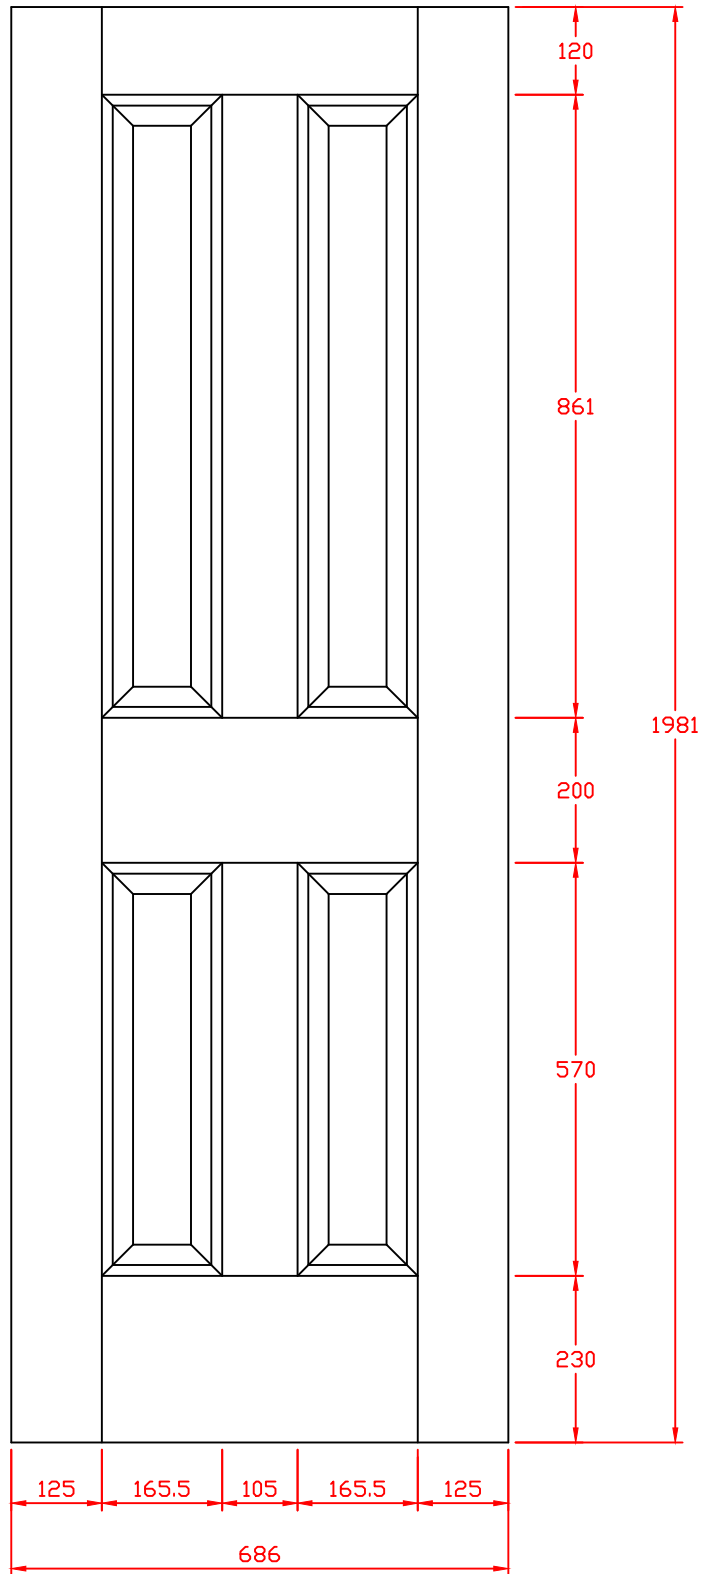

XL Joinery Ltd.
Holden Ing Way, Birstall, West Yorkshire, WF17 9AD
01924 350501 | www.xljoinery.co.uk

TITLE	APPROVED BY	REMARKS	DRAWN BY: Sara Tweddle
INTDOVIC18 Oak Internal Victorian 2 Panel Door 1981 x 457 x 35mm			SCALE:
			DRAWING NO:
			CHECK BY:
			DATE ISSUED: 13/11/24
			Revision 2

XL Joinery Ltd.
Holden Ing Way, Birstall, West Yorkshire, WF17 9AD
01924 350501 | www.xljoinery.co.uk

TITLE	APPROVED BY	REMARKS	DRAWN BY: Sara Tweddle
INTOVIC21 Oak Internal Victorian 4 Panel Door 1981 x 533 x 35mm			SCALE:
			DRAWING NO:
			CHECK BY:
			DATE ISSUED: 13/11/24
			Revision 2

XL Joinery Ltd.
Holden Ing Way, Birstall, West Yorkshire, WF17 9AD
01924 350501 | www.xljoinery.co.uk

TITLE	APPROVED BY	REMARKS	DRAWN BY: Sara Tweddle
INTDOVIC24 Oak Internal Victorian 4 Panel Door 1981 x 610 x 35mm			SCALE:
			DRAWING NO:
			CHECK BY:
			DATE ISSUED: 13/11/24
			Revision 2

XL Joinery Ltd.
Holden Ing Way, Birstall, West Yorkshire, WF17 9AD
01924 350501 | www.xljoinery.co.uk

TITLE	APPROVED BY	REMARKS	DRAWN BY: Sara Tweddle
INTOVIC27 Oak Internal Victorian 4 Panel 1981 x 686 x 35mm			SCALE:
			DRAWING NO:
			CHECK BY:
			DATE ISSUED: 13/11/24
			Revision 2