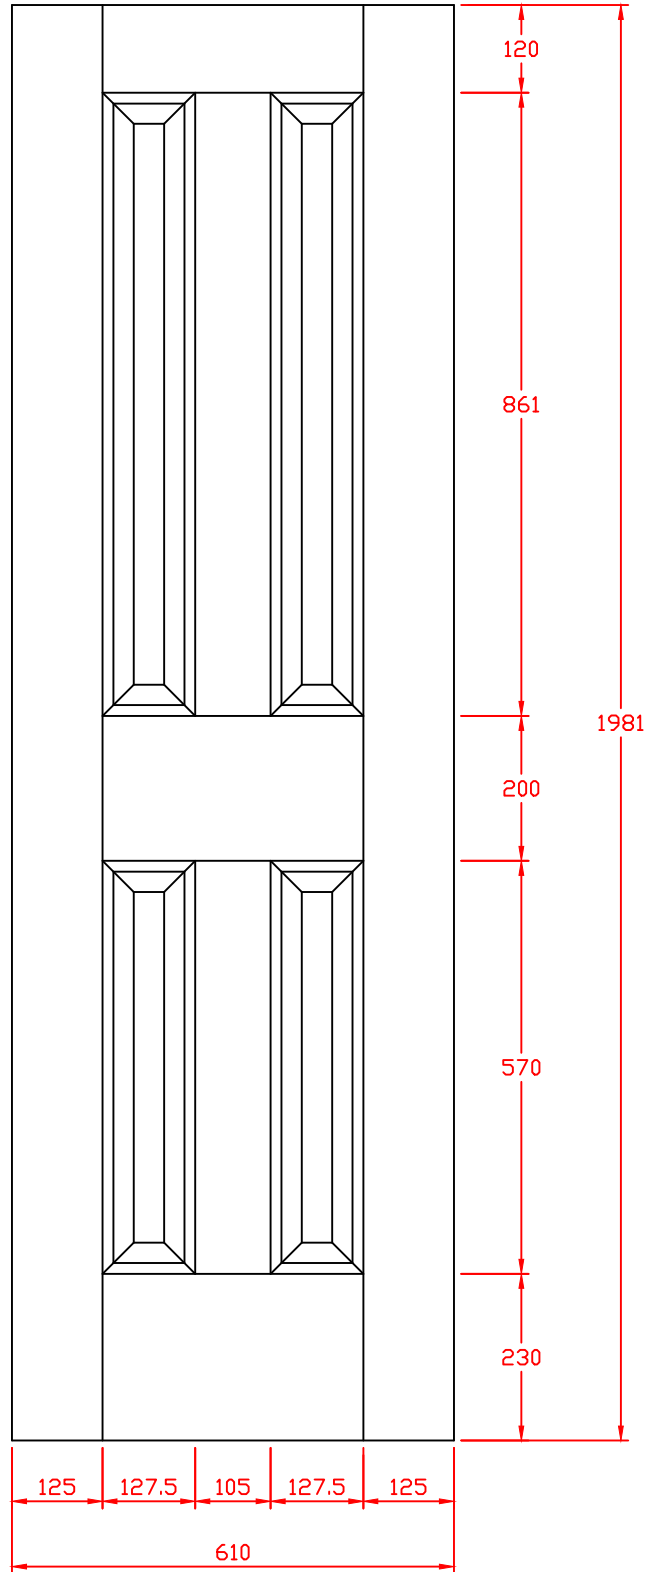

XL Joinery Ltd.
Holden Ing Way, Birstall, West Yorkshire, WF17 9AD
01924 350501 | www.xljoinery.co.uk

TITLE	APPROVED BY	REMARKS	DRAWN BY: Sara Tweddle
INTDOVIC18 Oak Internal Victorian 2 Panel Door 1981 x 457 x 35mm			SCALE:
			DRAWING NO:
			CHECK BY:
			DATE ISSUED: 13/11/24
			Revision 2

XL Joinery Ltd.
Holden Ing Way, Birstall, West Yorkshire, WF17 9AD
01924 350501 | www.xljoinery.co.uk

TITLE	APPROVED BY	REMARKS	DRAWN BY: Sara Tweddle
INTOVIC21 Oak Internal Victorian 4 Panel Door 1981 x 533 x 35mm			SCALE:
			DRAWING NO:
			CHECK BY:
			DATE ISSUED: 13/11/24
			Revision 2

XL Joinery Ltd.
Holden Ing Way, Birstall, West Yorkshire, WF17 9AD
01924 350501 | www.xljoinery.co.uk

TITLE	APPROVED BY	REMARKS	DRAWN BY: Sara Tweddle
INTDOVIC24 Oak Internal Victorian 4 Panel Door 1981 x 610 x 35mm			SCALE:
			DRAWING NO:
			CHECK BY:
			DATE ISSUED: 13/11/24
			Revision 2

XL Joinery Ltd.
Holden Ing Way, Birstall, West Yorkshire, WF17 9AD
01924 350501 | www.xljoinery.co.uk

TITLE	APPROVED BY	REMARKS	DRAWN BY: Sara Tweddle
INTOVIC27 Oak Internal Victorian 4 Panel 1981 x 686 x 35mm			SCALE:
			DRAWING NO:
			CHECK BY:
			DATE ISSUED: 13/11/24
			Revision 2