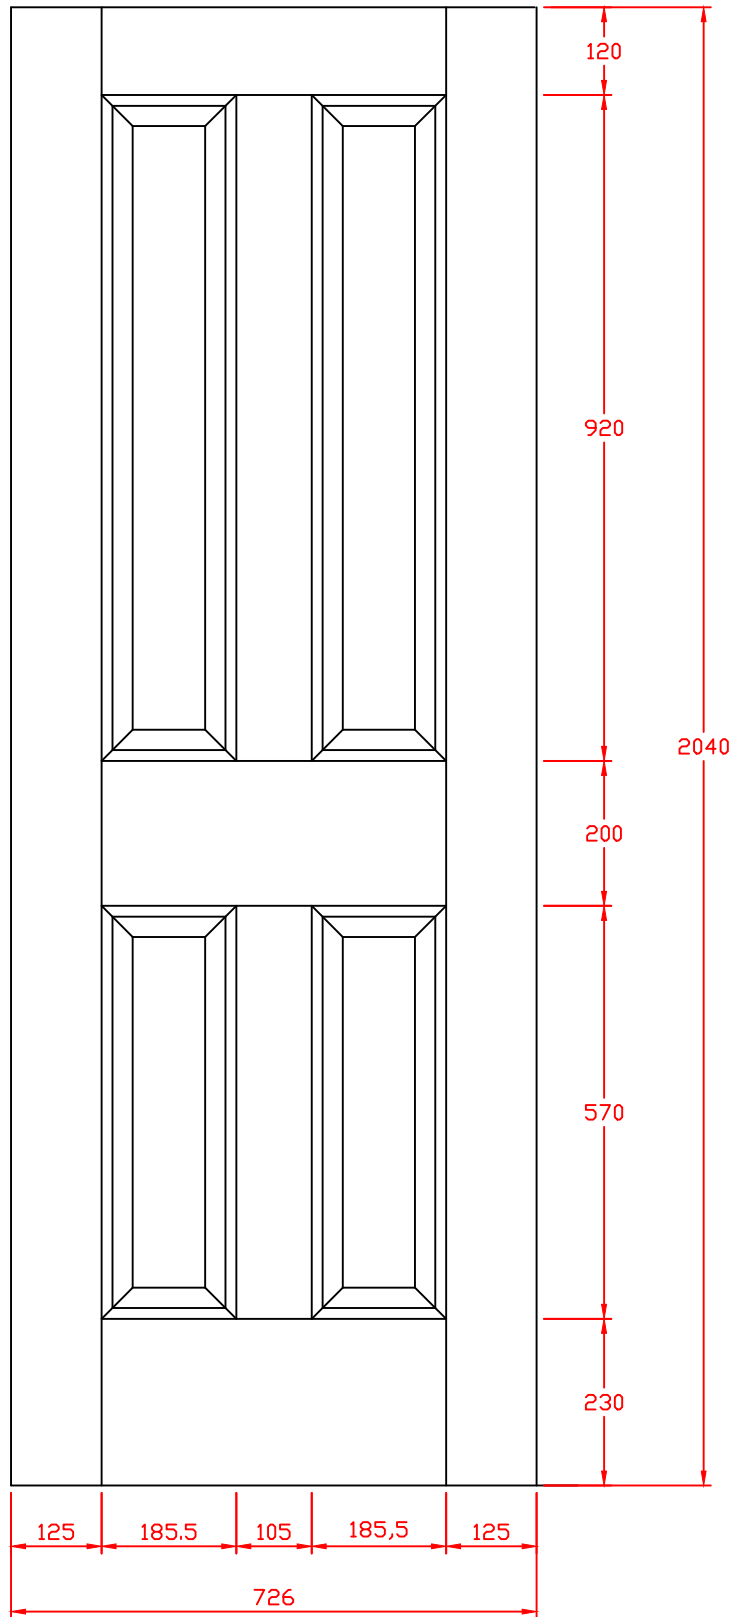

XL Joinery Ltd.
Holden Ing Way, Birstall, West Yorkshire, WF17 9AD
01924 350501 | www.xljoinery.co.uk

TITLE	APPROVED BY	REMARKS	DRAWN BY: Sara Tweddle
INTOVIC33 Oak Internal Victorian 4 Panel 1981 x 838 x 35mm			SCALE:
			DRAWING NO:
			CHECK BY:
			DATE ISSUED: 13/11/24
			Revision 2

XL Joinery Ltd.
 Holden Ing Way, Birstall, West Yorkshire, WF17 9AD
 01924 350501 | www.xljoinery.co.uk

TITLE	APPROVED BY	REMARKS
INTOVIC626 Oak Internal Victorian 4 Panel 2040 x 626 x 40mm		

DRAWN BY: Sara Tweddle
SCALE:
DRAWING NO:
CHECK BY:
DATE ISSUED: 13/11/24

XL Joinery Ltd.
Holden Ing Way, Birstall, West Yorkshire, WF17 9AD
01924 350501 | www.xljoinery.co.uk

TITLE	APPROVED BY	REMARKS	DRAWN BY: Sara Tweddle
INTOVIC726 Oak Internal Victorian 4 Panel 2040 x 726 x 40mm			SCALE:
			DRAWING NO:
			CHECK BY:
			DATE ISSUED: 13/11/24
			Revision 2

XL Joinery Ltd.
Holden Ing Way, Birstall, West Yorkshire, WF17 9AD
01924 350501 | www.xljoinery.co.uk

TITLE	APPROVED BY	REMARKS	DRAWN BY: Sara Tweddle
INTDVIC826 Oak Internal Victorian 4 Panel 2040 x 826 x 40mm			SCALE:
			DRAWING NO:
			CHECK BY:
			DATE ISSUED: 13/11/24
			Revision 2