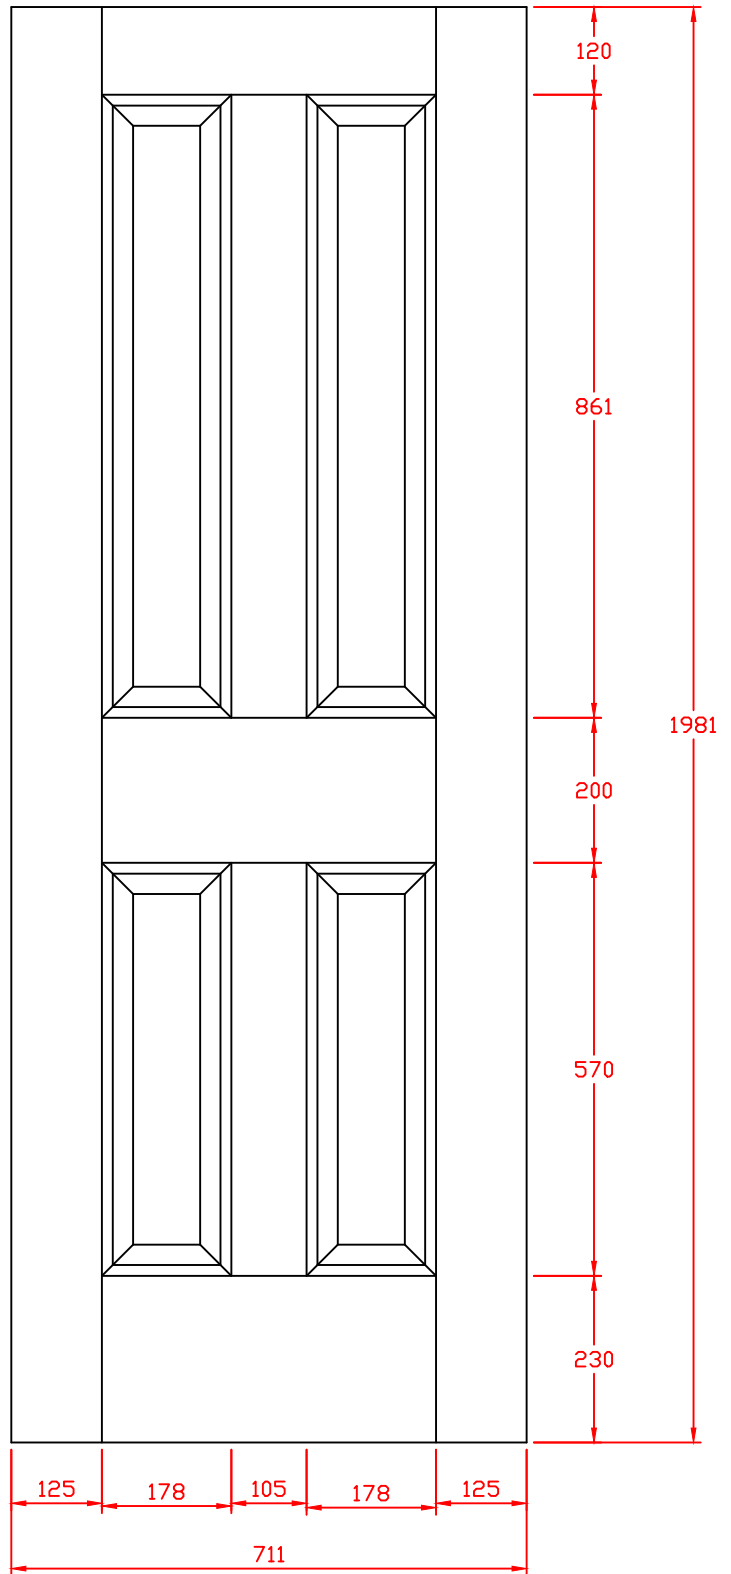

XL Joinery Ltd.
Holden Ing Way, Birstall, West Yorkshire, WF17 9AD
01924 350501 | www.xljoinery.co.uk

TITLE	APPROVED BY	REMARKS	DRAWN BY: Sara Tweddle
INTOVIC21 Oak Internal Victorian 4 Panel Door 1981 x 533 x 35mm			SCALE:
			DRAWING NO:
			CHECK BY:
			DATE ISSUED: 13/11/24
			Revision 2

XL Joinery Ltd.
Holden Ing Way, Birstall, West Yorkshire, WF17 9AD
01924 350501 | www.xljoinery.co.uk

TITLE	APPROVED BY	REMARKS	DRAWN BY: Sara Tweddle
INTDOVIC24 Oak Internal Victorian 4 Panel Door 1981 x 610 x 35mm			SCALE:
			DRAWING NO:
			CHECK BY:
			DATE ISSUED: 13/11/24
			Revision 2

XL Joinery Ltd.
Holden Ing Way, Birstall, West Yorkshire, WF17 9AD
01924 350501 | www.xljoinery.co.uk

TITLE	APPROVED BY	REMARKS	DRAWN BY: Sara Tweddle
INTOVIC27 Oak Internal Victorian 4 Panel 1981 x 686 x 35mm			SCALE:
			DRAWING NO:
			CHECK BY:
			DATE ISSUED: 13/11/24
			Revision 2

XL Joinery Ltd.
Holden Ing Way, Birstall, West Yorkshire, WF17 9AD
01924 350501 | www.xljoinery.co.uk

TITLE	APPROVED BY	REMARKS	DRAWN BY: Sara Tweddle
INTOVIC28 Oak Internal Victorian 4 Panel 1981 x 711 x 35mm			SCALE:
			DRAWING NO:
			CHECK BY:
			DATE ISSUED: 13/11/24
			Revision 2