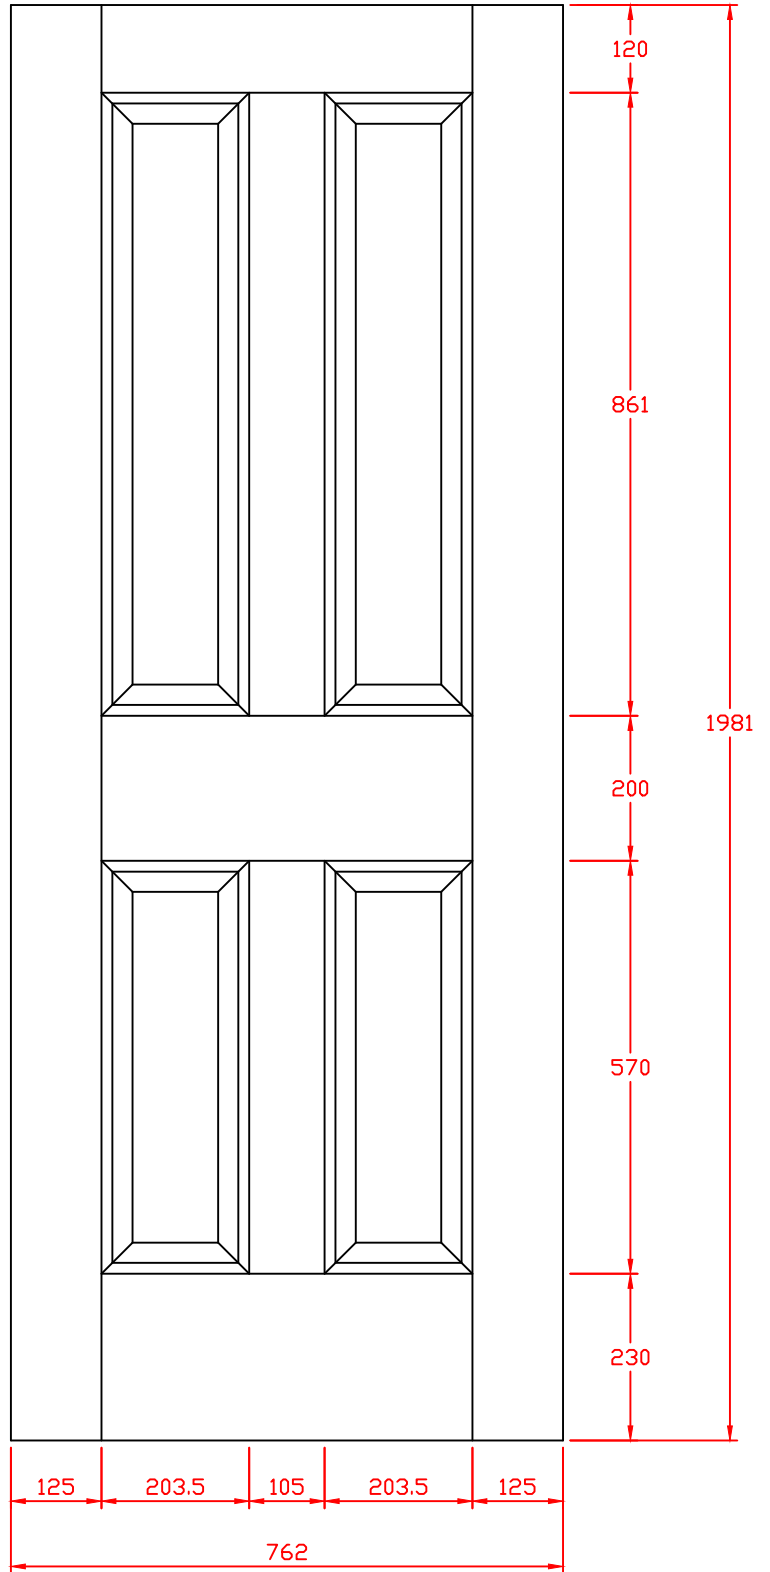

XL Joinery Ltd.
Holden Ing Way, Birstall, West Yorkshire, WF17 9AD
01924 350501 | www.xljoinery.co.uk

TITLE	APPROVED BY	REMARKS	DRAWN BY: Sara Tweddle
INTDOVIC24 Oak Internal Victorian 4 Panel Door 1981 x 610 x 35mm			SCALE:
			DRAWING NO:
			CHECK BY:
			DATE ISSUED: 13/11/24
			Revision 2

XL Joinery Ltd.
Holden Ing Way, Birstall, West Yorkshire, WF17 9AD
01924 350501 | www.xljoinery.co.uk

TITLE	APPROVED BY	REMARKS	DRAWN BY: Sara Tweddle
INTOVIC27 Oak Internal Victorian 4 Panel 1981 x 686 x 35mm			SCALE:
			DRAWING NO:
			CHECK BY:
			DATE ISSUED: 13/11/24
			Revision 2

XL Joinery Ltd.
Holden Ing Way, Birstall, West Yorkshire, WF17 9AD
01924 350501 | www.xljoinery.co.uk

TITLE	APPROVED BY	REMARKS	DRAWN BY: Sara Tweddle
INTOVIC28 Oak Internal Victorian 4 Panel 1981 x 711 x 35mm			SCALE:
			DRAWING NO:
			CHECK BY:
			DATE ISSUED: 13/11/24
			Revision 2

XL Joinery Ltd.
Holden Ing Way, Birstall, West Yorkshire, WF17 9AD
01924 350501 | www.xljoinery.co.uk

TITLE	APPROVED BY	REMARKS	DRAWN BY: Sara Tweddle
INTOVIC30 Oak Internal Victorian 4 Panel 1981 x 762 x 35mm			SCALE:
			DRAWING NO:
			CHECK BY:
			DATE ISSUED: 13/11/24
			Revision 2