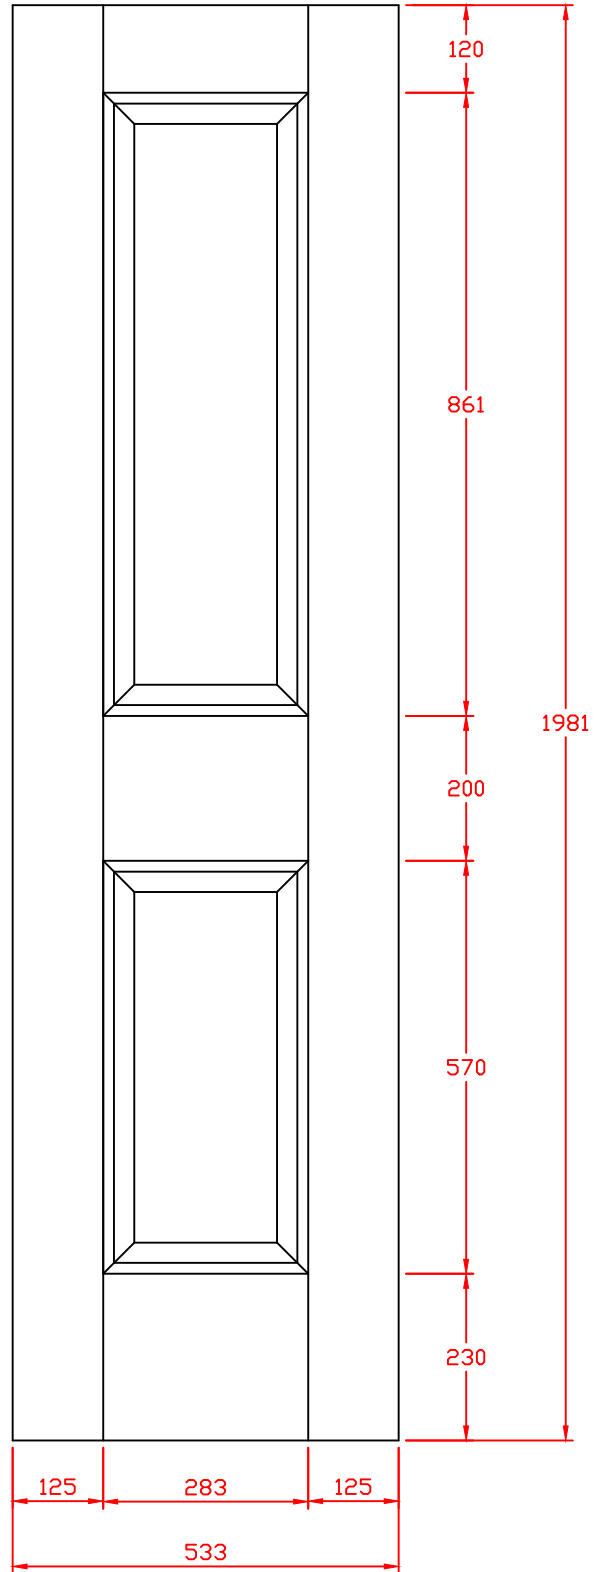

Technical drawings

INTOVIC

Unfinished Oak Victorian 4 Panel

These drawing designs are the registered intellectual property of XL Joinery Limited. Any attempt to share this information by copying and / or distribution of these drawings beyond the intended user may be considered a breach of the protected intellectual property design registration and may result in legal action."

XL Joinery Ltd.
Holden Ing Way, Birstall, West Yorkshire, WF17 9AD
01924 350501 | www.xljoinery.co.uk

TITLE	APPROVED BY	REMARKS	DRAWN BY: Sara Tweddle
INTDOVIC18 Oak Internal Victorian 2 Panel Door 1981 x 457 x 35mm			SCALE:
			DRAWING NO:
			CHECK BY:
			DATE ISSUED: 13/11/24
			Revision 2

XL Joinery Ltd.
Holden Ing Way, Birstall, West Yorkshire, WF17 9AD
01924 350501 | www.xljoinery.co.uk

TITLE	APPROVED BY	REMARKS	DRAWN BY: Sara Tweddle
INTOVIC21 Oak Internal Victorian 4 Panel Door 1981 x 533 x 35mm			SCALE:
			DRAWING NO:
			CHECK BY:
			DATE ISSUED: 13/11/24
			Revision 2

XL Joinery Ltd.
Holden Ing Way, Birstall, West Yorkshire, WF17 9AD
01924 350501 | www.xljoinery.co.uk

TITLE	APPROVED BY	REMARKS	DRAWN BY: Sara Tweddle
INTDOVIC24 Oak Internal Victorian 4 Panel Door 1981 x 610 x 35mm			SCALE:
			DRAWING NO:
			CHECK BY:
			DATE ISSUED: 13/11/24
			Revision 2