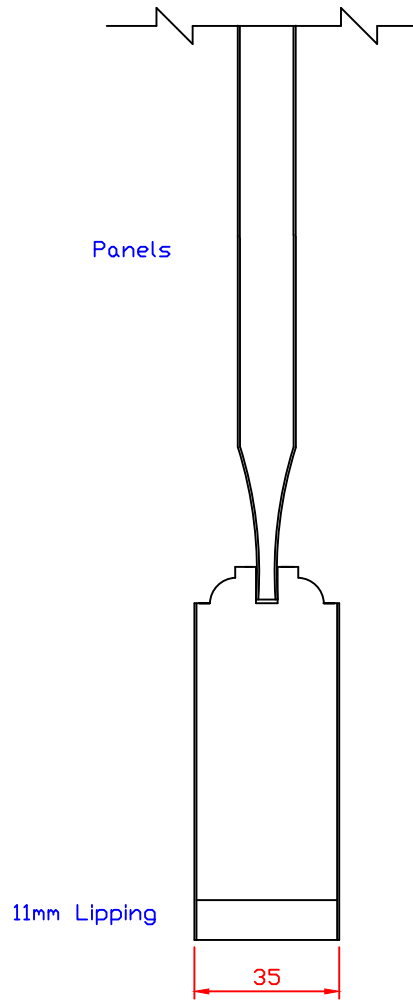

These drawing designs are the registered intellectual property of XL Joinery Limited. Any attempt to share this information by copying and / or distribution of these drawings beyond the intended user may be considered a breach of the protected intellectual property design registration and may result in legal action."

XL Joinery Ltd.
Holden Ing Way, Birstall, West Yorkshire, WF17 9AD
01924 350501 | www.xljoinery.co.uk

TITLE	APPROVED BY	REMARKS	DRAWN BY: Sara Tweddle
INTOVIC27 Oak Internal Victorian 4 Panel 1981 x 686 x 35mm			SCALE:
			DRAWING NO:
			CHECK BY:
			DATE ISSUED: 13/11/24
			Revision 2