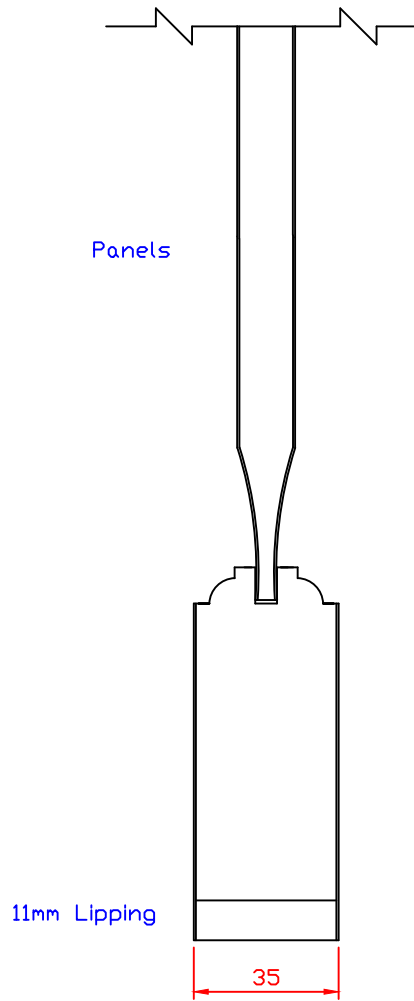

These drawing designs are the registered intellectual property of XL Joinery Limited. Any attempt to share this information by copying and / or distribution of these drawings beyond the intended user may be considered a breach of the protected intellectual property design registration and may result in legal action."

XL Joinery Ltd.
Holden Ing Way, Birstall, West Yorkshire, WF17 9AD
01924 350501 | www.xljoinery.co.uk

TITLE	APPROVED BY	REMARKS	DRAWN BY: Sara Tweddle
INTOVIC21 Oak Internal Victorian 4 Panel Door 1981 x 533 x 35mm			SCALE:
			DRAWING NO:
			CHECK BY:
			DATE ISSUED: 13/11/24
			Revision 2