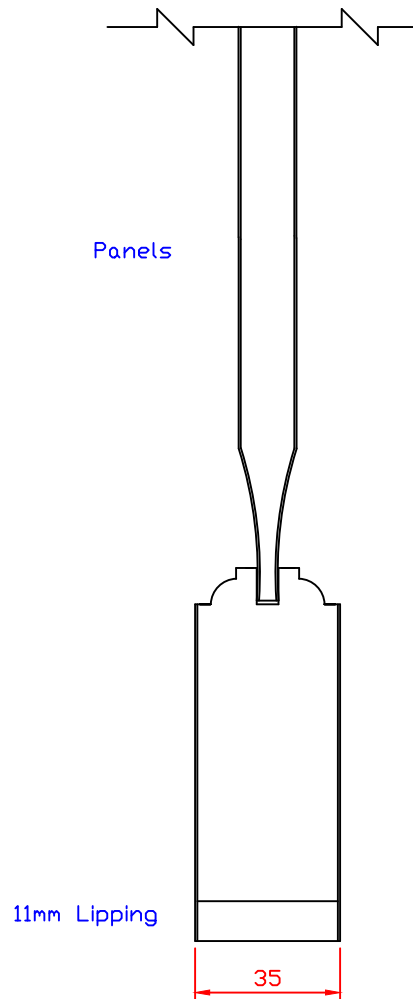

These drawing designs are the registered intellectual property of XL Joinery Limited. Any attempt to share this information by copying and / or distribution of these drawings beyond the intended user may be considered a breach of the protected intellectual property design registration and may result in legal action."

XL Joinery Ltd.
Holden Ing Way, Birstall, West Yorkshire, WF17 9AD
01924 350501 | www.xljoinery.co.uk

TITLE	APPROVED BY	REMARKS	DRAWN BY: Sara Tweddle
INTDOVIC24 Oak Internal Victorian 4 Panel Door 1981 x 610 x 35mm			SCALE:
			DRAWING NO:
			CHECK BY:
			DATE ISSUED: 13/11/24
			Revision 2