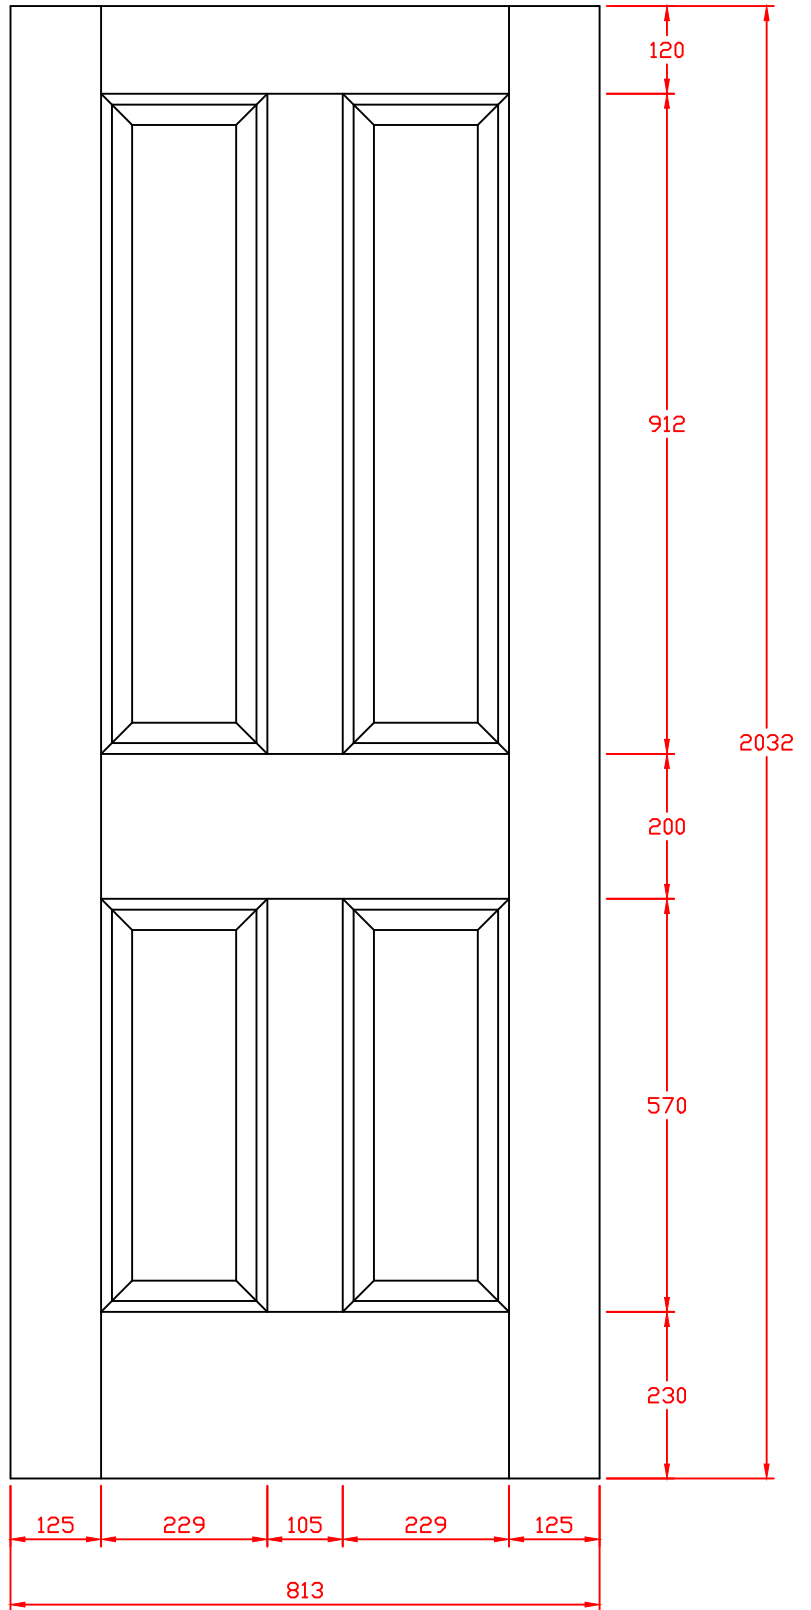

These drawing designs are the registered intellectual property of XL Joinery Limited. Any attempt to share this information by copying and / or distribution of these drawings beyond the intended user may be considered a breach of the protected intellectual property design registration and may result in legal action."

Panels

11mm Lipping

XL Joinery Ltd.
Holden Ing Way, Birstall, West Yorkshire, WF17 9AD
01924 350501 | www.xljoinery.co.uk

TITLE	APPROVED BY	REMARKS	DRAWN BY: Sara Tweddle
INTOVIC32 Oak Internal Victorian 4 Panel 2032 x 813 x 35mm			SCALE:
			DRAWING NO:
			CHECK BY:
			DATE ISSUED: 10/05/17
			ISSUE