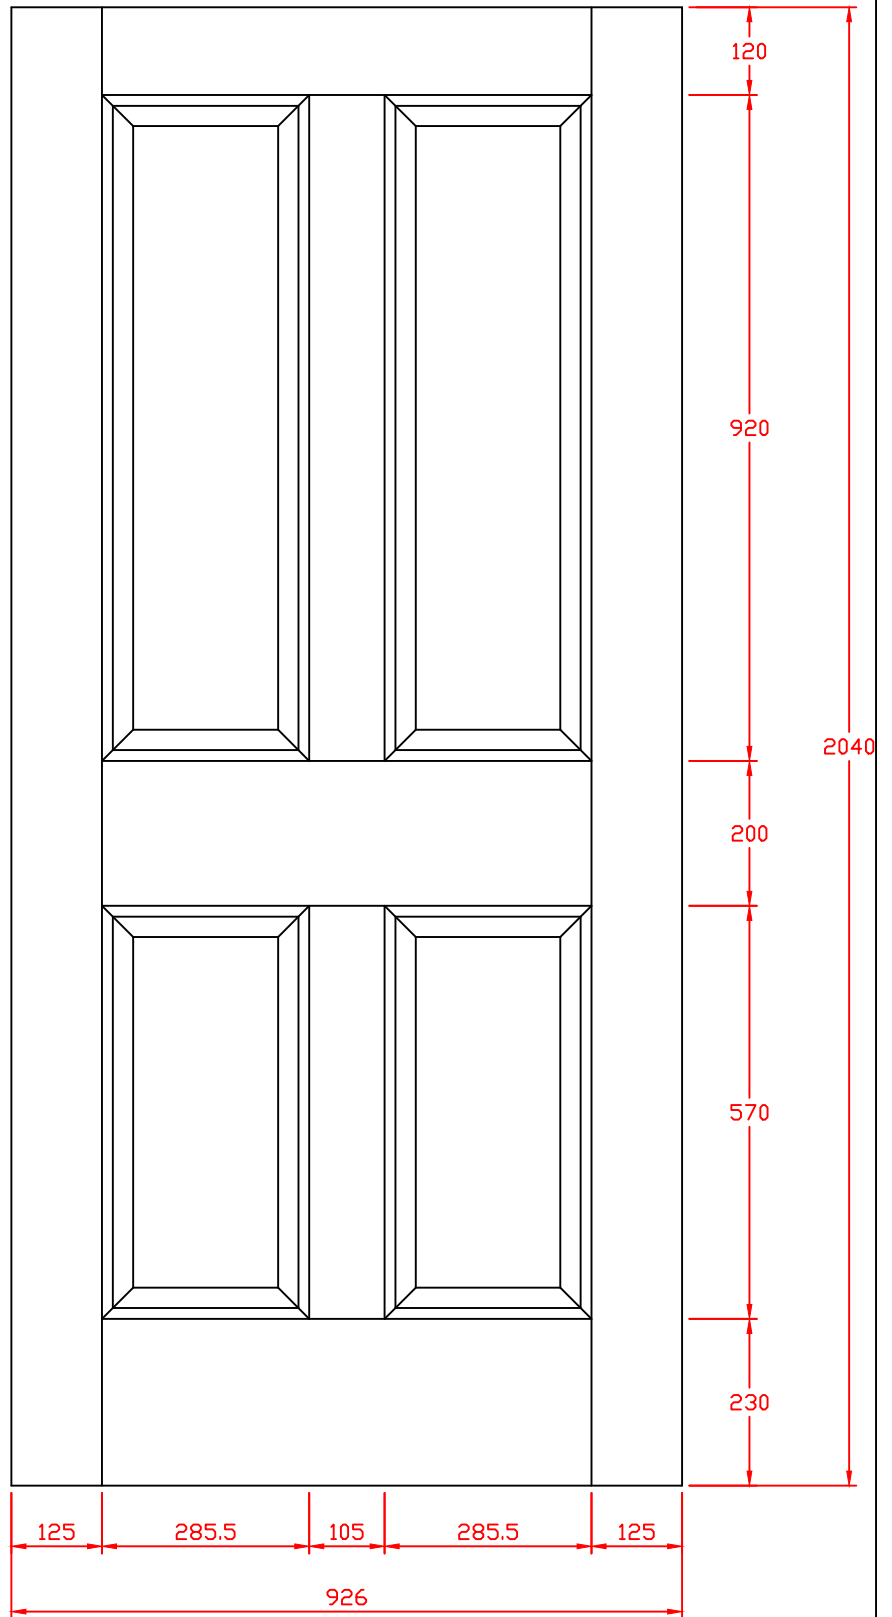

These drawing designs are the registered intellectual property of XL Joinery Limited. Any attempt to share this information by copying and / or distribution of these drawings beyond the intended user may be considered a breach of the protected intellectual property design registration and may result in legal action."

XL Joinery Ltd.
Holden Ing Way, Birstall, West Yorkshire, WF17 9AD
01924 350501 | www.xljoinery.co.uk

TITLE	APPROVED BY	REMARKS	DRAWN BY: Sara Tweddle
INTOVIC926 Oak Internal Victorian 4 Panel 2040 x 926 x 40mm			SCALE:
			DRAWING NO:
			CHECK BY:
			DATE ISSUED: 10/05/17
			ISSUE