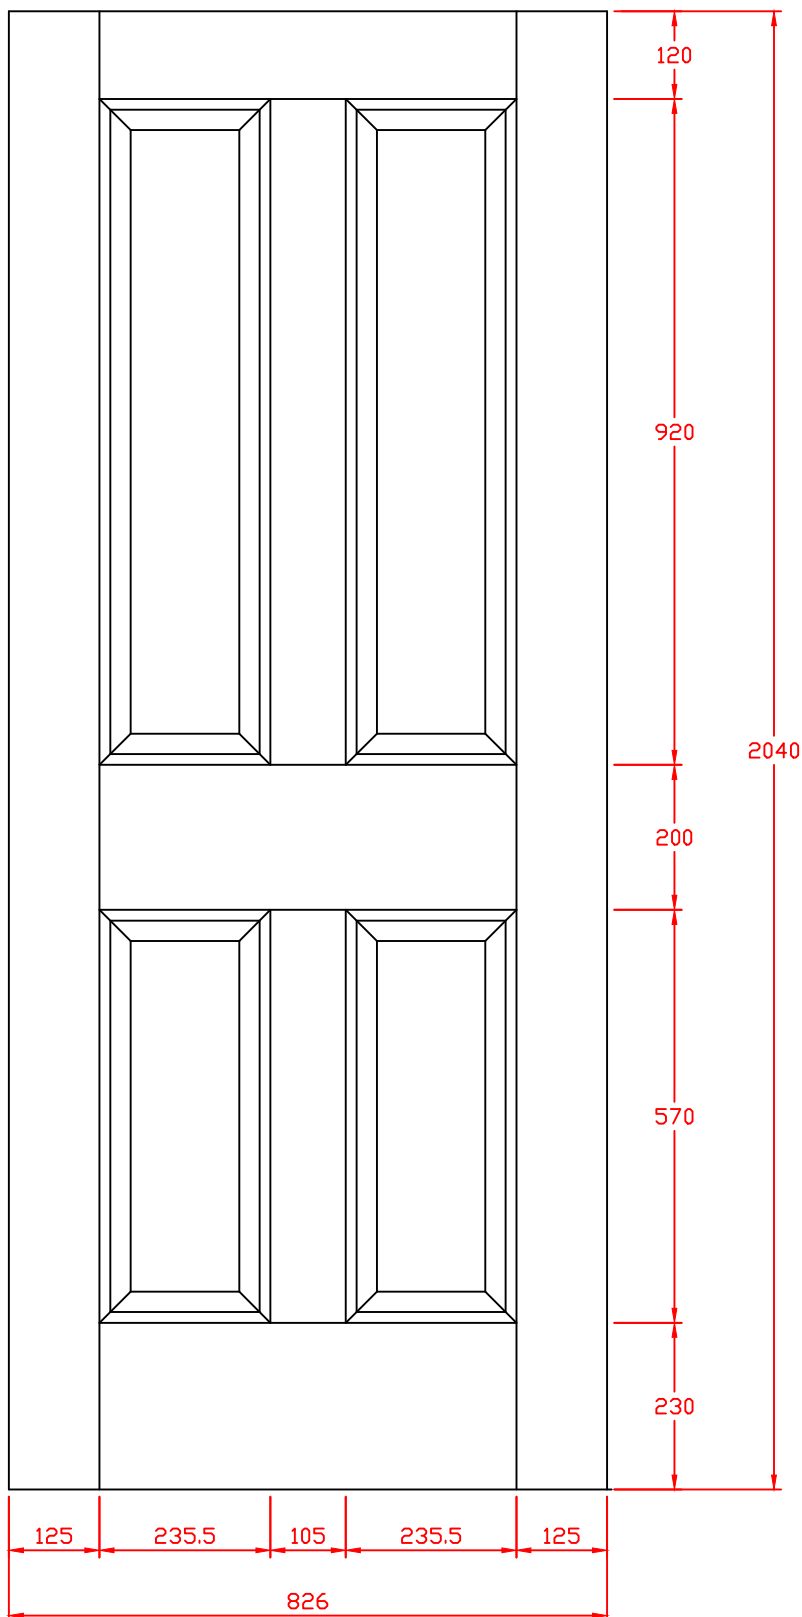

XL Joinery Ltd.
Holden Ing Way, Birstall, West Yorkshire, WF17 9AD
01924 350501 | www.xljoinery.co.uk

TITLE	APPROVED BY	REMARKS	DRAWN BY: Sara Tweddle
INTOVIC33 Oak Internal Victorian 4 Panel 1981 x 838 x 35mm			SCALE:
			DRAWING NO:
			CHECK BY:
			DATE ISSUED: 13/11/24
			Revision 2

XL Joinery Ltd.
 Holden Ing Way, Birstall, West Yorkshire, WF17 9AD
 01924 350501 | www.xljoinery.co.uk

TITLE	APPROVED BY	REMARKS
INTOVIC626 Oak Internal Victorian 4 Panel 2040 x 626 x 40mm		

DRAWN BY: Sara Tweddle
SCALE:
DRAWING NO:
CHECK BY:
DATE ISSUED: 13/11/24

XL Joinery Ltd.
Holden Ing Way, Birstall, West Yorkshire, WF17 9AD
01924 350501 | www.xljoinery.co.uk

TITLE	APPROVED BY	REMARKS	DRAWN BY: Sara Tweddle
INTOVIC726 Oak Internal Victorian 4 Panel 2040 x 726 x 40mm			SCALE:
			DRAWING NO:
			CHECK BY:
			DATE ISSUED: 13/11/24
			Revision 2

XL Joinery Ltd.
Holden Ing Way, Birstall, West Yorkshire, WF17 9AD
01924 350501 | www.xljoinery.co.uk

TITLE	APPROVED BY	REMARKS	DRAWN BY: Sara Tweddle
INTDVIC826 Oak Internal Victorian 4 Panel 2040 x 826 x 40mm			SCALE:
			DRAWING NO:
			CHECK BY:
			DATE ISSUED: 13/11/24
			Revision 2