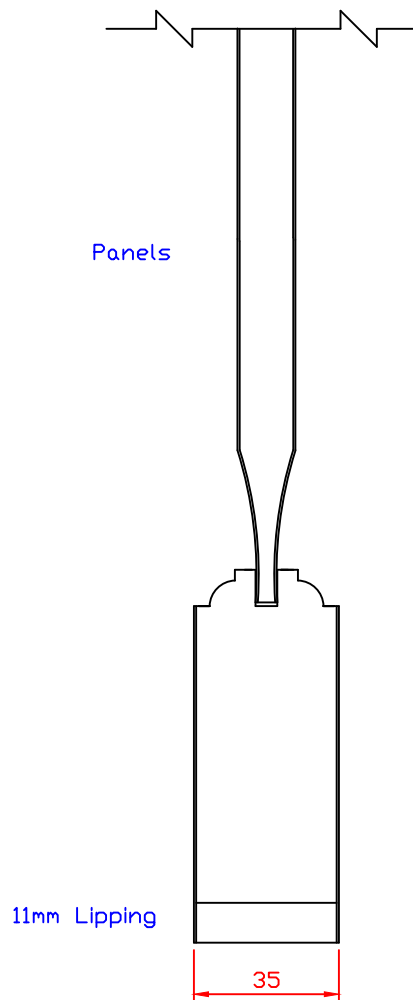

XL Joinery Ltd.
Holden Ing Way, Birstall, West Yorkshire, WF17 9AD
01924 350501 | www.xljoinery.co.uk

TITLE	APPROVED BY	REMARKS	DRAWN BY: Sara Tweddle
INTDOVIC18 Oak Internal Victorian 2 Panel Door 1981 x 457 x 35mm			SCALE:
			DRAWING NO:
			CHECK BY:
			DATE ISSUED: 13/11/24
			Revision 2