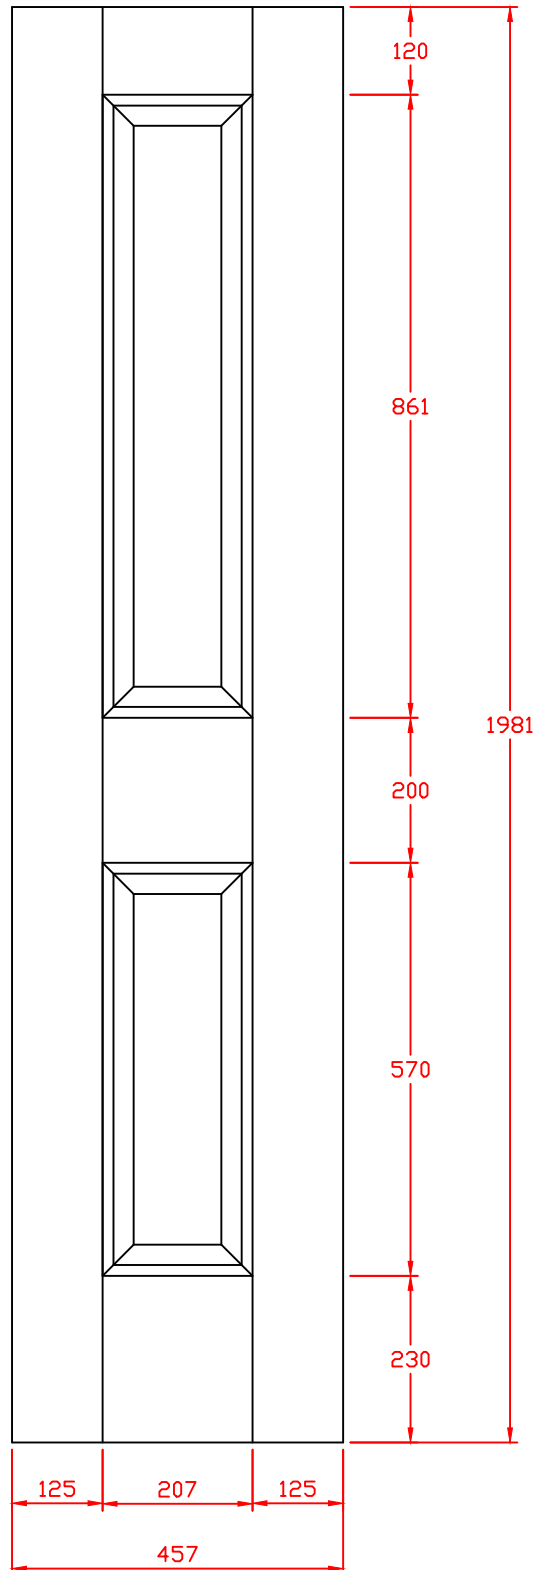

XL Joinery Ltd.
Holden Ing Way, Birstall, West Yorkshire, WF17 9AD
01924 350501 | www.xljoinery.co.uk

TITLE	APPROVED BY	REMARKS	DRAWN BY: Sara Tweddle
INTDOVIC18 Oak Internal Victorian 2 Panel Door 1981 x 457 x 35mm			SCALE:
			DRAWING NO:
			CHECK BY:
			DATE ISSUED: 13/11/24
			Revision 2

XL Joinery Ltd.
Holden Ing Way, Birstall, West Yorkshire, WF17 9AD
01924 350501 | www.xljoinery.co.uk

TITLE	APPROVED BY	REMARKS	DRAWN BY: Sara Tweddle
INTOVIC21 Oak Internal Victorian 4 Panel Door 1981 x 533 x 35mm			SCALE:
			DRAWING NO:
			CHECK BY:
			DATE ISSUED: 13/11/24
			Revision 2

XL Joinery Ltd.
Holden Ing Way, Birstall, West Yorkshire, WF17 9AD
01924 350501 | www.xljoinery.co.uk

TITLE	APPROVED BY	REMARKS	DRAWN BY: Sara Tweddle
INTDOVIC24 Oak Internal Victorian 4 Panel Door 1981 x 610 x 35mm			SCALE:
			DRAWING NO:
			CHECK BY:
			DATE ISSUED: 13/11/24
			Revision 2

XL Joinery Ltd.
Holden Ing Way, Birstall, West Yorkshire, WF17 9AD
01924 350501 | www.xljoinery.co.uk

TITLE	APPROVED BY	REMARKS	DRAWN BY: Sara Tweddle
INTOVIC27 Oak Internal Victorian 4 Panel 1981 x 686 x 35mm			SCALE:
			DRAWING NO:
			CHECK BY:
			DATE ISSUED: 13/11/24
			Revision 2