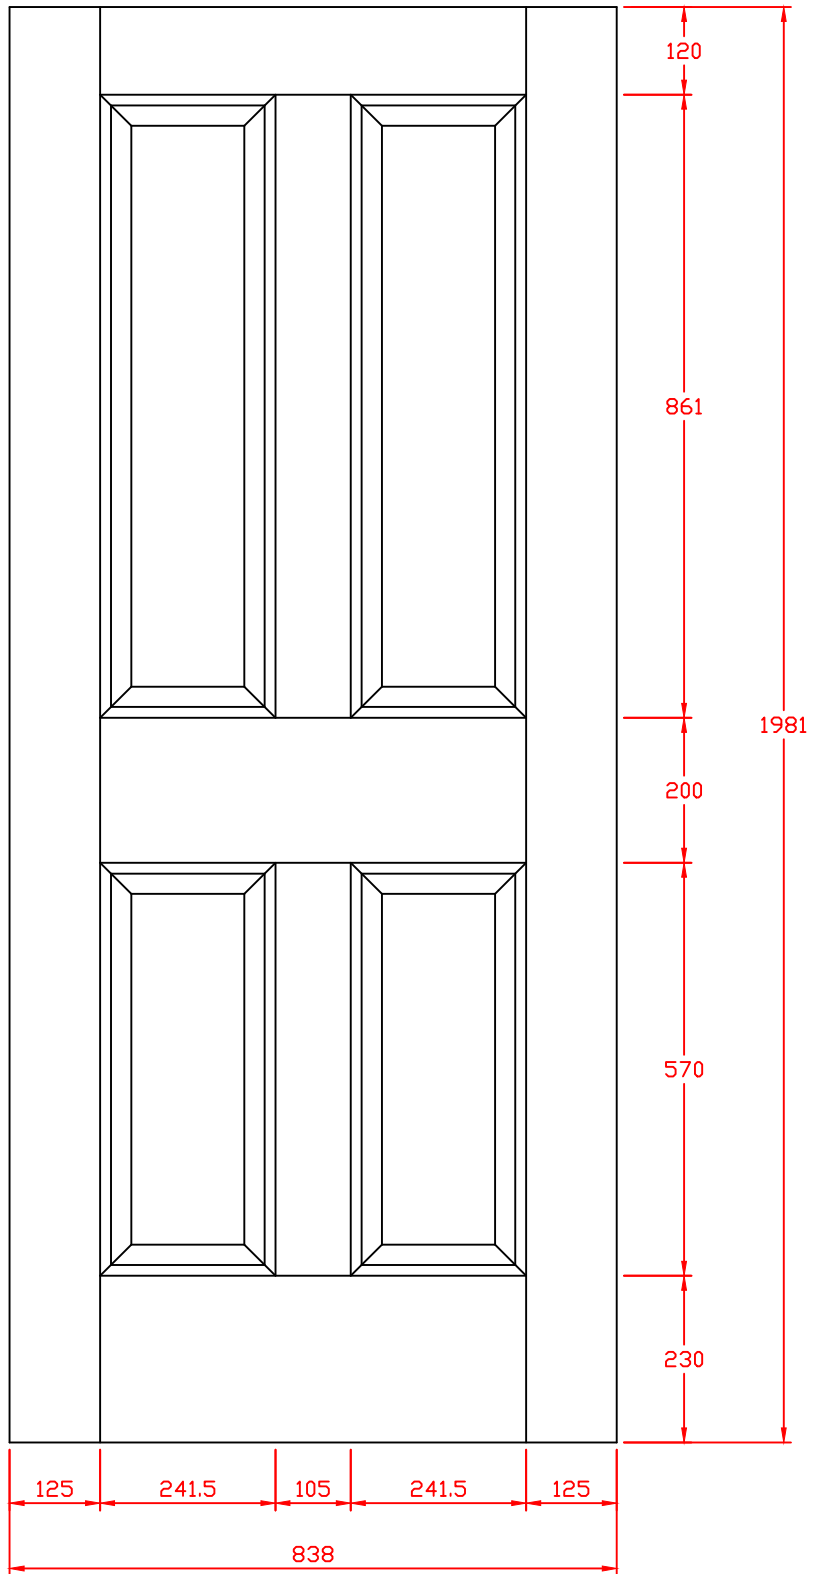

XL Joinery Ltd.
Holden Ing Way, Birstall, West Yorkshire, WF17 9AD
01924 350501 | www.xljoinery.co.uk

TITLE	APPROVED BY	REMARKS	DRAWN BY: Sara Tweddle
INTOVIC30 Oak Internal Victorian 4 Panel 1981 x 762 x 35mm			SCALE:
			DRAWING NO:
			CHECK BY:
			DATE ISSUED: 13/11/24
			Revision 2

Panels

11mm Lipping

XL Joinery Ltd.
Holden Ing Way, Birstall, West Yorkshire, WF17 9AD
01924 350501 | www.xljoinery.co.uk

TITLE	APPROVED BY	REMARKS	DRAWN BY: Sara Tweddle
INTOVIC32 Oak Internal Victorian 4 Panel 2032 x 813 x 35mm			SCALE:
			DRAWING NO:
			CHECK BY:
			DATE ISSUED: 10/05/17
			ISSUE

XL Joinery Ltd.
Holden Ing Way, Birstall, West Yorkshire, WF17 9AD
01924 350501 | www.xljoinery.co.uk

TITLE	APPROVED BY	REMARKS	DRAWN BY: Sara Tweddle
INTOVIC33 Oak Internal Victorian 4 Panel 1981 x 838 x 35mm			SCALE:
			DRAWING NO:
			CHECK BY:
			DATE ISSUED: 13/11/24
			Revision 2

XL Joinery Ltd.
 Holden Ing Way, Birstall, West Yorkshire, WF17 9AD
 01924 350501 | www.xljoinery.co.uk

TITLE	APPROVED BY	REMARKS
INTOVIC626 Oak Internal Victorian 4 Panel 2040 x 626 x 40mm		

DRAWN BY: Sara Tweddle
SCALE:
DRAWING NO:
CHECK BY:
DATE ISSUED: 13/11/24