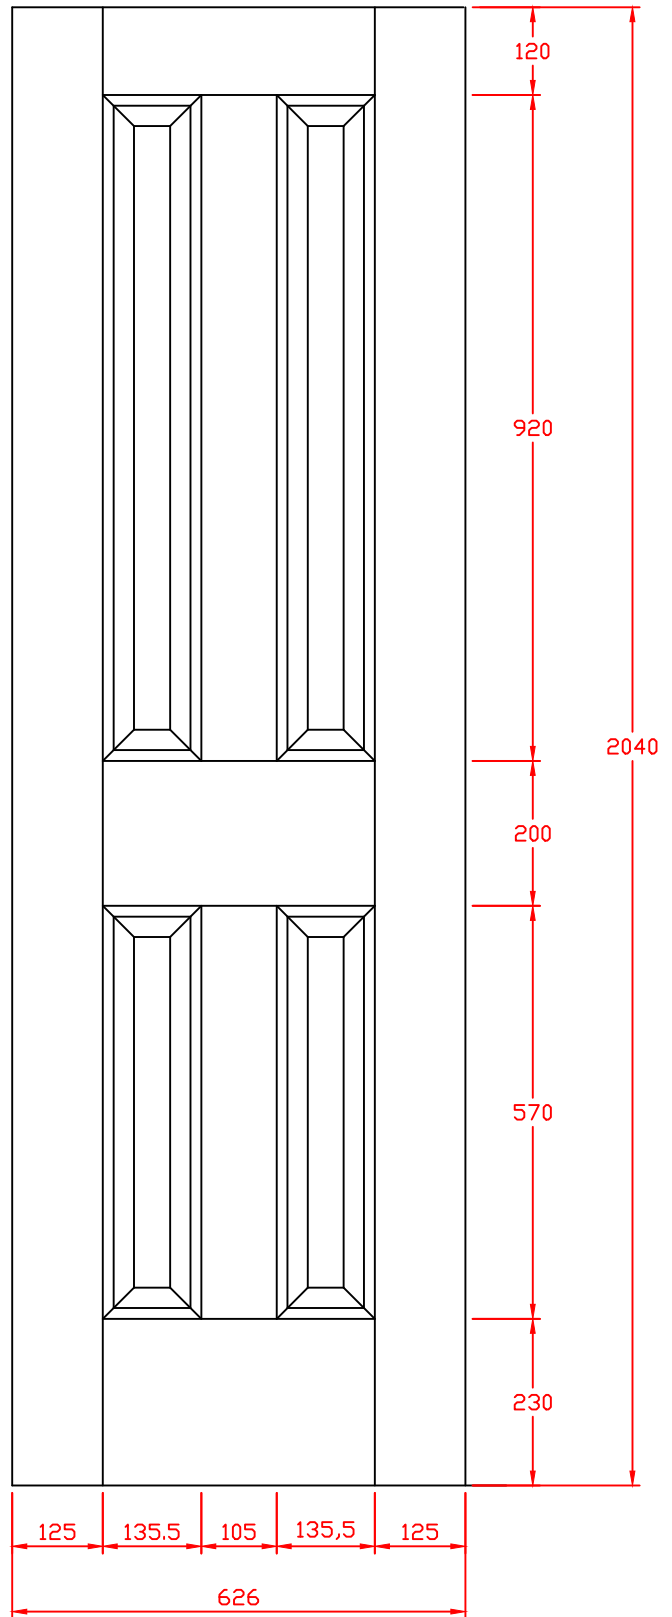

XL Joinery Ltd.
Holden Ing Way, Birstall, West Yorkshire, WF17 9AD
01924 350501 | www.xljoinery.co.uk

TITLE	APPROVED BY	REMARKS	DRAWN BY: Sara Tweddle
INTOVIC30 Oak Internal Victorian 4 Panel 1981 x 762 x 35mm			SCALE:
			DRAWING NO:
			CHECK BY:
			DATE ISSUED: 13/11/24
			Revision 2

Panels

11mm Lipping

XL Joinery Ltd.
Holden Ing Way, Birstall, West Yorkshire, WF17 9AD
01924 350501 | www.xljoinery.co.uk

TITLE	APPROVED BY	REMARKS	DRAWN BY: Sara Tweddle
INTOVIC32 Oak Internal Victorian 4 Panel 2032 x 813 x 35mm			SCALE:
			DRAWING NO:
			CHECK BY:
			DATE ISSUED: 10/05/17
			ISSUE

XL Joinery Ltd.
Holden Ing Way, Birstall, West Yorkshire, WF17 9AD
01924 350501 | www.xljoinery.co.uk

TITLE	APPROVED BY	REMARKS	DRAWN BY: Sara Tweddle
INTOVIC33 Oak Internal Victorian 4 Panel 1981 x 838 x 35mm			SCALE:
			DRAWING NO:
			CHECK BY:
			DATE ISSUED: 13/11/24
			Revision 2

XL Joinery Ltd.
 Holden Ing Way, Birstall, West Yorkshire, WF17 9AD
 01924 350501 | www.xljoinery.co.uk

TITLE	APPROVED BY	REMARKS
INTOVIC626 Oak Internal Victorian 4 Panel 2040 x 626 x 40mm		

DRAWN BY: Sara Tweddle
SCALE:
DRAWING NO:
CHECK BY:
DATE ISSUED: 13/11/24