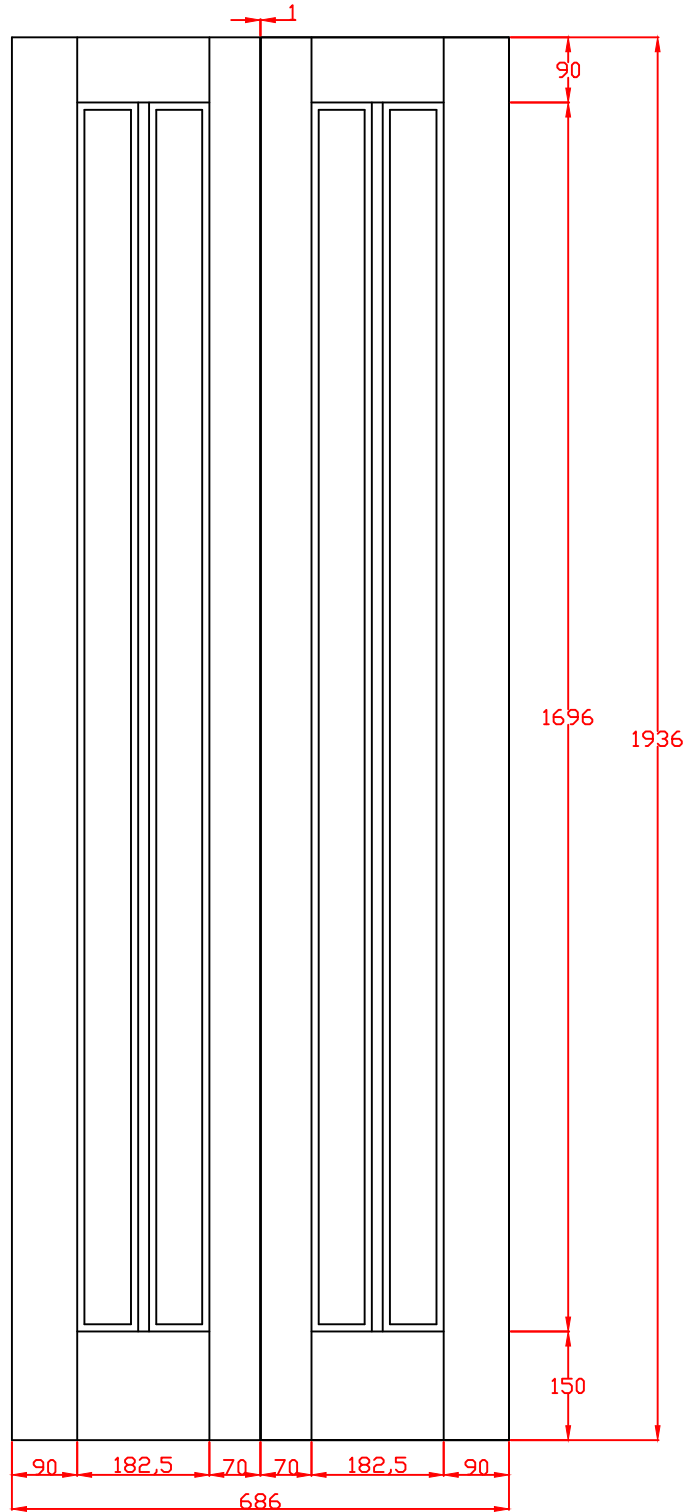

Technical drawings

GWPBFWOR

White Primed Worcester Bi-Fold
with Clear Glass

These drawing designs are the registered intellectual property of XL Joinery Limited. Any attempt to share this information by copying and / or distribution of these drawings beyond the intended user may be considered a breach of the protected intellectual property design registration and may result in legal action."

Clear Toughened Glass

XL Joinery Ltd.
Holden Ing Way, Birstall, West Yorkshire, WF17 9AD
01924 350501 | www.xljoinery.co.uk

TITLE	APPROVED BY	REMARKS	DRAWN BY: Sara Tweddle
GWPBFWOR27 White Primed Worcester Bi Fold: To Suit Opening 1981x686x35mm ACTUAL 1936x685x35mm (Without Hardware)			SCALE:
			DRAWING NO:
			CHECK BY:
			DATE ISSUED: 09/12/24
			Revision 2

XL Joinery Ltd.
Holden Ing Way, Birstall, West Yorkshire, WF17 9AD
01924 350501 | www.xljoinery.co.uk

TITLE	APPROVED BY	REMARKS	DRAWN BY: Sara Tweddle
GWPBFWOR30 White Primed Worcester Bi Fold: To Suit Opening 1981x762x35mm ACTUAL 1936x761x35mm (Without Hardware)			SCALE:
			DRAWING NO:
			CHECK BY:
			DATE ISSUED: 02/10/24
			Revision 2