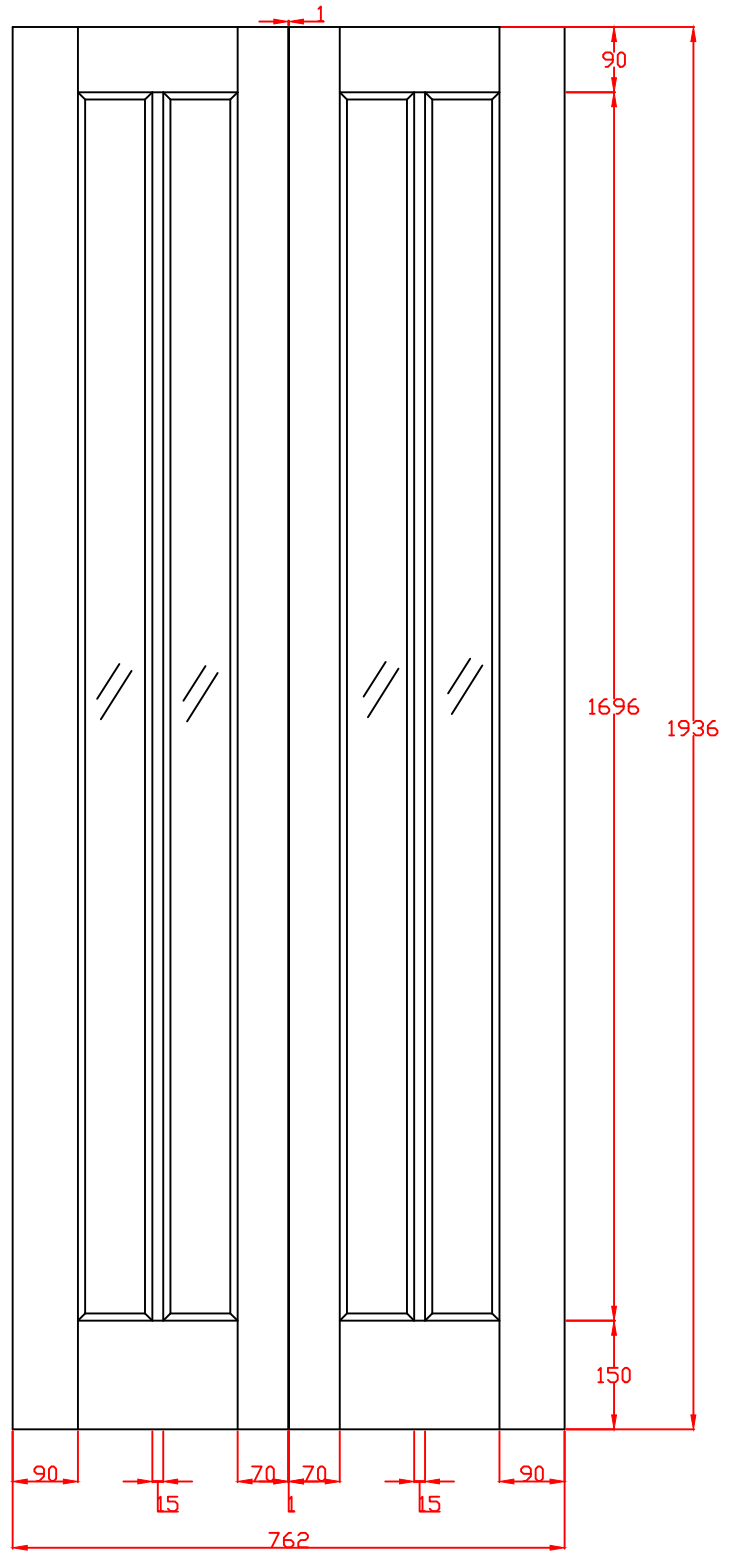

Technical drawings

GWPBFWOR

White Primed Worcester Bi-Fold
with Clear Glass

These drawing designs are the registered intellectual property of XL Joinery Limited. Any attempt to share this information by copying and / or distribution of these drawings beyond the intended user may be considered a breach of the protected intellectual property design registration and may result in legal action."

Clear Toughened Glass

XL Joinery Ltd.
Holden Ing Way, Birstall, West Yorkshire, WF17 9AD
01924 350501 | www.xljoinery.co.uk

TITLE	APPROVED BY	REMARKS	DRAWN BY: Sara Tweddle
GWPBFWOR27 White Primed Worcester Bi Fold: To Suit Opening 1981x686x35mm ACTUAL 1936x685x35mm (Without Hardware)			SCALE:
			DRAWING NO:
			CHECK BY:
			DATE ISSUED: 09/12/24
			Revision 2

XL Joinery Ltd.
Holden Ing Way, Birstall, West Yorkshire, WF17 9AD
01924 350501 | www.xljoinery.co.uk

TITLE	APPROVED BY	REMARKS	DRAWN BY: Sara Tweddle
GWPBFWOR30 White Primed Worcester Bi Fold: To Suit Opening 1981x762x35mm ACTUAL 1936x761x35mm (Without Hardware)			SCALE:
			DRAWING NO:
			CHECK BY:
			DATE ISSUED: 02/10/24
			Revision 2