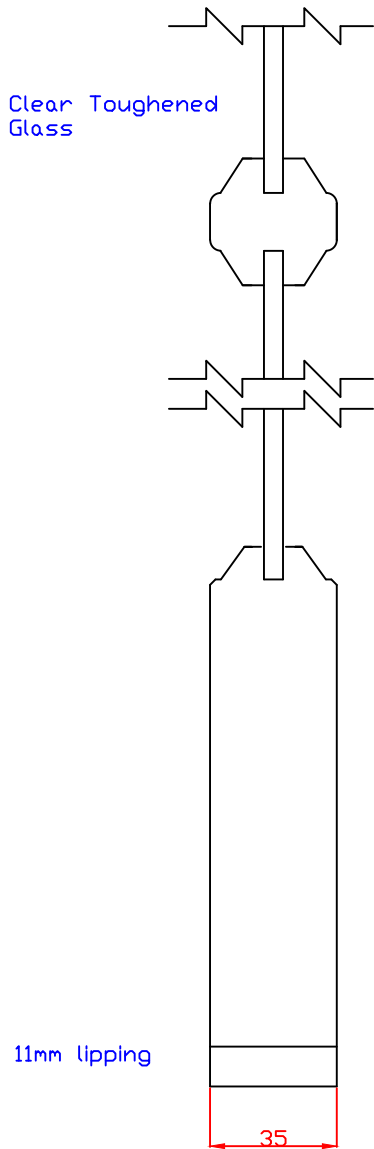

Technical drawings

GWPBFWOR

White Primed Worcester Bi-Fold
with Clear Glass

These drawing designs are the registered intellectual property of XL Joinery Limited. Any attempt to share this information by copying and / or distribution of these drawings beyond the intended user may be considered a breach of the protected intellectual property design registration and may result in legal action."

Clear Toughened Glass

XL Joinery Ltd.
Holden Ing Way, Birstall, West Yorkshire, WF17 9AD
01924 350501 | www.xljoinery.co.uk

TITLE	APPROVED BY	REMARKS	DRAWN BY: Sara Tweddle
GWPBFWOR27 White Primed Worcester Bi Fold: To Suit Opening 1981x686x35mm ACTUAL 1936x685x35mm (Without Hardware)			SCALE:
			DRAWING NO:
			CHECK BY:
			DATE ISSUED: 09/12/24
			Revision 2

XL Joinery Ltd.
Holden Ing Way, Birstall, West Yorkshire, WF17 9AD
01924 350501 | www.xljoinery.co.uk

TITLE	APPROVED BY	REMARKS	DRAWN BY: Sara Tweddle
GWPBFWOR30 White Primed Worcester Bi Fold: To Suit Opening 1981x762x35mm ACTUAL 1936x761x35mm (Without Hardware)			SCALE:
			DRAWING NO:
			CHECK BY:
			DATE ISSUED: 02/10/24
			Revision 2