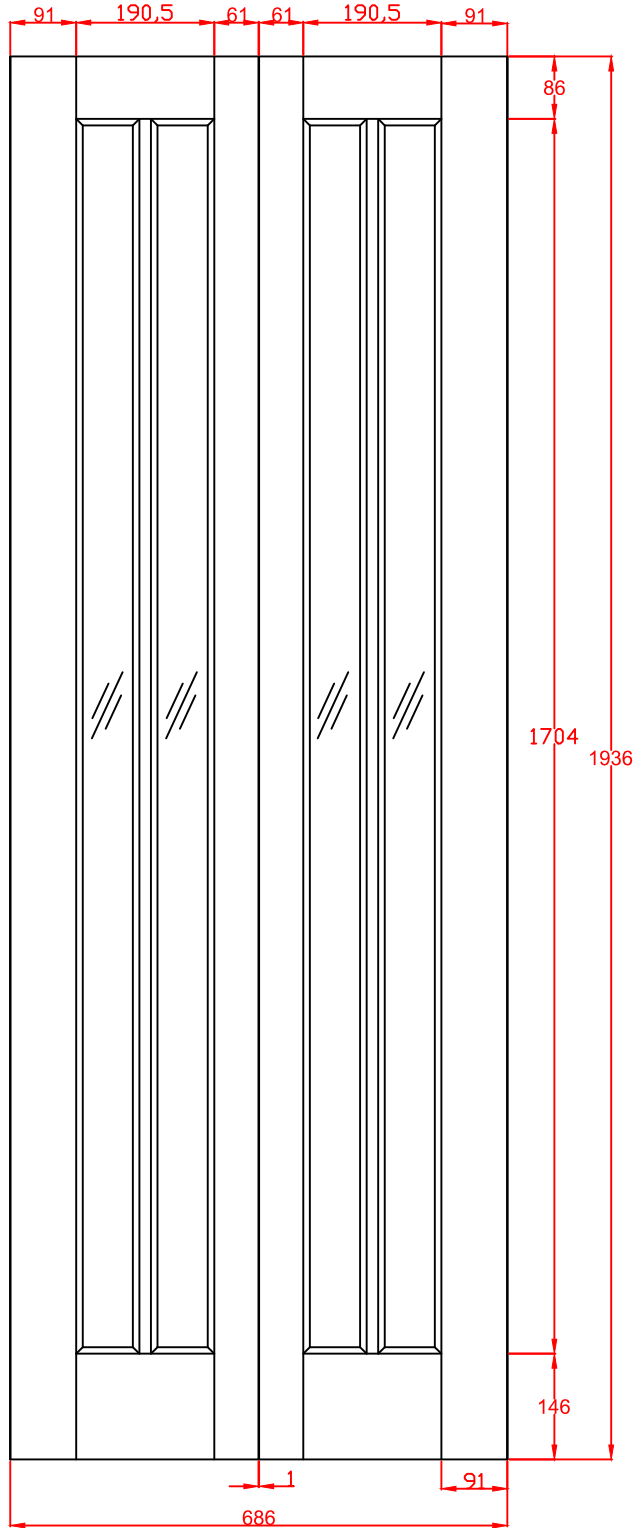

Technical drawings

# GOBFWOR

Unfinished Oak Worcester Bi-Fold  
with Clear Glass

These drawing designs are the registered intellectual property of XL Joinery Limited. Any attempt to share this information by copying and / or distribution of these drawings beyond the intended user may be considered a breach of the protected intellectual property design registration and may result in legal action."

XL Joinery Ltd.  
Holden Ing Way, Birstall, West Yorkshire, WF17 9AD  
01924 350501 | www.xljoinery.co.uk

TITLE	APPROVED BY	REMARKS	DRAWN BY: Sara Twedde
<b>GOBFWOR27</b> Internal Oak Worcester Bi-Fold with Clear Glass To Suit Opening: 1981x686x35mm ACTUAL: 1936x685x35mm ( without hardware)			SCALE:
			DRAWING NO:
			CHECK BY:
			DATE ISSUED: 18/11/24
			Revision 2

XL Joinery Ltd.  
Holden Ing Way, Birstall, West Yorkshire, WF17 9AD  
01924 350501 | www.xljoinery.co.uk

TITLE	APPROVED BY	REMARKS	DRAWN BY: Sara Tweddle
GOBFWOR30 Internal Oak Worcester Bi-Fold with Clear Glass To Suit Opening: 1981x762x35mm ACTUAL: 1936x761x35mm ( without hardware)			SCALE:
			DRAWING NO:
			CHECK BY:
			DATE ISSUED: 18/11/24
			Revision 2