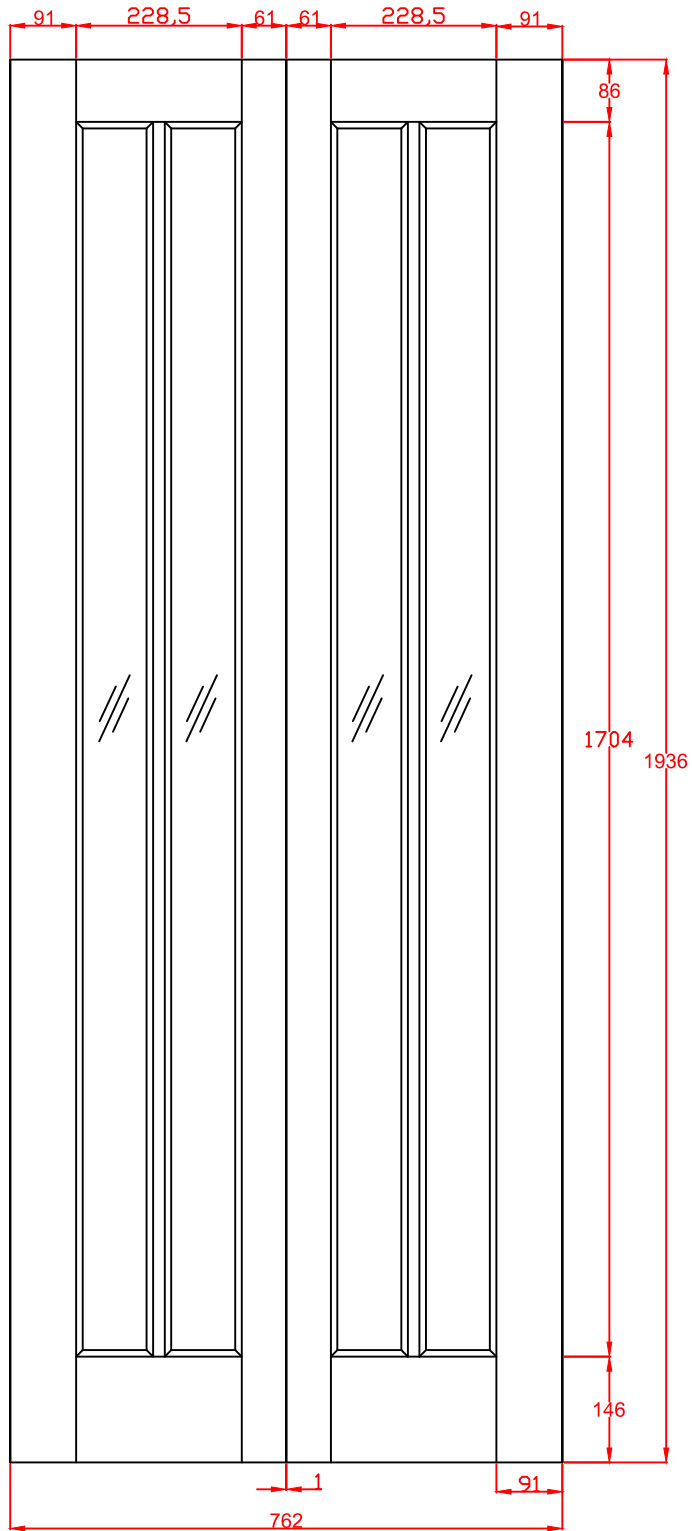

Technical drawings

# GOBFWOR

Unfinished Oak Worcester Bi-Fold  
with Clear Glass

These drawing designs are the registered intellectual property of XL Joinery Limited. Any attempt to share this information by copying and / or distribution of these drawings beyond the intended user may be considered a breach of the protected intellectual property design registration and may result in legal action."

XL Joinery Ltd.  
Holden Ing Way, Birstall, West Yorkshire, WF17 9AD  
01924 350501 | www.xljoinery.co.uk

TITLE	APPROVED BY	REMARKS	DRAWN BY: Sara Twedde
<b>GOBFWOR27</b> Internal Oak Worcester Bi-Fold with Clear Glass To Suit Opening: 1981x686x35mm ACTUAL: 1936x685x35mm ( without hardware)			SCALE:
			DRAWING NO:
			CHECK BY:
			DATE ISSUED: 18/11/24
			Revision 2

XL Joinery Ltd.  
Holden Ing Way, Birstall, West Yorkshire, WF17 9AD  
01924 350501 | www.xljoinery.co.uk

TITLE	APPROVED BY	REMARKS	DRAWN BY: Sara Tweddle
GOBFWOR30 Internal Oak Worcester Bi-Fold with Clear Glass To Suit Opening: 1981x762x35mm ACTUAL: 1936x761x35mm ( without hardware)			SCALE:
			DRAWING NO:
			CHECK BY:
			DATE ISSUED: 18/11/24
			Revision 2