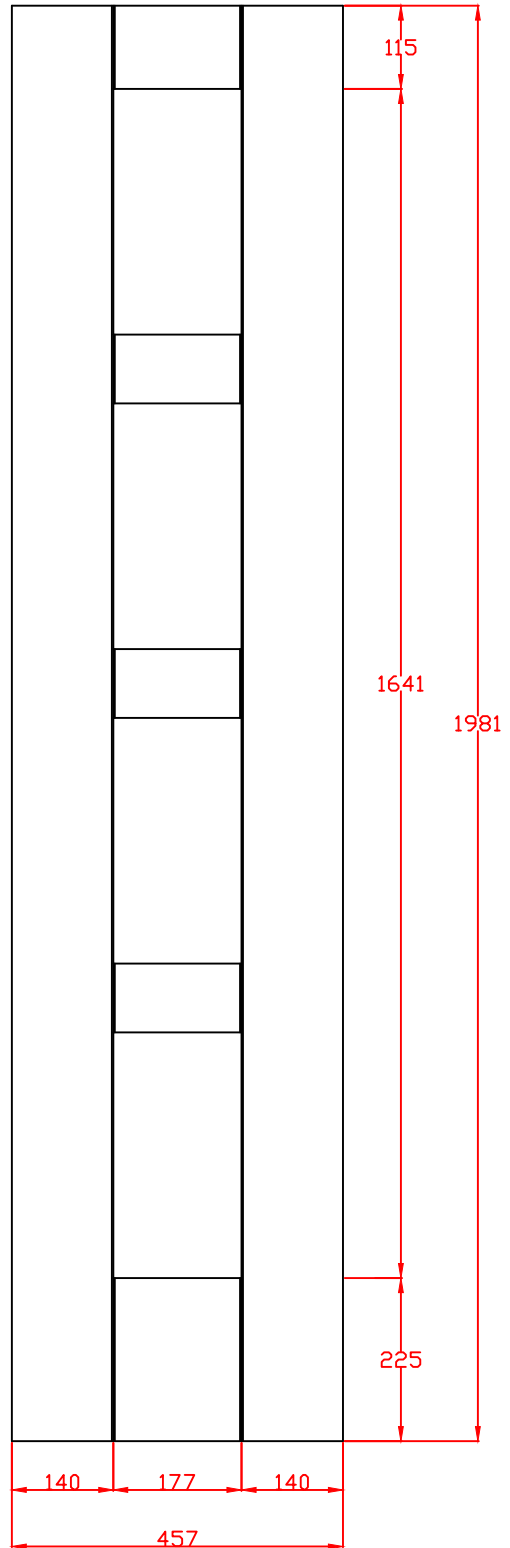

Technical drawings

WPSHA4P

White Primed Shaker 4 Panel

These drawing designs are the registered intellectual property of XL Joinery Limited. Any attempt to share this information by copying and / or distribution of these drawings beyond the intended user may be considered a breach of the protected intellectual property design registration and may result in legal action."

XL Joinery Ltd.
Holden Ing Way, Birstall, West Yorkshire, WF17 9AD
01924 350501 | www.xljoinery.co.uk

TITLE	APPROVED BY	REMARKS	DRAWN BY: Sara Tweddle
WPSHA4P18 Internal White Primed Shaker 4 Panel 1981 x 457 x 35mm			SCALE:
			DRAWING NO:
			CHECK BY:
			DATE ISSUED: 29/11/24
			Revision 2

TITLE
WPSHA4P21 Internal White Primed Shaker 4 Panel 1981 x 533 x 35mm

APPROVED BY

REMARKS

DRAWN BY: Sara Tweddle
SCALE:
DRAWING NO:
CHECK BY:
DATE ISSUED: 29/11/24
Revision 2

These drawing designs are the registered intellectual property of XL Joinery Limited. Any attempt to share this information by copying and / or distribution of these drawings beyond the intended user may be considered a breach of the protected intellectual property design registration and may result in legal action."

TITLE	APPROVED BY	REMARKS
WPSHA4P24 Internal White Primed Shaker 4 Panel 1981 x 610 x 35mm		

DRAWN BY: Sara Tweddle
SCALE:
DRAWING NO:
CHECK BY:

DATE ISSUED: 29/11/24	Revision 2
-----------------------	---------------