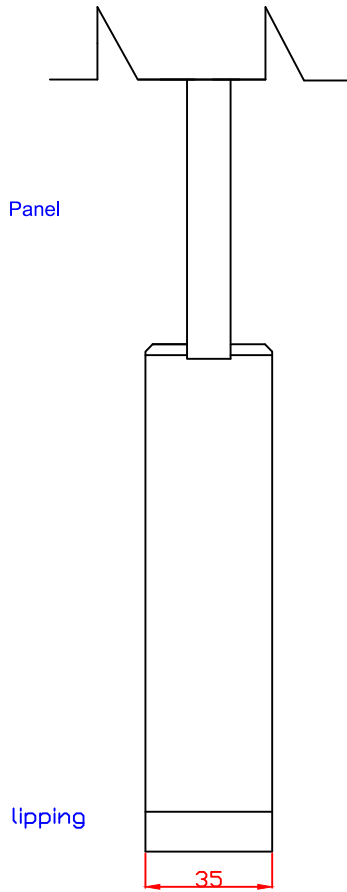

Technical drawings

WPSHA4P

White Primed Shaker 4 Panel

These drawing designs are the registered intellectual property of XL Joinery Limited. Any attempt to share this information by copying and / or distribution of these drawings beyond the intended user may be considered a breach of the protected intellectual property design registration and may result in legal action."

XL Joinery Ltd.
Holden Ing Way, Birstall, West Yorkshire, WF17 9AD
01924 350501 | www.xljoinery.co.uk

TITLE	APPROVED BY	REMARKS	DRAWN BY: Sara Tweddle
WPSHA4P18 Internal White Primed Shaker 4 Panel 1981 x 457 x 35mm			SCALE:
			DRAWING NO:
			CHECK BY:
			DATE ISSUED: 29/11/24
			Revision 2

TITLE
WPSHA4P21 Internal White Primed Shaker 4 Panel 1981 x 533 x 35mm

APPROVED BY

REMARKS

DRAWN BY: Sara Tweddle
SCALE:
DRAWING NO:
CHECK BY:
DATE ISSUED: 29/11/24
Revision 2

These drawing designs are the registered intellectual property of XL Joinery Limited. Any attempt to share this information by copying and / or distribution of these drawings beyond the intended user may be considered a breach of the protected intellectual property design registration and may result in legal action."

TITLE	APPROVED BY	REMARKS
WPSHA4P24 Internal White Primed Shaker 4 Panel 1981 x 610 x 35mm		

DRAWN BY: Sara Tweddle
SCALE:
DRAWING NO:
CHECK BY:

DATE ISSUED: 29/11/24	Revision 2
-----------------------	---------------