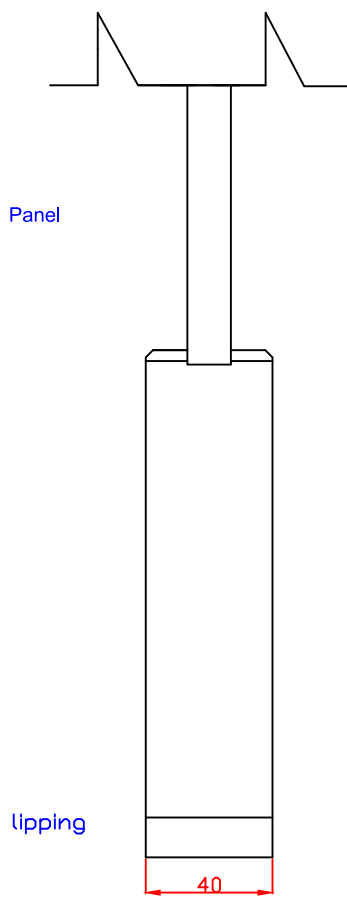

These drawing designs are the registered intellectual property of XL Joinery Limited. Any attempt to share this information by copying and / or distribution of these drawings beyond the intended user may be considered a breach of the protected intellectual property design registration and may result in legal action."

XL Joinery Ltd.
Holden Ing Way, Birstall, West Yorkshire, WF17 9AD
01924 350501 | www.xljoinery.co.uk

TITLE	APPROVED BY	REMARKS	DRAWN BY: Sara Tweddle
WPSHA4P726 Internal White Primed Shaker 4 Panel 2040 x 726 x 40mm			SCALE:
			DRAWING NO:
			CHECK BY:
			DATE ISSUED: 29/11/24
			Revision 2