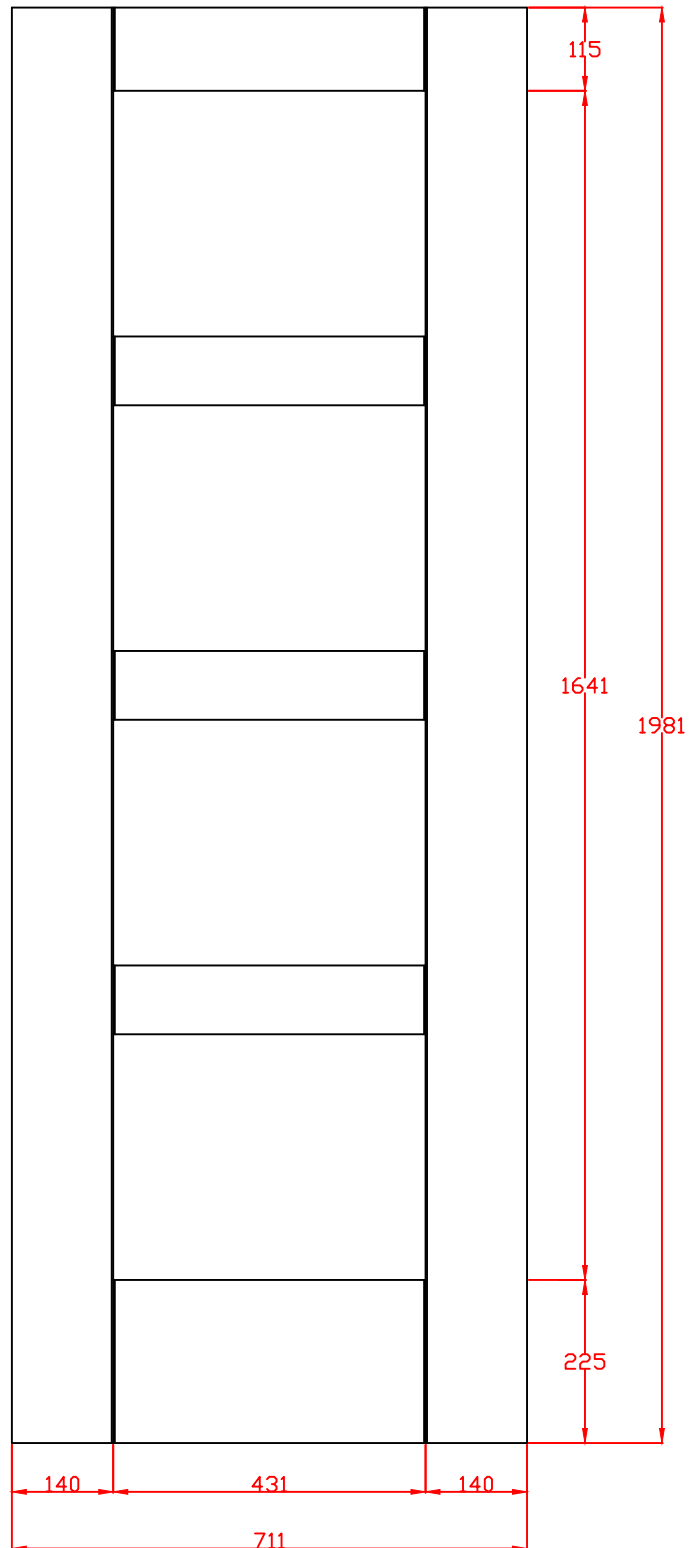

TITLE
WPSHA4P21 Internal White Primed Shaker 4 Panel 1981 x 533 x 35mm

APPROVED BY

REMARKS

DRAWN BY: Sara Tweddle
SCALE:
DRAWING NO:
CHECK BY:
DATE ISSUED: 29/11/24
Revision 2

These drawing designs are the registered intellectual property of XL Joinery Limited. Any attempt to share this information by copying and / or distribution of these drawings beyond the intended user may be considered a breach of the protected intellectual property design registration and may result in legal action."

TITLE	APPROVED BY	REMARKS
WPSHA4P24 Internal White Primed Shaker 4 Panel 1981 x 610 x 35mm		

DRAWN BY: Sara Tweddle
SCALE:
DRAWING NO:
CHECK BY:

DATE ISSUED: 29/11/24	Revision 2
-----------------------	---------------

TITLE	APPROVED BY	REMARKS
WPSHA4P27 Internal White Primed Shaker 4 Panel 1981 x 686 x 35mm		

DRAWN BY: Sara Tweddle SCALE: DRAWING NO: CHECK BY:
--

DATE ISSUED: 29/11/24	Revision 2
-----------------------	---------------

TITLE	APPROVED BY	REMARKS
WPSHA4P28 Internal White Primed Shaker 4 Panel 1981 x 711 x 35mm		

APPROVED BY	REMARKS

DRAWN BY: Sara Twedde	Revision
SCALE:	2
DRAWING NO:	
CHECK BY:	
DATE ISSUED: 29/11/24	

These drawing designs are the registered intellectual property of XL Joinery Limited. Any attempt to share this information by copying and / or distribution of these drawings beyond the intended user may be considered a breach of the protected intellectual property design registration and may result in legal action."