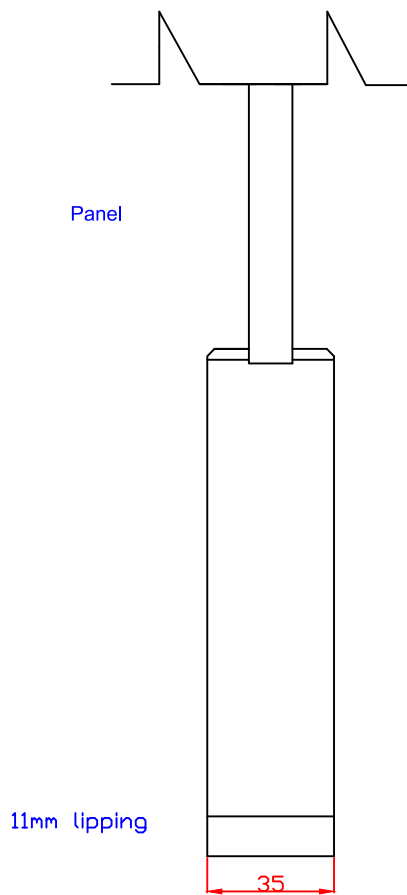

XL Joinery Ltd.
Holden Ing Way, Birstall, West Yorkshire, WF17 9AD
01924 350501 | www.xljoinery.co.uk

TITLE	APPROVED BY	REMARKS	DRAWN BY: Sara Tweddle
WPSHA4P18 Internal White Primed Shaker 4 Panel 1981 x 457 x 35mm			SCALE:
			DRAWING NO:
			CHECK BY:
			DATE ISSUED: 29/11/24
			Revision 2

TITLE
WPSHA4P21 Internal White Primed Shaker 4 Panel 1981 x 533 x 35mm

APPROVED BY

REMARKS

DRAWN BY: Sara Tweddle
SCALE:
DRAWING NO:
CHECK BY:
DATE ISSUED: 29/11/24
Revision 2

These drawing designs are the registered intellectual property of XL Joinery Limited. Any attempt to share this information by copying and / or distribution of these drawings beyond the intended user may be considered a breach of the protected intellectual property design registration and may result in legal action."