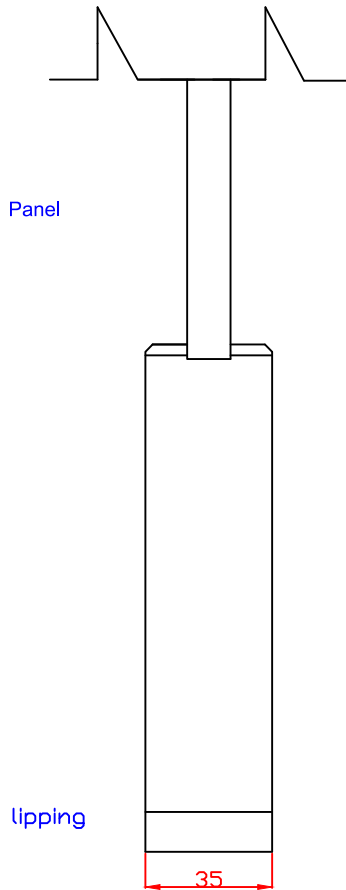

TITLE
WPSHA4P21 Internal White Primed Shaker 4 Panel 1981 x 533 x 35mm

APPROVED BY

REMARKS

DRAWN BY: Sara Tweddle
SCALE:
DRAWING NO:
CHECK BY:
DATE ISSUED: 29/11/24
Revision 2

These drawing designs are the registered intellectual property of XL Joinery Limited. Any attempt to share this information by copying and / or distribution of these drawings beyond the intended user may be considered a breach of the protected intellectual property design registration and may result in legal action."

TITLE	APPROVED BY	REMARKS
WPSHA4P28 Internal White Primed Shaker 4 Panel 1981 x 711 x 35mm		

APPROVED BY	REMARKS

DRAWN BY: Sara Twedde	Revision
SCALE:	2
DRAWING NO:	
CHECK BY:	
DATE ISSUED: 29/11/24	

These drawing designs are the registered intellectual property of XL Joinery Limited. Any attempt to share this information by copying and / or distribution of these drawings beyond the intended user may be considered a breach of the protected intellectual property design registration and may result in legal action."