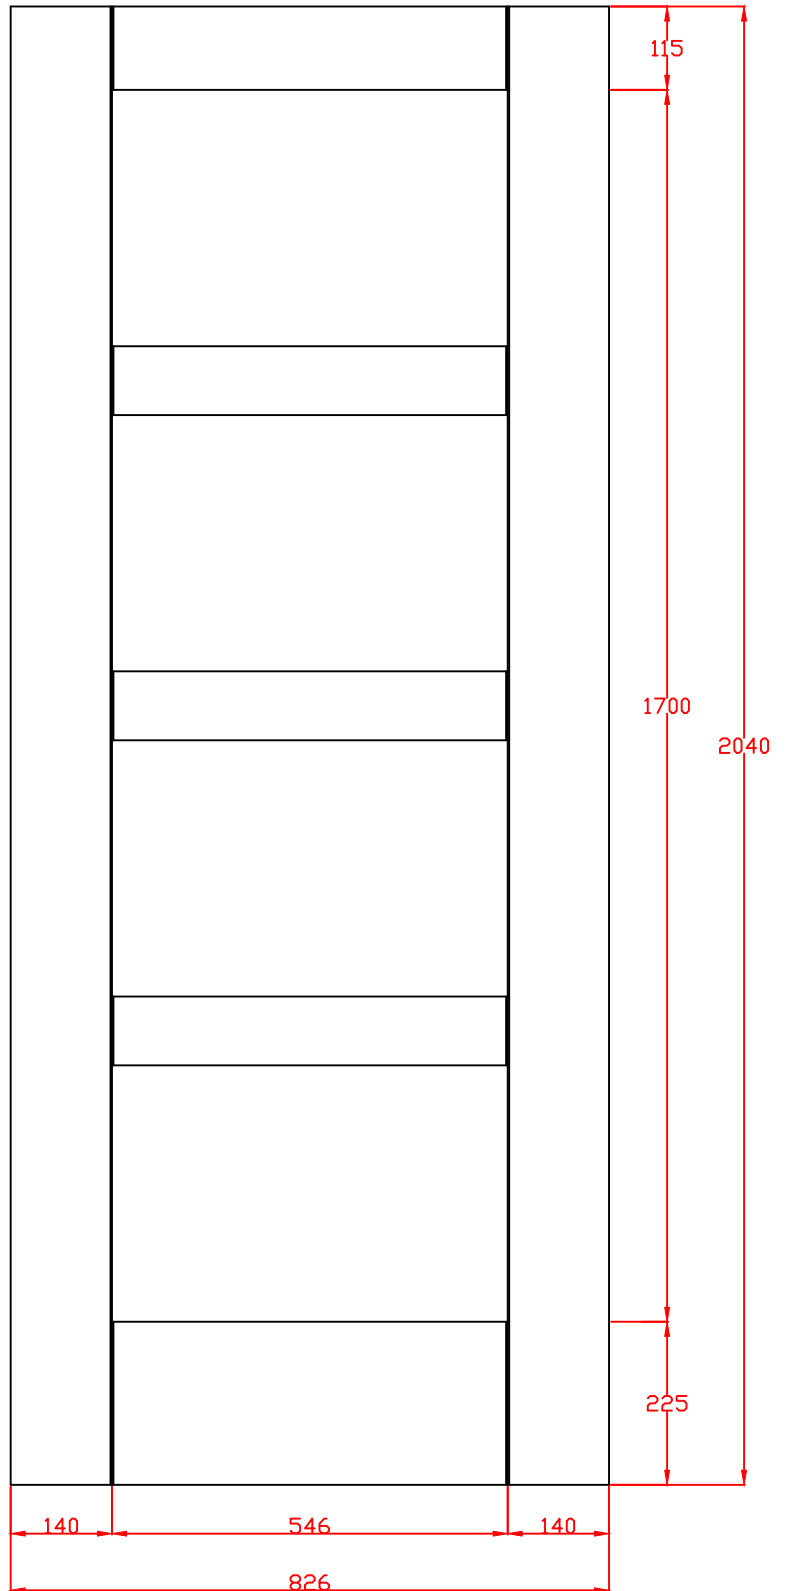

These drawing designs are the registered intellectual property of XL Joinery Limited. Any attempt to share this information by copying and / or distribution of these drawings beyond the intended user may be considered a breach of the protected intellectual property design registration and may result in legal action."

bsi
ISO 9001 Quality Management Systems CERTIFIED
FM518105

ISO 14001 Environmental Management Systems CERTIFIED
EMS578330

XL Joinery Ltd.
Holden Ing Way, Birstall, West Yorkshire, WF17 9AD
01924 350501 | www.xljoinery.co.uk

TITLE

WPSHA4P826
Internal White Primed Shaker
4 Panel
2040 x 826 x 40mm

APPROVED BY

REMARKS

DRAWN BY: Sara Tweddle	
SCALE:	
DRAWING NO:	
CHECK BY:	
DATE ISSUED: 29/11/24	Revision 2