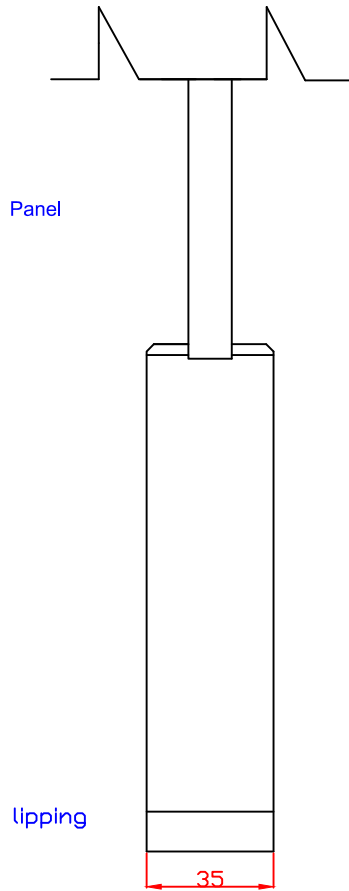

TITLE
WPSHA4P21 Internal White Primed Shaker 4 Panel 1981 x 533 x 35mm

APPROVED BY

REMARKS

DRAWN BY: Sara Tweddle
SCALE:
DRAWING NO:
CHECK BY:
DATE ISSUED: 29/11/24
Revision 2

These drawing designs are the registered intellectual property of XL Joinery Limited. Any attempt to share this information by copying and / or distribution of these drawings beyond the intended user may be considered a breach of the protected intellectual property design registration and may result in legal action."

TITLE	APPROVED BY	REMARKS
WPSHA4P28 Internal White Primed Shaker 4 Panel 1981 x 711 x 35mm		

APPROVED BY	REMARKS

DRAWN BY: Sara Twedde	Revision
SCALE:	2
DRAWING NO:	
CHECK BY:	
DATE ISSUED: 29/11/24	

These drawing designs are the registered intellectual property of XL Joinery Limited. Any attempt to share this information by copying and / or distribution of these drawings beyond the intended user may be considered a breach of the protected intellectual property design registration and may result in legal action."

TITLE	APPROVED BY	REMARKS
WPSHA4P30 Internal White Primed Shaker 4 Panel 1981 x 762 x 35mm		

DRAWN BY: Sara Tweddle
SCALE:
DRAWING NO:
CHECK BY:
DATE ISSUED: 29/11/24

Revision
2

These drawing designs are the registered intellectual property of XL Joinery Limited. Any attempt to share this information by copying and / or distribution of these drawings beyond the intended user may be considered a breach of the protected intellectual property design registration and may result in legal action."

WPSHA4P32 Internal White
Primed Shaker 4 Panel
2032 x 813 x 35mm

SCALE:	
DRAWING NO:	
CHECK BY:	
DATE ISSUED: 29/11/24	Revision 2

These drawing designs are the registered intellectual property of XL Joinery Limited. Any attempt to share this information by copying and / or distribution of these drawings beyond the intended user may be considered a breach of the protected intellectual property design registration and may result in legal action."