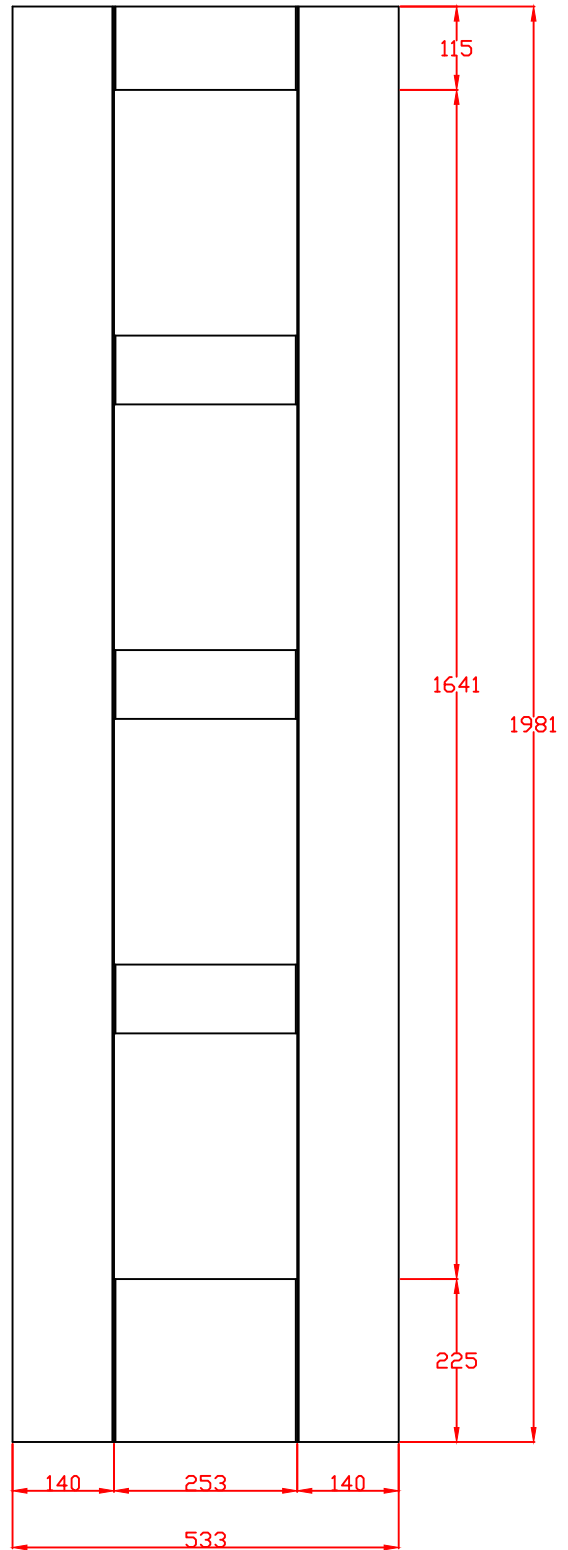

Technical drawings

WPSHA4P

White Primed Shaker 4 Panel

These drawing designs are the registered intellectual property of XL Joinery Limited. Any attempt to share this information by copying and / or distribution of these drawings beyond the intended user may be considered a breach of the protected intellectual property design registration and may result in legal action."

XL Joinery Ltd.
Holden Ing Way, Birstall, West Yorkshire, WF17 9AD
01924 350501 | www.xljoinery.co.uk

TITLE	APPROVED BY	REMARKS	DRAWN BY: Sara Tweddle
WPSHA4P18 Internal White Primed Shaker 4 Panel 1981 x 457 x 35mm			SCALE:
			DRAWING NO:
			CHECK BY:
			DATE ISSUED: 29/11/24
			Revision 2

TITLE
WPSHA4P21 Internal White Primed Shaker 4 Panel 1981 x 533 x 35mm

APPROVED BY

REMARKS

DRAWN BY: Sara Tweddle
SCALE:
DRAWING NO:
CHECK BY:
DATE ISSUED: 29/11/24
Revision 2

These drawing designs are the registered intellectual property of XL Joinery Limited. Any attempt to share this information by copying and / or distribution of these drawings beyond the intended user may be considered a breach of the protected intellectual property design registration and may result in legal action."

TITLE	APPROVED BY	REMARKS
WPSHA4P24 Internal White Primed Shaker 4 Panel 1981 x 610 x 35mm		

DRAWN BY: Sara Tweddle
SCALE:
DRAWING NO:
CHECK BY:

DATE ISSUED: 29/11/24	Revision 2
-----------------------	---------------