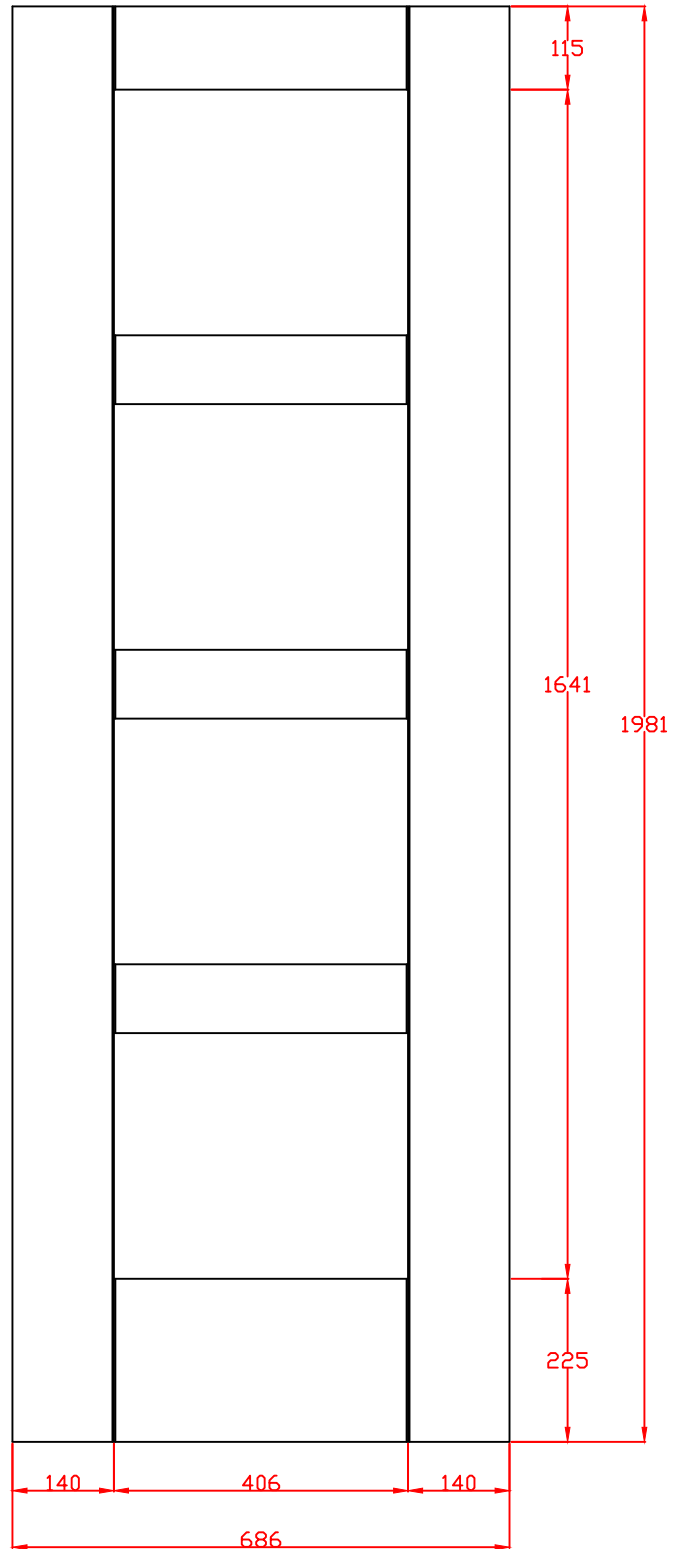

These drawing designs are the registered intellectual property of XL Joinery Limited. Any attempt to share this information by copying and / or distribution of these drawings beyond the intended user may be considered a breach of the protected intellectual property design registration and may result in legal action."

	ISO 9001 Quality Management Systems CERTIFIED	ISO 14001 Environmental Management CERTIFIED
	FM518105	EMS578330

XL Joinery Ltd.
Holden Ing Way, Birstall, West Yorkshire, WF17 9AD
01924 350501 | www.xljoinery.co.uk

TITLE	APPROVED BY	REMARKS
WPSHA4P27 Internal White Primed Shaker 4 Panel 1981 x 686 x 35mm		

DRAWN BY: Sara Tweddle   SCALE: DRAWING NO: CHECK BY:

DATE ISSUED: 29/11/24	Revision 2