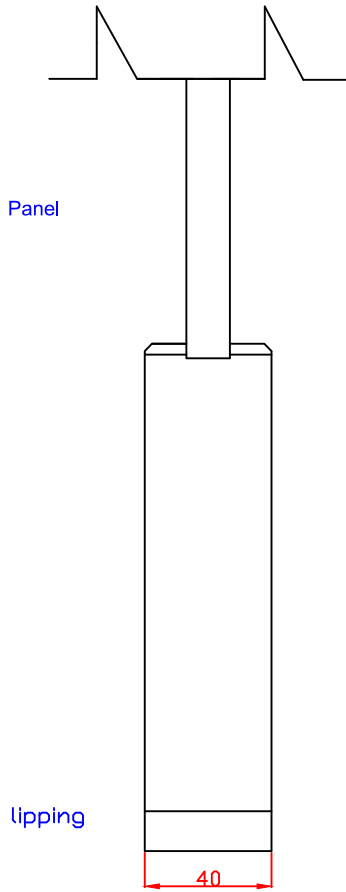

These drawing designs are the registered intellectual property of XL Joinery Limited. Any attempt to share this information by copying and / or distribution of these drawings beyond the intended user may be considered a breach of the protected intellectual property design registration and may result in legal action."

XL Joinery Ltd.
Holden Ing Way, Birstall, West Yorkshire, WF17 9AD
01924 350501 | www.xljoinery.co.uk

TITLE	APPROVED BY	REMARKS	DRAWN BY: Sara Twedde
WPSHA4P626 Internal White Primed Shaker 4 Panel 2040 x 626 x 40mm			SCALE:
			DRAWING NO:
			CHECK BY:
			DATE ISSUED: 29/11/24
			Revision 2