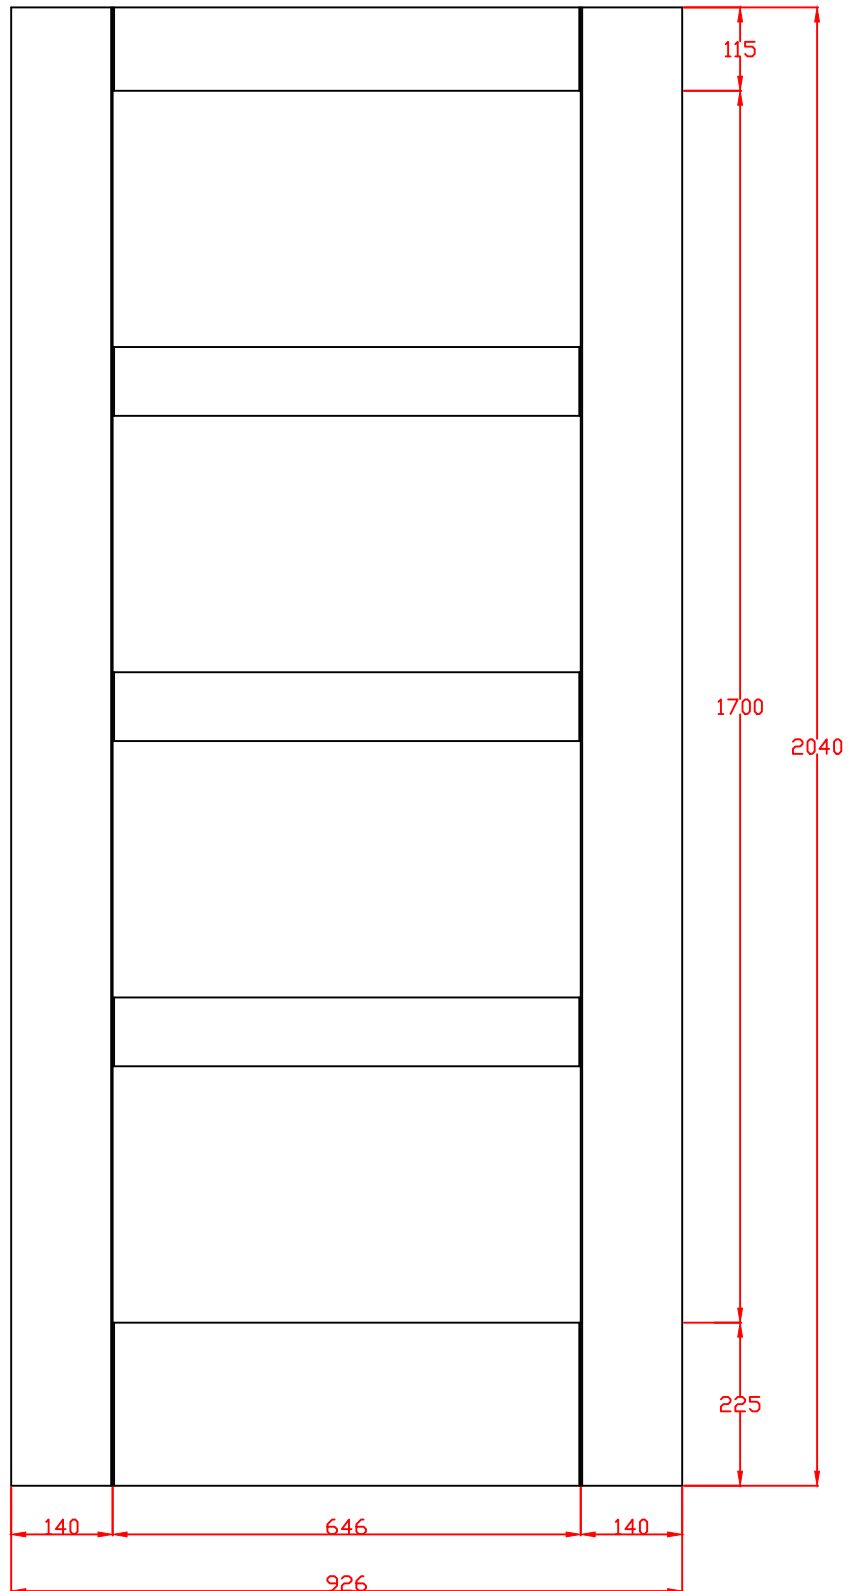

WPSHA4P32 Internal White
Primed Shaker 4 Panel
2032 x 813 x 35mm

SCALE:	
DRAWING NO:	
CHECK BY:	
DATE ISSUED: 29/11/24	Revision 2

These drawing designs are the registered intellectual property of XL Joinery Limited. Any attempt to share this information by copying and / or distribution of these drawings beyond the intended user may be considered a breach of the protected intellectual property design registration and may result in legal action."

XL Joinery Ltd.
Holden Ing Way, Birstall, West Yorkshire, WF17 9AD
01924 350501 | www.xljoinery.co.uk

TITLE	APPROVED BY	REMARKS	DRAWN BY: Sara Tweddle
WPSHA4P726 Internal White Primed Shaker 4 Panel 2040 x 726 x 40mm			SCALE:
			DRAWING NO:
			CHECK BY:
			DATE ISSUED: 29/11/24
			Revision 2

TITLE

WPSHA4P826
 Internal White Primed Shaker
 4 Panel
 2040 x 826 x 40mm

APPROVED BY

REMARKS

DRAWN BY: Sara Tweddle	
SCALE:	
DRAWING NO:	
CHECK BY:	
DATE ISSUED: 29/11/24	Revision 2

These drawing designs are the registered intellectual property of XL Joinery Limited. Any attempt to share this information by copying and / or distribution of these drawings beyond the intended user may be considered a breach of the protected intellectual property design registration and may result in legal action."

XL Joinery Ltd.
Holden Ing Way, Birstall, West Yorkshire, WF17 9AD
01924 350501 | www.xljoinery.co.uk

TITLE	APPROVED BY	REMARKS	DRAWN BY: Sara Twedde
WPSHA4P926 Internal White Primed Shaker 4 Panel 2040 x 926 x 40mm			SCALE:
			DRAWING NO:
			CHECK BY:
			DATE ISSUED: 29/11/24
			Revision 2