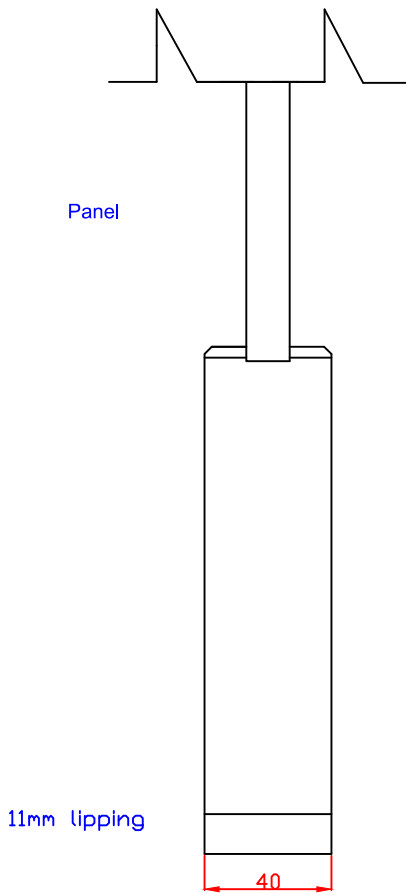

These drawing designs are the registered intellectual property of XL Joinery Limited. Any attempt to share this information by copying and / or distribution of these drawings beyond the intended user may be considered a breach of the protected intellectual property design registration and may result in legal action."

bsi
ISO 9001 Quality Management Systems CERTIFIED
FM518105

ISO 14001 Environmental Management Systems CERTIFIED
EMS578330

XL Joinery Ltd.
Holden Ing Way, Birstall, West Yorkshire, WF17 9AD
01924 350501 | www.xljoinery.co.uk

TITLE

WPSHA4P826
Internal White Primed Shaker
4 Panel
2040 x 826 x 40mm

APPROVED BY

REMARKS

DRAWN BY: Sara Tweddle	
SCALE:	
DRAWING NO:	
CHECK BY:	
DATE ISSUED: 29/11/24	Revision 2