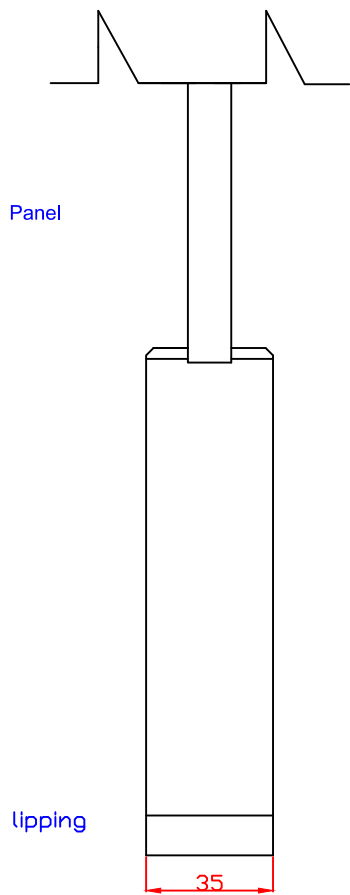

XL Joinery Ltd.
Holden Ing Way, Birstall, West Yorkshire, WF17 9AD
01924 350501 | www.xljoinery.co.uk

TITLE	APPROVED BY	REMARKS	DRAWN BY: Sara Tweddle
WPSHA4P18 Internal White Primed Shaker 4 Panel 1981 x 457 x 35mm			SCALE:
			DRAWING NO:
			CHECK BY:
			DATE ISSUED: 29/11/24
			Revision 2

TITLE
WPSHA4P21 Internal White Primed Shaker 4 Panel 1981 x 533 x 35mm

APPROVED BY

REMARKS

DRAWN BY: Sara Tweddle
SCALE:
DRAWING NO:
CHECK BY:
DATE ISSUED: 29/11/24
Revision 2

These drawing designs are the registered intellectual property of XL Joinery Limited. Any attempt to share this information by copying and / or distribution of these drawings beyond the intended user may be considered a breach of the protected intellectual property design registration and may result in legal action."

TITLE	APPROVED BY	REMARKS
WPSHA4P24 Internal White Primed Shaker 4 Panel 1981 x 610 x 35mm		

DRAWN BY: Sara Tweddle
SCALE:
DRAWING NO:
CHECK BY:

DATE ISSUED: 29/11/24	Revision 2
-----------------------	---------------