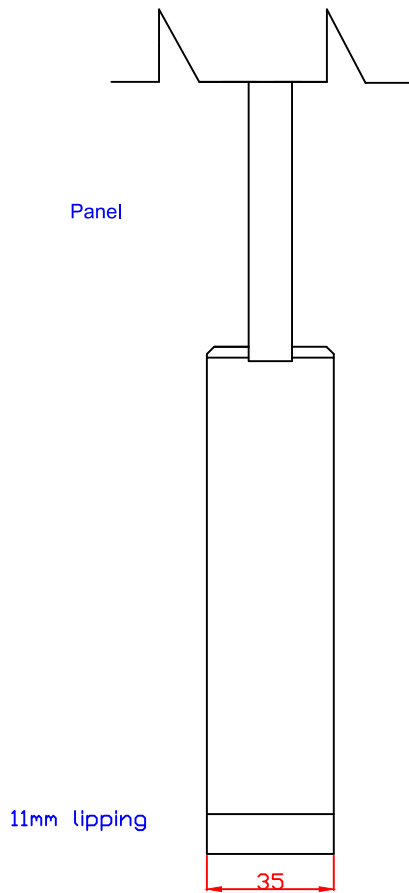

These drawing designs are the registered intellectual property of XL Joinery Limited. Any attempt to share this information by copying and / or distribution of these drawings beyond the intended user may be considered a breach of the protected intellectual property design registration and may result in legal action."

	ISO 9001 Quality Management Systems CERTIFIED	ISO 14001 Environmental Management CERTIFIED
	FM518105	EMS578330

XL Joinery Ltd.
Holden Ing Way, Birstall, West Yorkshire, WF17 9AD
01924 350501 | www.xljoinery.co.uk

TITLE	APPROVED BY	REMARKS
WPSHA4P27 Internal White Primed Shaker 4 Panel 1981 x 686 x 35mm		

DRAWN BY: Sara Tweddle   SCALE: DRAWING NO: CHECK BY:

DATE ISSUED: 29/11/24	Revision 2