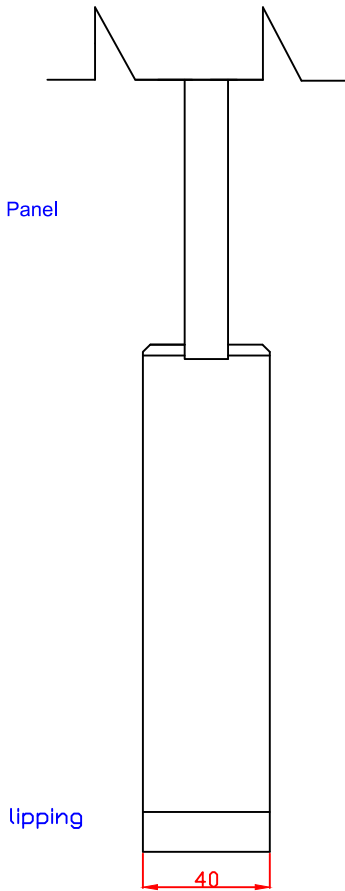

TITLE
WPSHA4P21 Internal White Primed Shaker 4 Panel 1981 x 533 x 35mm

APPROVED BY

REMARKS

DRAWN BY: Sara Tweddle
SCALE:
DRAWING NO:
CHECK BY:
DATE ISSUED: 29/11/24
Revision 2

These drawing designs are the registered intellectual property of XL Joinery Limited. Any attempt to share this information by copying and / or distribution of these drawings beyond the intended user may be considered a breach of the protected intellectual property design registration and may result in legal action."

XL Joinery Ltd.
Holden Ing Way, Birstall, West Yorkshire, WF17 9AD
01924 350501 | www.xljoinery.co.uk

TITLE	APPROVED BY	REMARKS	DRAWN BY: Sara Tweddle
WPSHA4P726 Internal White Primed Shaker 4 Panel 2040 x 726 x 40mm			SCALE:
			DRAWING NO:
			CHECK BY:
			DATE ISSUED: 29/11/24
			Revision 2

TITLE

WPSHA4P826
 Internal White Primed Shaker
 4 Panel
 2040 x 826 x 40mm

APPROVED BY

REMARKS

DRAWN BY: Sara Tweddle	
SCALE:	
DRAWING NO:	
CHECK BY:	
DATE ISSUED: 29/11/24	Revision 2

These drawing designs are the registered intellectual property of XL Joinery Limited. Any attempt to share this information by copying and / or distribution of these drawings beyond the intended user may be considered a breach of the protected intellectual property design registration and may result in legal action."

XL Joinery Ltd.
Holden Ing Way, Birstall, West Yorkshire, WF17 9AD
01924 350501 | www.xljoinery.co.uk

TITLE	APPROVED BY	REMARKS	DRAWN BY: Sara Twedde
WPSHA4P926 Internal White Primed Shaker 4 Panel 2040 x 926 x 40mm			SCALE:
			DRAWING NO:
			CHECK BY:
			DATE ISSUED: 29/11/24
			Revision 2