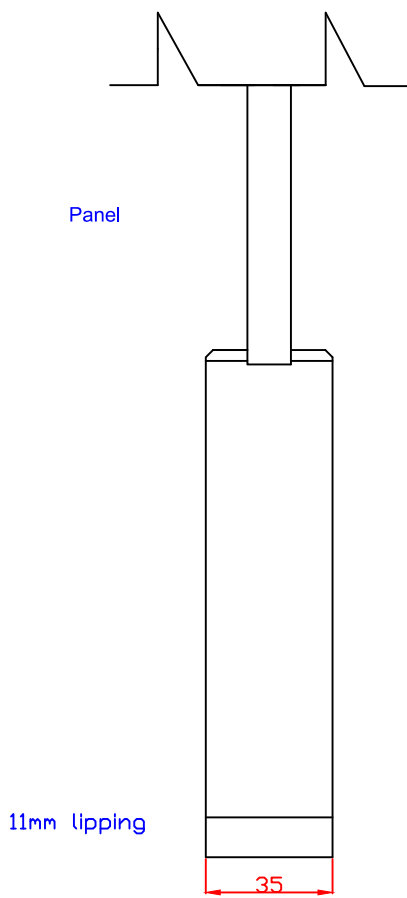

These drawing designs are the registered intellectual property of XL Joinery Limited. Any attempt to share this information by copying and / or distribution of these drawings beyond the intended user may be considered a breach of the protected intellectual property design registration and may result in legal action."

TITLE	APPROVED BY	REMARKS
WPSHA4P28 Internal White Primed Shaker 4 Panel 1981 x 711 x 35mm		

APPROVED BY	REMARKS

DRAWN BY: Sara Twedde	Revision
SCALE:	2
DRAWING NO:	
CHECK BY:	
DATE ISSUED: 29/11/24