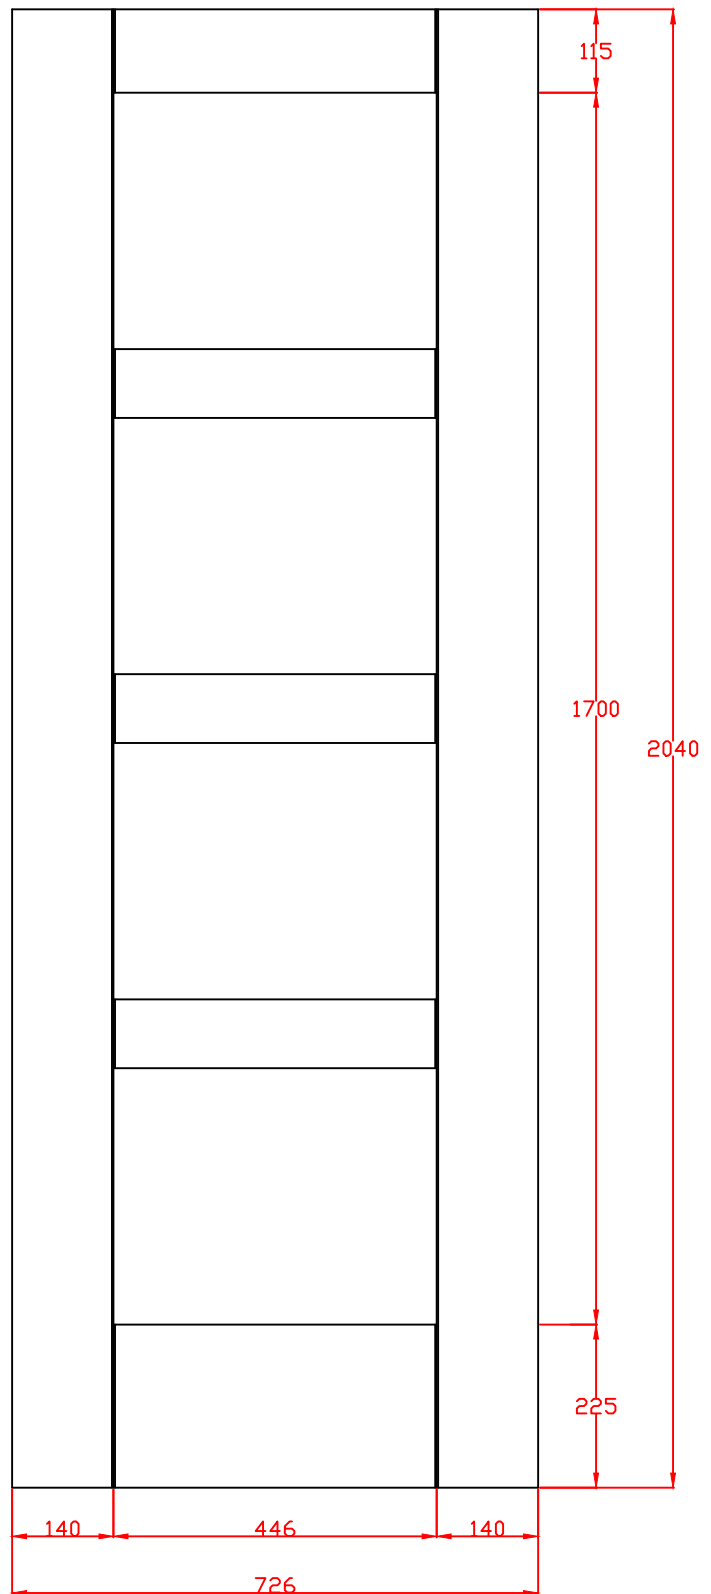

These drawing designs are the registered intellectual property of XL Joinery Limited. Any attempt to share this information by copying and / or distribution of these drawings beyond the intended user may be considered a breach of the protected intellectual property design registration and may result in legal action."

XL Joinery Ltd.
Holden Ing Way, Birstall, West Yorkshire, WF17 9AD
01924 350501 | www.xljoinery.co.uk

TITLE	APPROVED BY	REMARKS	DRAWN BY: Sara Tweddle
WPSHA4P726 Internal White Primed Shaker 4 Panel 2040 x 726 x 40mm			SCALE:
			DRAWING NO:
			CHECK BY:
			DATE ISSUED: 29/11/24
			Revision 2