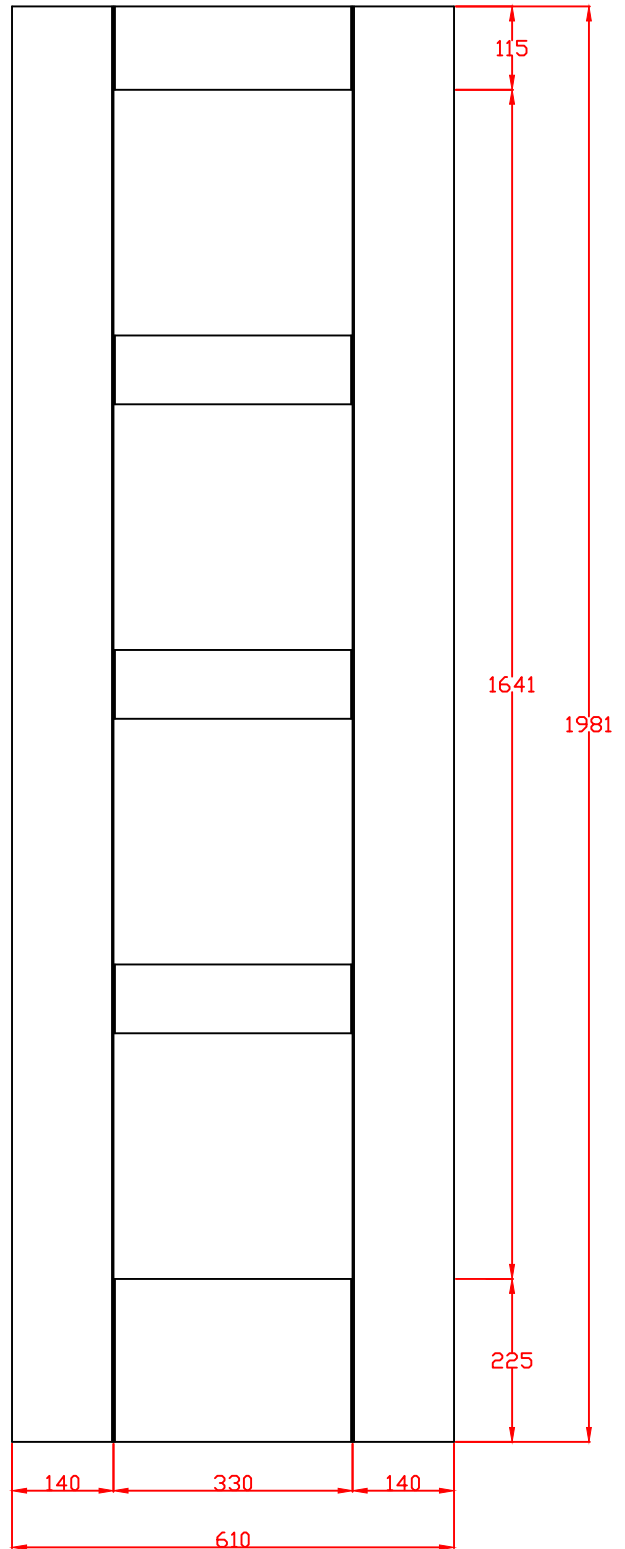

XL Joinery Ltd.
Holden Ing Way, Birstall, West Yorkshire, WF17 9AD
01924 350501 | www.xljoinery.co.uk

TITLE	APPROVED BY	REMARKS	DRAWN BY: Sara Tweddle
WPSHA4P18 Internal White Primed Shaker 4 Panel 1981 x 457 x 35mm			SCALE:
			DRAWING NO:
			CHECK BY:
			DATE ISSUED: 29/11/24
			Revision 2

TITLE
WPSHA4P21 Internal White Primed Shaker 4 Panel 1981 x 533 x 35mm

APPROVED BY

REMARKS

DRAWN BY: Sara Tweddle
SCALE:
DRAWING NO:
CHECK BY:
DATE ISSUED: 29/11/24
Revision 2

These drawing designs are the registered intellectual property of XL Joinery Limited. Any attempt to share this information by copying and / or distribution of these drawings beyond the intended user may be considered a breach of the protected intellectual property design registration and may result in legal action."

TITLE	APPROVED BY	REMARKS
WPSHA4P24 Internal White Primed Shaker 4 Panel 1981 x 610 x 35mm		

DRAWN BY: Sara Tweddle
SCALE:
DRAWING NO:
CHECK BY:

DATE ISSUED: 29/11/24	Revision 2
-----------------------	---------------

TITLE	APPROVED BY	REMARKS
WPSHA4P27 Internal White Primed Shaker 4 Panel 1981 x 686 x 35mm		

DRAWN BY: Sara Tweddle SCALE: DRAWING NO: CHECK BY:
--

DATE ISSUED: 29/11/24	Revision 2
-----------------------	---------------