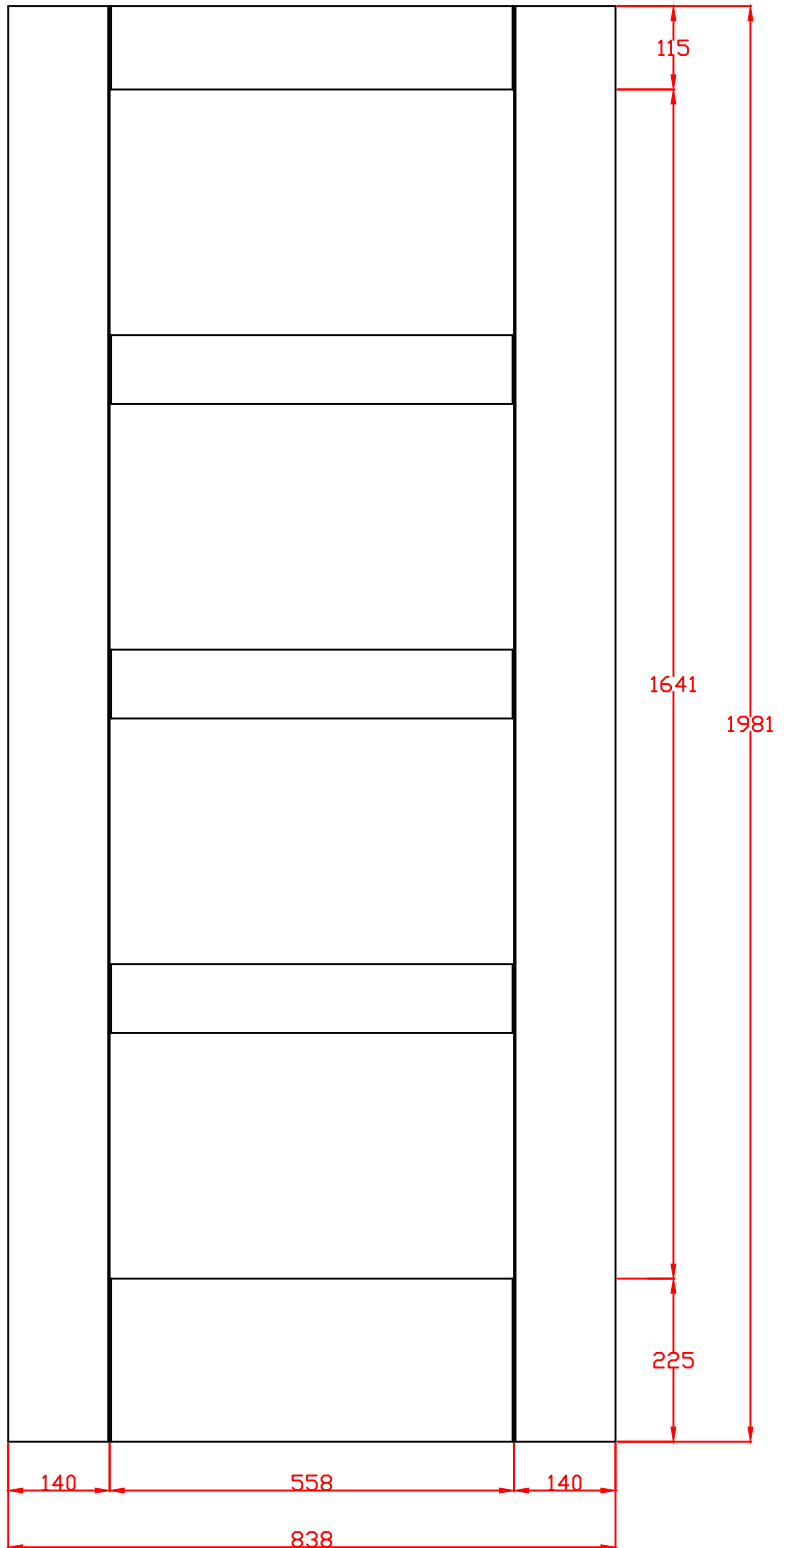

TITLE
WPSHA4P21 Internal White Primed Shaker 4 Panel 1981 x 533 x 35mm

APPROVED BY

REMARKS

DRAWN BY: Sara Tweddle
SCALE:
DRAWING NO:
CHECK BY:
DATE ISSUED: 29/11/24
Revision 2

These drawing designs are the registered intellectual property of XL Joinery Limited. Any attempt to share this information by copying and / or distribution of these drawings beyond the intended user may be considered a breach of the protected intellectual property design registration and may result in legal action."

TITLE	APPROVED BY	REMARKS
WPSHA4P28 Internal White Primed Shaker 4 Panel 1981 x 711 x 35mm		

APPROVED BY	REMARKS

DRAWN BY: Sara Twedde	Revision
SCALE:	2
DRAWING NO:	
CHECK BY:	
DATE ISSUED: 29/11/24	

These drawing designs are the registered intellectual property of XL Joinery Limited. Any attempt to share this information by copying and / or distribution of these drawings beyond the intended user may be considered a breach of the protected intellectual property design registration and may result in legal action."

TITLE	APPROVED BY	REMARKS
WPSHA4P30 Internal White Primed Shaker 4 Panel 1981 x 762 x 35mm		

DRAWN BY: Sara Tweddle
SCALE:
DRAWING NO:
CHECK BY:
DATE ISSUED: 29/11/24

Revision
2

These drawing designs are the registered intellectual property of XL Joinery Limited. Any attempt to share this information by copying and / or distribution of these drawings beyond the intended user may be considered a breach of the protected intellectual property design registration and may result in legal action."

WPSHA4P32 Internal White
Primed Shaker 4 Panel
2032 x 813 x 35mm

SCALE:	
DRAWING NO:	
CHECK BY:	
DATE ISSUED: 29/11/24	Revision 2

These drawing designs are the registered intellectual property of XL Joinery Limited. Any attempt to share this information by copying and / or distribution of these drawings beyond the intended user may be considered a breach of the protected intellectual property design registration and may result in legal action."