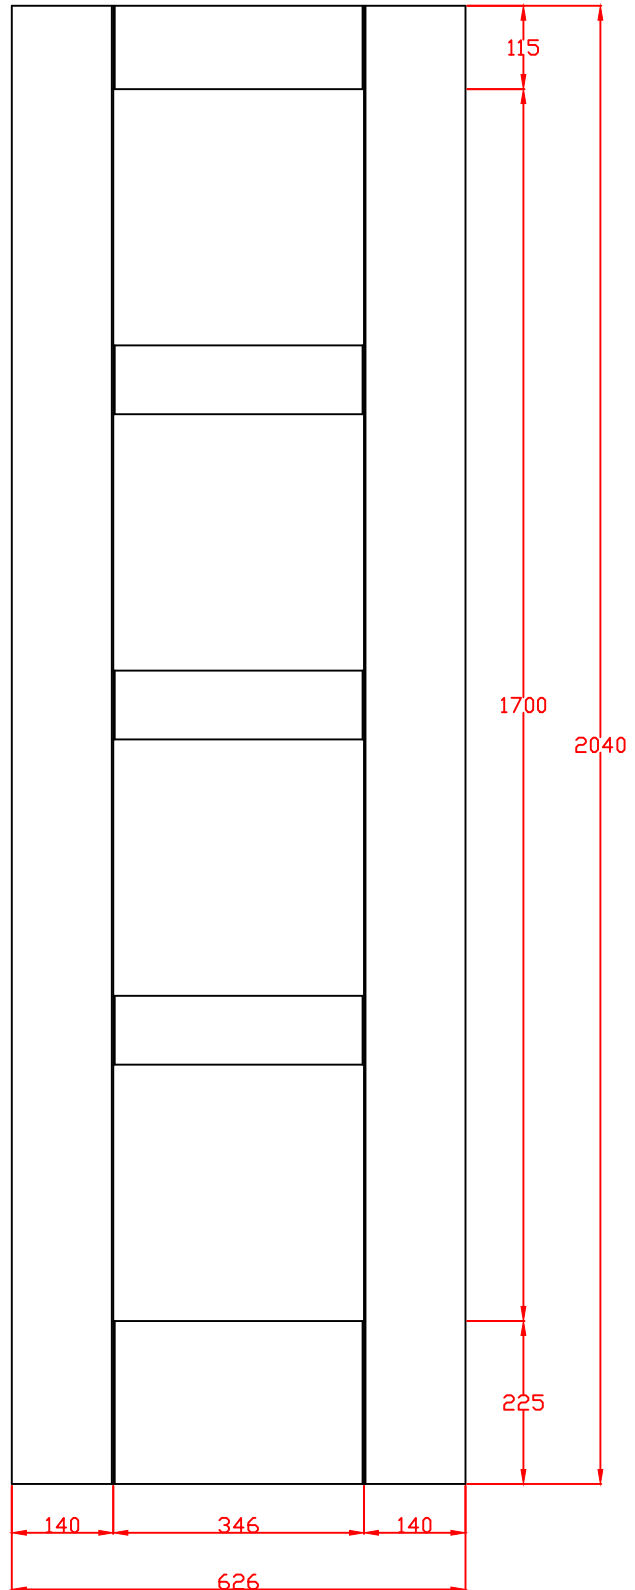

These drawing designs are the registered intellectual property of XL Joinery Limited. Any attempt to share this information by copying and / or distribution of these drawings beyond the intended user may be considered a breach of the protected intellectual property design registration and may result in legal action."

XL Joinery Ltd.
Holden Ing Way, Birstall, West Yorkshire, WF17 9AD
01924 350501 | www.xljoinery.co.uk

TITLE	APPROVED BY	REMARKS	DRAWN BY: Sara Twedde
WPSHA4P626 Internal White Primed Shaker 4 Panel 2040 x 626 x 40mm			SCALE:
			DRAWING NO:
			CHECK BY:
			DATE ISSUED: 29/11/24
			Revision 2