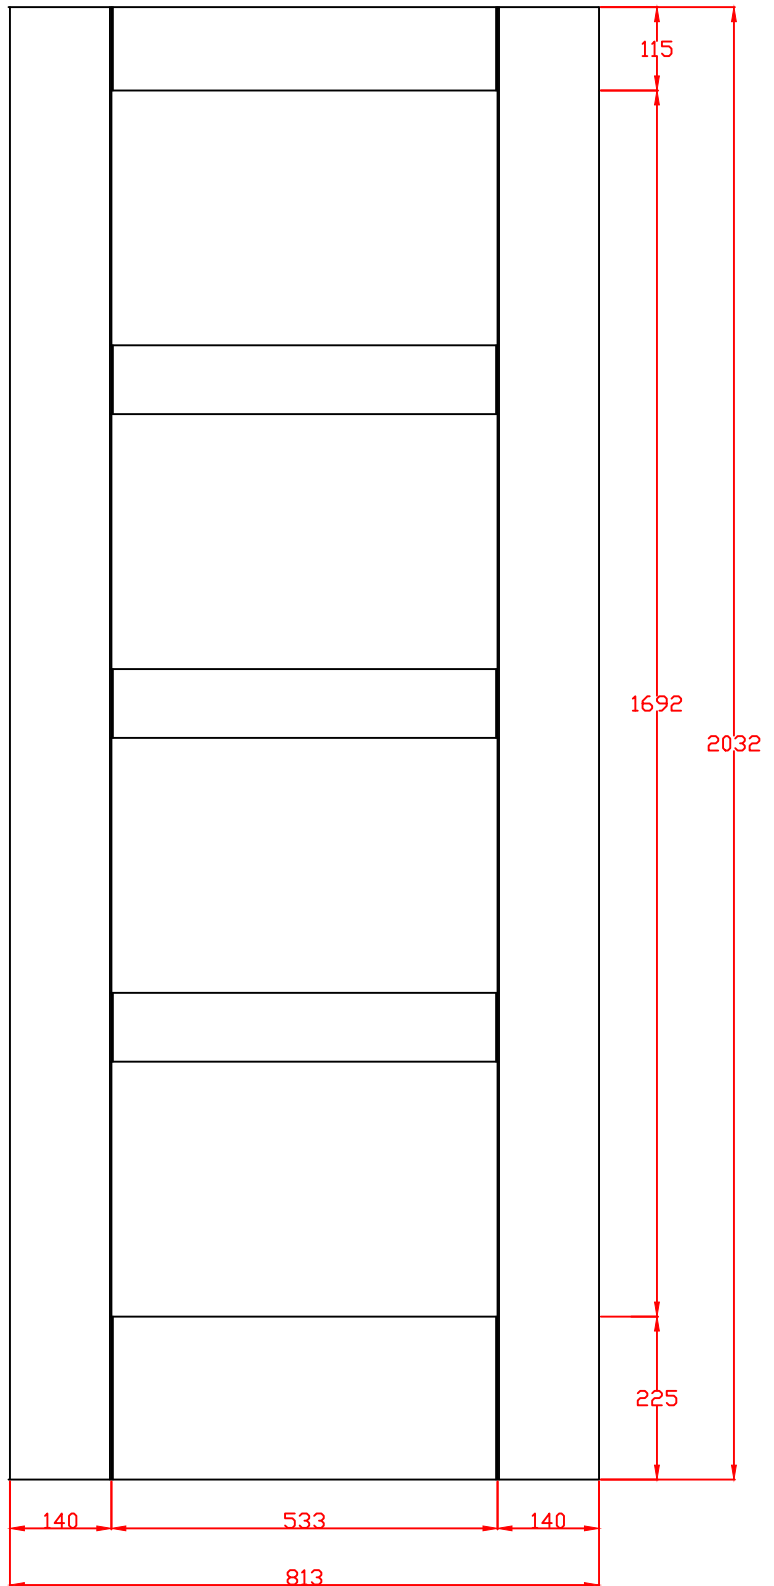

TITLE
WPSHA4P21 Internal White Primed Shaker 4 Panel 1981 x 533 x 35mm

APPROVED BY

REMARKS

DRAWN BY: Sara Tweddle
SCALE:
DRAWING NO:
CHECK BY:
DATE ISSUED: 29/11/24
Revision 2

These drawing designs are the registered intellectual property of XL Joinery Limited. Any attempt to share this information by copying and / or distribution of these drawings beyond the intended user may be considered a breach of the protected intellectual property design registration and may result in legal action."

TITLE	APPROVED BY	REMARKS
WPSHA4P28 Internal White Primed Shaker 4 Panel 1981 x 711 x 35mm		

APPROVED BY	REMARKS

DRAWN BY: Sara Twedde	Revision
SCALE:	2
DRAWING NO:	
CHECK BY:	
DATE ISSUED: 29/11/24	

These drawing designs are the registered intellectual property of XL Joinery Limited. Any attempt to share this information by copying and / or distribution of these drawings beyond the intended user may be considered a breach of the protected intellectual property design registration and may result in legal action."

TITLE	APPROVED BY	REMARKS
WPSHA4P30 Internal White Primed Shaker 4 Panel 1981 x 762 x 35mm		

DRAWN BY: Sara Tweddle
SCALE:
DRAWING NO:
CHECK BY:
DATE ISSUED: 29/11/24

Revision
2

These drawing designs are the registered intellectual property of XL Joinery Limited. Any attempt to share this information by copying and / or distribution of these drawings beyond the intended user may be considered a breach of the protected intellectual property design registration and may result in legal action."

WPSHA4P32 Internal White
Primed Shaker 4 Panel
2032 x 813 x 35mm

SCALE:	
DRAWING NO:	
CHECK BY:	
DATE ISSUED: 29/11/24	Revision 2

These drawing designs are the registered intellectual property of XL Joinery Limited. Any attempt to share this information by copying and / or distribution of these drawings beyond the intended user may be considered a breach of the protected intellectual property design registration and may result in legal action."