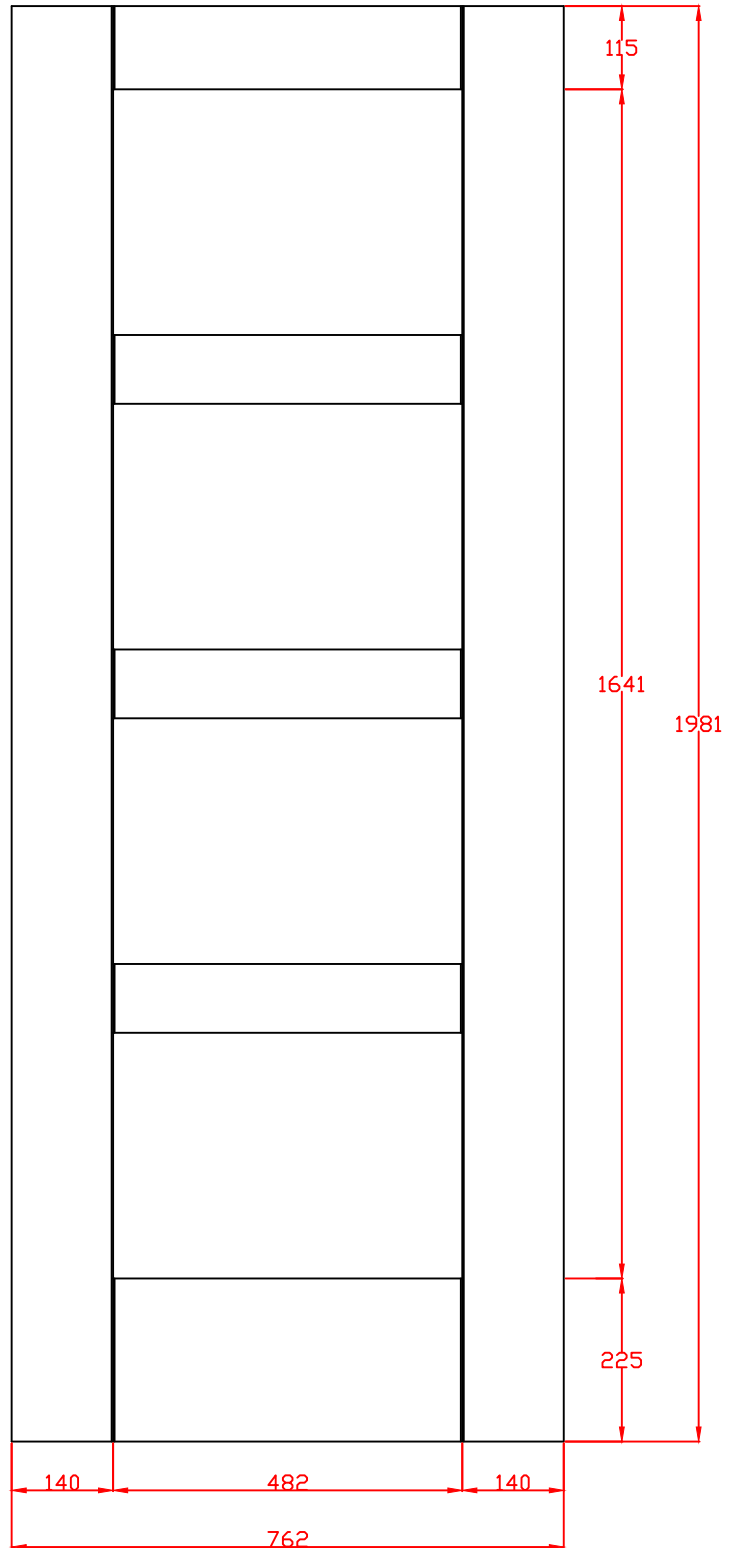

TITLE
WPSHA4P21 Internal White Primed Shaker 4 Panel 1981 x 533 x 35mm

APPROVED BY

REMARKS

DRAWN BY: Sara Tweddle
SCALE:
DRAWING NO:
CHECK BY:
DATE ISSUED: 29/11/24
Revision 2

These drawing designs are the registered intellectual property of XL Joinery Limited. Any attempt to share this information by copying and / or distribution of these drawings beyond the intended user may be considered a breach of the protected intellectual property design registration and may result in legal action."

TITLE	APPROVED BY	REMARKS
WPSHA4P27 Internal White Primed Shaker 4 Panel 1981 x 686 x 35mm		

DRAWN BY: Sara Tweddle SCALE: DRAWING NO: CHECK BY:
--

DATE ISSUED: 29/11/24	Revision 2
-----------------------	---------------

TITLE	APPROVED BY	REMARKS
WPSHA4P28 Internal White Primed Shaker 4 Panel 1981 x 711 x 35mm		

APPROVED BY	REMARKS

DRAWN BY: Sara Twedde	Revision
SCALE:	2
DRAWING NO:	
CHECK BY:	
DATE ISSUED: 29/11/24	

These drawing designs are the registered intellectual property of XL Joinery Limited. Any attempt to share this information by copying and / or distribution of these drawings beyond the intended user may be considered a breach of the protected intellectual property design registration and may result in legal action."

WPSHA4P32 Internal White
Primed Shaker 4 Panel
2032 x 813 x 35mm

SCALE:	
DRAWING NO:	
CHECK BY:	
DATE ISSUED: 29/11/24	Revision 2

These drawing designs are the registered intellectual property of XL Joinery Limited. Any attempt to share this information by copying and / or distribution of these drawings beyond the intended user may be considered a breach of the protected intellectual property design registration and may result in legal action."