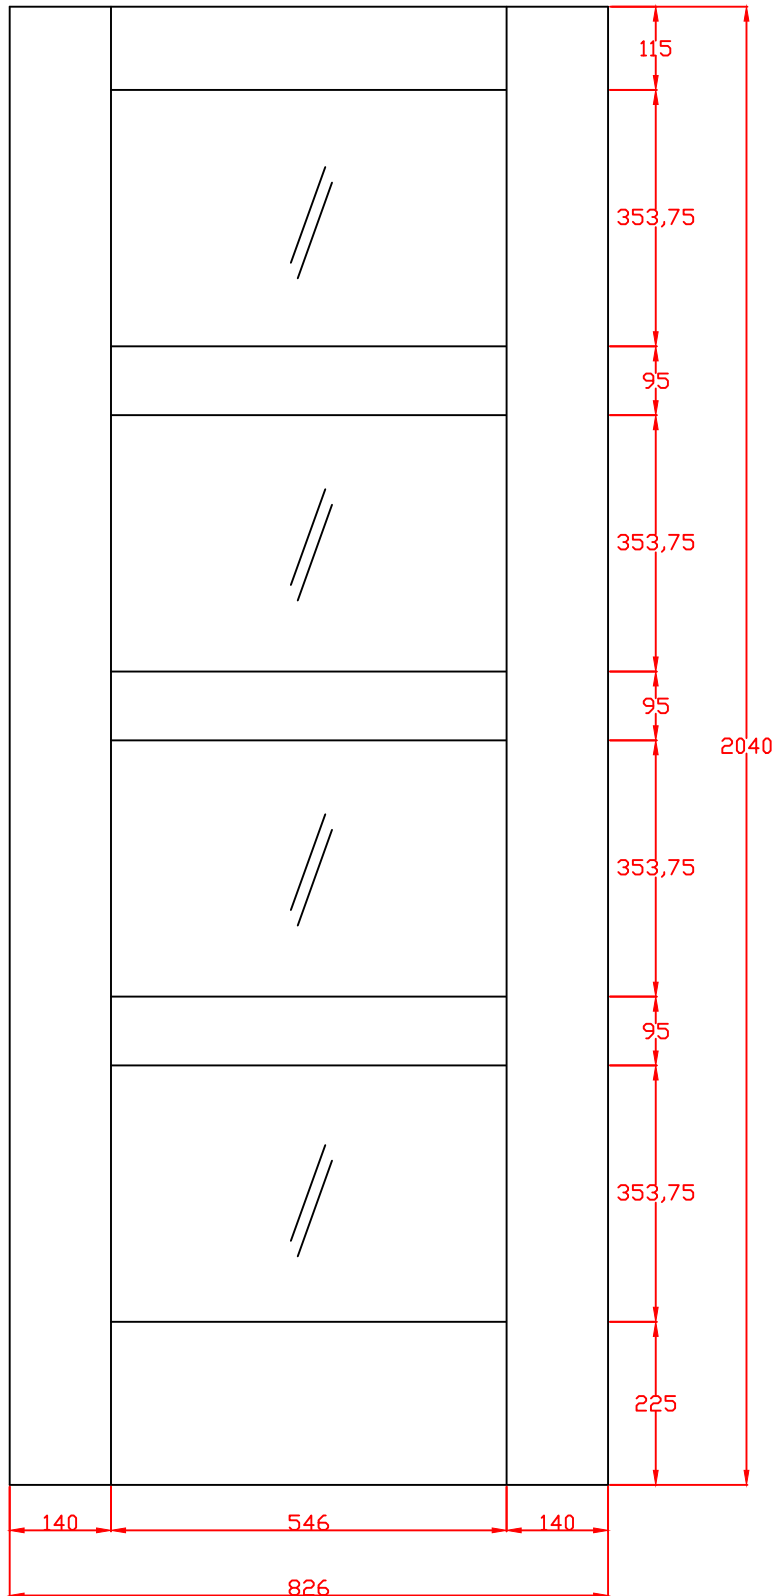

These drawing designs are the registered intellectual property of XL Joinery Limited. Any attempt to share this information by copying and / or distribution of these drawings beyond the intended user may be considered a breach of the protected intellectual property design registration and may result in legal action."

Clear Toughened Glass

11mm Lipping

XL Joinery Ltd.
Holden Ing Way, Birstall, West Yorkshire, WF17 9AD
01924 350501 | www.xljoinery.co.uk

TITLE	APPROVED BY	REMARKS	DRAWN BY: Sara Tweddle
GOSHA4L826C Internal Oak Shaker 4 Light Door with Clear Glass 2040 x 826 x 40mm			SCALE:
			DRAWING NO:
			CHECK BY:
			DATE ISSUED: 18/11/24
			Revision 2