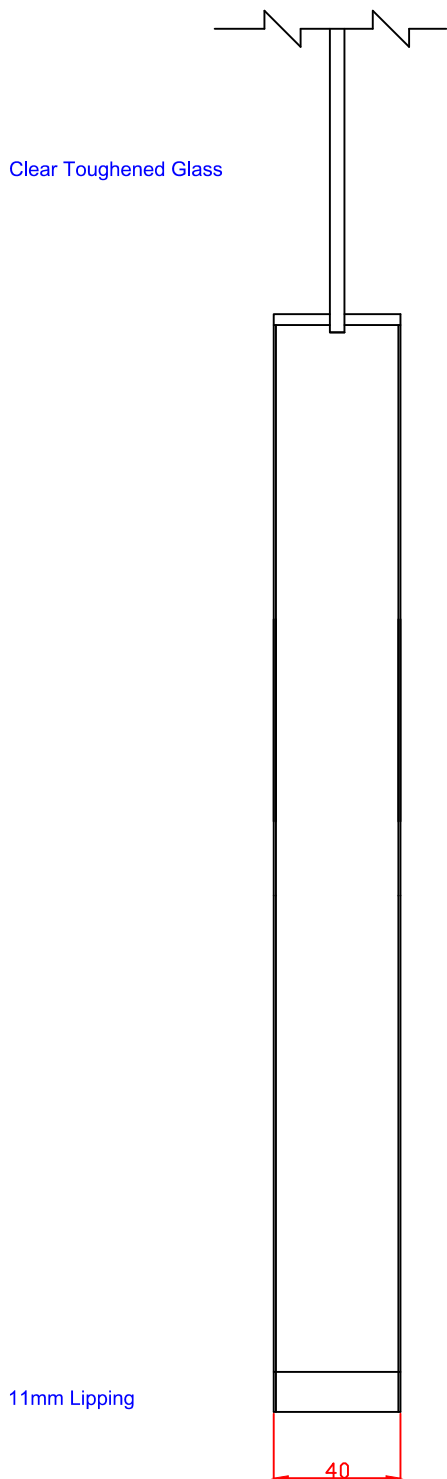

These drawing designs are the registered intellectual property of XL Joinery Limited. Any attempt to share this information by copying and / or distribution of these drawings beyond the intended user may be considered a breach of the protected intellectual property design registration and may result in legal action."

ISO 9001
Quality Management Systems
CERTIFIED
FM518105

ISO 14001
Environmental Management
CERTIFIED
EMS578330

XL Joinery Ltd.
Holden Ing Way, Birstall, West Yorkshire, WF17 9AD
01924 350501 | www.xljoinery.co.uk

TITLE
GOSHA4L626C Internal Oak Shaker 4 Light Door with Clear Glass 2040 x 626 x 40mm

APPROVED BY

REMARKS

DRAWN BY: Sara Tweddle	
SCALE:	
DRAWING NO:	
CHECK BY:	
DATE ISSUED: 18/11/24	Revision 2