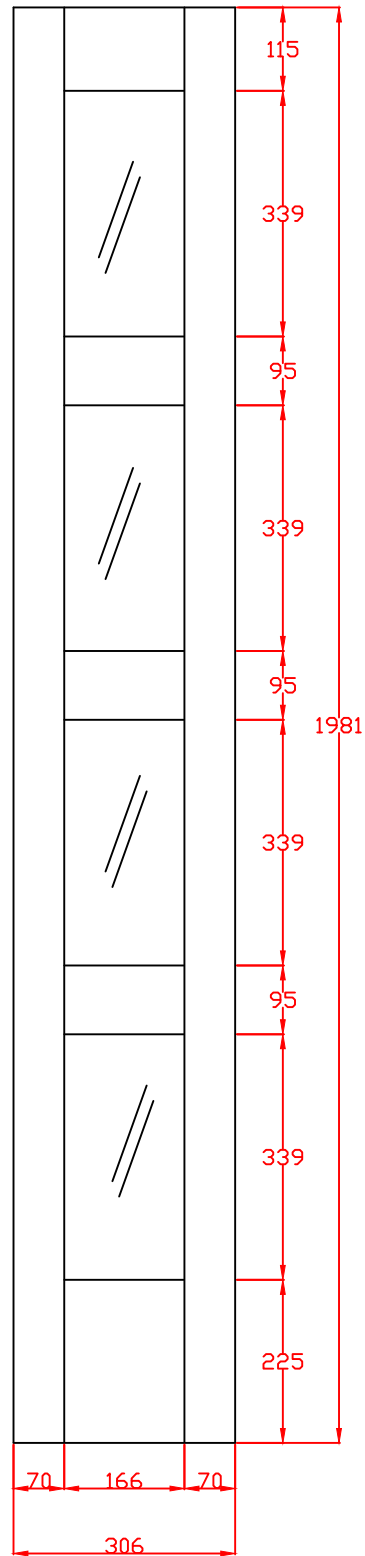

These drawing designs are the registered intellectual property of XL Joinery Limited. Any attempt to share this information by copying and / or distribution of these drawings beyond the intended user may be considered a breach of the protected intellectual property design registration and may result in legal action."

ISO 9001
Quality Management Systems
CERTIFIED
FM518105

ISO 14001
Environmental Management
CERTIFIED
EM5578330

XL Joinery Ltd.
Holden Ing Way, Birstall, West Yorkshire, WF17 9AD
01924 350501 | www.xljoinery.co.uk

TITLE

GOSHA4L12C
Internal Oak Shaker 4 Light
Door with Clear Glass
1981 x 306 x 35mm

APPROVED BY

REMARKS

DRAWN BY: Sara Tweddle	
SCALE:	
DRAWING NO:	
CHECK BY:	
DATE ISSUED: 18/11/24	Revision 2