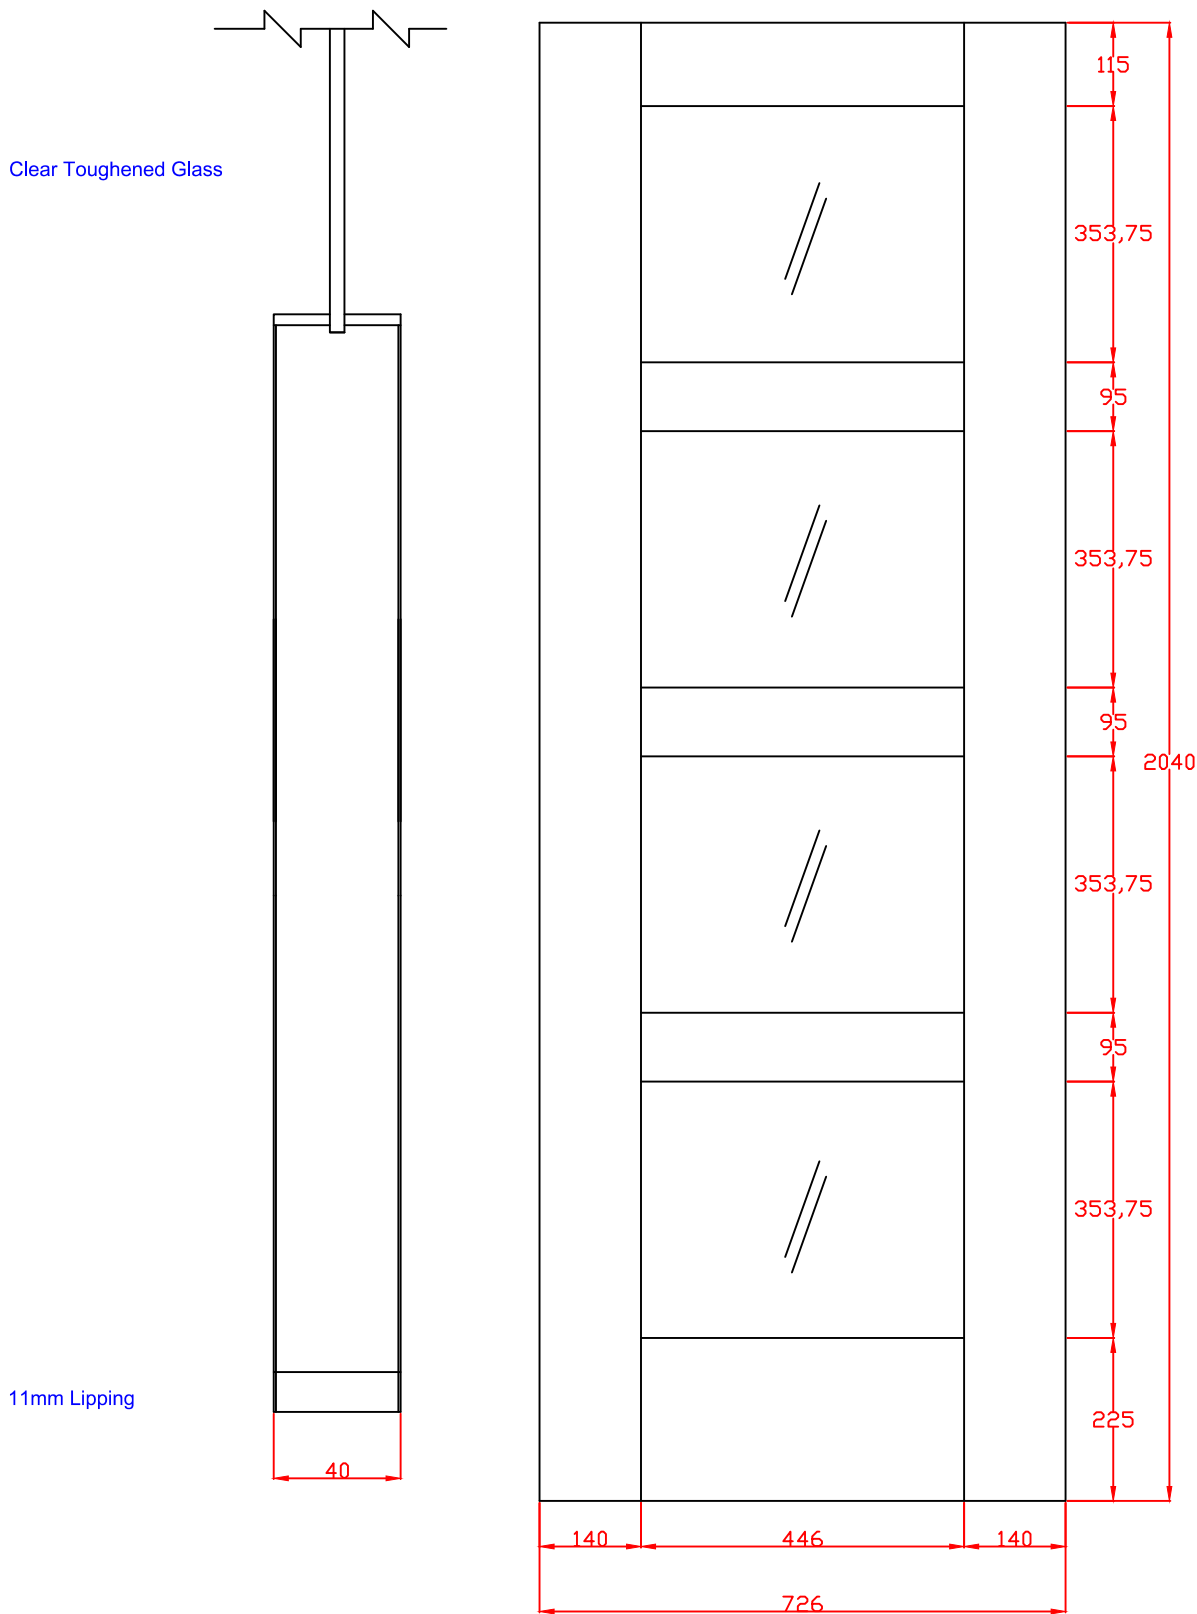

TITLE
GOSHA4L626C Internal Oak Shaker 4 Light Door with Clear Glass 2040 x 626 x 40mm

APPROVED BY

REMARKS

DRAWN BY: Sara Tweddle	
SCALE:	
DRAWING NO:	
CHECK BY:	
DATE ISSUED: 18/11/24	Revision 2

These drawing designs are the registered intellectual property of XL Joinery Limited. Any attempt to share this information by copying and / or distribution of these drawings beyond the intended user may be considered a breach of the protected intellectual property design registration and may result in legal action."

TITLE	APPROVED BY	REMARKS	DRAWN BY: Sara Tweddle
GOSHA4L726C Internal Oak Shaker 4 Light Door with Clear Glass 2040 x 726 x 40mm			SCALE:
			DRAWING NO:
			CHECK BY:
			DATE ISSUED: 18/11/24
			Revision 2

Clear Toughened Glass

11mm Lipping

XL Joinery Ltd.
Holden Ing Way, Birstall, West Yorkshire, WF17 9AD
01924 350501 | www.xljoinery.co.uk

TITLE	APPROVED BY	REMARKS	DRAWN BY: Sara Tweddle
GOSHA4L826C Internal Oak Shaker 4 Light Door with Clear Glass 2040 x 826 x 40mm			SCALE:
			DRAWING NO:
			CHECK BY:
			DATE ISSUED: 18/11/24
			Revision 2

TITLE	APPROVED BY	REMARKS
GOSHA4L926C Internal Oak Shaker 4 Light Door with Clear Glass 2040 x 926 x 40mm		

DRAWN BY: Sara Tweddle
SCALE:
DRAWING NO:
CHECK BY:
DATE ISSUED: 18/11/24

Revision
2