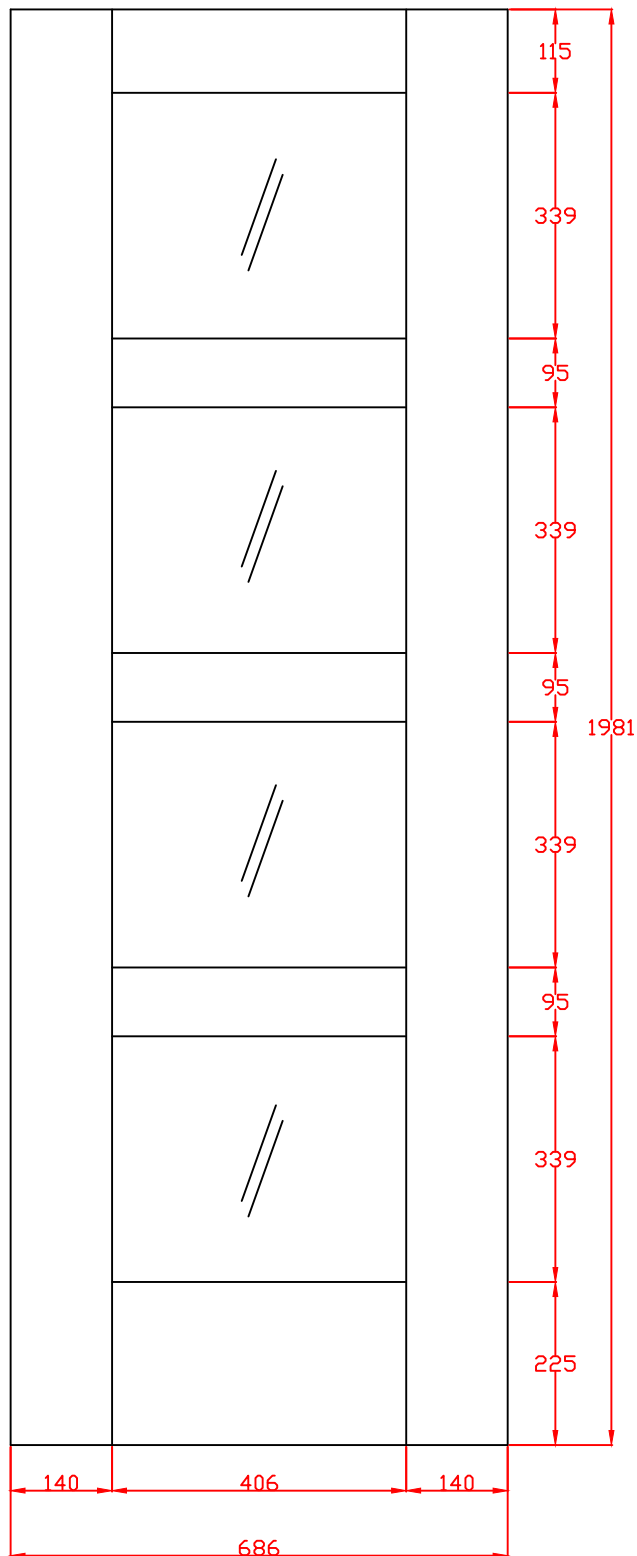

These drawing designs are the registered intellectual property of XL Joinery Limited. Any attempt to share this information by copying and / or distribution of these drawings beyond the intended user may be considered a breach of the protected intellectual property design registration and may result in legal action."

bsi
ISO 9001 Quality Management Systems CERTIFIED
ISO 14001 Environmental Management Systems CERTIFIED
FM518105 EMS578330

XL Joinery Ltd.
Holden Ing Way, Birstall, West Yorkshire, WF17 9AD
01924 350501 | www.xljoinery.co.uk

TITLE
GOSHA4L27C Internal Oak Shaker 4 Light Door with Clear Glass 1981 x 686 x 35mm

APPROVED BY

REMARKS

DRAWN BY: Sara Tweddle	
SCALE:	
DRAWING NO:	
CHECK BY:	
DATE ISSUED: 18/11/24	Revision 2