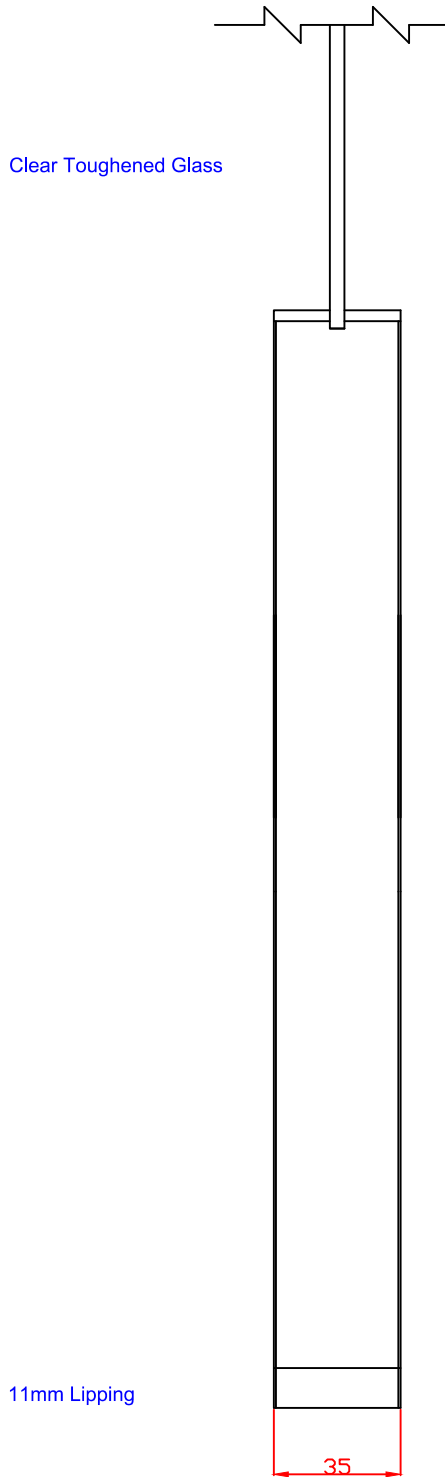

Technical drawings

GOSHA4LC

Unfinished Oak Shaker
with Clear Glass

These drawing designs are the registered intellectual property of XL Joinery Limited. Any attempt to share this information by copying and / or distribution of these drawings beyond the intended user may be considered a breach of the protected intellectual property design registration and may result in legal action."

TITLE

GOSHA4L12C
 Internal Oak Shaker 4 Light
 Door with Clear Glass
 1981 x 306 x 35mm

APPROVED BY

REMARKS

DRAWN BY: Sara Tweddle	
SCALE:	
DRAWING NO:	
CHECK BY:	
DATE ISSUED: 18/11/24	Revision 2

These drawing designs are the registered intellectual property of XL Joinery Limited. Any attempt to share this information by copying and / or distribution of these drawings beyond the intended user may be considered a breach of the protected intellectual property design registration and may result in legal action."

XL Joinery Ltd.
Holden Ing Way, Birstall, West Yorkshire, WF17 9AD
01924 350501 | www.xljoinery.co.uk

TITLE	APPROVED BY	REMARKS	DRAWN BY: Sara Twedde
GOSHA4L24C Internal Oak Shaker 4 Light Door with Clear Glass 1981 x 610 x 35mm			SCALE:
			DRAWING NO:
			CHECK BY:
			DATE ISSUED: 18/11/24
			Revision 2

TITLE
GOSHA4L27C Internal Oak Shaker 4 Light Door with Clear Glass 1981 x 686 x 35mm

APPROVED BY

REMARKS

DRAWN BY: Sara Tweddle	
SCALE:	
DRAWING NO:	
CHECK BY:	
DATE ISSUED: 18/11/24	Revision 2

These drawing designs are the registered intellectual property of XL Joinery Limited. Any attempt to share this information by copying and / or distribution of these drawings beyond the intended user may be considered a breach of the protected intellectual property design registration and may result in legal action."