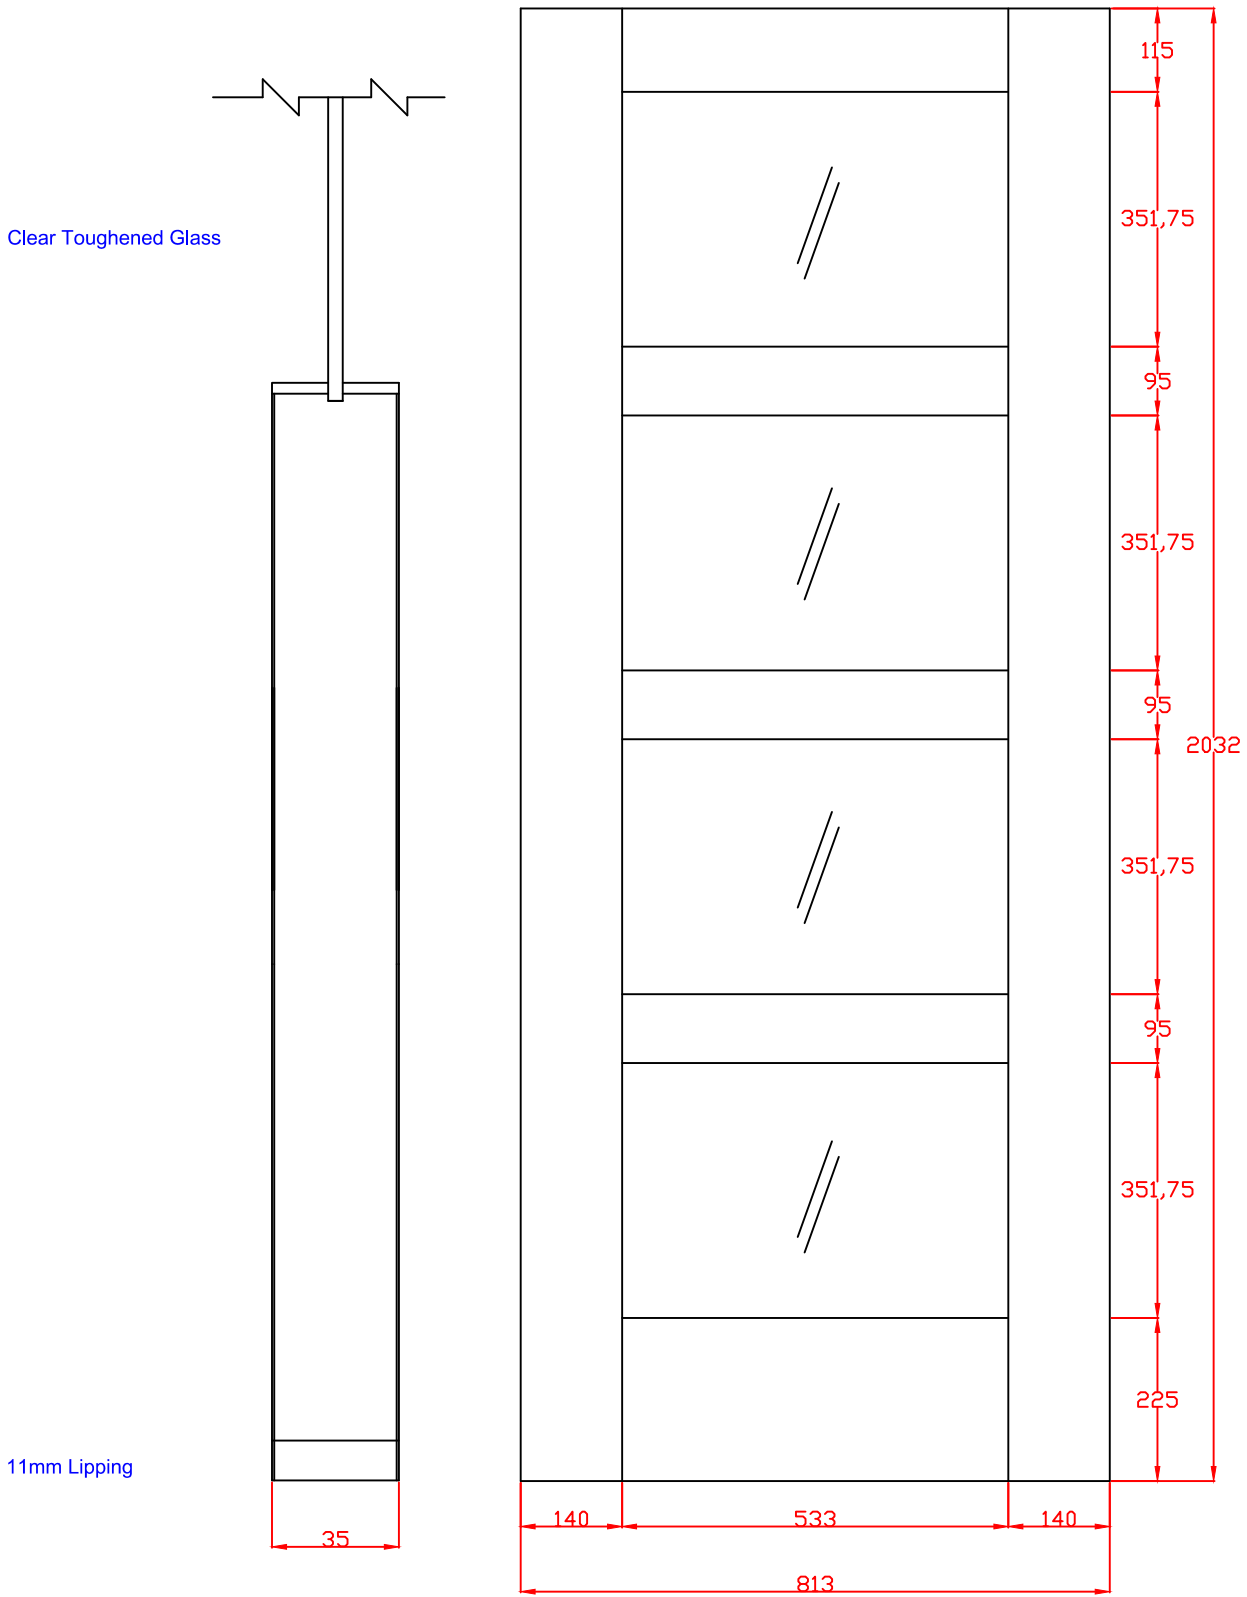

These drawing designs are the registered intellectual property of XL Joinery Limited. Any attempt to share this information by copying and / or distribution of these drawings beyond the intended user may be considered a breach of the protected intellectual property design registration and may result in legal action."

XL Joinery Ltd.
Holden Ing Way, Birstall, West Yorkshire, WF17 9AD
01924 350501 | www.xljoinery.co.uk

TITLE	APPROVED BY	REMARKS	DRAWN BY: Sara Twedde
GOSHA4L32C Internal Oak Shaker 4 Light Door with Clear Glass 2032 x 813 x 35mm			SCALE:
			DRAWING NO:
			CHECK BY:
			DATE ISSUED: 18/11/24
			Revision 2