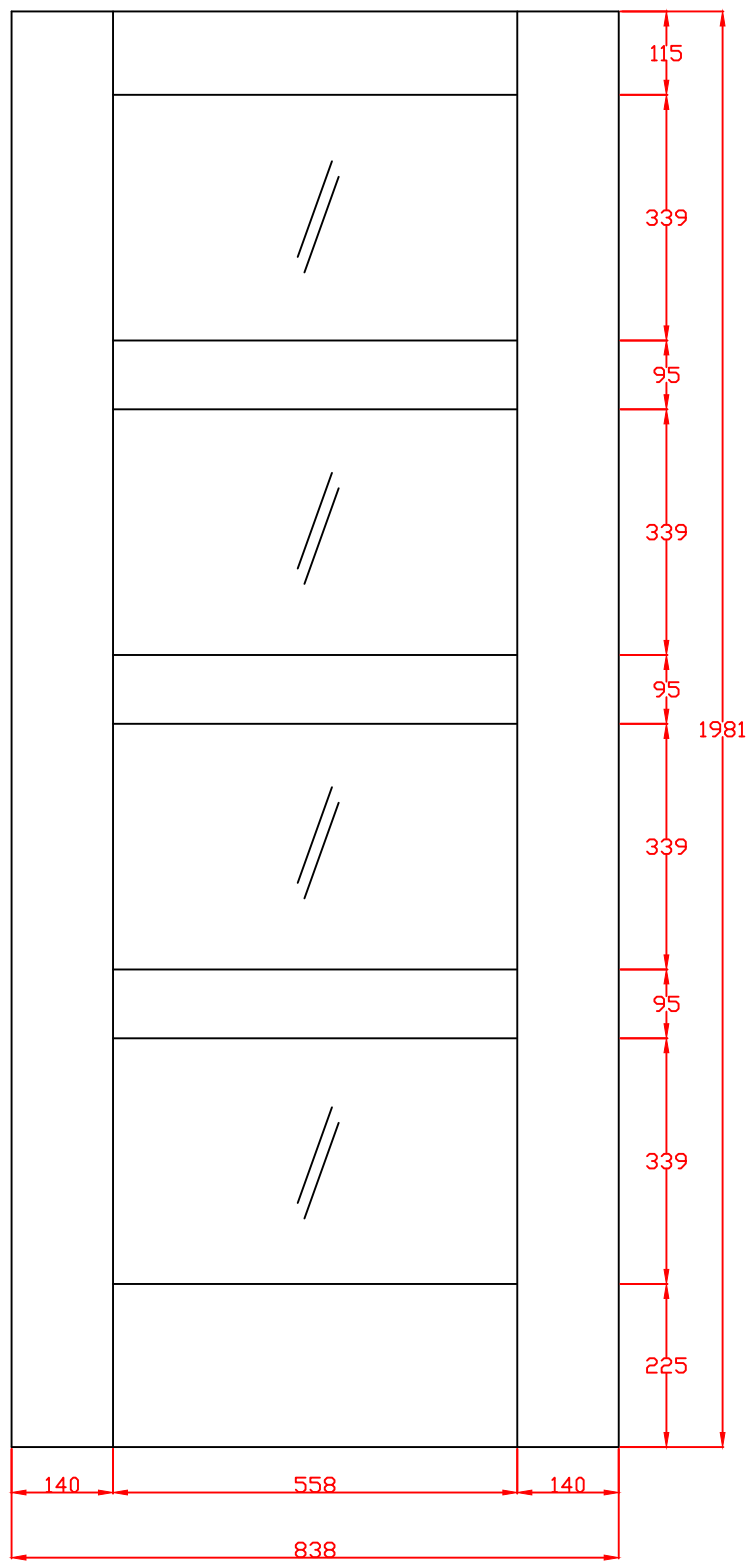

115

339

95

339

95

1981

339

95

339

225

140

558

140

838

XL Joinery Ltd.
Holden Ing Way, Birstall, West Yorkshire, WF17 9AD
01924 350501 | www.xljoinery.co.uk

TITLE	APPROVED BY	REMARKS	DRAWN BY: Sara Twedde
GOSHA4L33C Internal Oak Shaker 4 Light Door with Clear Glass 1981 x 838 x 35mm			SCALE:
			DRAWING NO:
			CHECK BY:
			DATE ISSUED: 18/11/24
			Revision 2