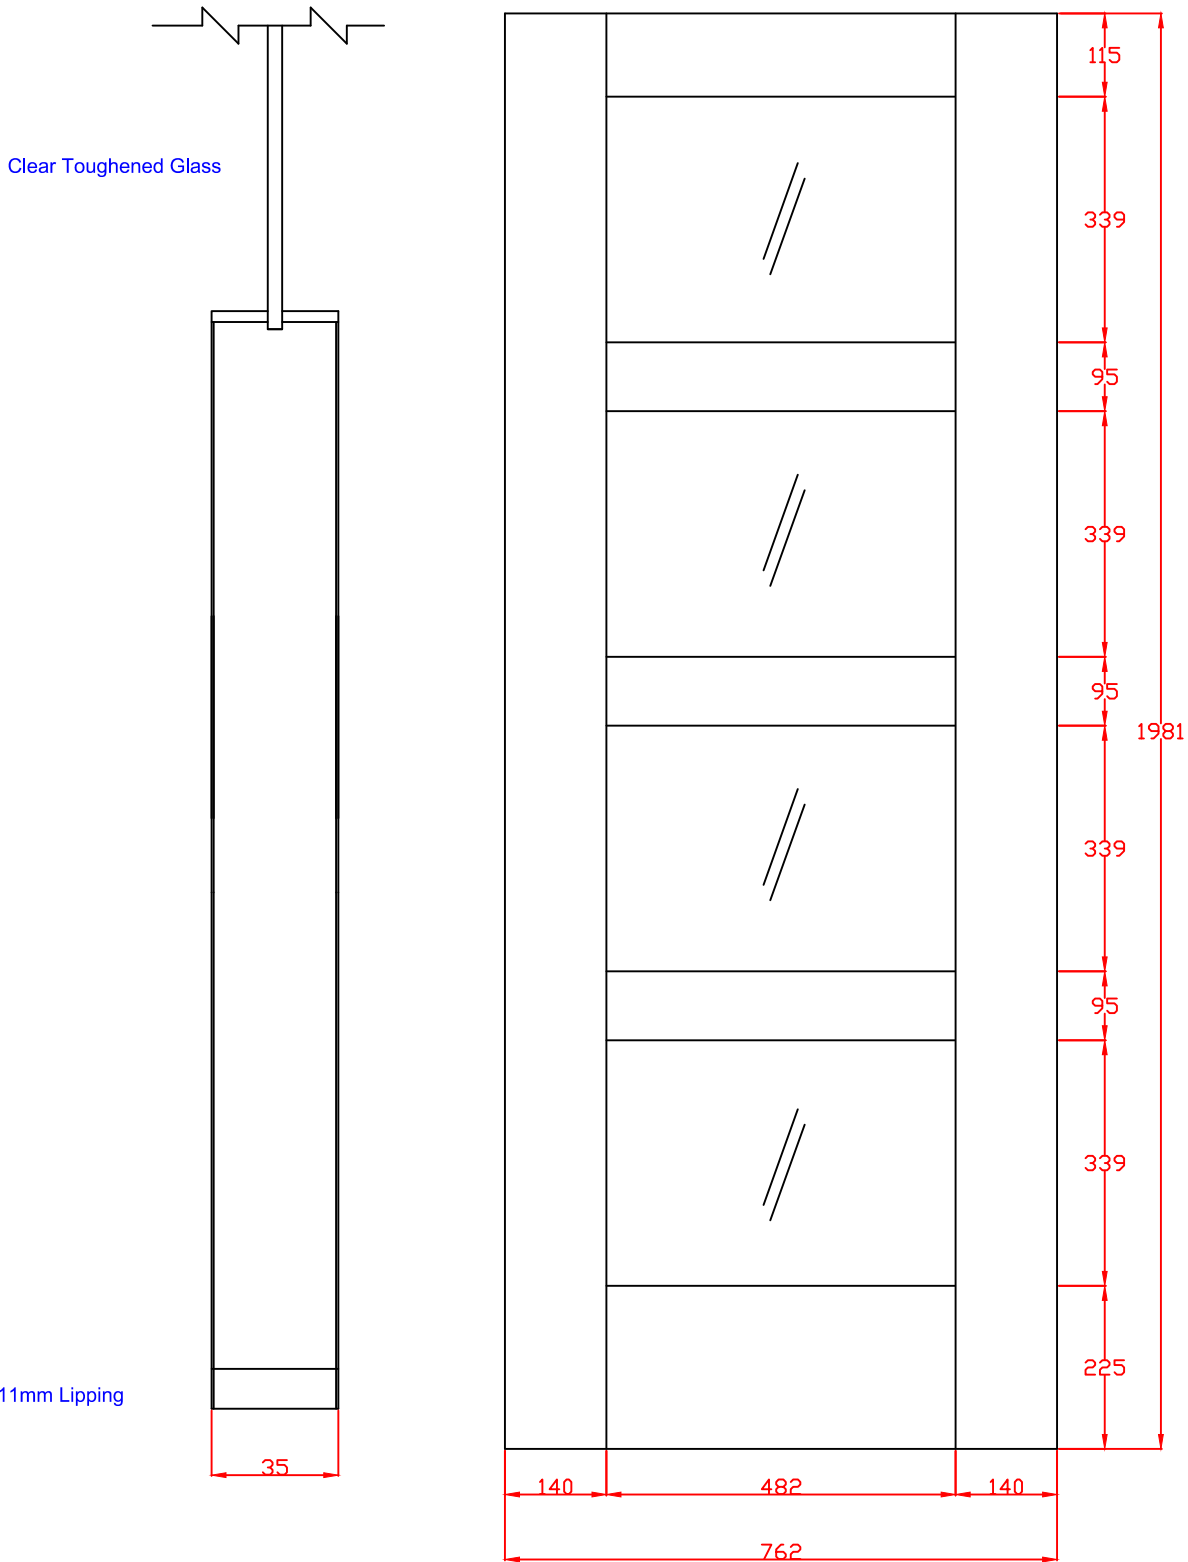

TITLE

GOSHA4L12C
 Internal Oak Shaker 4 Light
 Door with Clear Glass
 1981 x 306 x 35mm

APPROVED BY

REMARKS

DRAWN BY: Sara Tweddle	
SCALE:	
DRAWING NO:	
CHECK BY:	
DATE ISSUED: 18/11/24	Revision 2

These drawing designs are the registered intellectual property of XL Joinery Limited. Any attempt to share this information by copying and / or distribution of these drawings beyond the intended user may be considered a breach of the protected intellectual property design registration and may result in legal action."

TITLE
GOSHA4L27C Internal Oak Shaker 4 Light Door with Clear Glass 1981 x 686 x 35mm

APPROVED BY

REMARKS

DRAWN BY: Sara Tweddle	
SCALE:	
DRAWING NO:	
CHECK BY:	
DATE ISSUED: 18/11/24	Revision 2

These drawing designs are the registered intellectual property of XL Joinery Limited. Any attempt to share this information by copying and / or distribution of these drawings beyond the intended user may be considered a breach of the protected intellectual property design registration and may result in legal action."

TITLE
GOSHA4L30C
 Internal Oak Shaker 4 Light
 Door with Clear Glass
 1981 x 762 x 35mm

APPROVED BY

REMARKS

DRAWN BY: Sara Tweddle

SCALE:

DRAWING NO:

CHECK BY:

DATE ISSUED: 18/11/24