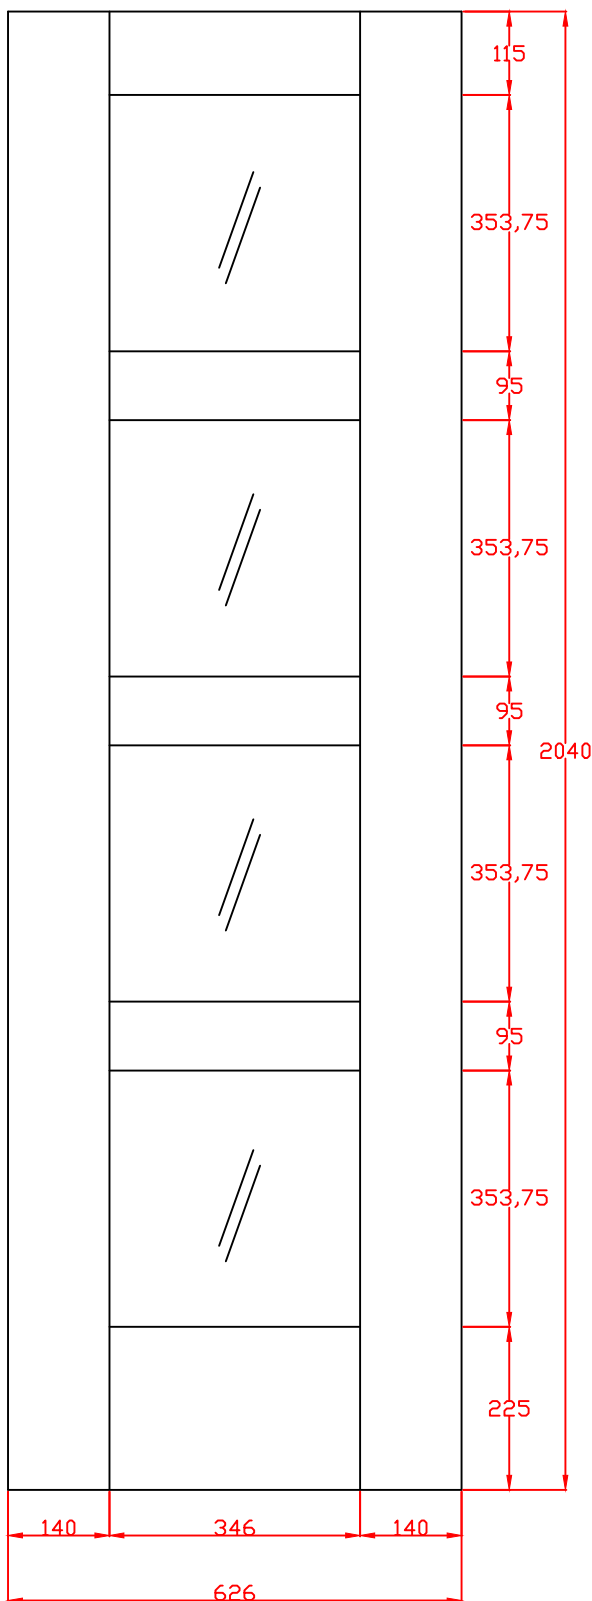

These drawing designs are the registered intellectual property of XL Joinery Limited. Any attempt to share this information by copying and / or distribution of these drawings beyond the intended user may be considered a breach of the protected intellectual property design registration and may result in legal action."

ISO 9001
Quality Management Systems
CERTIFIED
FM518105

ISO 14001
Environmental Management
CERTIFIED
EMS578330

XL Joinery Ltd.
Holden Ing Way, Birstall, West Yorkshire, WF17 9AD
01924 350501 | www.xljoinery.co.uk

TITLE
GOSHA4L626C Internal Oak Shaker 4 Light Door with Clear Glass 2040 x 626 x 40mm

APPROVED BY

REMARKS

DRAWN BY: Sara Tweddle	
SCALE:	
DRAWING NO:	
CHECK BY:	
DATE ISSUED: 18/11/24	Revision 2