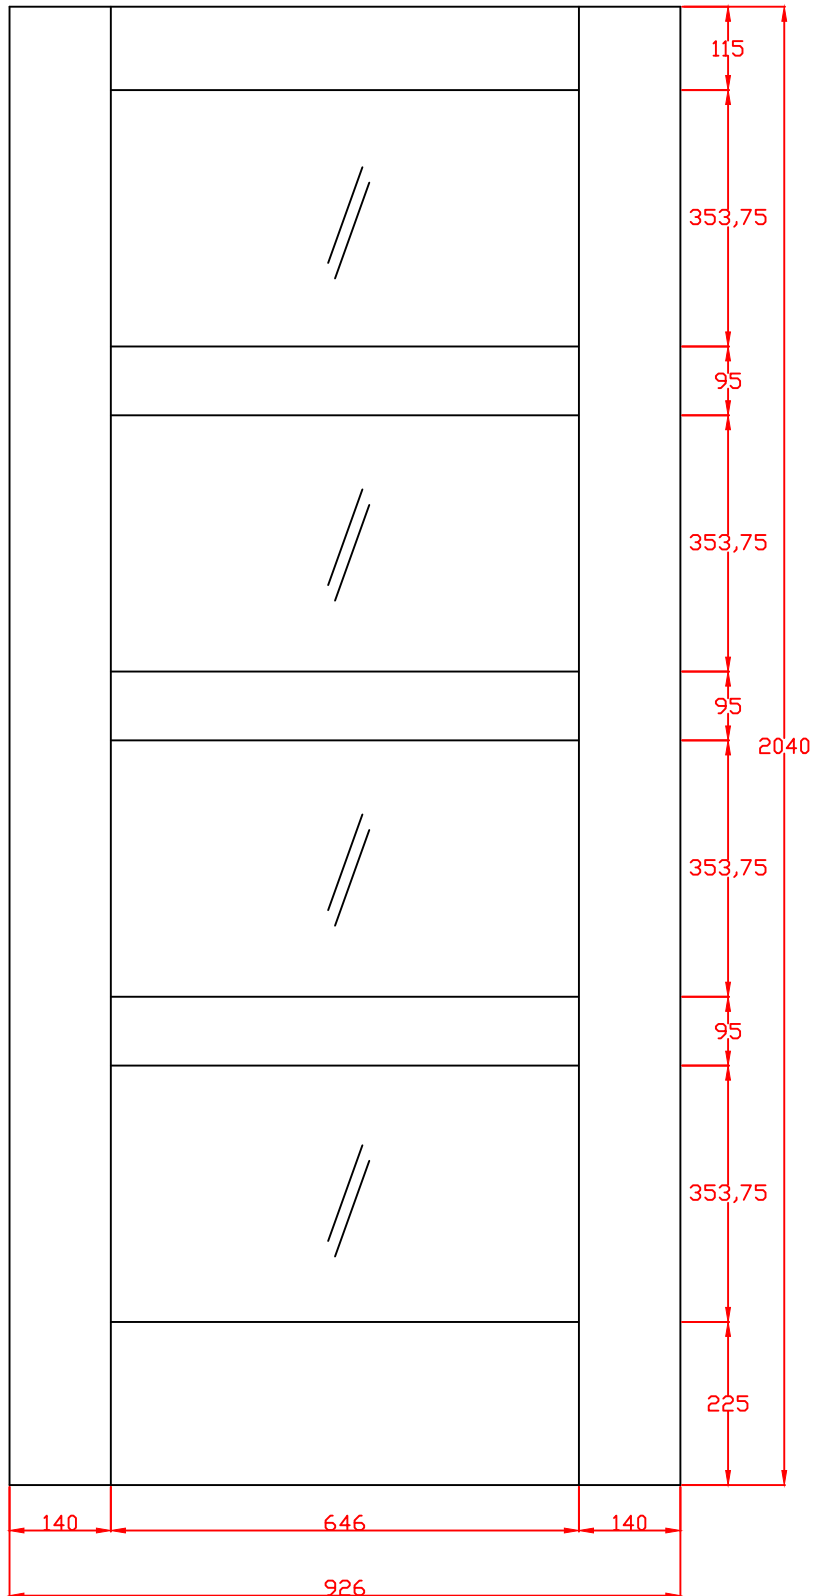

ISO 9001 Quality Management Systems CERTIFIED FM518105	 ISO 14001 Environmental Management CERTIFIED EMS578330
XL Joinery Ltd. Holden Ing Way, Birstall, West Yorkshire, WF17 9AD 01924 350501 | www.xljoinery.co.uk	

TITLE	APPROVED BY	REMARKS
GOSHA4L926C Internal Oak Shaker 4 Light Door with Clear Glass 2040 x 926 x 40mm		

DRAWN BY: Sara Tweddle
SCALE:
DRAWING NO:
CHECK BY:
DATE ISSUED: 18/11/24

Revision
2