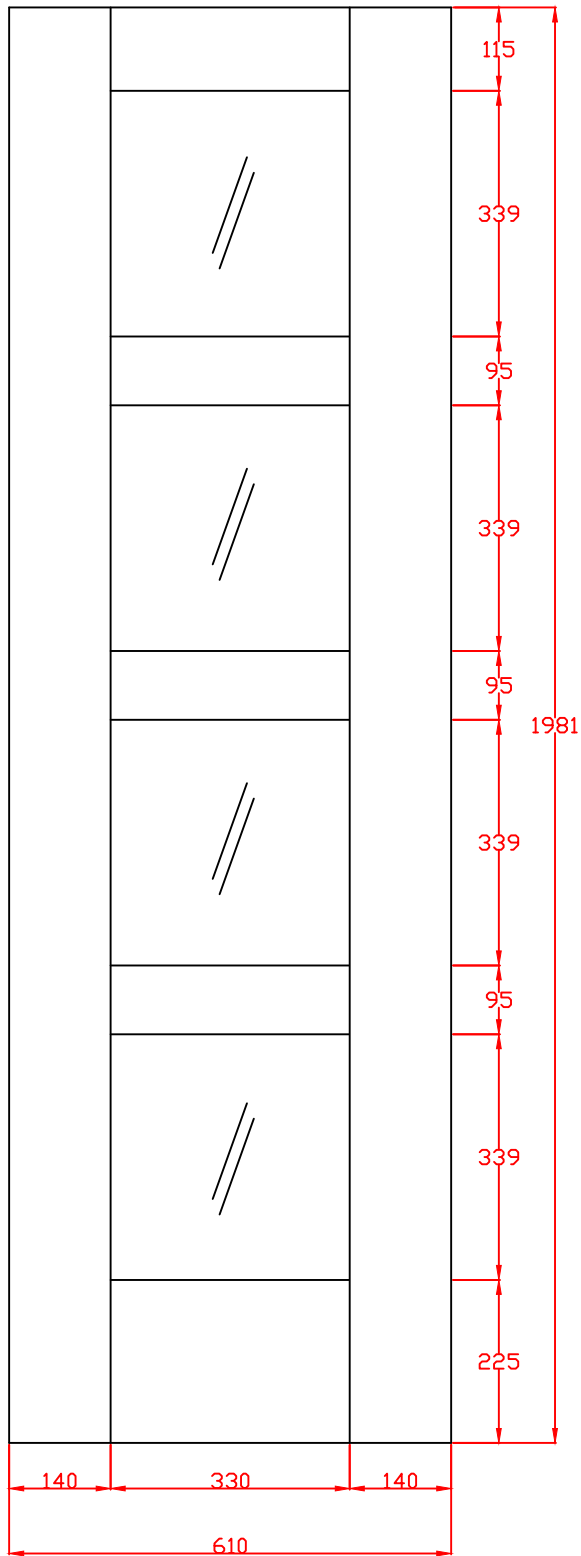

TITLE

GOSHA4L12C
 Internal Oak Shaker 4 Light
 Door with Clear Glass
 1981 x 306 x 35mm

APPROVED BY

REMARKS

DRAWN BY: Sara Tweddle	
SCALE:	
DRAWING NO:	
CHECK BY:	
DATE ISSUED: 18/11/24	Revision 2

These drawing designs are the registered intellectual property of XL Joinery Limited. Any attempt to share this information by copying and / or distribution of these drawings beyond the intended user may be considered a breach of the protected intellectual property design registration and may result in legal action."

XL Joinery Ltd.
Holden Ing Way, Birstall, West Yorkshire, WF17 9AD
01924 350501 | www.xljoinery.co.uk

TITLE	APPROVED BY	REMARKS	DRAWN BY: Sara Twedde
GOSHA4L24C Internal Oak Shaker 4 Light Door with Clear Glass 1981 x 610 x 35mm			SCALE:
			DRAWING NO:
			CHECK BY:
			DATE ISSUED: 18/11/24
			Revision 2

TITLE
GOSHA4L27C Internal Oak Shaker 4 Light Door with Clear Glass 1981 x 686 x 35mm

APPROVED BY

REMARKS

DRAWN BY: Sara Tweddle	
SCALE:	
DRAWING NO:	
CHECK BY:	
DATE ISSUED: 18/11/24	Revision 2

These drawing designs are the registered intellectual property of XL Joinery Limited. Any attempt to share this information by copying and / or distribution of these drawings beyond the intended user may be considered a breach of the protected intellectual property design registration and may result in legal action."

TITLE
GOSHA4L30C
 Internal Oak Shaker 4 Light
 Door with Clear Glass
 1981 x 762 x 35mm

APPROVED BY

REMARKS

DRAWN BY: Sara Tweddle

SCALE:

DRAWING NO:

CHECK BY:

DATE ISSUED: 18/11/24