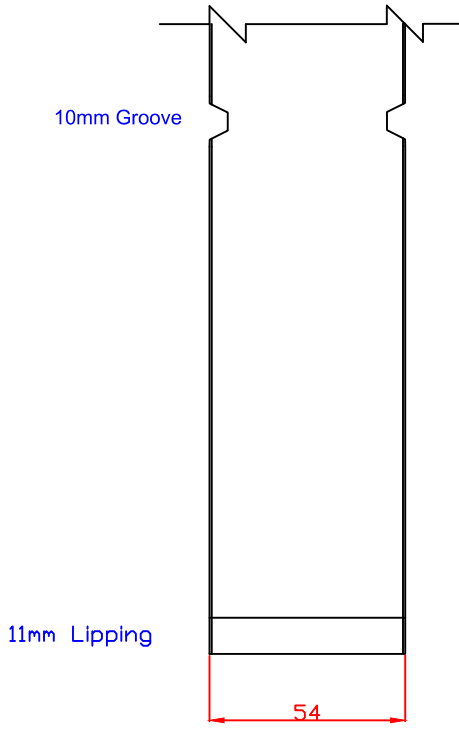

# OOSUF-FD60

Unfinished Oak Suffolk Original  
FD60 Fire Door

10mm Groove

11mm Lipping

These drawing designs are the registered intellectual property of XL Joinery Limited. Any attempt to share this information by copying and / or distribution of these drawings beyond the intended user may be considered a breach of the protected intellectual property design registration and may result in legal action."

XL Joinery Ltd.  
Holden Ing Way, Birstall, West Yorkshire, WF17 9AD  
01924 350501 | www.xljoinery.co.uk

TITLE	APPROVED BY	REMARKS	DRAWN BY: Sara Twedde
□□SUF30-FD60 Oak Internal Suffolk Original Fire Door 1981 x 762 x 54			SCALE:
			DRAWING NO:
			CHECK BY:
			DATE ISSUED: 29/10/24
			Revision 2

TITLE	APPROVED BY	REMARKS	DRAWN BY: Sara Twedde
□□SUF33-FD60 Oak Internal Suffolk Original Fire Door 1981 x 838 x 54			SCALE:
			DRAWING NO:
			CHECK BY:
			DATE ISSUED: 29/10/24
			Revision 2