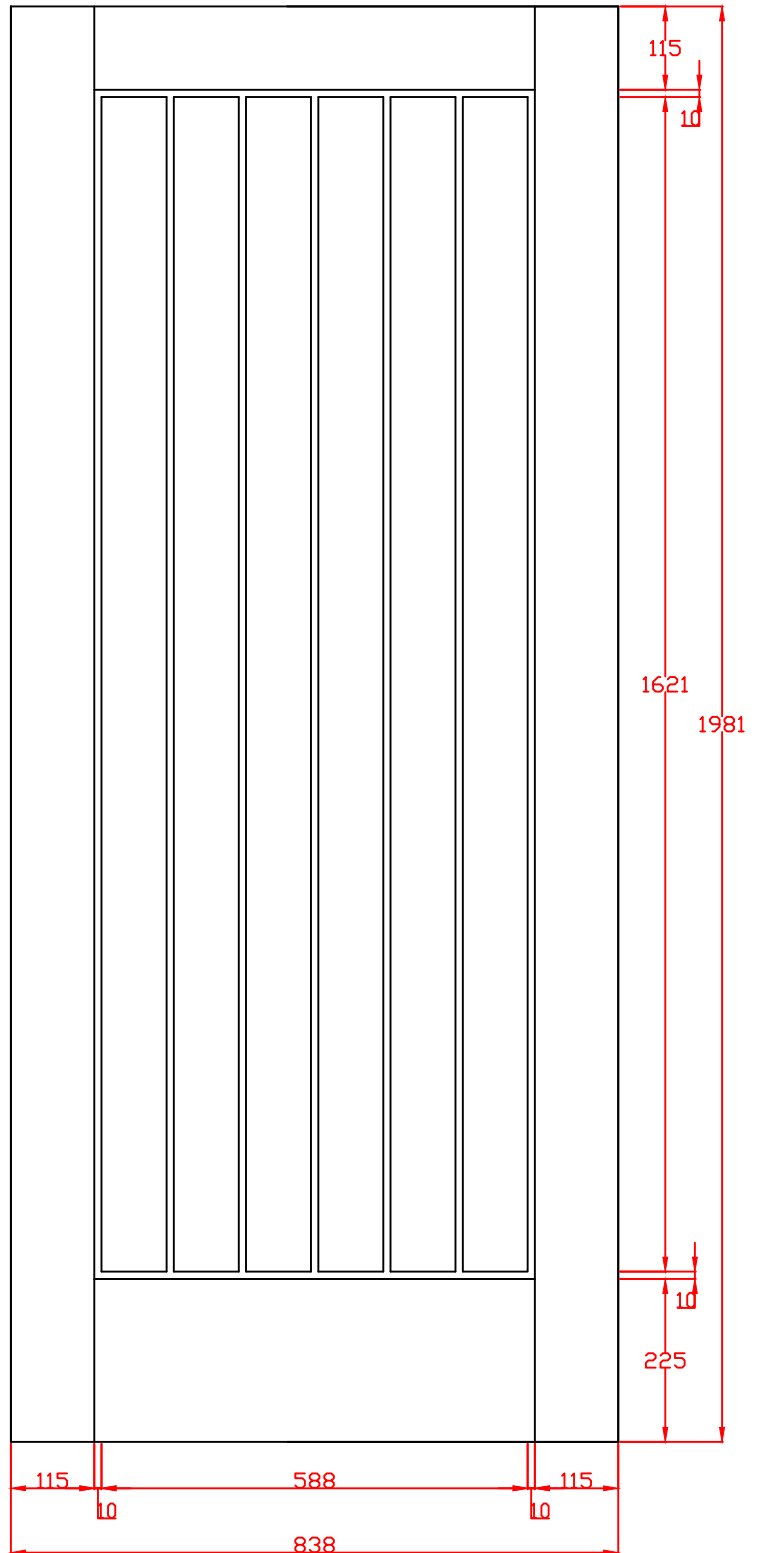

Technical drawings

# OOSUF-FD60

Unfinished Oak Suffolk Original  
FD60 Fire Door

10mm Groove

11mm Lipping

These drawing designs are the registered intellectual property of XL Joinery Limited. Any attempt to share this information by copying and / or distribution of these drawings beyond the intended user may be considered a breach of the protected intellectual property design registration and may result in legal action."

XL Joinery Ltd.  
Holden Ing Way, Birstall, West Yorkshire, WF17 9AD  
01924 350501 | www.xljoinery.co.uk

TITLE	APPROVED BY	REMARKS	DRAWN BY: Sara Twedde
□□SUF30-FD60 Oak Internal Suffolk Original Fire Door 1981 x 762 x 54			SCALE:
			DRAWING NO:
			CHECK BY:
			DATE ISSUED: 29/10/24
			Revision 2

TITLE	APPROVED BY	REMARKS	DRAWN BY: Sara Twedde
□□SUF33-FD60 Oak Internal Suffolk Original Fire Door 1981 x 838 x 54			SCALE:
			DRAWING NO:
			CHECK BY:
			DATE ISSUED: 29/10/24
			Revision 2