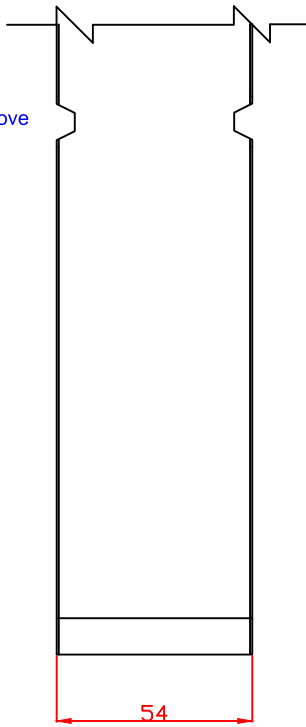

Technical drawings

# OOSUF-FD60

Unfinished Oak Suffolk Original  
FD60 Fire Door

10mm Groove

11mm Lipping

These drawing designs are the registered intellectual property of XL Joinery Limited. Any attempt to share this information by copying and / or distribution of these drawings beyond the intended user may be considered a breach of the protected intellectual property design registration and may result in legal action."

XL Joinery Ltd.  
Holden Ing Way, Birstall, West Yorkshire, WF17 9AD  
01924 350501 | www.xljoinery.co.uk

TITLE	APPROVED BY	REMARKS	DRAWN BY: Sara Twedde
□□SUF30-FD60 Oak Internal Suffolk Original Fire Door 1981 x 762 x 54			SCALE:
			DRAWING NO:
			CHECK BY:
			DATE ISSUED: 29/10/24
			Revision 2

TITLE	APPROVED BY	REMARKS	DRAWN BY: Sara Twedde
□□SUF33-FD60 Oak Internal Suffolk Original Fire Door 1981 x 838 x 54			SCALE:
			DRAWING NO:
			CHECK BY:
			DATE ISSUED: 29/10/24
			Revision 2