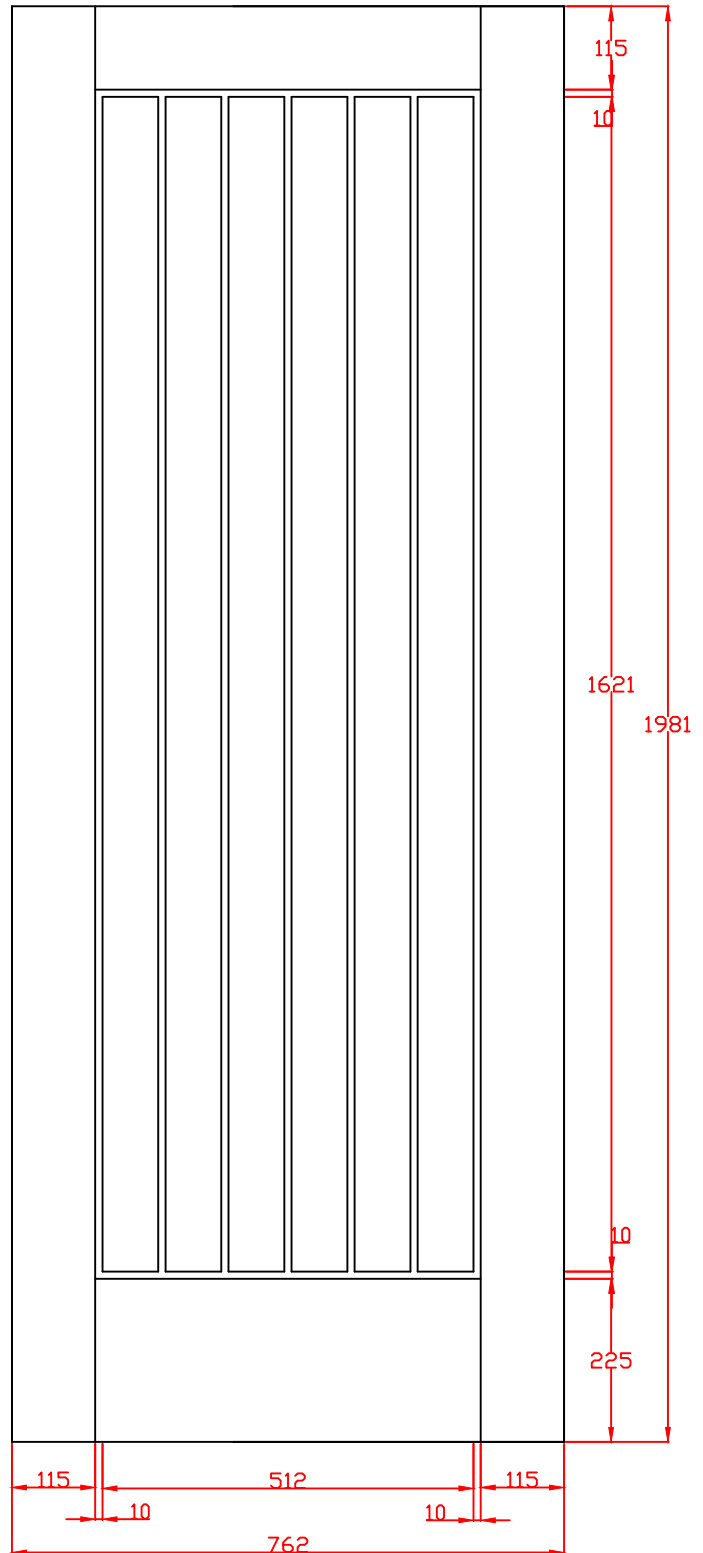

Technical drawings

# OOSUF-FD60

Unfinished Oak Suffolk Original  
FD60 Fire Door

10mm Groove

11mm Lipping

These drawing designs are the registered intellectual property of XL Joinery Limited. Any attempt to share this information by copying and / or distribution of these drawings beyond the intended user may be considered a breach of the protected intellectual property design registration and may result in legal action."

XL Joinery Ltd.  
Holden Ing Way, Birstall, West Yorkshire, WF17 9AD  
01924 350501 | www.xljoinery.co.uk

TITLE	APPROVED BY	REMARKS	DRAWN BY: Sara Twedde
□□SUF30-FD60 Oak Internal Suffolk Original Fire Door 1981 x 762 x 54			SCALE:
			DRAWING NO:
			CHECK BY:
			DATE ISSUED: 29/10/24
			Revision 2

TITLE	APPROVED BY	REMARKS	DRAWN BY: Sara Twedde
□□SUF33-FD60 Oak Internal Suffolk Original Fire Door 1981 x 838 x 54			SCALE:
			DRAWING NO:
			CHECK BY:
			DATE ISSUED: 29/10/24
			Revision 2