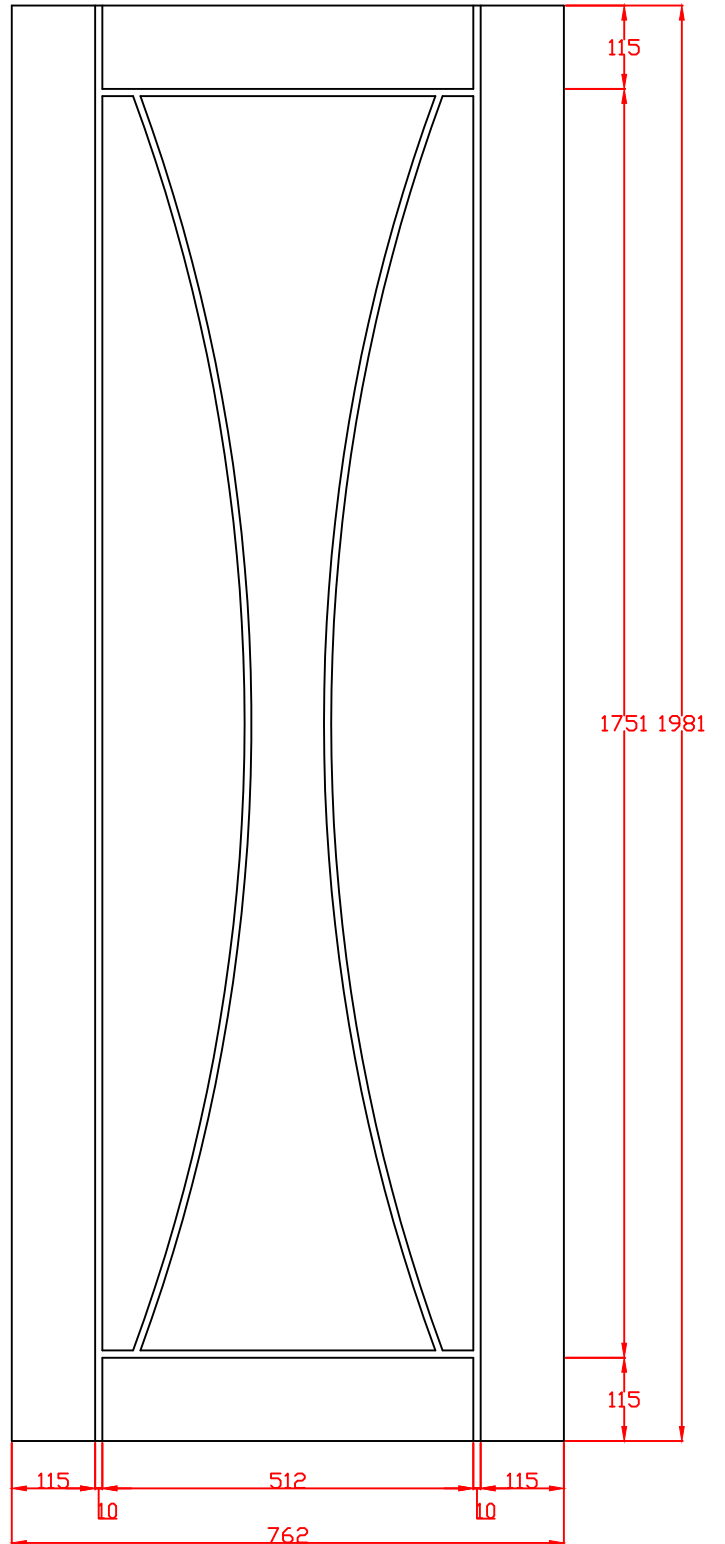

Technical drawings

WPVER

White Primed Verona

These drawing designs are the registered intellectual property of XL Joinery Limited. Any attempt to share this information by copying and / or distribution of these drawings beyond the intended user may be considered a breach of the protected intellectual property design registration and may result in legal action."

TITLE	APPROVED BY	REMARKS
WPVER30 Internal White Primed Verona Door 1981 x 762 x 35mm		

DRAWN BY: Sara Tweddle
SCALE:
DRAWING NO:
CHECK BY:
DATE ISSUED: 09/01/24

Revision
1

These drawing designs are the registered intellectual property of XL Joinery Limited. Any attempt to share this information by copying and / or distribution of these drawings beyond the intended user may be considered a breach of the protected intellectual property design registration and may result in legal action."

XL Joinery Ltd.
Holden Ing Way, Birstall, West Yorkshire, WF17 9AD
01924 350501 | www.xljoinery.co.uk

TITLE	APPROVED BY	REMARKS	DRAWN BY: Sara Twedde
WPVER33 Internal White Primed Verona Door 1981 x 838 x 35mm			SCALE:
			DRAWING NO:
			CHECK BY:
			DATE ISSUED: 09/01/24
			Revision 1

TITLE	APPROVED BY	REMARKS	DRAWN BY: Sara Twedde
WPVER826 Internal White Primed Verona Door 2040 x 826 x 40mm			SCALE: DRAWING NO: CHECK BY: DATE ISSUED: 09/01/24

TITLE	APPROVED BY	REMARKS	DRAWN BY: Sara Twedde
WPVER826 Internal White Primed Verona Door 2040 x 826 x 40mm			SCALE: DRAWING NO: CHECK BY: DATE ISSUED: 09/01/24
			Revision 1