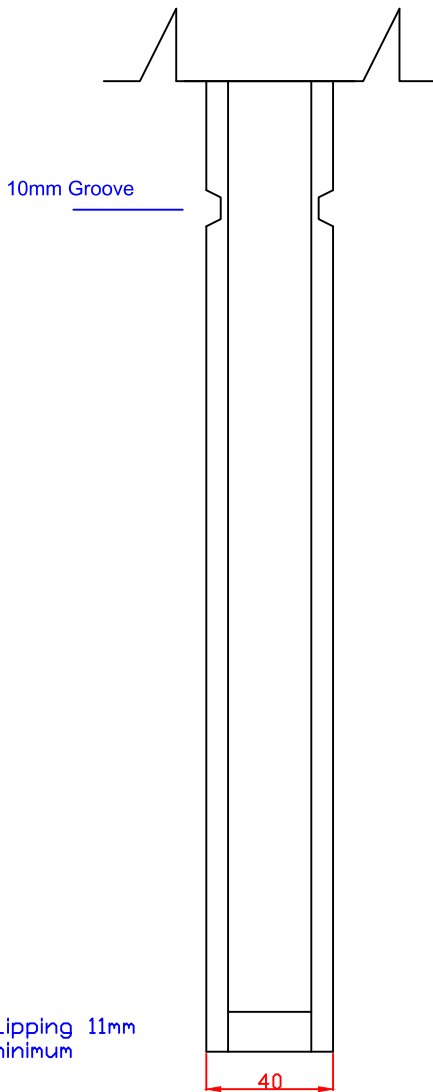

TITLE	APPROVED BY	REMARKS
WPVER30 Internal White Primed Verona Door 1981 x 762 x 35mm		

DRAWN BY: Sara Tweddle
SCALE:
DRAWING NO:
CHECK BY:
DATE ISSUED: 09/01/24

Revision
1

These drawing designs are the registered intellectual property of XL Joinery Limited. Any attempt to share this information by copying and / or distribution of these drawings beyond the intended user may be considered a breach of the protected intellectual property design registration and may result in legal action."

XL Joinery Ltd.
Holden Ing Way, Birstall, West Yorkshire, WF17 9AD
01924 350501 | www.xljoinery.co.uk

TITLE	APPROVED BY	REMARKS	DRAWN BY: Sara Twedde
WPVER33 Internal White Primed Verona Door 1981 x 838 x 35mm			SCALE:
			DRAWING NO:
			CHECK BY:
			DATE ISSUED: 09/01/24
			Revision 1

TITLE	APPROVED BY	REMARKS	DRAWN BY: Sara Twedde
WPVER826 Internal White Primed Verona Door 2040 x 826 x 40mm			SCALE: DRAWING NO: CHECK BY: DATE ISSUED: 09/01/24

TITLE	APPROVED BY	REMARKS	DRAWN BY: Sara Twedde
WPVER826 Internal White Primed Verona Door 2040 x 826 x 40mm			SCALE: DRAWING NO: CHECK BY: DATE ISSUED: 09/01/24
			Revision 1