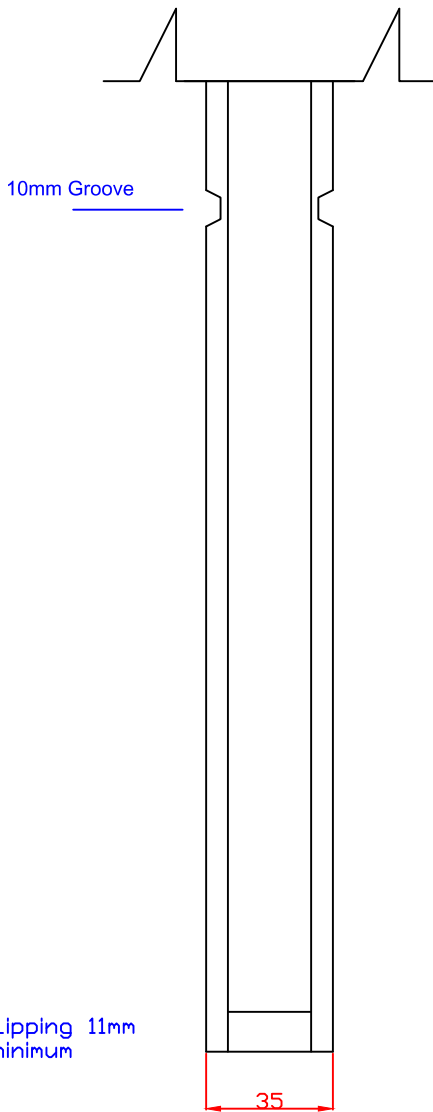

Technical drawings

WPVER

White Primed Verona

These drawing designs are the registered intellectual property of XL Joinery Limited. Any attempt to share this information by copying and / or distribution of these drawings beyond the intended user may be considered a breach of the protected intellectual property design registration and may result in legal action."

TITLE	APPROVED BY	REMARKS
WPVER30 Internal White Primed Verona Door 1981 x 762 x 35mm		

DRAWN BY: Sara Tweddle
SCALE:
DRAWING NO:
CHECK BY:
DATE ISSUED: 09/01/24

Revision
1

These drawing designs are the registered intellectual property of XL Joinery Limited. Any attempt to share this information by copying and / or distribution of these drawings beyond the intended user may be considered a breach of the protected intellectual property design registration and may result in legal action."

XL Joinery Ltd.
Holden Ing Way, Birstall, West Yorkshire, WF17 9AD
01924 350501 | www.xljoinery.co.uk

TITLE	APPROVED BY	REMARKS	DRAWN BY: Sara Twedde
WPVER33 Internal White Primed Verona Door 1981 x 838 x 35mm			SCALE:
			DRAWING NO:
			CHECK BY:
			DATE ISSUED: 09/01/24
			Revision 1

TITLE	APPROVED BY	REMARKS	DRAWN BY: Sara Twedde
WPVER826 Internal White Primed Verona Door 2040 x 826 x 40mm			SCALE: DRAWING NO: CHECK BY: DATE ISSUED: 09/01/24

TITLE	APPROVED BY	REMARKS	DRAWN BY: Sara Twedde
WPVER826 Internal White Primed Verona Door 2040 x 826 x 40mm			SCALE: DRAWING NO: CHECK BY: DATE ISSUED: 09/01/24
			Revision 1