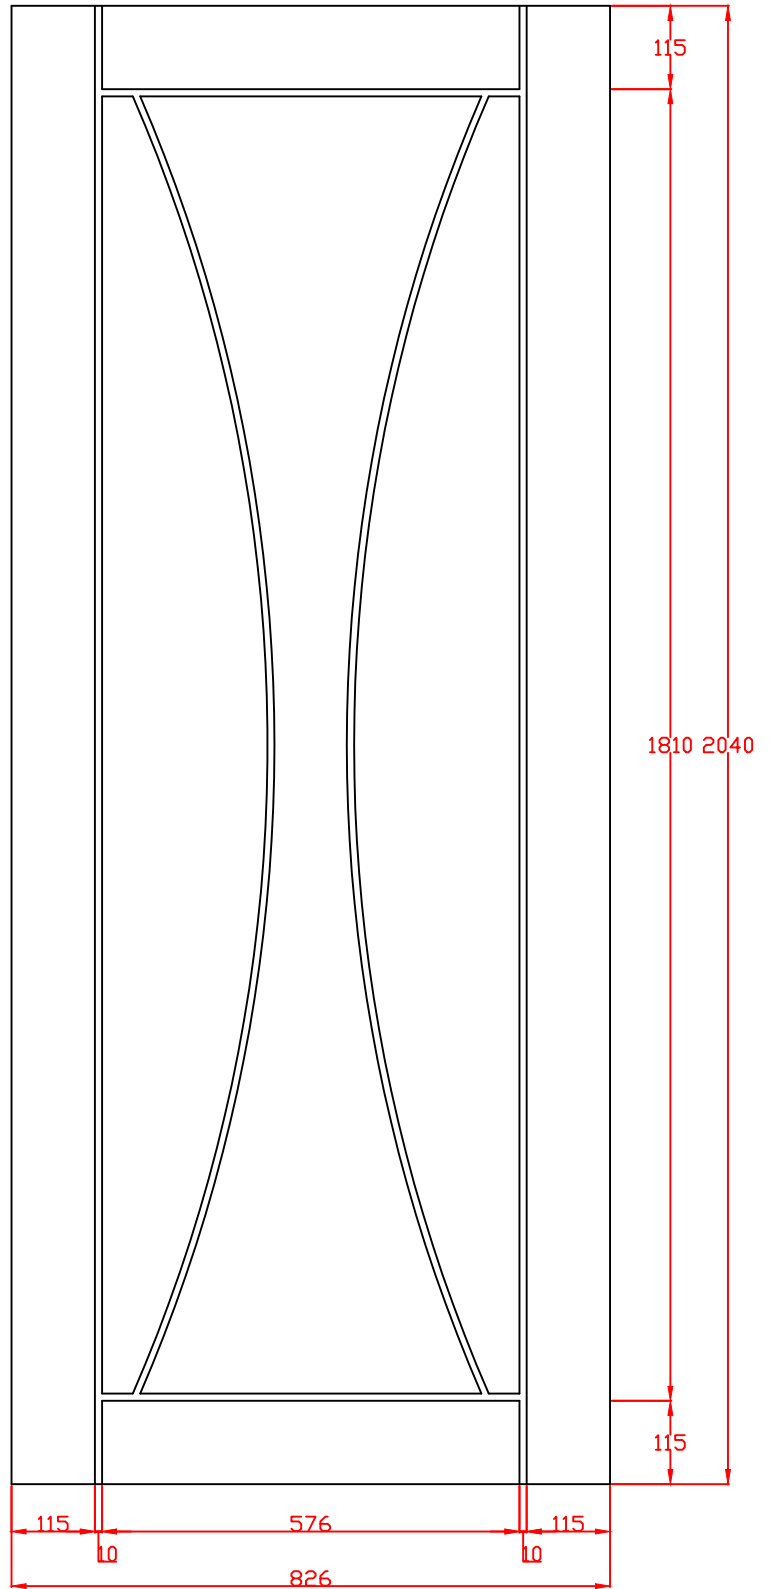

TITLE	APPROVED BY	REMARKS
WPVER30 Internal White Primed Verona Door 1981 x 762 x 35mm		

DRAWN BY: Sara Tweddle
SCALE:
DRAWING NO:
CHECK BY:
DATE ISSUED: 09/01/24

Revision
1

These drawing designs are the registered intellectual property of XL Joinery Limited. Any attempt to share this information by copying and / or distribution of these drawings beyond the intended user may be considered a breach of the protected intellectual property design registration and may result in legal action."

XL Joinery Ltd.
Holden Ing Way, Birstall, West Yorkshire, WF17 9AD
01924 350501 | www.xljoinery.co.uk

TITLE	APPROVED BY	REMARKS	DRAWN BY: Sara Twedde
WPVER33 Internal White Primed Verona Door 1981 x 838 x 35mm			SCALE:
			DRAWING NO:
			CHECK BY:
			DATE ISSUED: 09/01/24
			Revision 1

TITLE	APPROVED BY	REMARKS	DRAWN BY: Sara Twedde
WPVER826 Internal White Primed Verona Door 2040 x 826 x 40mm			SCALE: DRAWING NO: CHECK BY: DATE ISSUED: 09/01/24

TITLE	APPROVED BY	REMARKS	DRAWN BY: Sara Twedde
WPVER826 Internal White Primed Verona Door 2040 x 826 x 40mm			SCALE: DRAWING NO: CHECK BY: DATE ISSUED: 09/01/24
			Revision 1