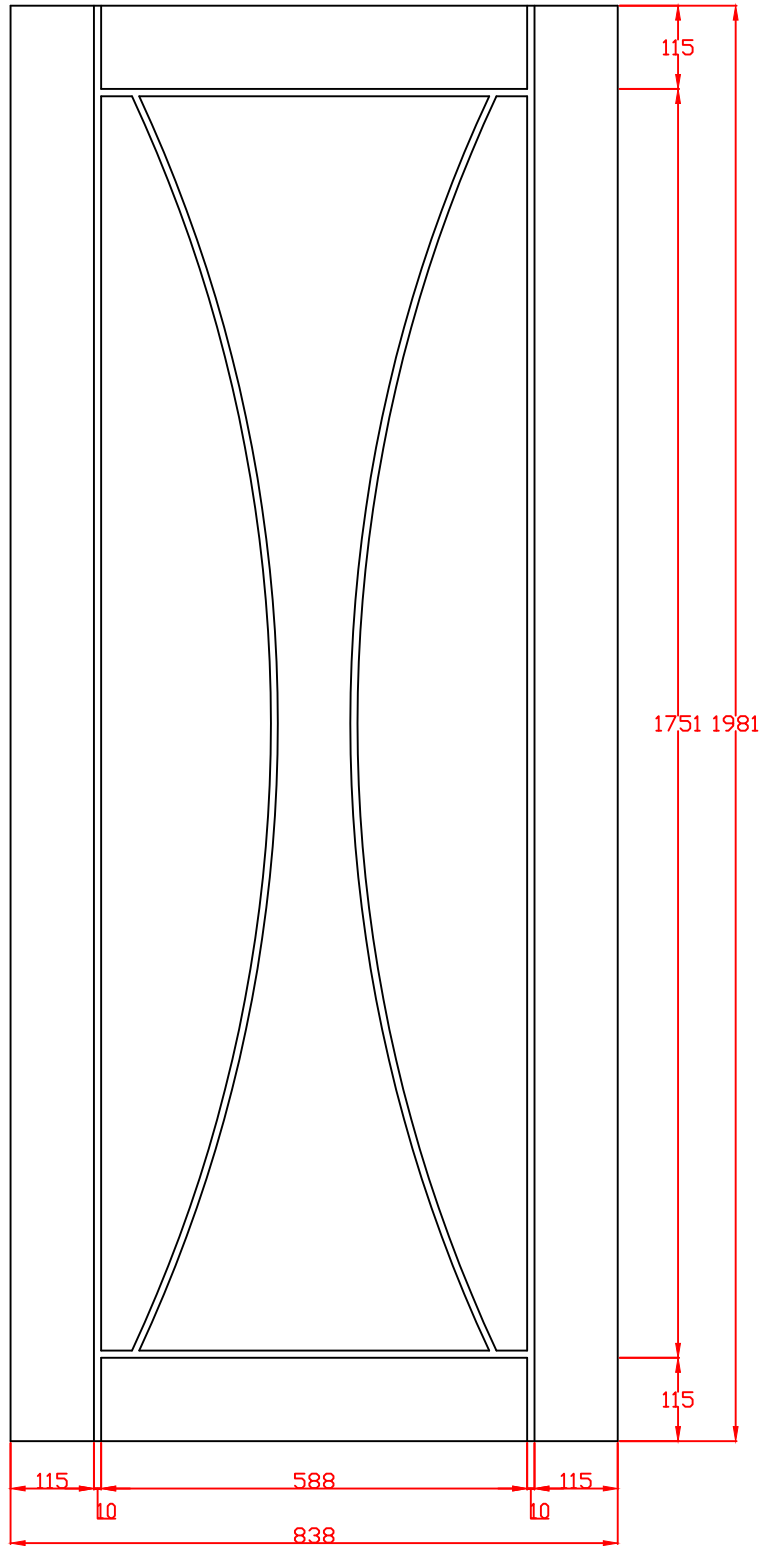

TITLE	APPROVED BY	REMARKS
WPVER30 Internal White Primed Verona Door 1981 x 762 x 35mm		

DRAWN BY: Sara Tweddle
SCALE:
DRAWING NO:
CHECK BY:
DATE ISSUED: 09/01/24

Revision
1

These drawing designs are the registered intellectual property of XL Joinery Limited. Any attempt to share this information by copying and / or distribution of these drawings beyond the intended user may be considered a breach of the protected intellectual property design registration and may result in legal action."

XL Joinery Ltd.
Holden Ing Way, Birstall, West Yorkshire, WF17 9AD
01924 350501 | www.xljoinery.co.uk

TITLE	APPROVED BY	REMARKS	DRAWN BY: Sara Twedde
WPVER33 Internal White Primed Verona Door 1981 x 838 x 35mm			SCALE:
			DRAWING NO:
			CHECK BY:
			DATE ISSUED: 09/01/24
			Revision 1

TITLE	APPROVED BY	REMARKS	DRAWN BY: Sara Twedde
WPVER826 Internal White Primed Verona Door 2040 x 826 x 40mm			SCALE: DRAWING NO: CHECK BY: DATE ISSUED: 09/01/24

TITLE	APPROVED BY	REMARKS	DRAWN BY: Sara Twedde
WPVER826 Internal White Primed Verona Door 2040 x 826 x 40mm			SCALE: DRAWING NO: CHECK BY: DATE ISSUED: 09/01/24
			Revision 1