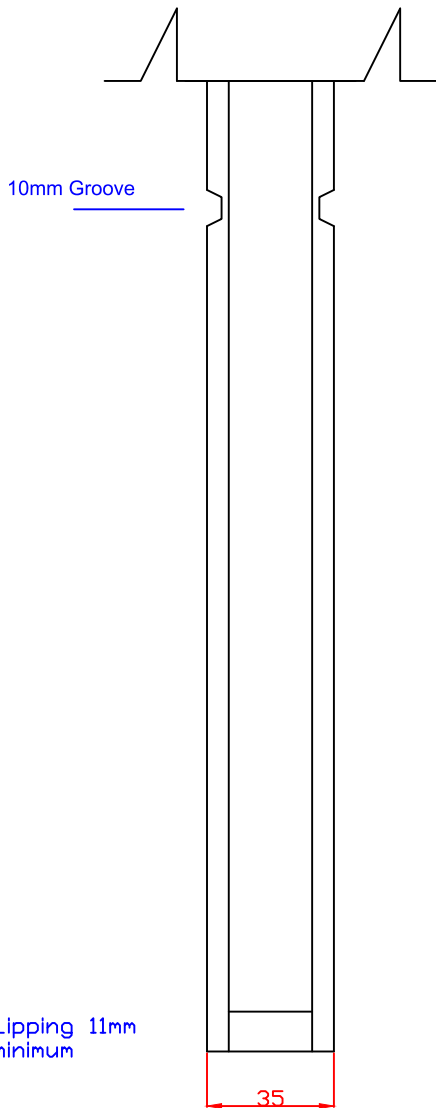

Technical drawings

WPVER

White Primed Verona

These drawing designs are the registered intellectual property of XL Joinery Limited. Any attempt to share this information by copying and / or distribution of these drawings beyond the intended user may be considered a breach of the protected intellectual property design registration and may result in legal action."

TITLE	APPROVED BY	REMARKS
WPVER30 Internal White Primed Verona Door 1981 x 762 x 35mm		

DRAWN BY: Sara Tweddle
SCALE:
DRAWING NO:
CHECK BY:
DATE ISSUED: 09/01/24

Revision
1

These drawing designs are the registered intellectual property of XL Joinery Limited. Any attempt to share this information by copying and / or distribution of these drawings beyond the intended user may be considered a breach of the protected intellectual property design registration and may result in legal action."

XL Joinery Ltd.
Holden Ing Way, Birstall, West Yorkshire, WF17 9AD
01924 350501 | www.xljoinery.co.uk

TITLE	APPROVED BY	REMARKS	DRAWN BY: Sara Twedde
WPVER33 Internal White Primed Verona Door 1981 x 838 x 35mm			SCALE:
			DRAWING NO:
			CHECK BY:
			DATE ISSUED: 09/01/24
			Revision 1

TITLE	APPROVED BY	REMARKS	DRAWN BY: Sara Twedde
WPVER826 Internal White Primed Verona Door 2040 x 826 x 40mm			SCALE: DRAWING NO: CHECK BY: DATE ISSUED: 09/01/24

TITLE	APPROVED BY	REMARKS	DRAWN BY: Sara Twedde
WPVER826 Internal White Primed Verona Door 2040 x 826 x 40mm			SCALE: DRAWING NO: CHECK BY: DATE ISSUED: 09/01/24
			Revision 1