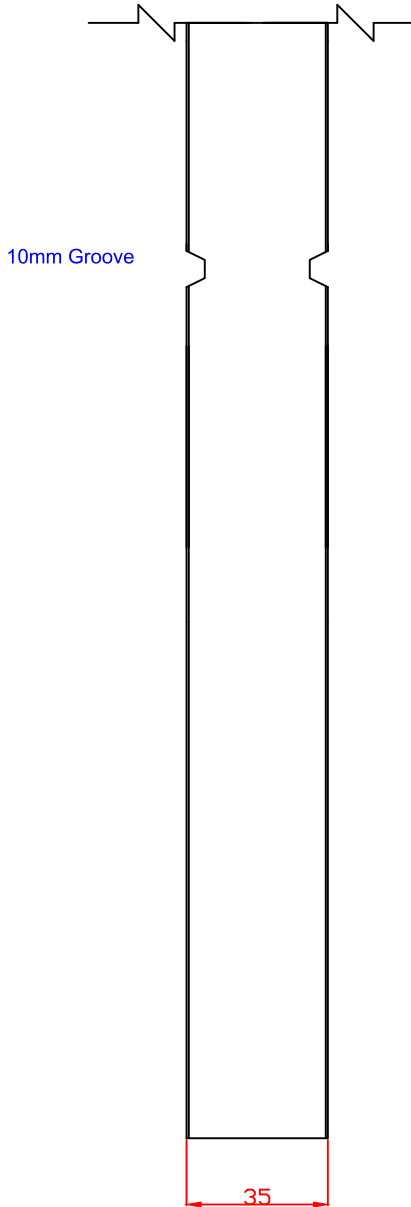

Technical drawings

OBFPAL

Unfinished Oak Palermo
Bi-Fold

These drawing designs are the registered intellectual property of XL Joinery Limited. Any attempt to share this information by copying and / or distribution of these drawings beyond the intended user may be considered a breach of the protected intellectual property design registration and may result in legal action."

XL Joinery Ltd.
Holden Ing Way, Birstall, West Yorkshire, WF17 9AD
01924 350501 | www.xljoinery.co.uk

TITLE	APPROVED BY	REMARKS	DRAWN BY: Sara Tweddle
OBFPAL27 Internal Oak Palermo Bi-fold Door To Suit: 1981 x 686 x 35mm			SCALE:
			DRAWING NO:
			CHECK BY:
			DATE ISSUED: 31/10/24
			Revision 2

XL Joinery Ltd.
Holden Ing Way, Birstall, West Yorkshire, WF17 9AD
01924 350501 | www.xljoinery.co.uk

TITLE	APPROVED BY	REMARKS	DRAWN BY: Sara Tweddle
OBFPAL30 Internal Oak Palermo Bi-fold Door To Suit: 1981 x 762 x 35mm			SCALE:
			DRAWING NO:
			CHECK BY:
			DATE ISSUED: 31/10/24
			Revision 2