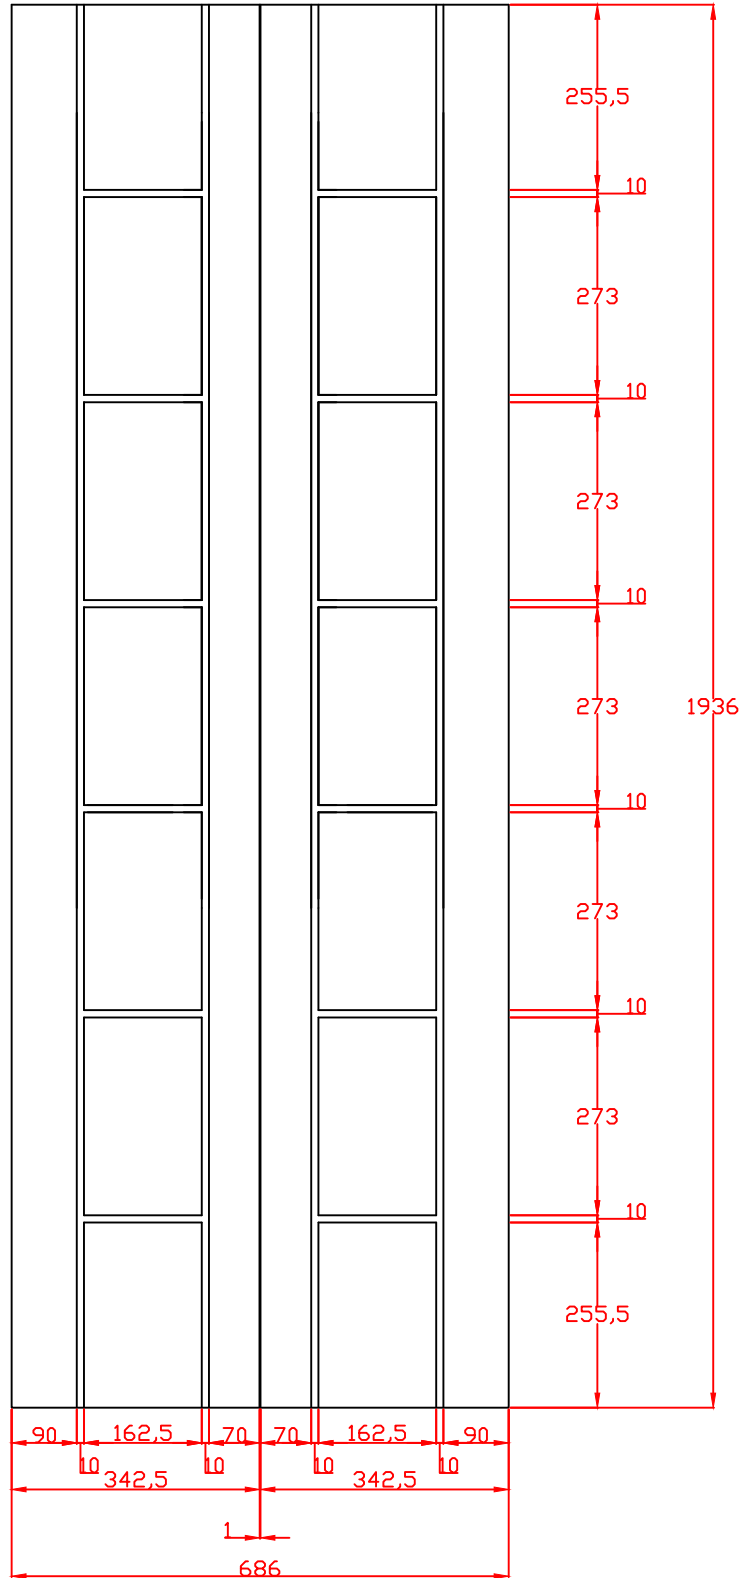

Technical drawings

OBFPAL

Unfinished Oak Palermo
Bi-Fold

These drawing designs are the registered intellectual property of XL Joinery Limited. Any attempt to share this information by copying and / or distribution of these drawings beyond the intended user may be considered a breach of the protected intellectual property design registration and may result in legal action."

XL Joinery Ltd.
Holden Ing Way, Birstall, West Yorkshire, WF17 9AD
01924 350501 | www.xljoinery.co.uk

TITLE	APPROVED BY	REMARKS	DRAWN BY: Sara Tweddle
OBFPAL27 Internal Oak Palermo Bi-fold Door To Suit: 1981 x 686 x 35mm			SCALE:
			DRAWING NO:
			CHECK BY:
			DATE ISSUED: 31/10/24
			Revision 2

XL Joinery Ltd.
Holden Ing Way, Birstall, West Yorkshire, WF17 9AD
01924 350501 | www.xljoinery.co.uk

TITLE	APPROVED BY	REMARKS	DRAWN BY: Sara Tweddle
OBFPAL30 Internal Oak Palermo Bi-fold Door To Suit: 1981 x 762 x 35mm			SCALE:
			DRAWING NO:
			CHECK BY:
			DATE ISSUED: 31/10/24
			Revision 2