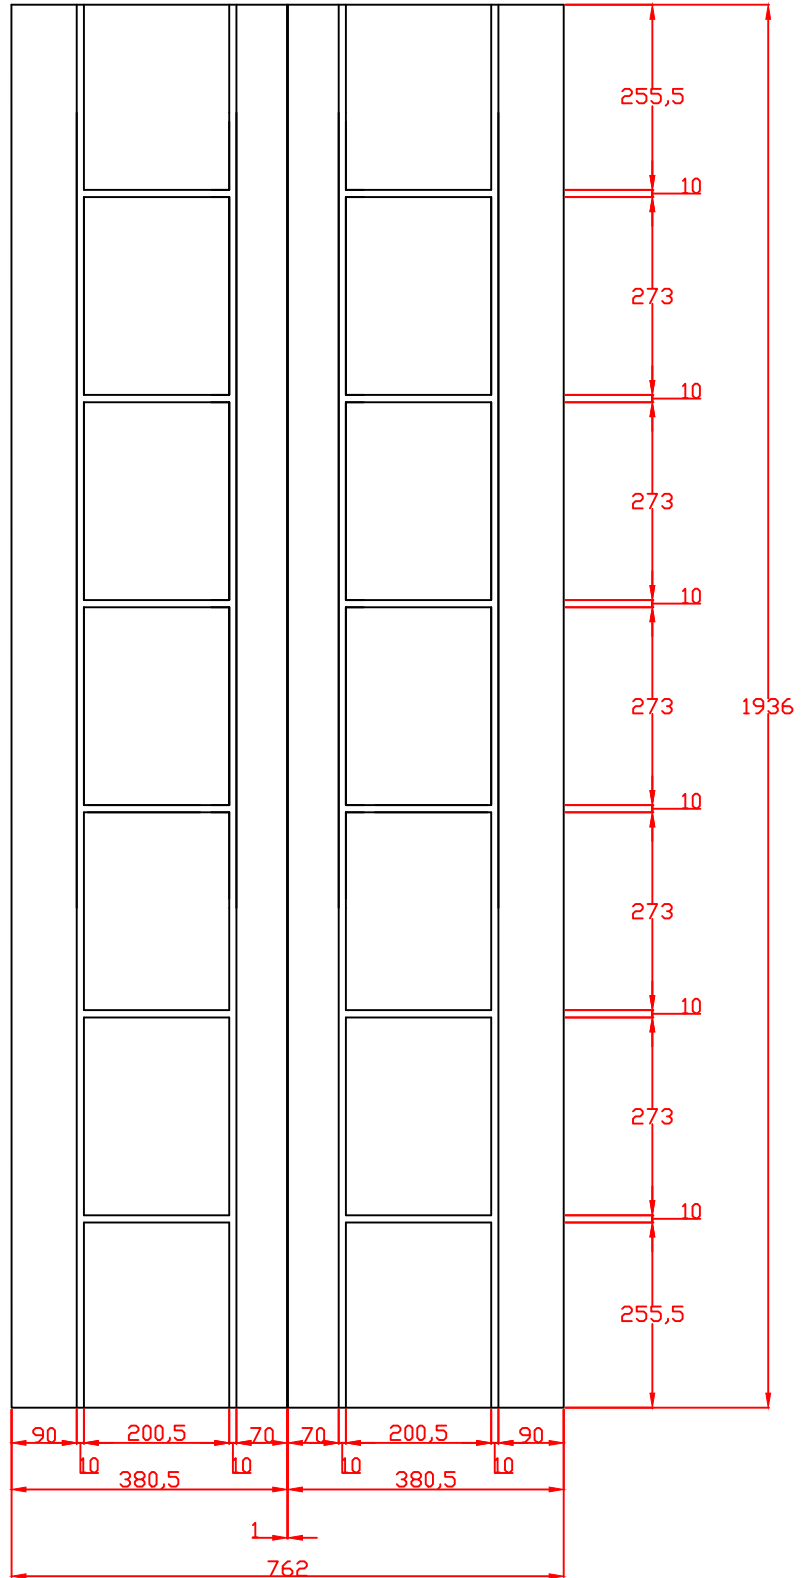

Technical drawings

OBFPAL

Unfinished Oak Palermo
Bi-Fold

These drawing designs are the registered intellectual property of XL Joinery Limited. Any attempt to share this information by copying and / or distribution of these drawings beyond the intended user may be considered a breach of the protected intellectual property design registration and may result in legal action."

XL Joinery Ltd.
Holden Ing Way, Birstall, West Yorkshire, WF17 9AD
01924 350501 | www.xljoinery.co.uk

TITLE	APPROVED BY	REMARKS	DRAWN BY: Sara Tweddle
OBFPAL27 Internal Oak Palermo Bi-fold Door To Suit: 1981 x 686 x 35mm			SCALE:
			DRAWING NO:
			CHECK BY:
			DATE ISSUED: 31/10/24
			Revision 2

XL Joinery Ltd.
Holden Ing Way, Birstall, West Yorkshire, WF17 9AD
01924 350501 | www.xljoinery.co.uk

TITLE	APPROVED BY	REMARKS	DRAWN BY: Sara Tweddle
OBFPAL30 Internal Oak Palermo Bi-fold Door To Suit: 1981 x 762 x 35mm			SCALE:
			DRAWING NO:
			CHECK BY:
			DATE ISSUED: 31/10/24
			Revision 2