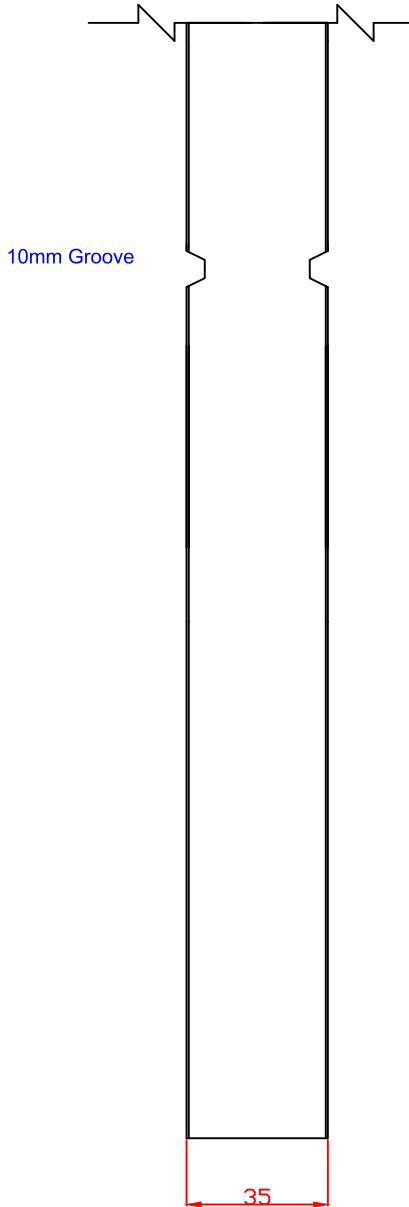

Technical drawings

OBFPAL

Unfinished Oak Palermo
Bi-Fold

These drawing designs are the registered intellectual property of XL Joinery Limited. Any attempt to share this information by copying and / or distribution of these drawings beyond the intended user may be considered a breach of the protected intellectual property design registration and may result in legal action."

XL Joinery Ltd.
Holden Ing Way, Birstall, West Yorkshire, WF17 9AD
01924 350501 | www.xljoinery.co.uk

TITLE	APPROVED BY	REMARKS	DRAWN BY: Sara Tweddle
OBFPAL27 Internal Oak Palermo Bi-fold Door To Suit: 1981 x 686 x 35mm			SCALE:
			DRAWING NO:
			CHECK BY:
			DATE ISSUED: 31/10/24
			Revision 2

XL Joinery Ltd.
Holden Ing Way, Birstall, West Yorkshire, WF17 9AD
01924 350501 | www.xljoinery.co.uk

TITLE	APPROVED BY	REMARKS	DRAWN BY: Sara Tweddle
OBFPAL30 Internal Oak Palermo Bi-fold Door To Suit: 1981 x 762 x 35mm			SCALE:
			DRAWING NO:
			CHECK BY:
			DATE ISSUED: 31/10/24
			Revision 2