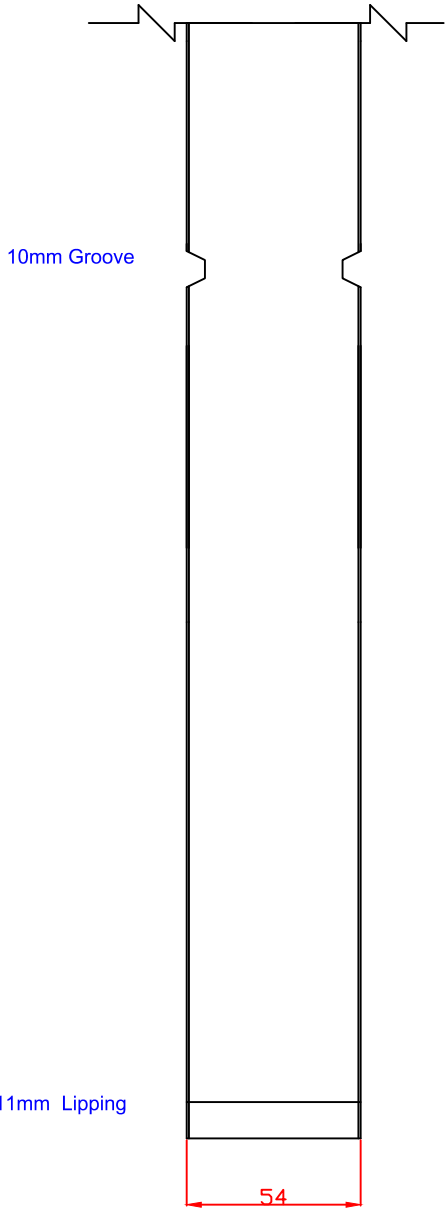

Technical drawings

OOPAL-FD60

Unfinished Oak Palermo Original
FD60 Fire Door

These drawing designs are the registered intellectual property of XL Joinery Limited. Any attempt to share this information by copying and / or distribution of these drawings beyond the intended user may be considered a breach of the protected intellectual property design registration and may result in legal action."

XL Joinery Ltd.
Holden Ing Way, Birstall, West Yorkshire, WF17 9AD
01924 350501 | www.xljoinery.co.uk

TITLE	APPROVED BY	REMARKS	DRAWN BY: Sara Tweddle
OOPAL30-FD60 Internal Original Oak Palermo Fire Door 1981 x 762 x 54mm			SCALE:
			DRAWING NO:
			CHECK BY:
			DATE ISSUED: 31/10/24
			Revision 2

XL Joinery Ltd.
Holden Ing Way, Birstall, West Yorkshire, WF17 9AD
01924 350501 | www.xljoinery.co.uk

TITLE	APPROVED BY	REMARKS	DRAWN BY: Sara Tweddle
OOPAL33-FD60 Internal Original Oak Palermo Fire Door 1981 x 838 x 54mm			SCALE:
			DRAWING NO:
			CHECK BY:
			DATE ISSUED: 31/10/24
			Revision 2