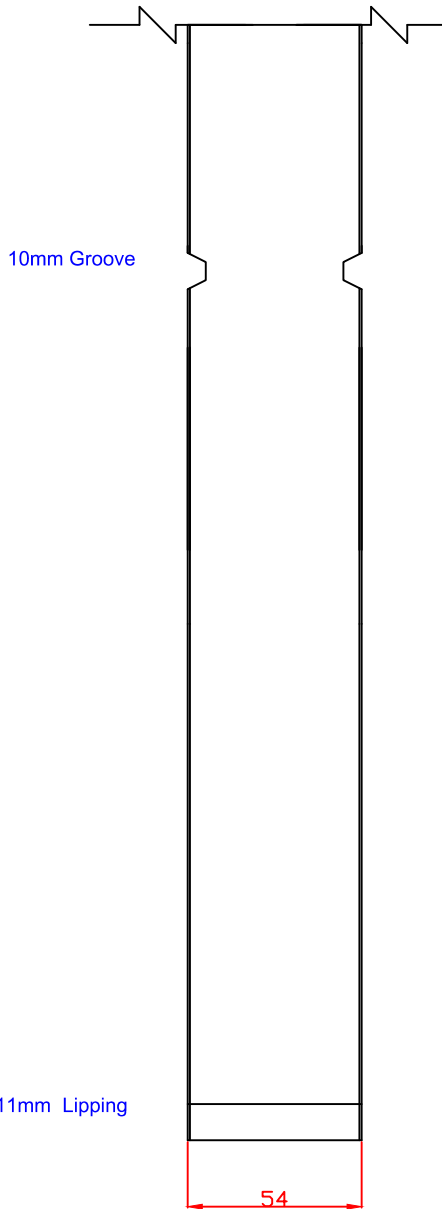

Technical drawings

OOPAL-FD60

Unfinished Oak Palermo Original
FD60 Fire Door

These drawing designs are the registered intellectual property of XL Joinery Limited. Any attempt to share this information by copying and / or distribution of these drawings beyond the intended user may be considered a breach of the protected intellectual property design registration and may result in legal action."

XL Joinery Ltd.
Holden Ing Way, Birstall, West Yorkshire, WF17 9AD
01924 350501 | www.xljoinery.co.uk

TITLE	APPROVED BY	REMARKS	DRAWN BY: Sara Tweddle
OOPAL30-FD60 Internal Original Oak Palermo Fire Door 1981 x 762 x 54mm			SCALE:
			DRAWING NO:
			CHECK BY:
			DATE ISSUED: 31/10/24
			Revision 2

XL Joinery Ltd.
Holden Ing Way, Birstall, West Yorkshire, WF17 9AD
01924 350501 | www.xljoinery.co.uk

TITLE	APPROVED BY	REMARKS	DRAWN BY: Sara Tweddle
OOPAL33-FD60 Internal Original Oak Palermo Fire Door 1981 x 838 x 54mm			SCALE:
			DRAWING NO:
			CHECK BY:
			DATE ISSUED: 31/10/24
			Revision 2