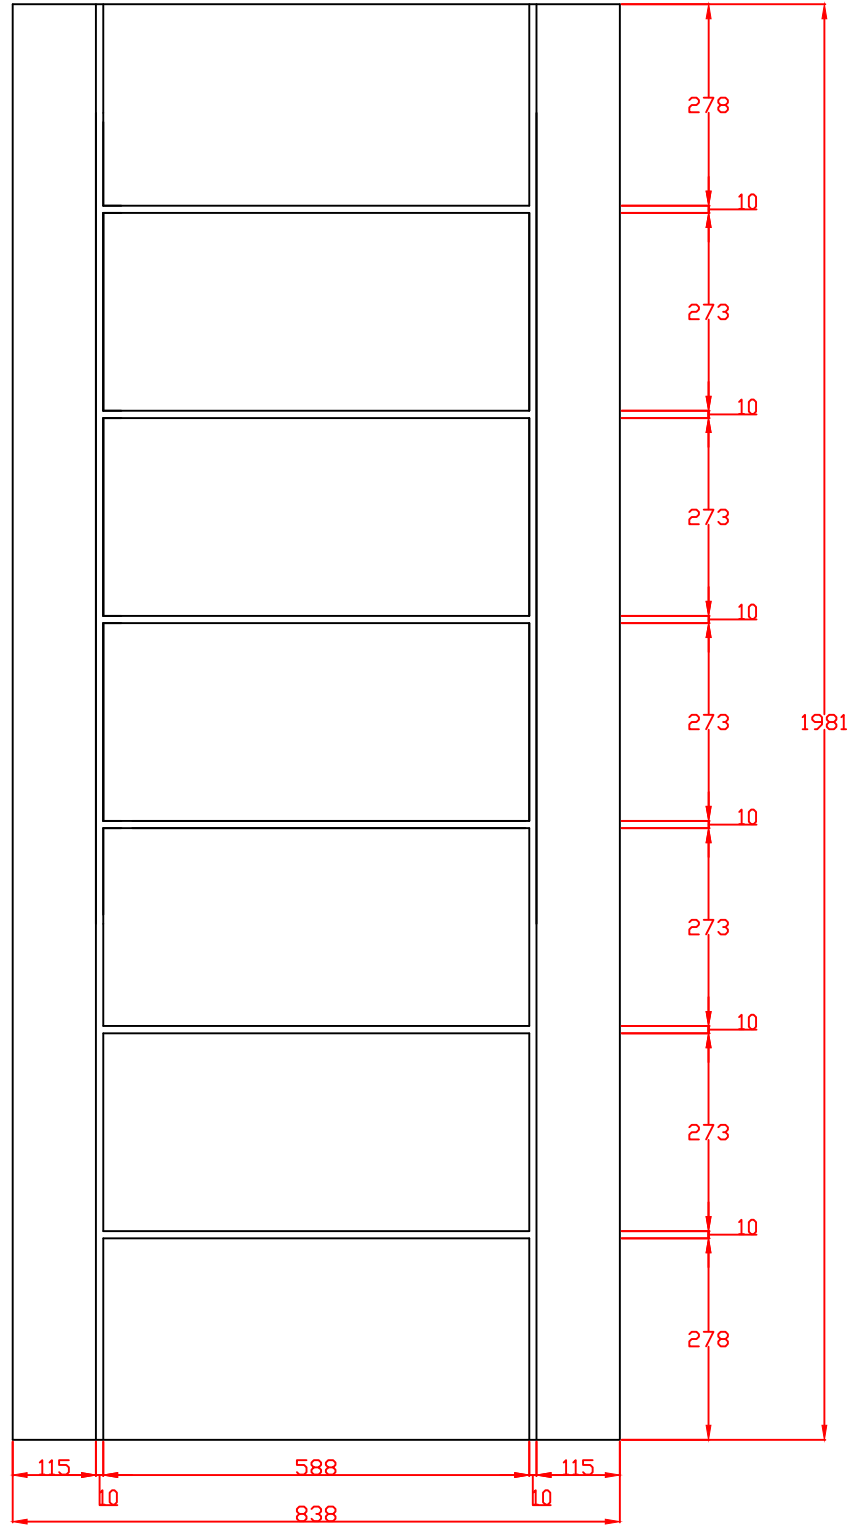

Technical drawings

OOPAL-FD60

Unfinished Oak Palermo Original
FD60 Fire Door

These drawing designs are the registered intellectual property of XL Joinery Limited. Any attempt to share this information by copying and / or distribution of these drawings beyond the intended user may be considered a breach of the protected intellectual property design registration and may result in legal action."

XL Joinery Ltd.
Holden Ing Way, Birstall, West Yorkshire, WF17 9AD
01924 350501 | www.xljoinery.co.uk

TITLE	APPROVED BY	REMARKS	DRAWN BY: Sara Tweddle
OOPAL30-FD60 Internal Original Oak Palermo Fire Door 1981 x 762 x 54mm			SCALE:
			DRAWING NO:
			CHECK BY:
			DATE ISSUED: 31/10/24
			Revision 2

XL Joinery Ltd.
Holden Ing Way, Birstall, West Yorkshire, WF17 9AD
01924 350501 | www.xljoinery.co.uk

TITLE	APPROVED BY	REMARKS	DRAWN BY: Sara Tweddle
OOPAL33-FD60 Internal Original Oak Palermo Fire Door 1981 x 838 x 54mm			SCALE:
			DRAWING NO:
			CHECK BY:
			DATE ISSUED: 31/10/24
			Revision 2