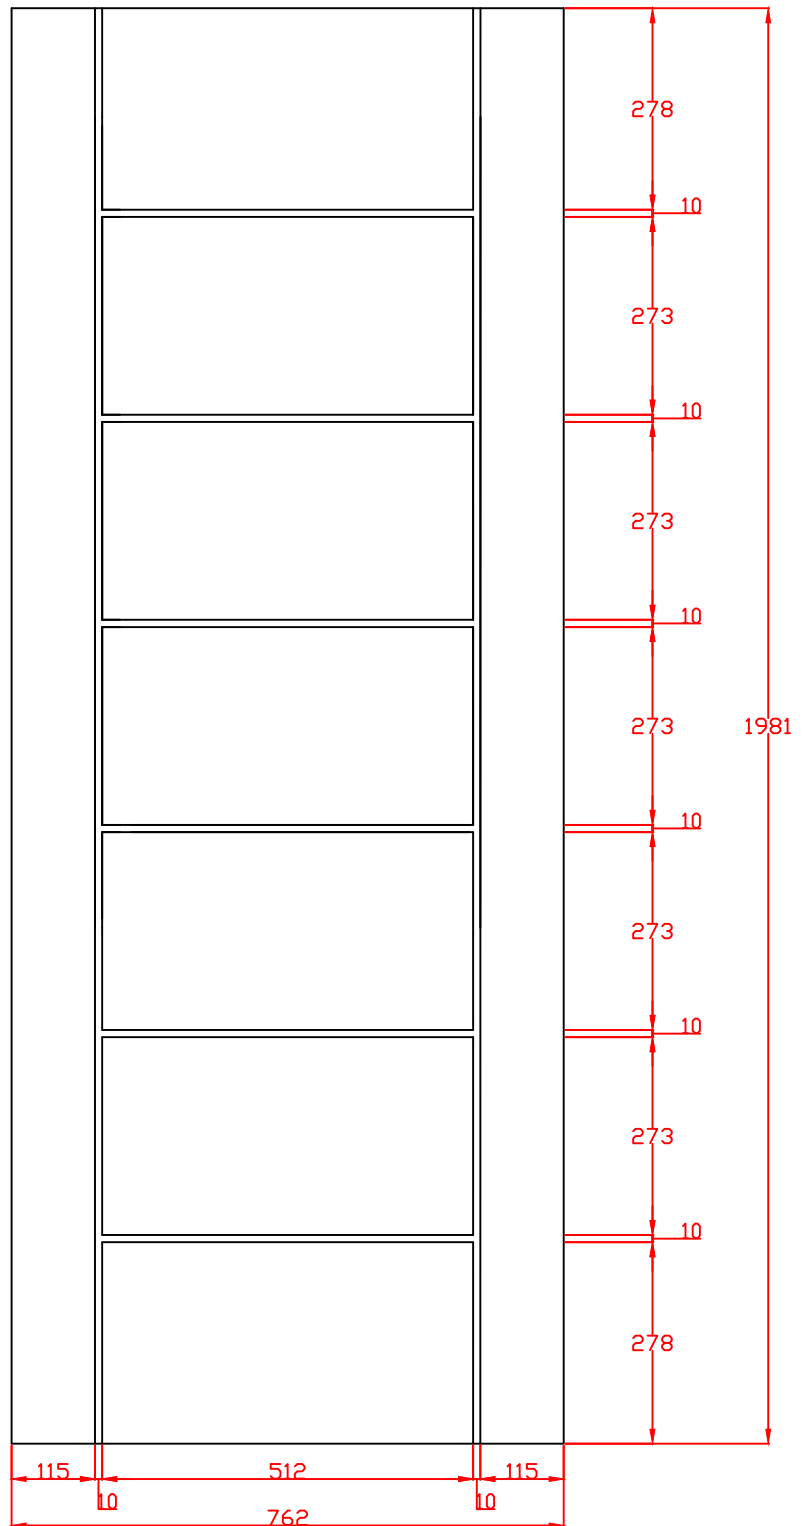

Technical drawings

OOPAL-FD60

Unfinished Oak Palermo Original
FD60 Fire Door

These drawing designs are the registered intellectual property of XL Joinery Limited. Any attempt to share this information by copying and / or distribution of these drawings beyond the intended user may be considered a breach of the protected intellectual property design registration and may result in legal action."

XL Joinery Ltd.
Holden Ing Way, Birstall, West Yorkshire, WF17 9AD
01924 350501 | www.xljoinery.co.uk

TITLE	APPROVED BY	REMARKS	DRAWN BY: Sara Tweddle
OOPAL30-FD60 Internal Original Oak Palermo Fire Door 1981 x 762 x 54mm			SCALE:
			DRAWING NO:
			CHECK BY:
			DATE ISSUED: 31/10/24
			Revision 2

XL Joinery Ltd.
Holden Ing Way, Birstall, West Yorkshire, WF17 9AD
01924 350501 | www.xljoinery.co.uk

TITLE	APPROVED BY	REMARKS	DRAWN BY: Sara Tweddle
OOPAL33-FD60 Internal Original Oak Palermo Fire Door 1981 x 838 x 54mm			SCALE:
			DRAWING NO:
			CHECK BY:
			DATE ISSUED: 31/10/24
			Revision 2