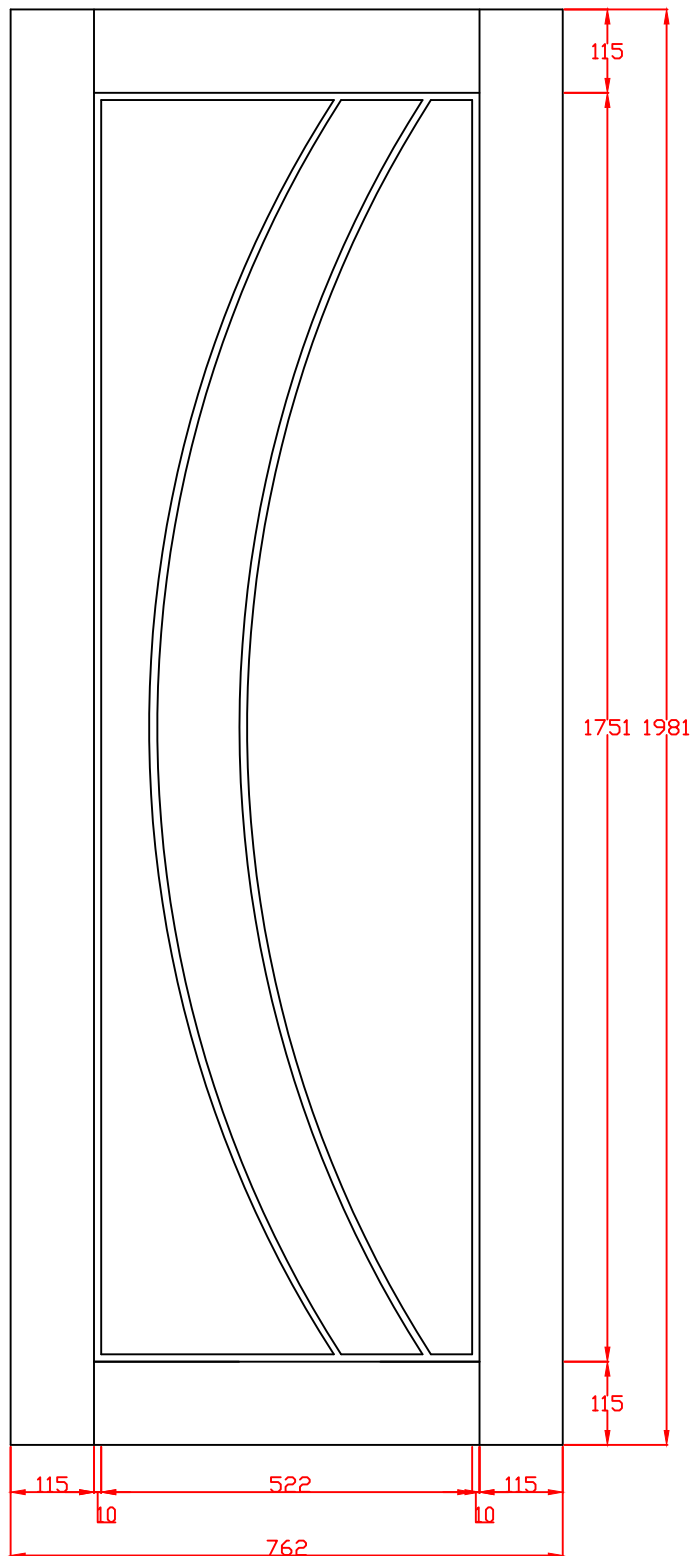

These drawing designs are the registered intellectual property of XL Joinery Limited. Any attempt to share this information by copying and / or distribution of these drawings beyond the intended user may be considered a breach of the protected intellectual property design registration and may result in legal action."

TITLE
PFINTOSAL30 Prefinished Internal Oak Salerno Door 1981 x 762 x 35mm

APPROVED BY

REMARKS

DRAWN BY: Sara Tweddle
SCALE:
DRAWING NO:
CHECK BY:
DATE ISSUED: 19/11/24
Revision 2