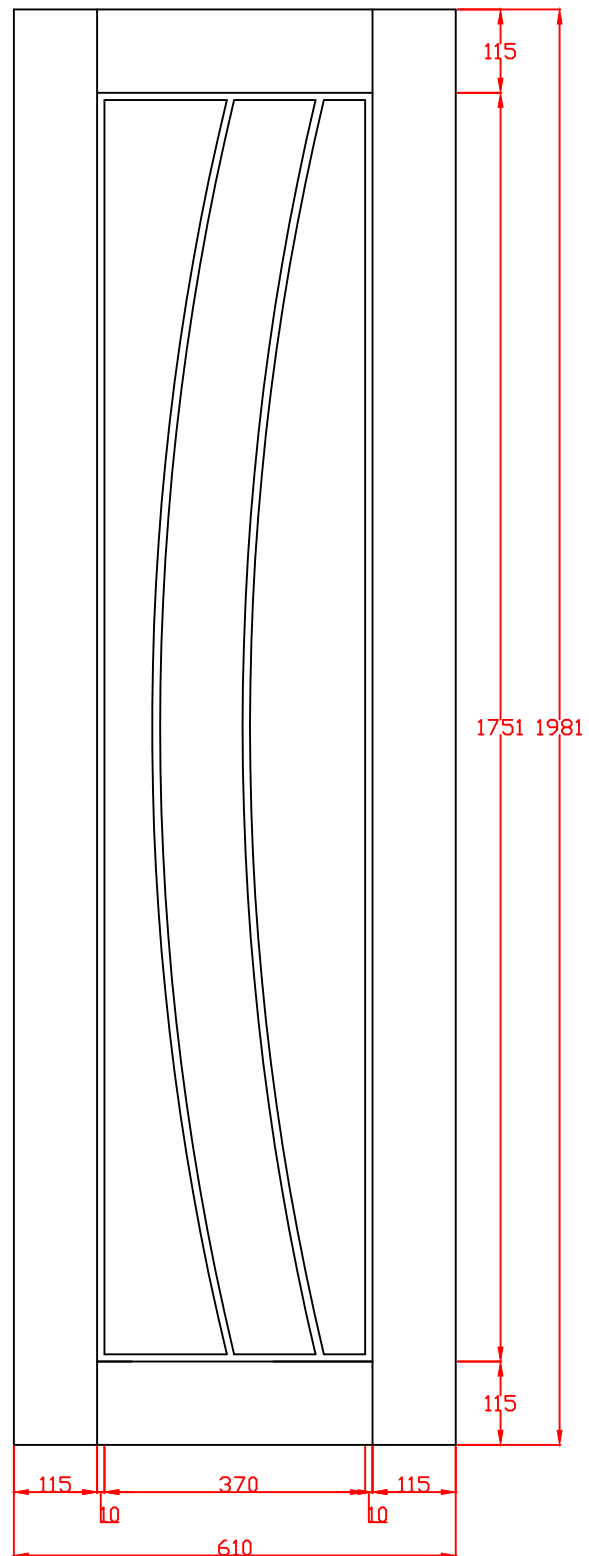

TITLE	APPROVED BY	REMARKS
PFINTOSAL24 Prefinished Internal Oak Salerno Door 1981 x 610 x 35mm		

TITLE	APPROVED BY	REMARKS

DRAWN BY: Sara Tweddle	
SCALE:	
DRAWING NO:	
CHECK BY:	
DATE ISSUED: 19/11/24	Revision 2