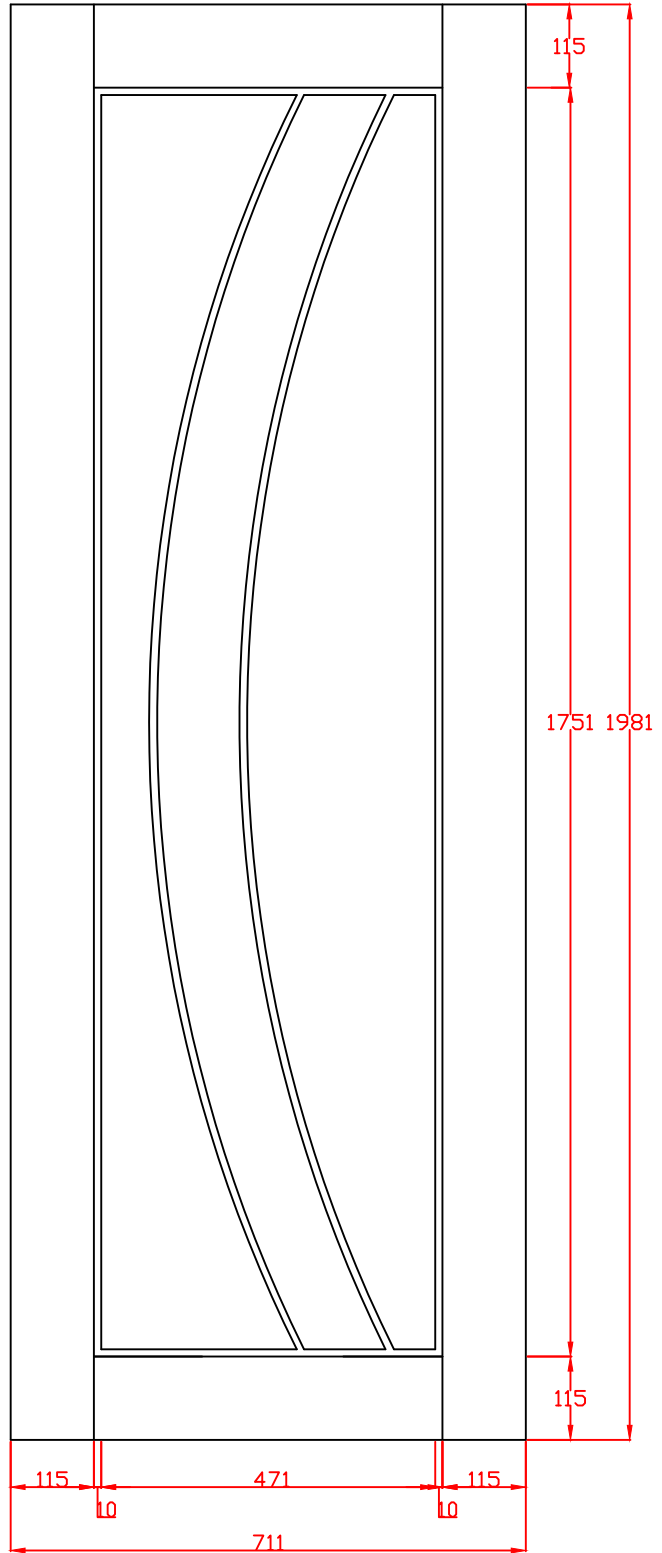

These drawing designs are the registered intellectual property of XL Joinery Limited. Any attempt to share this information by copying and / or distribution of these drawings beyond the intended user may be considered a breach of the protected intellectual property design registration and may result in legal action."

XL Joinery Ltd.
Holden Ing Way, Birstall, West Yorkshire, WF17 9AD
01924 350501 | www.xljoinery.co.uk

TITLE	APPROVED BY	REMARKS	DRAWN BY: Sara Tweddle

PFINTOSAL28 Prefinished Internal Oak Salerno Door 1981 x 711 x 35mm	SCALE:
	DRAWING NO:
	CHECK BY:

DATE ISSUED: 19/11/24	Revision 2