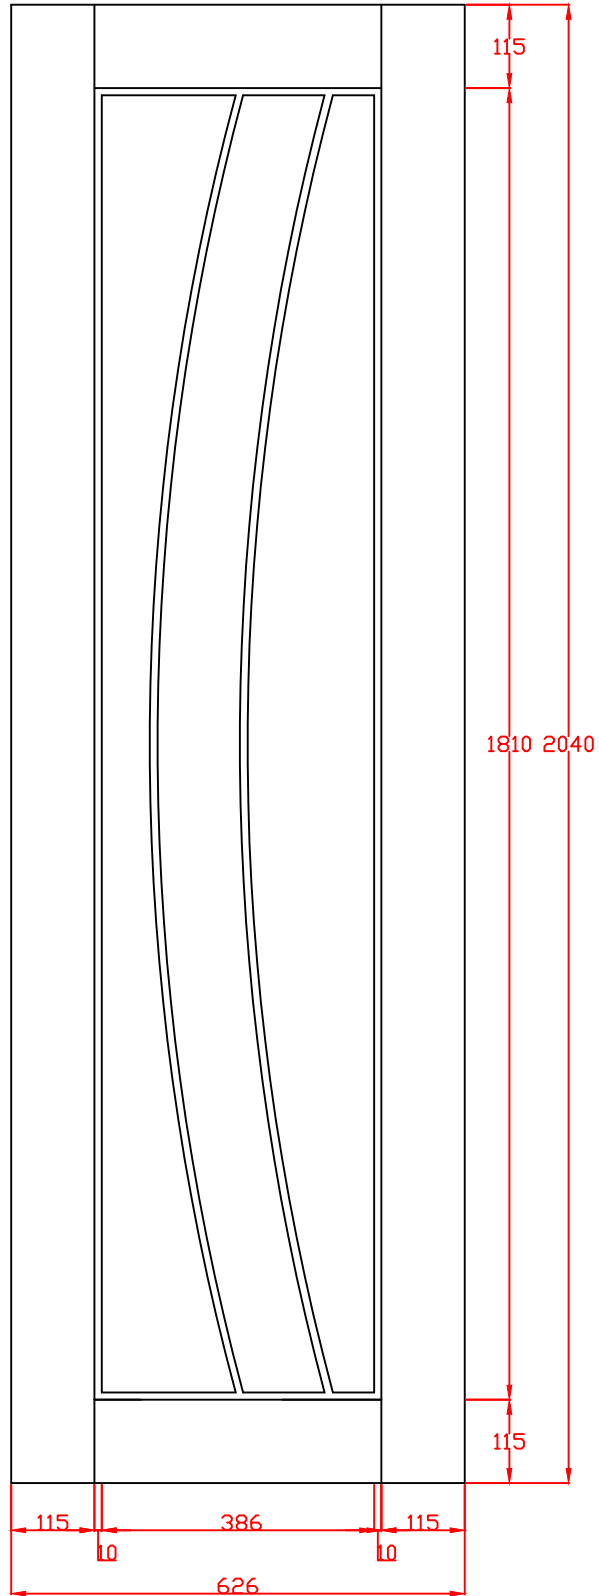

These drawing designs are the registered intellectual property of XL Joinery Limited. Any attempt to share this information by copying and / or distribution of these drawings beyond the intended user may be considered a breach of the protected intellectual property design registration and may result in legal action."

XL Joinery Ltd.
Holden Ing Way, Birstall, West Yorkshire, WF17 9AD
01924 350501 | www.xljoinery.co.uk

TITLE	APPROVED BY	REMARKS	DRAWN BY: Sara Tweddle
PFINTOSAL626 Prefinished Internal Oak Salerno Door 2040 x 626 x 40mm			SCALE:
			DRAWING NO:
			CHECK BY:
			DATE ISSUED: 19/11/24
			Revision 2