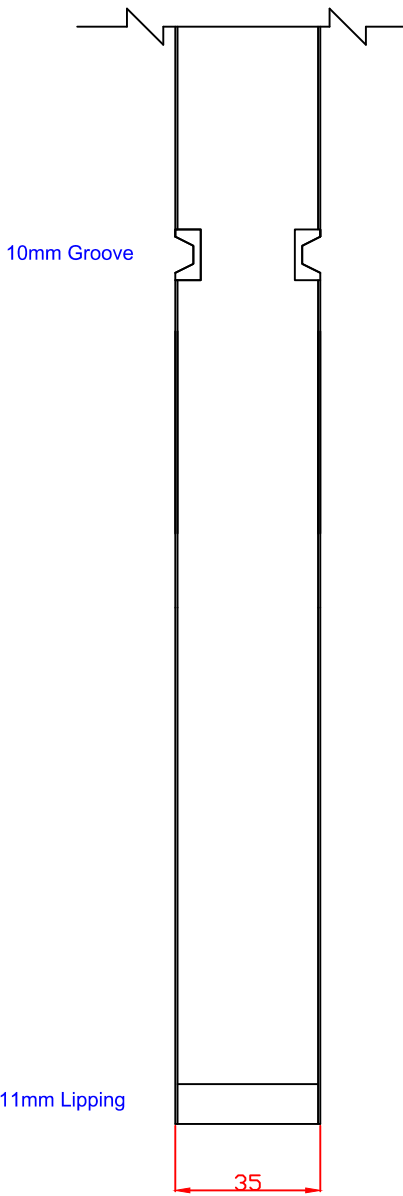

PFINTOSAL28 Prefinished Internal Oak Salerno Door 1981 x 711 x 35mm	SCALE:
	DRAWING NO:
	CHECK BY:

DATE ISSUED: 19/11/24	Revision 2
-----------------------	---------------

These drawing designs are the registered intellectual property of XL Joinery Limited. Any attempt to share this information by copying and / or distribution of these drawings beyond the intended user may be considered a breach of the protected intellectual property design registration and may result in legal action."

TITLE
PFINTOSAL30 Prefinished Internal Oak Salerno Door 1981 x 762 x 35mm

APPROVED BY

REMARKS

DRAWN BY: Sara Tweddle
SCALE:
DRAWING NO:
CHECK BY:
DATE ISSUED: 19/11/24
Revision 2

These drawing designs are the registered intellectual property of XL Joinery Limited. Any attempt to share this information by copying and / or distribution of these drawings beyond the intended user may be considered a breach of the protected intellectual property design registration and may result in legal action."

PFINTOSAL32 Prefinished Internal Oak Salerno Door 2032 x 813 x 35mm	SCALE:
	DRAWING NO:
	CHECK BY:

DATE ISSUED: 19/11/24	Revision 2
-----------------------	---------------

These drawing designs are the registered intellectual property of XL Joinery Limited. Any attempt to share this information by copying and / or distribution of these drawings beyond the intended user may be considered a breach of the protected intellectual property design registration and may result in legal action."