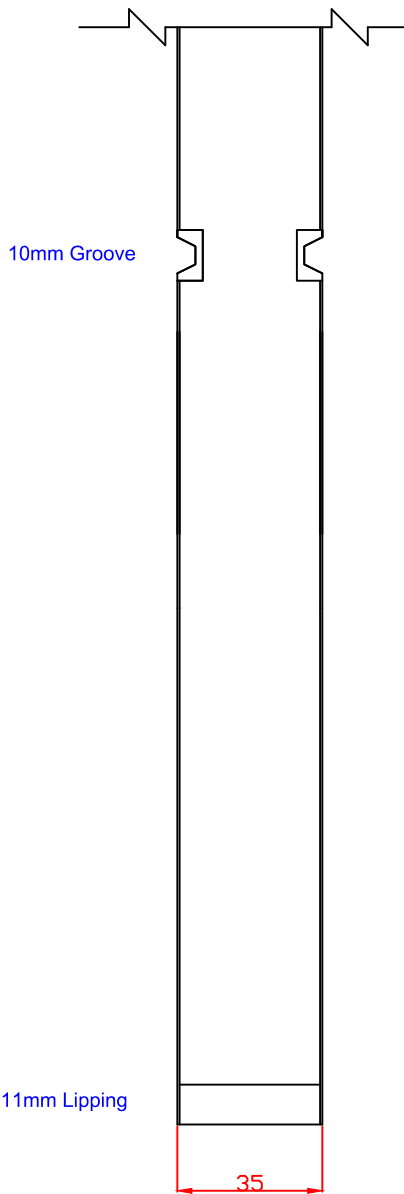

TITLE	APPROVED BY	REMARKS
PFINTOSAL24 Prefinished Internal Oak Salerno Door 1981 x 610 x 35mm		

TITLE	APPROVED BY	REMARKS

DRAWN BY: Sara Tweddle	
SCALE:	
DRAWING NO:	
CHECK BY:	
DATE ISSUED: 19/11/24	Revision 2

XL Joinery Ltd.
Holden Ing Way, Birstall, West Yorkshire, WF17 9AD
01924 350501 | www.xljoinery.co.uk

TITLE	APPROVED BY	REMARKS	DRAWN BY: Sara Tweddle
PFINTOSAL27 Prefinished Internal Oak Salerno Door 1981 x 686 x 35mm			SCALE:
			DRAWING NO:
			CHECK BY:
			DATE ISSUED: 19/11/24
			Revision 2

PFINTOSAL28 Prefinished Internal Oak Salerno Door 1981 x 711 x 35mm	SCALE:
	DRAWING NO:
	CHECK BY:

DATE ISSUED: 19/11/24	Revision 2
-----------------------	---------------

These drawing designs are the registered intellectual property of XL Joinery Limited. Any attempt to share this information by copying and / or distribution of these drawings beyond the intended user may be considered a breach of the protected intellectual property design registration and may result in legal action."

TITLE
PFINTOSAL30 Prefinished Internal Oak Salerno Door 1981 x 762 x 35mm

APPROVED BY

REMARKS

DRAWN BY: Sara Tweddle
SCALE:
DRAWING NO:
CHECK BY:
DATE ISSUED: 19/11/24
Revision 2

These drawing designs are the registered intellectual property of XL Joinery Limited. Any attempt to share this information by copying and / or distribution of these drawings beyond the intended user may be considered a breach of the protected intellectual property design registration and may result in legal action."