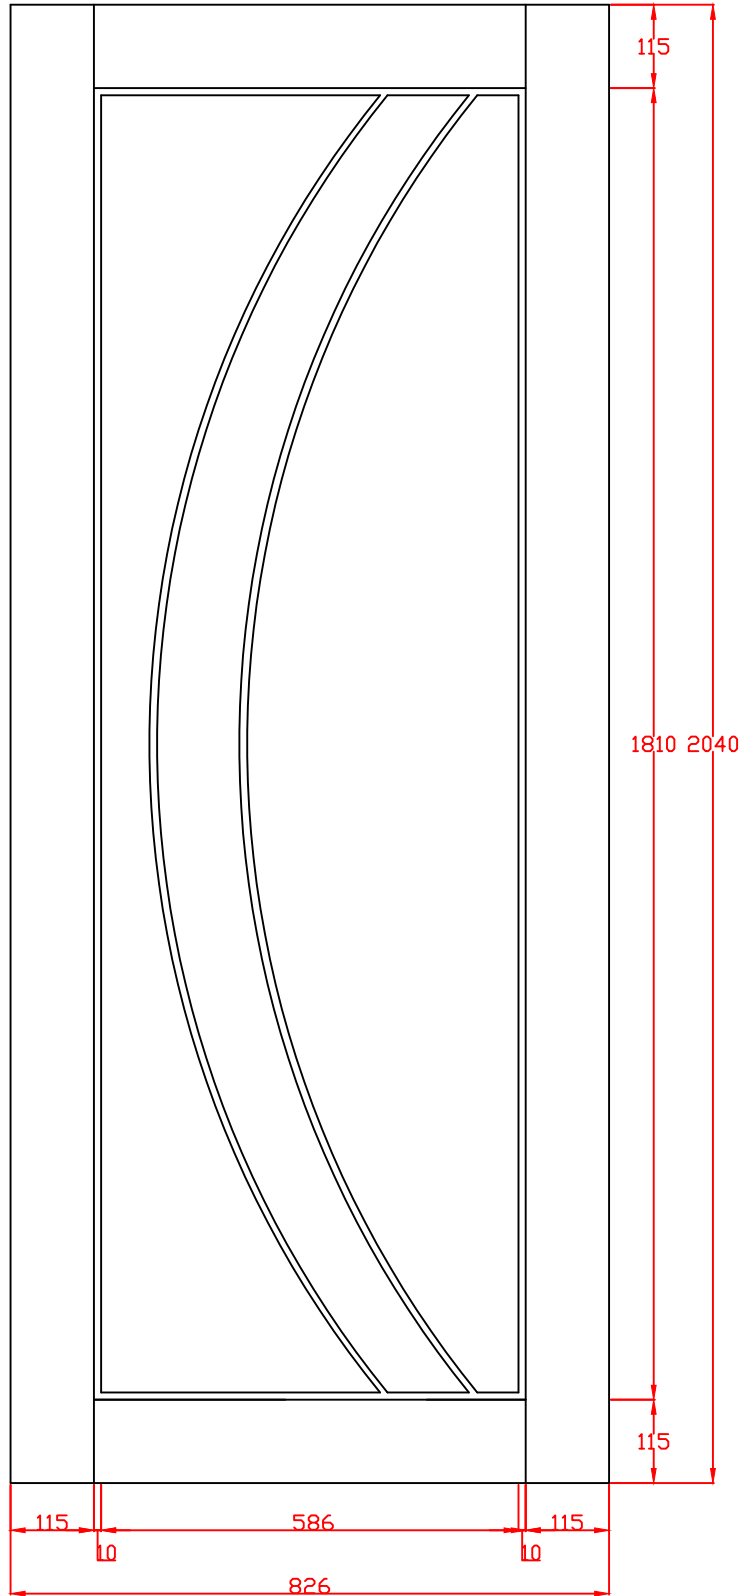

PFINTOSAL32 Prefinished Internal Oak Salerno Door 2032 x 813 x 35mm	SCALE:
	DRAWING NO:
	CHECK BY:

DATE ISSUED: 19/11/24	Revision 2
-----------------------	---------------

These drawing designs are the registered intellectual property of XL Joinery Limited. Any attempt to share this information by copying and / or distribution of these drawings beyond the intended user may be considered a breach of the protected intellectual property design registration and may result in legal action."

XL Joinery Ltd.
Holden Ing Way, Birstall, West Yorkshire, WF17 9AD
01924 350501 | www.xljoinery.co.uk

TITLE	APPROVED BY	REMARKS	DRAWN BY: Sara Tweddle
PFINTOSAL626 Prefinished Internal Oak Salerno Door 2040 x 626 x 40mm			SCALE:
			DRAWING NO:
			CHECK BY:
			DATE ISSUED: 19/11/24
			Revision 2

TITLE	APPROVED BY	REMARKS	DRAWN BY: Sara Tweddle
PFINTOSAL726 Prefinished Internal Oak Salerno Door 2040 x 726 x 40mm			SCALE:
			DRAWING NO:
			CHECK BY:
			DATE ISSUED: 19/11/24
			Revision 2

These drawing designs are the registered intellectual property of XL Joinery Limited. Any attempt to share this information by copying and / or distribution of these drawings beyond the intended user may be considered a breach of the protected intellectual property design registration and may result in legal action."

TITLE	APPROVED BY	REMARKS	DRAWN BY: Sara Tweddle
PFINTOSAL826 Prefinished Internal Oak Salerno Door 2040 x 826 x 40mm			SCALE:
			DRAWING NO:
			CHECK BY:
			DATE ISSUED: 19/11/24
			Revision 2

These drawing designs are the registered intellectual property of XL Joinery Limited. Any attempt to share this information by copying and / or distribution of these drawings beyond the intended user may be considered a breach of the protected intellectual property design registration and may result in legal action."