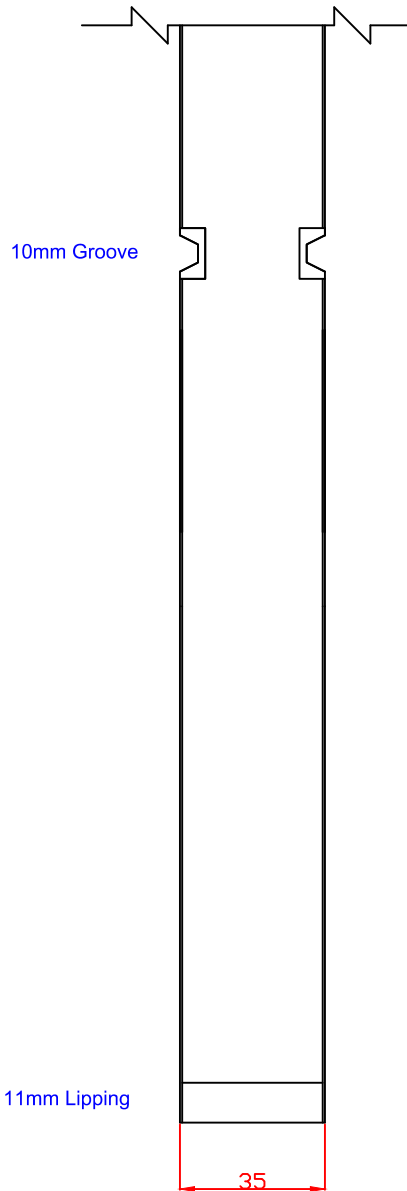

These drawing designs are the registered intellectual property of XL Joinery Limited. Any attempt to share this information by copying and / or distribution of these drawings beyond the intended user may be considered a breach of the protected intellectual property design registration and may result in legal action."

XL Joinery Ltd.
Holden Ing Way, Birstall, West Yorkshire, WF17 9AD
01924 350501 | www.xljoinery.co.uk

TITLE	APPROVED BY	REMARKS	DRAWN BY: Sara Tweddle

PFINTOSAL28 Prefinished Internal Oak Salerno Door 1981 x 711 x 35mm	SCALE:
	DRAWING NO:
	CHECK BY:

DATE ISSUED: 19/11/24	Revision 2