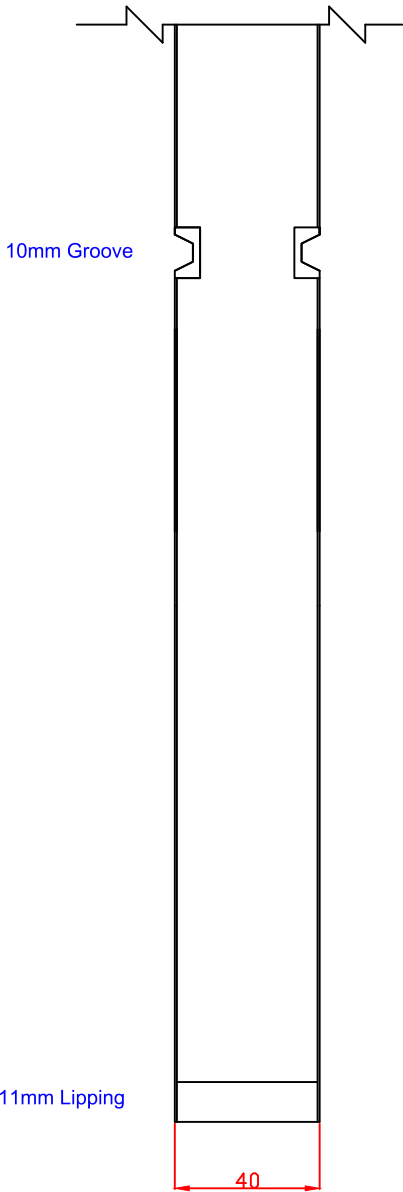

PFINTOSAL32 Prefinished Internal Oak Salerno Door 2032 x 813 x 35mm	SCALE:
	DRAWING NO:
	CHECK BY:

DATE ISSUED: 19/11/24	Revision 2
-----------------------	---------------

These drawing designs are the registered intellectual property of XL Joinery Limited. Any attempt to share this information by copying and / or distribution of these drawings beyond the intended user may be considered a breach of the protected intellectual property design registration and may result in legal action."

XL Joinery Ltd.
Holden Ing Way, Birstall, West Yorkshire, WF17 9AD
01924 350501 | www.xljoinery.co.uk

TITLE	APPROVED BY	REMARKS	DRAWN BY: Sara Tweddle
PFINTOSAL626 Prefinished Internal Oak Salerno Door 2040 x 626 x 40mm			SCALE:
			DRAWING NO:
			CHECK BY:
			DATE ISSUED: 19/11/24
			Revision 2

TITLE	APPROVED BY	REMARKS	DRAWN BY: Sara Tweddle
PFINTOSAL726 Prefinished Internal Oak Salerno Door 2040 x 726 x 40mm			SCALE:
			DRAWING NO:
			CHECK BY:
			DATE ISSUED: 19/11/24
			Revision 2

These drawing designs are the registered intellectual property of XL Joinery Limited. Any attempt to share this information by copying and / or distribution of these drawings beyond the intended user may be considered a breach of the protected intellectual property design registration and may result in legal action."

TITLE	APPROVED BY	REMARKS	DRAWN BY: Sara Tweddle
PFINTOSAL826 Prefinished Internal Oak Salerno Door 2040 x 826 x 40mm			SCALE:
			DRAWING NO:
			CHECK BY:
			DATE ISSUED: 19/11/24
			Revision 2

These drawing designs are the registered intellectual property of XL Joinery Limited. Any attempt to share this information by copying and / or distribution of these drawings beyond the intended user may be considered a breach of the protected intellectual property design registration and may result in legal action."