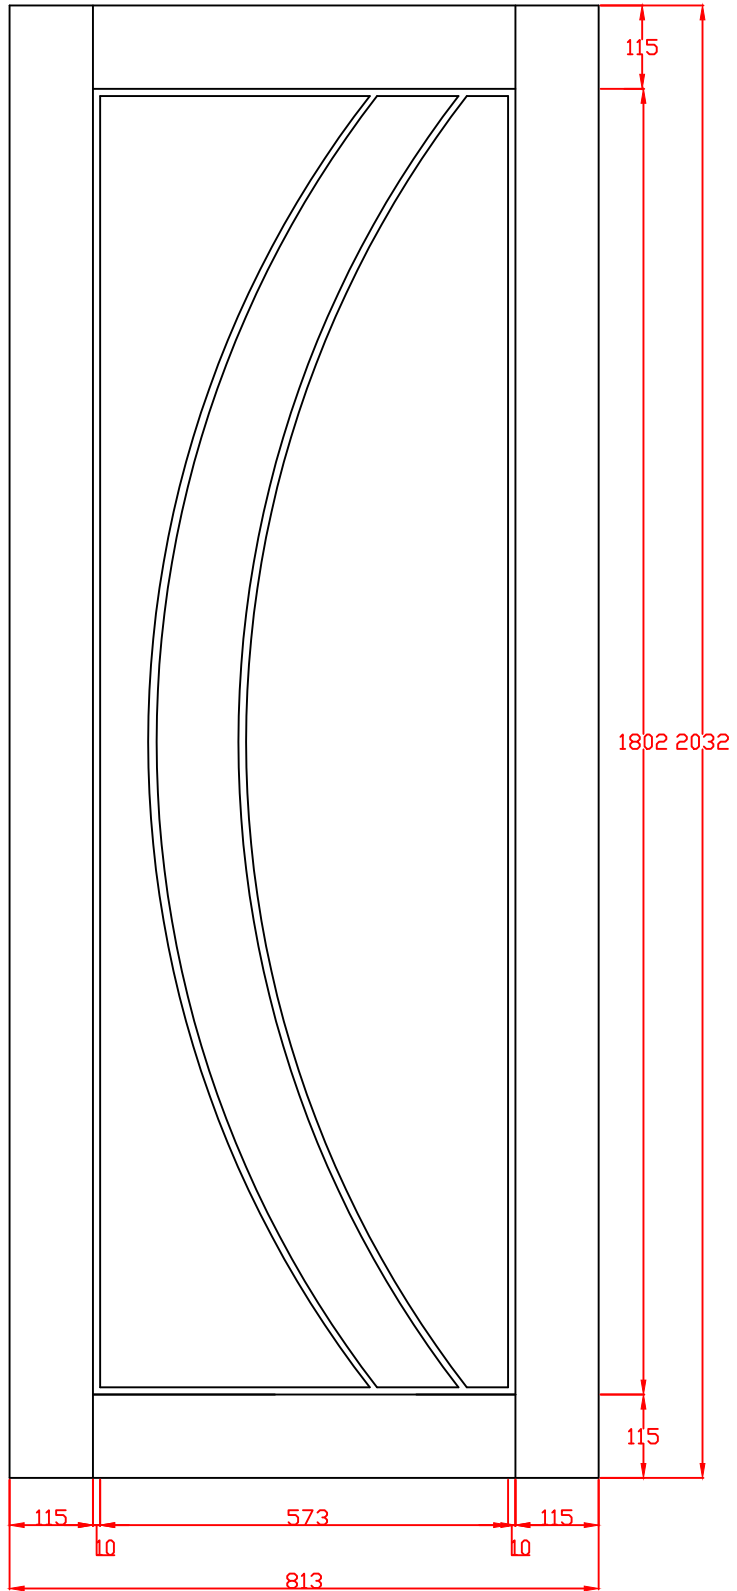

PFINTOSAL28 Prefinished Internal Oak Salerno Door 1981 x 711 x 35mm	SCALE:
	DRAWING NO:
	CHECK BY:

DATE ISSUED: 19/11/24	Revision 2
-----------------------	---------------

These drawing designs are the registered intellectual property of XL Joinery Limited. Any attempt to share this information by copying and / or distribution of these drawings beyond the intended user may be considered a breach of the protected intellectual property design registration and may result in legal action."

TITLE
PFINTOSAL30 Prefinished Internal Oak Salerno Door 1981 x 762 x 35mm

APPROVED BY

REMARKS

DRAWN BY: Sara Tweddle
SCALE:
DRAWING NO:
CHECK BY:
DATE ISSUED: 19/11/24
Revision 2

These drawing designs are the registered intellectual property of XL Joinery Limited. Any attempt to share this information by copying and / or distribution of these drawings beyond the intended user may be considered a breach of the protected intellectual property design registration and may result in legal action."

PFINTOSAL32 Prefinished Internal Oak Salerno Door 2032 x 813 x 35mm	SCALE:
	DRAWING NO:
	CHECK BY:

DATE ISSUED: 19/11/24	Revision 2
-----------------------	---------------

These drawing designs are the registered intellectual property of XL Joinery Limited. Any attempt to share this information by copying and / or distribution of these drawings beyond the intended user may be considered a breach of the protected intellectual property design registration and may result in legal action."