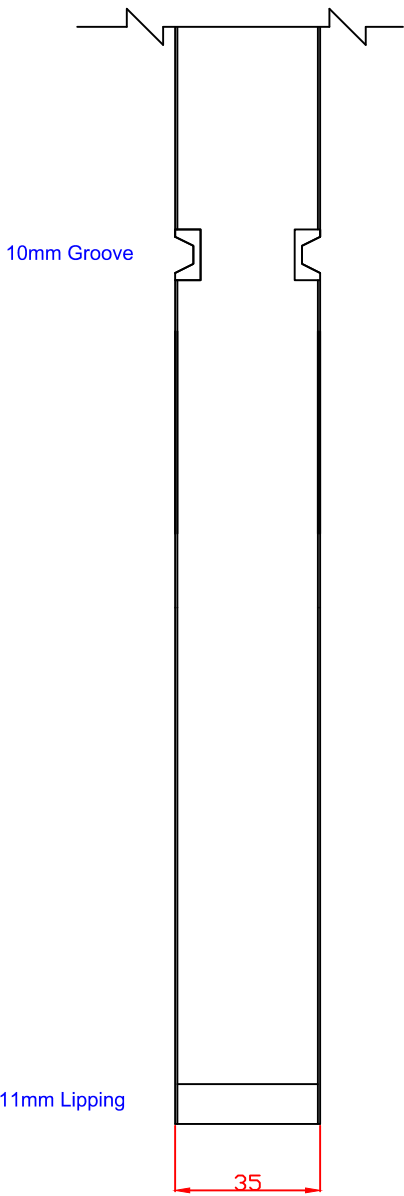

PFINTOSAL28 Prefinished Internal Oak Salerno Door 1981 x 711 x 35mm	SCALE:
	DRAWING NO:
	CHECK BY:

DATE ISSUED: 19/11/24	Revision 2
-----------------------	---------------

These drawing designs are the registered intellectual property of XL Joinery Limited. Any attempt to share this information by copying and / or distribution of these drawings beyond the intended user may be considered a breach of the protected intellectual property design registration and may result in legal action."

TITLE
PFINTOSAL30 Prefinished Internal Oak Salerno Door 1981 x 762 x 35mm

APPROVED BY

REMARKS

DRAWN BY: Sara Tweddle
SCALE:
DRAWING NO:
CHECK BY:
DATE ISSUED: 19/11/24
Revision 2

These drawing designs are the registered intellectual property of XL Joinery Limited. Any attempt to share this information by copying and / or distribution of these drawings beyond the intended user may be considered a breach of the protected intellectual property design registration and may result in legal action."

PFINTOSAL32 Prefinished Internal Oak Salerno Door 2032 x 813 x 35mm	SCALE:
	DRAWING NO:
	CHECK BY:

DATE ISSUED: 19/11/24	Revision 2
-----------------------	---------------

These drawing designs are the registered intellectual property of XL Joinery Limited. Any attempt to share this information by copying and / or distribution of these drawings beyond the intended user may be considered a breach of the protected intellectual property design registration and may result in legal action."