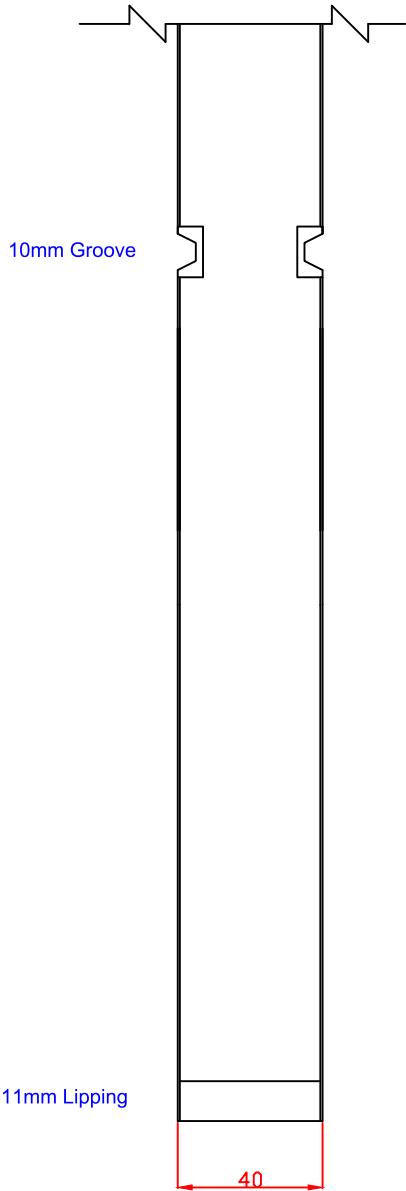

These drawing designs are the registered intellectual property of XL Joinery Limited. Any attempt to share this information by copying and / or distribution of these drawings beyond the intended user may be considered a breach of the protected intellectual property design registration and may result in legal action."

ISO 9001
Quality Management Systems
CERTIFIED

ISO 14001
Environmental Management
CERTIFIED

FM518105 EMS578330

XL Joinery Ltd.
Holden Ing Way, Birstall, West Yorkshire, WF17 9AD
01924 350501 | www.xljoinery.co.uk

TITLE	APPROVED BY	REMARKS	DRAWN BY: Sara Tweddle
PFINTOSAL726 Prefinished Internal Oak Salerno Door 2040 x 726 x 40mm			SCALE:
			DRAWING NO:
			CHECK BY:
			DATE ISSUED: 19/11/24
			Revision 2