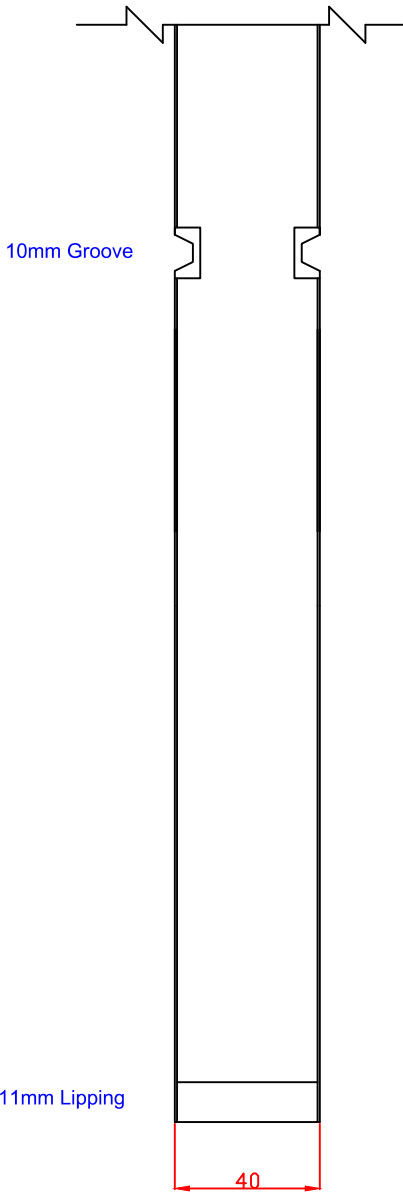

PFINTOSAL32 Prefinished Internal Oak Salerno Door 2032 x 813 x 35mm	SCALE:
	DRAWING NO:
	CHECK BY:

DATE ISSUED: 19/11/24	Revision 2
-----------------------	---------------

These drawing designs are the registered intellectual property of XL Joinery Limited. Any attempt to share this information by copying and / or distribution of these drawings beyond the intended user may be considered a breach of the protected intellectual property design registration and may result in legal action."

XL Joinery Ltd.
Holden Ing Way, Birstall, West Yorkshire, WF17 9AD
01924 350501 | www.xljoinery.co.uk

TITLE	APPROVED BY	REMARKS	DRAWN BY: Sara Tweddle
PFINTOSAL626 Prefinished Internal Oak Salerno Door 2040 x 626 x 40mm			SCALE:
			DRAWING NO:
			CHECK BY:
			DATE ISSUED: 19/11/24
			Revision 2

TITLE	APPROVED BY	REMARKS	DRAWN BY: Sara Tweddle
PFINTOSAL726 Prefinished Internal Oak Salerno Door 2040 x 726 x 40mm			SCALE:
			DRAWING NO:
			CHECK BY:
			DATE ISSUED: 19/11/24
			Revision 2

These drawing designs are the registered intellectual property of XL Joinery Limited. Any attempt to share this information by copying and / or distribution of these drawings beyond the intended user may be considered a breach of the protected intellectual property design registration and may result in legal action."

TITLE	APPROVED BY	REMARKS	DRAWN BY: Sara Tweddle
PFINTOSAL826 Prefinished Internal Oak Salerno Door 2040 x 826 x 40mm			SCALE:
			DRAWING NO:
			CHECK BY:
			DATE ISSUED: 19/11/24
			Revision 2

These drawing designs are the registered intellectual property of XL Joinery Limited. Any attempt to share this information by copying and / or distribution of these drawings beyond the intended user may be considered a breach of the protected intellectual property design registration and may result in legal action."