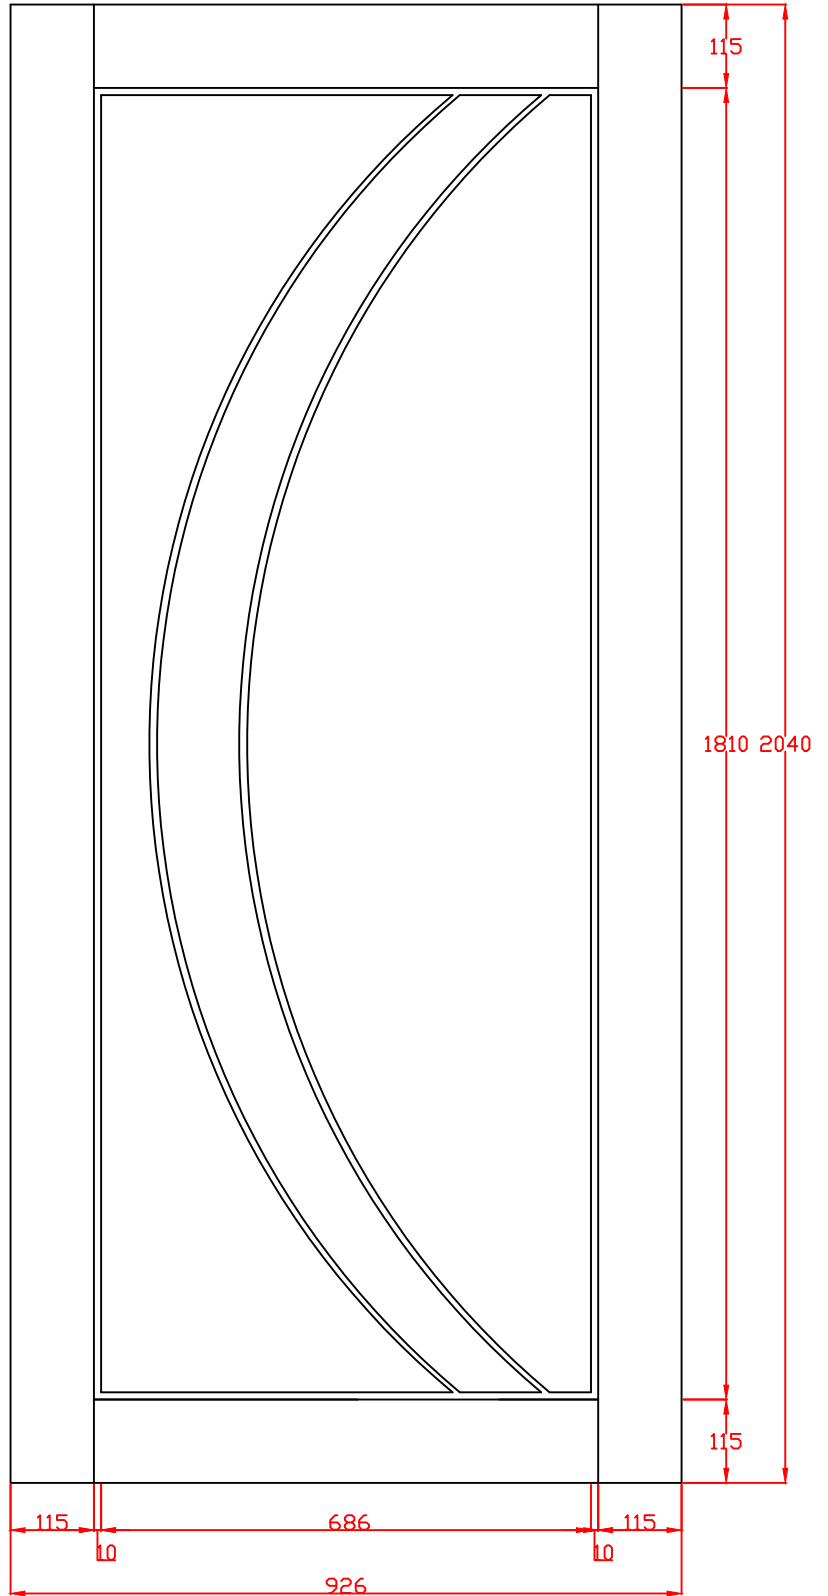

PFINTOSAL32 Prefinished Internal Oak Salerno Door 2032 x 813 x 35mm	SCALE:
	DRAWING NO:
	CHECK BY:

DATE ISSUED: 19/11/24	Revision 2
-----------------------	---------------

These drawing designs are the registered intellectual property of XL Joinery Limited. Any attempt to share this information by copying and / or distribution of these drawings beyond the intended user may be considered a breach of the protected intellectual property design registration and may result in legal action."

XL Joinery Ltd.
Holden Ing Way, Birstall, West Yorkshire, WF17 9AD
01924 350501 | www.xljoinery.co.uk

TITLE	APPROVED BY	REMARKS	DRAWN BY: Sara Tweddle
PFINTOSAL626 Prefinished Internal Oak Salerno Door 2040 x 626 x 40mm			SCALE:
			DRAWING NO:
			CHECK BY:
			DATE ISSUED: 19/11/24
			Revision 2

TITLE	APPROVED BY	REMARKS	DRAWN BY: Sara Tweddle
PFINTOSAL726 Prefinished Internal Oak Salerno Door 2040 x 726 x 40mm			SCALE:
			DRAWING NO:
			CHECK BY:
			DATE ISSUED: 19/11/24
			Revision 2

These drawing designs are the registered intellectual property of XL Joinery Limited. Any attempt to share this information by copying and / or distribution of these drawings beyond the intended user may be considered a breach of the protected intellectual property design registration and may result in legal action."

TITLE	APPROVED BY	REMARKS	DRAWN BY: Sara Tweddle
PFINTOSAL826 Prefinished Internal Oak Salerno Door 2040 x 826 x 40mm			SCALE:
			DRAWING NO:
			CHECK BY:
			DATE ISSUED: 19/11/24
			Revision 2

These drawing designs are the registered intellectual property of XL Joinery Limited. Any attempt to share this information by copying and / or distribution of these drawings beyond the intended user may be considered a breach of the protected intellectual property design registration and may result in legal action."