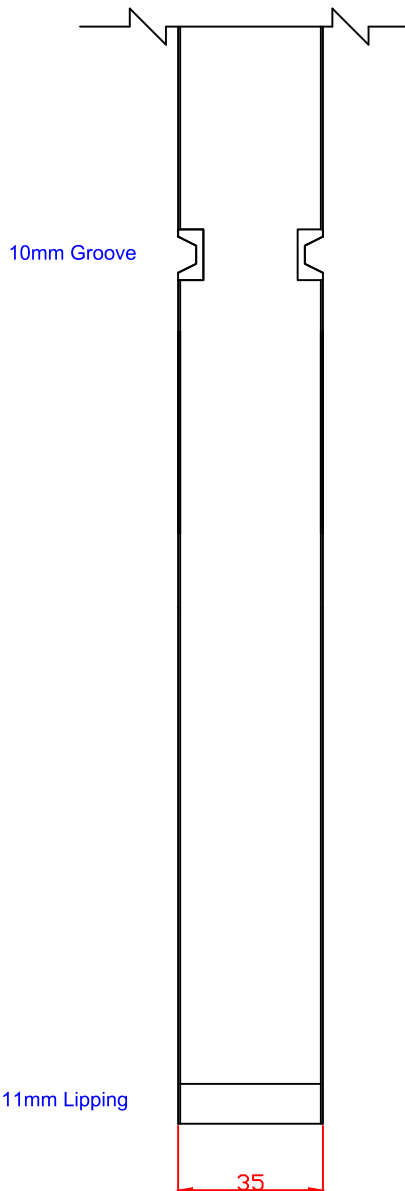

TITLE	APPROVED BY	REMARKS
PFINTOSAL24 Prefinished Internal Oak Salerno Door 1981 x 610 x 35mm		

TITLE	APPROVED BY	REMARKS

DRAWN BY: Sara Tweddle	
SCALE:	
DRAWING NO:	
CHECK BY:	
DATE ISSUED: 19/11/24	Revision 2