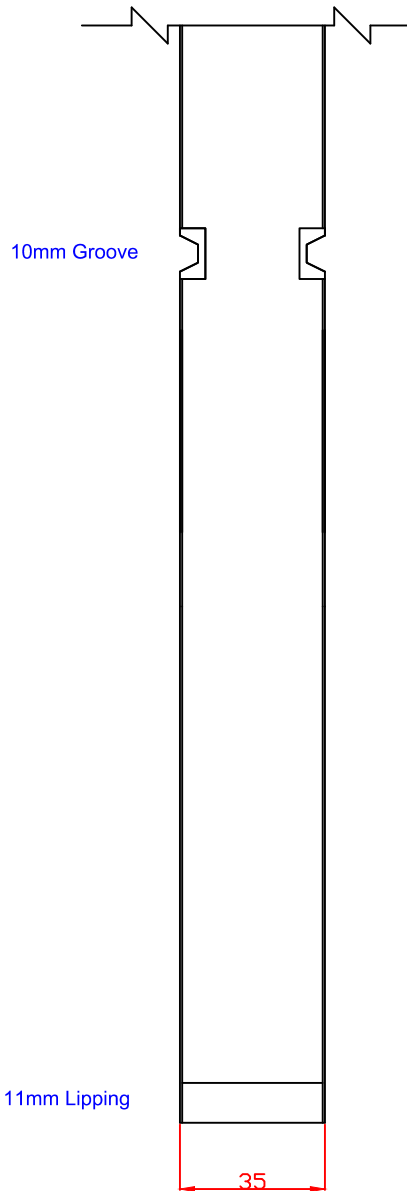

These drawing designs are the registered intellectual property of XL Joinery Limited. Any attempt to share this information by copying and / or distribution of these drawings beyond the intended user may be considered a breach of the protected intellectual property design registration and may result in legal action."

XL Joinery Ltd.
Holden Ing Way, Birstall, West Yorkshire, WF17 9AD
01924 350501 | www.xljoinery.co.uk

TITLE	APPROVED BY	REMARKS	DRAWN BY: Sara Tweddle
PFINTOSAL27 Prefinished Internal Oak Salerno Door 1981 x 686 x 35mm			SCALE:
			DRAWING NO:
			CHECK BY:
			DATE ISSUED: 19/11/24
			Revision 2