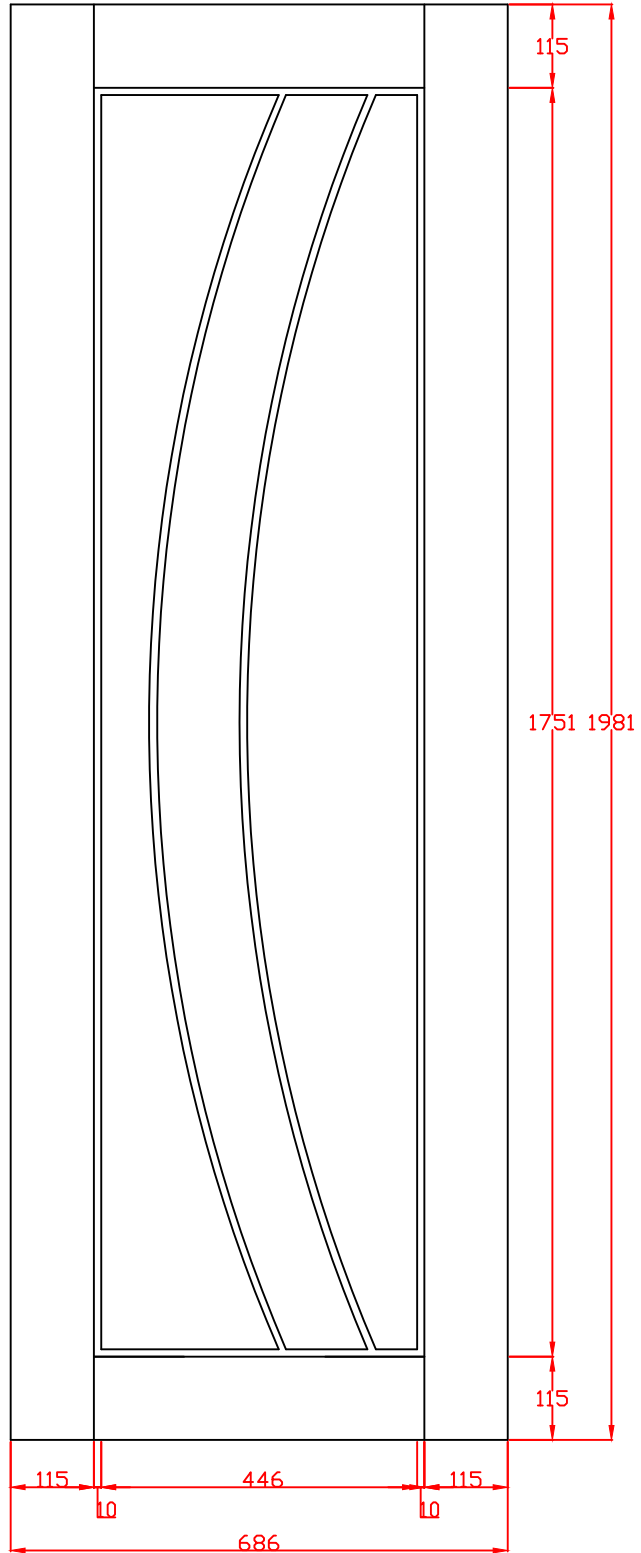

These drawing designs are the registered intellectual property of XL Joinery Limited. Any attempt to share this information by copying and / or distribution of these drawings beyond the intended user may be considered a breach of the protected intellectual property design registration and may result in legal action."

XL Joinery Ltd.
Holden Ing Way, Birstall, West Yorkshire, WF17 9AD
01924 350501 | www.xljoinery.co.uk

TITLE	APPROVED BY	REMARKS	DRAWN BY: Sara Tweddle
PFINTOSAL27 Prefinished Internal Oak Salerno Door 1981 x 686 x 35mm			SCALE:
			DRAWING NO:
			CHECK BY:
			DATE ISSUED: 19/11/24
			Revision 2