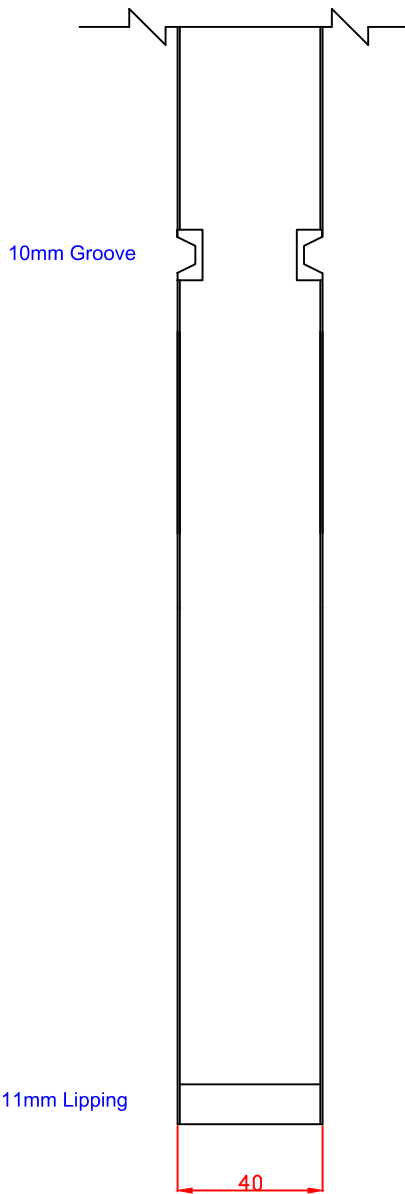

TITLE
PFINTOSAL30 Prefinished Internal Oak Salerno Door 1981 x 762 x 35mm

APPROVED BY

REMARKS

DRAWN BY: Sara Tweddle
SCALE:
DRAWING NO:
CHECK BY:
DATE ISSUED: 19/11/24
Revision 2

These drawing designs are the registered intellectual property of XL Joinery Limited. Any attempt to share this information by copying and / or distribution of these drawings beyond the intended user may be considered a breach of the protected intellectual property design registration and may result in legal action."

PFINTOSAL32 Prefinished Internal Oak Salerno Door 2032 x 813 x 35mm	SCALE:
	DRAWING NO:
	CHECK BY:

DATE ISSUED: 19/11/24	Revision 2
-----------------------	---------------

These drawing designs are the registered intellectual property of XL Joinery Limited. Any attempt to share this information by copying and / or distribution of these drawings beyond the intended user may be considered a breach of the protected intellectual property design registration and may result in legal action."

XL Joinery Ltd.
Holden Ing Way, Birstall, West Yorkshire, WF17 9AD
01924 350501 | www.xljoinery.co.uk

TITLE	APPROVED BY	REMARKS	DRAWN BY: Sara Twedde
PFINTOSAL33 Prefinished Internal Oak Salerno Door 1981 x 838 x 35mm			SCALE:
			DRAWING NO:
			CHECK BY:
			DATE ISSUED: 19/11/24
			Revision 2

XL Joinery Ltd.
Holden Ing Way, Birstall, West Yorkshire, WF17 9AD
01924 350501 | www.xljoinery.co.uk

TITLE	APPROVED BY	REMARKS	DRAWN BY: Sara Tweddle
PFINTOSAL626 Prefinished Internal Oak Salerno Door 2040 x 626 x 40mm			SCALE:
			DRAWING NO:
			CHECK BY:
			DATE ISSUED: 19/11/24
			Revision 2