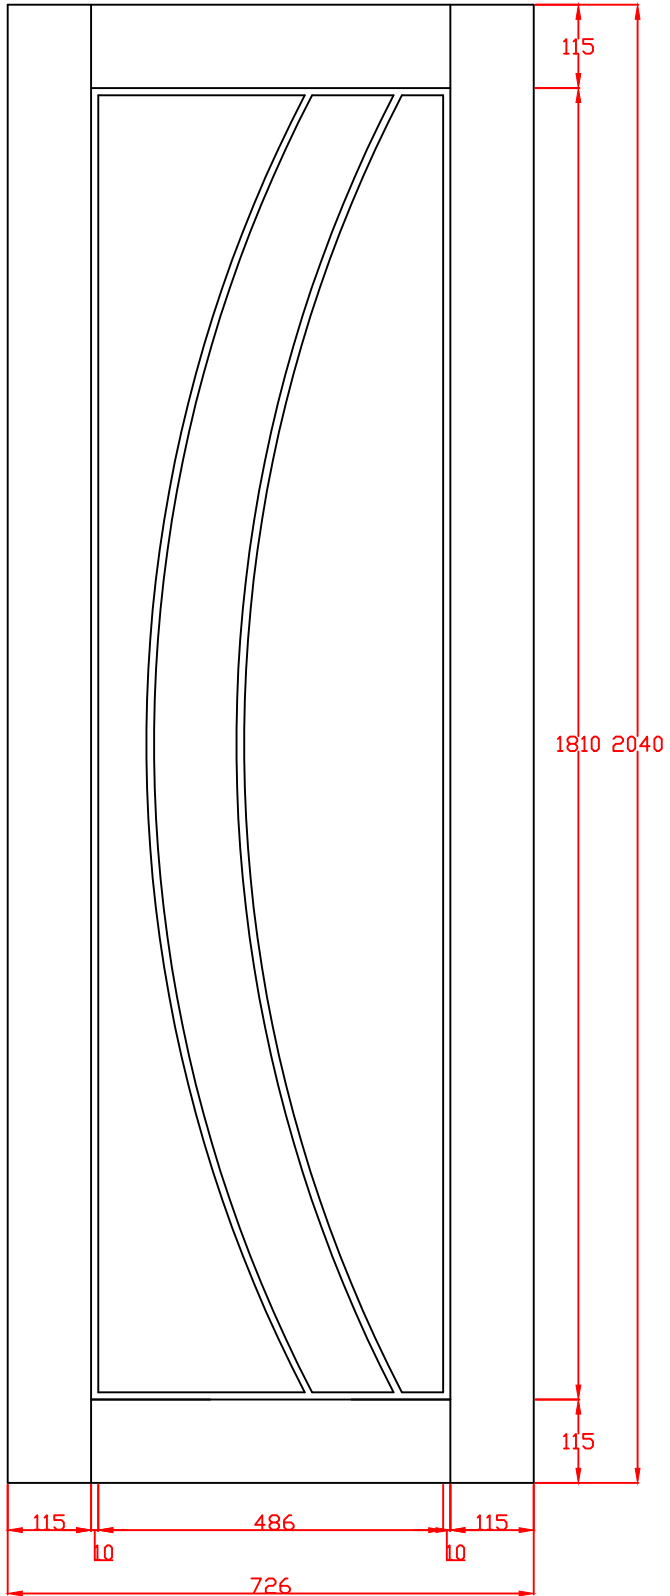

These drawing designs are the registered intellectual property of XL Joinery Limited. Any attempt to share this information by copying and / or distribution of these drawings beyond the intended user may be considered a breach of the protected intellectual property design registration and may result in legal action."

ISO 9001
Quality Management Systems
CERTIFIED

ISO 14001
Environmental Management
CERTIFIED

FM518105 EMS578330

XL Joinery Ltd.
Holden Ing Way, Birstall, West Yorkshire, WF17 9AD
01924 350501 | www.xljoinery.co.uk

TITLE	APPROVED BY	REMARKS	DRAWN BY: Sara Tweddle
PFINTOSAL726 Prefinished Internal Oak Salerno Door 2040 x 726 x 40mm			SCALE:
			DRAWING NO:
			CHECK BY:
			DATE ISSUED: 19/11/24
			Revision 2