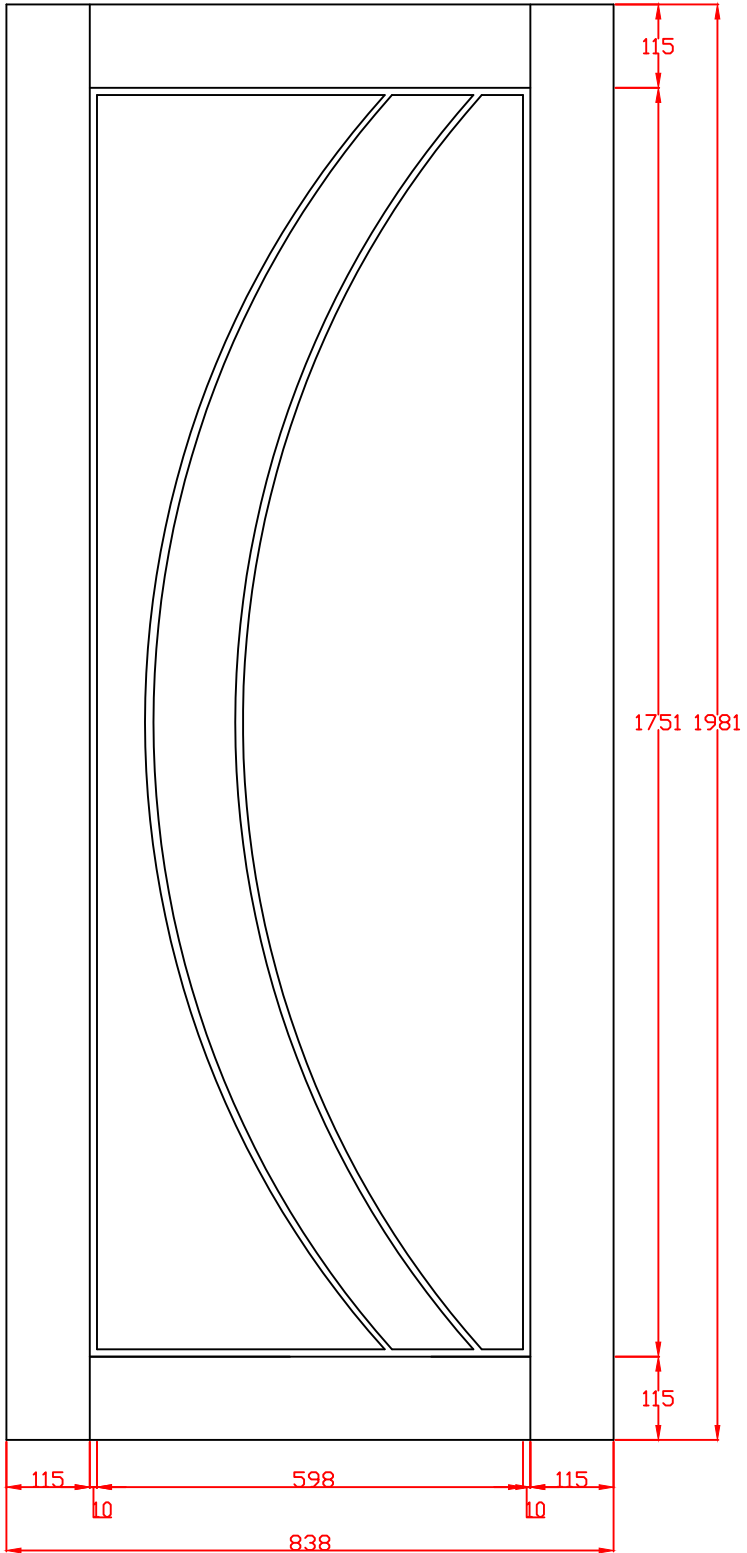

PFINTOSAL28 Prefinished Internal Oak Salerno Door 1981 x 711 x 35mm	SCALE:
	DRAWING NO:
	CHECK BY:

DATE ISSUED: 19/11/24	Revision 2
-----------------------	---------------

These drawing designs are the registered intellectual property of XL Joinery Limited. Any attempt to share this information by copying and / or distribution of these drawings beyond the intended user may be considered a breach of the protected intellectual property design registration and may result in legal action."

TITLE
PFINTOSAL30 Prefinished Internal Oak Salerno Door 1981 x 762 x 35mm

APPROVED BY

REMARKS

DRAWN BY: Sara Tweddle
SCALE:
DRAWING NO:
CHECK BY:
DATE ISSUED: 19/11/24
Revision 2

These drawing designs are the registered intellectual property of XL Joinery Limited. Any attempt to share this information by copying and / or distribution of these drawings beyond the intended user may be considered a breach of the protected intellectual property design registration and may result in legal action."

PFINTOSAL32 Prefinished Internal Oak Salerno Door 2032 x 813 x 35mm	SCALE:
	DRAWING NO:
	CHECK BY:

DATE ISSUED: 19/11/24	Revision 2
-----------------------	---------------

These drawing designs are the registered intellectual property of XL Joinery Limited. Any attempt to share this information by copying and / or distribution of these drawings beyond the intended user may be considered a breach of the protected intellectual property design registration and may result in legal action."