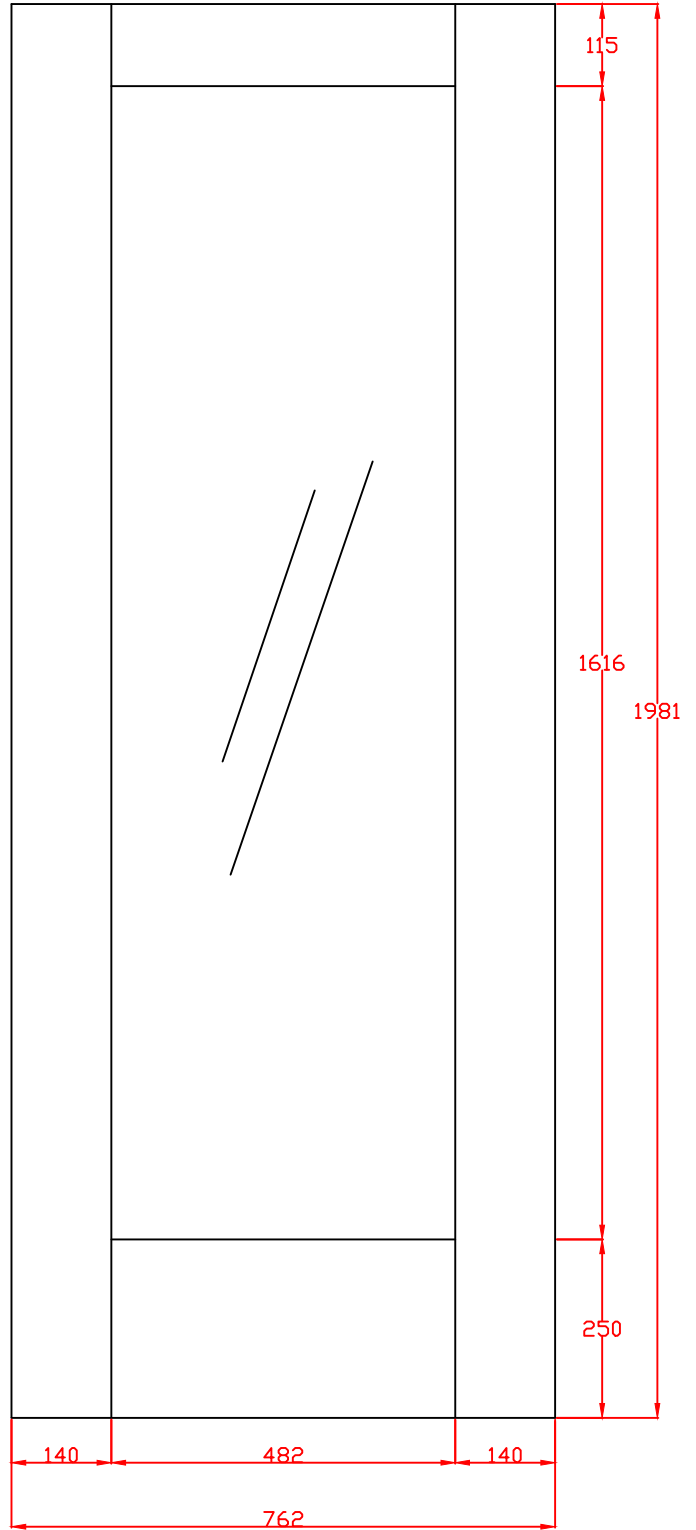

TITLE	APPROVED BY	REMARKS	DRAWN BY: Sara Tweddle
GWPP1027C-FD Pattern 10 White Primed with Clear Glass Fire Door 1981 x 686 x 44mm			SCALE:
			DRAWING NO:
			CHECK BY:
			DATE ISSUED: 28/11/24
			Revision 2

Clear Toughened Glass

11mm lipping

XL Joinery Ltd.  
Holden Ing Way, Birstall, West Yorkshire, WF17 9AD  
01924 350501 | www.xljoinery.co.uk

TITLE	APPROVED BY	REMARKS	DRAWN BY: Sara Tweddle
GWPP1030C-FD Pattern 10 White Primed with Clear Glass Fire Door 1981 x 762 x 44mm			SCALE:
			DRAWING NO:
			CHECK BY:
			DATE ISSUED: 28/11/24
			Revision 2

**TITLE**  
 GWPP1033C-FD  
 Pattern 10 White Primed  
 with Clear Glass Fire  
 Door  
 1981 x 838 x 44mm

**APPROVED BY**

**REMARKS**

<b>DRAWN BY:</b> Sara Twedde
<b>SCALE:</b>
<b>DRAWING NO:</b>
<b>CHECK BY:</b>
<b>DATE ISSUED:</b> 28/11/24
Revision 2

TITLE

GWPP10826C-FD  
 Internal White Primed Pattern  
 10 Fire Door with Clear Glass  
 2040 x 826 x 44mm

APPROVED BY

REMARKS

DRAWN BY: Sara Tweddle	
SCALE:	
DRAWING NO:	
CHECK BY:	
DATE ISSUED: 28/11/24	Revision 2