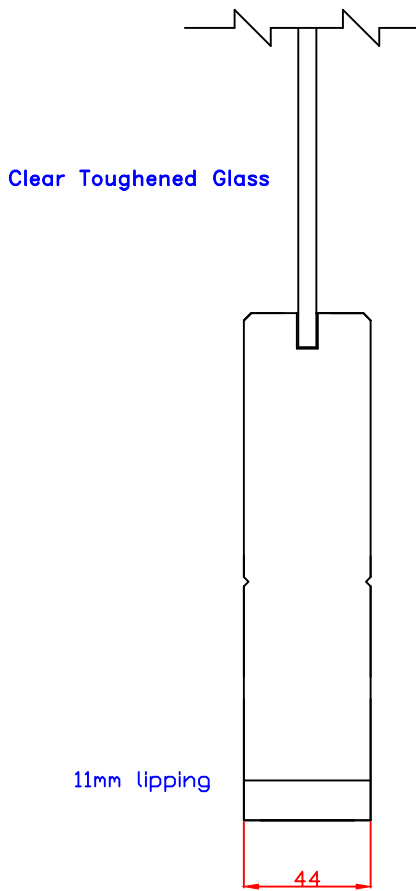

TITLE	APPROVED BY	REMARKS	DRAWN BY: Sara Tweddle
GWPP1027C-FD Pattern 10 White Primed with Clear Glass Fire Door 1981 x 686 x 44mm			SCALE:
			DRAWING NO:
			CHECK BY:
			DATE ISSUED: 28/11/24
			Revision 2

**TITLE**  
 GWPP1033C-FD  
 Pattern 10 White Primed  
 with Clear Glass Fire  
 Door  
 1981 x 838 x 44mm

**APPROVED BY**

**REMARKS**

<b>DRAWN BY:</b> Sara Twedde
<b>SCALE:</b>
<b>DRAWING NO:</b>
<b>CHECK BY:</b>
<b>DATE ISSUED:</b> 28/11/24
Revision 2

XL Joinery Ltd.  
Holden Ing Way, Birstall, West Yorkshire, WF17 9AD  
01924 350501 | www.xljoinery.co.uk

TITLE	APPROVED BY	REMARKS	DRAWN BY: Sara Tweddle
GWPP10726C-FD Internal White Primed Pattern 10 Fire Door with Clear Glass 2040 x 726 x 44mm			SCALE:
			DRAWING NO:
			CHECK BY:
			DATE ISSUED: 28/11/24
			Revision 2

TITLE

GWPP10826C-FD  
 Internal White Primed Pattern  
 10 Fire Door with Clear Glass  
 2040 x 826 x 44mm

APPROVED BY

REMARKS

DRAWN BY: Sara Tweddle	
SCALE:	
DRAWING NO:	
CHECK BY:	
DATE ISSUED: 28/11/24	Revision 2