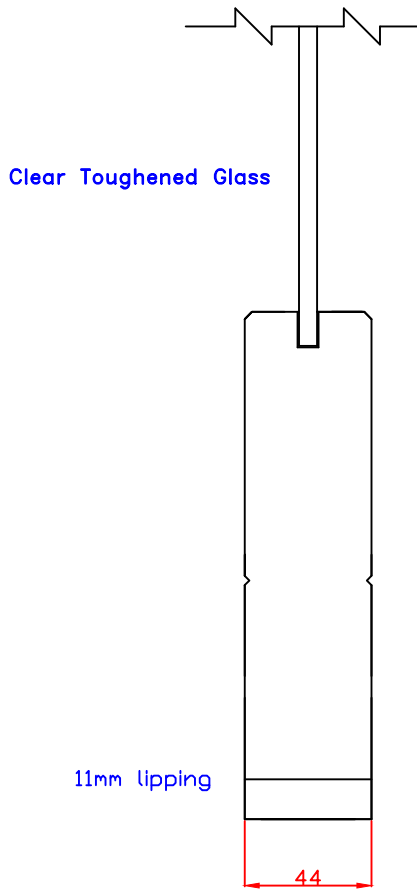

These drawing designs are the registered intellectual property of XL Joinery Limited. Any attempt to share this information by copying and / or distribution of these drawings beyond the intended user may be considered a breach of the protected intellectual property design registration and may result in legal action."

	ISO 9001 Quality Management Systems CERTIFIED	ISO 14001 Environmental Management CERTIFIED
	FM518105	EM5578330

XL Joinery Ltd.
Holden Ing Way, Birstall, West Yorkshire, WF17 9AD
01924 350501 | www.xljoinery.co.uk

TITLE
GWPP1033C-FD
Pattern 10 White Primed
with Clear Glass Fire
Door
1981 x 838 x 44mm

APPROVED BY

REMARKS

DRAWN BY: Sara Twedde
SCALE:
DRAWING NO:
CHECK BY:
DATE ISSUED: 28/11/24
Revision 2