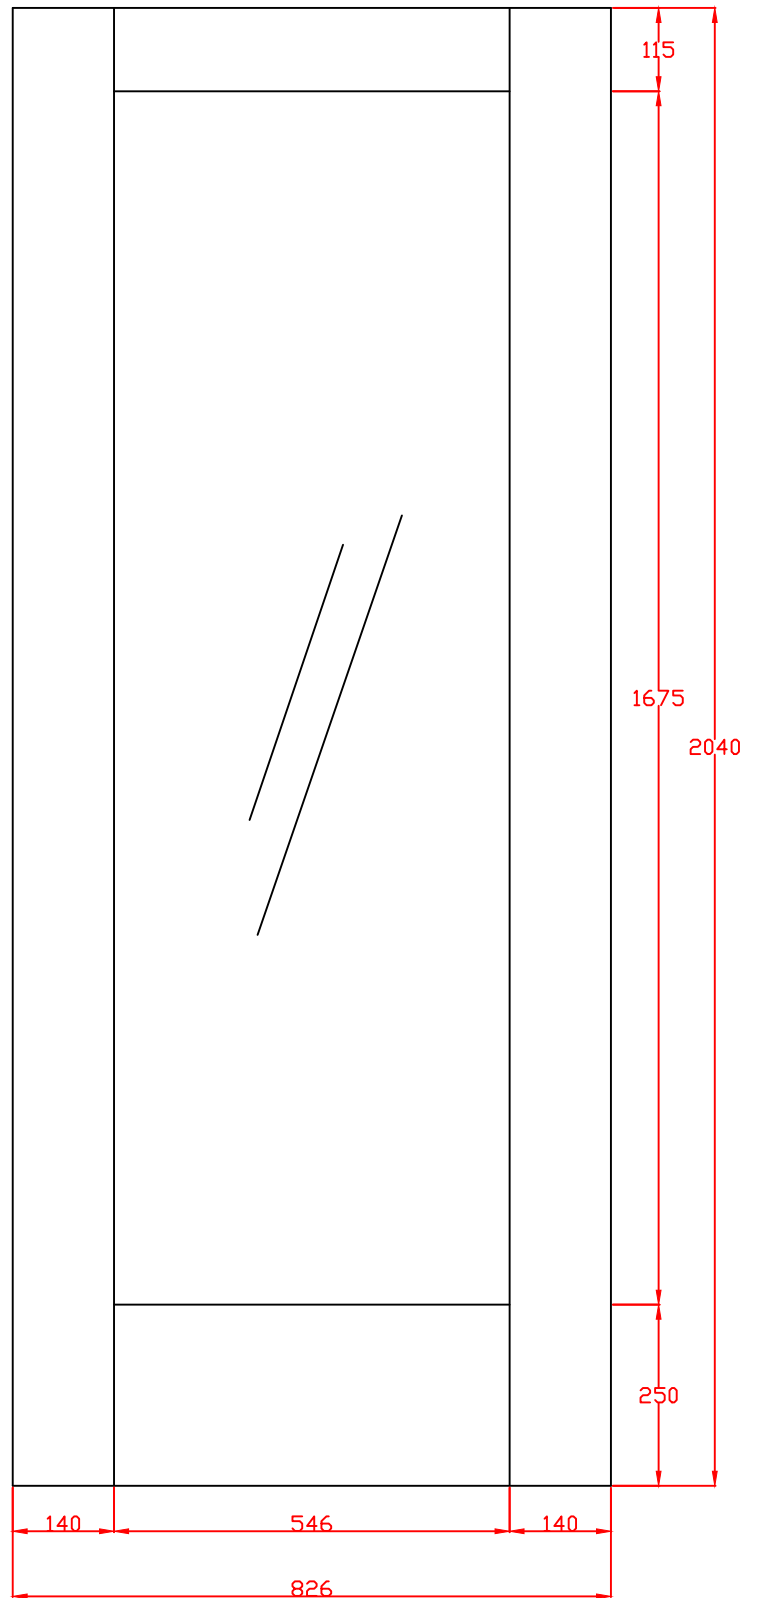

These drawing designs are the registered intellectual property of XL Joinery Limited. Any attempt to share this information by copying and / or distribution of these drawings beyond the intended user may be considered a breach of the protected intellectual property design registration and may result in legal action."

	ISO 9001 Quality Management Systems CERTIFIED	ISO 14001 Environmental Management CERTIFIED
	FMS18105	EMS578330

XL Joinery Ltd.
Holden Ing Way, Birstall, West Yorkshire, WF17 9AD
01924 350501 | www.xljoinery.co.uk

TITLE

GWPP10826C-FD
Internal White Primed Pattern
10 Fire Door with Clear Glass
2040 x 826 x 44mm

APPROVED BY

REMARKS

DRAWN BY: Sara Tweddle	
SCALE:	
DRAWING NO:	
CHECK BY:	
DATE ISSUED: 28/11/24	Revision 2