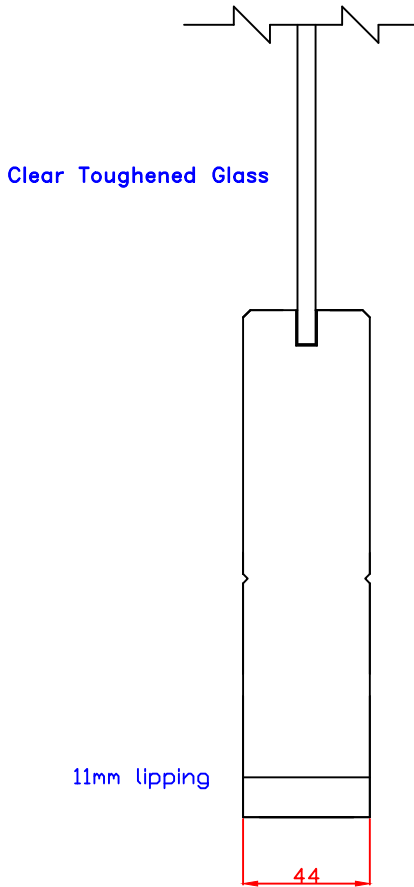

These drawing designs are the registered intellectual property of XL Joinery Limited. Any attempt to share this information by copying and / or distribution of these drawings beyond the intended user may be considered a breach of the protected intellectual property design registration and may result in legal action."

	ISO 9001 Quality Management Systems CERTIFIED	ISO 14001 Environmental Management CERTIFIED
	FMS18105	EMS578330

XL Joinery Ltd.
Holden Ing Way, Birstall, West Yorkshire, WF17 9AD
01924 350501 | www.xljoinery.co.uk

TITLE

GWPP10826C-FD
Internal White Primed Pattern
10 Fire Door with Clear Glass
2040 x 826 x 44mm

APPROVED BY

REMARKS

DRAWN BY: Sara Tweddle	
SCALE:	
DRAWING NO:	
CHECK BY:	
DATE ISSUED: 28/11/24	Revision 2