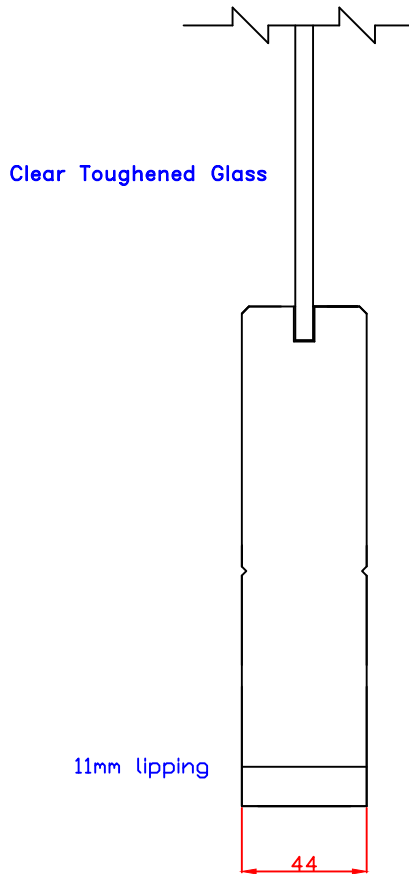

# Technical drawings

## GWPP10C-FD

White Primed Pattern 10  
with Clear Glass Fire Door

These drawing designs are the registered intellectual property of XL Joinery Limited. Any attempt to share this information by copying and / or distribution of these drawings beyond the intended user may be considered a breach of the protected intellectual property design registration and may result in legal action."

TITLE	APPROVED BY	REMARKS	DRAWN BY: Sara Tweddle
GWPP1027C-FD Pattern 10 White Primed with Clear Glass Fire Door 1981 x 686 x 44mm			SCALE:
			DRAWING NO:
			CHECK BY:
			DATE ISSUED: 28/11/24
			Revision 2

**TITLE**  
 GWPP1033C-FD  
 Pattern 10 White Primed  
 with Clear Glass Fire  
 Door  
 1981 x 838 x 44mm

**APPROVED BY**

**REMARKS**

<b>DRAWN BY:</b> Sara Twedde
<b>SCALE:</b>
<b>DRAWING NO:</b>
<b>CHECK BY:</b>
<b>DATE ISSUED:</b> 28/11/24
Revision 2