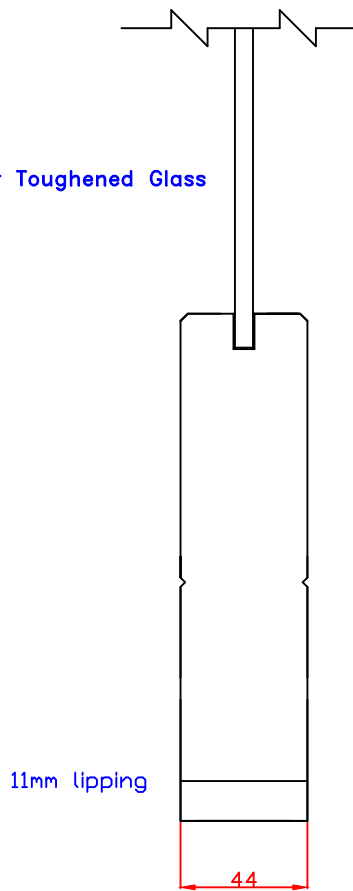

TITLE	APPROVED BY	REMARKS	DRAWN BY: Sara Tweddle
GWPP1027C-FD Pattern 10 White Primed with Clear Glass Fire Door 1981 x 686 x 44mm			SCALE:
			DRAWING NO:
			CHECK BY:
			DATE ISSUED: 28/11/24
			Revision 2

Clear Toughened Glass

11mm lipping

XL Joinery Ltd.  
Holden Ing Way, Birstall, West Yorkshire, WF17 9AD  
01924 350501 | www.xljoinery.co.uk

TITLE	APPROVED BY	REMARKS	DRAWN BY: Sara Tweddle
GWPP1030C-FD Pattern 10 White Primed with Clear Glass Fire Door 1981 x 762 x 44mm			SCALE:
			DRAWING NO:
			CHECK BY:
			DATE ISSUED: 28/11/24
			Revision 2

Clear Toughened Glass

XL Joinery Ltd.  
Holden Ing Way, Birstall, West Yorkshire, WF17 9AD  
01924 350501 | www.xljoinery.co.uk

TITLE	APPROVED BY	REMARKS	DRAWN BY: Sara Tweddle
GWPP1032C-FD Pattern 10 White Primed with Clear Glass Fire Door 2032 x 813 x 44mm			SCALE:
			DRAWING NO:
			CHECK BY:
			DATE ISSUED: 28/11/24
			Revision 2

**TITLE**  
 GWPP1033C-FD  
 Pattern 10 White Primed  
 with Clear Glass Fire  
 Door  
 1981 x 838 x 44mm

**APPROVED BY**

**REMARKS**

<b>DRAWN BY:</b> Sara Twedde
<b>SCALE:</b>
<b>DRAWING NO:</b>
<b>CHECK BY:</b>
<b>DATE ISSUED:</b> 28/11/24
Revision 2