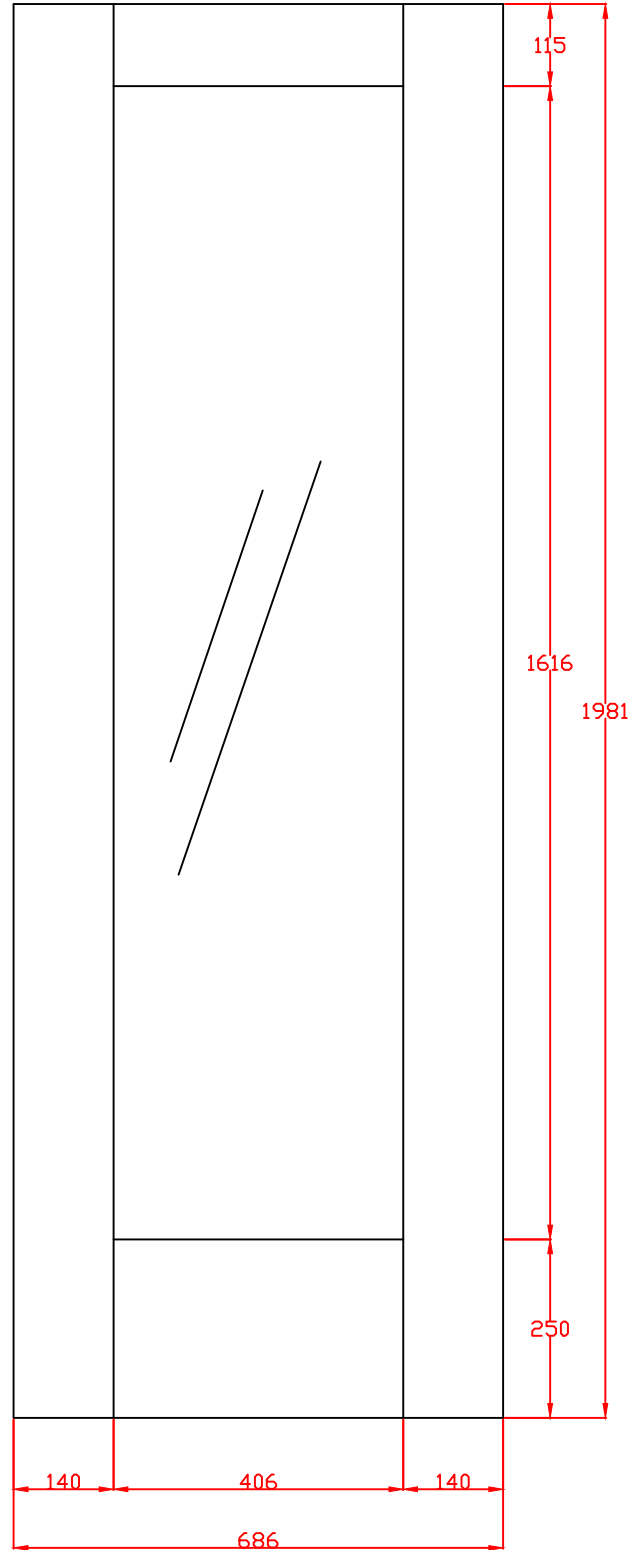

# Technical drawings

TITLE	APPROVED BY	REMARKS	DRAWN BY: Sara Tweddle
GWPP1027C-FD Pattern 10 White Primed with Clear Glass Fire Door 1981 x 686 x 44mm			SCALE:
			DRAWING NO:
			CHECK BY:
			DATE ISSUED: 28/11/24
			Revision 2

**TITLE**  
 GWPP1033C-FD  
 Pattern 10 White Primed  
 with Clear Glass Fire  
 Door  
 1981 x 838 x 44mm

**APPROVED BY**

**REMARKS**

<b>DRAWN BY:</b> Sara Twedde
<b>SCALE:</b>
<b>DRAWING NO:</b>
<b>CHECK BY:</b>
<b>DATE ISSUED:</b> 28/11/24
Revision 2

TITLE

GWPP10826C-FD  
 Internal White Primed Pattern  
 10 Fire Door with Clear Glass  
 2040 x 826 x 44mm

APPROVED BY

REMARKS

DRAWN BY: Sara Tweddle	
SCALE:	
DRAWING NO:	
CHECK BY:	
DATE ISSUED: 28/11/24	Revision 2