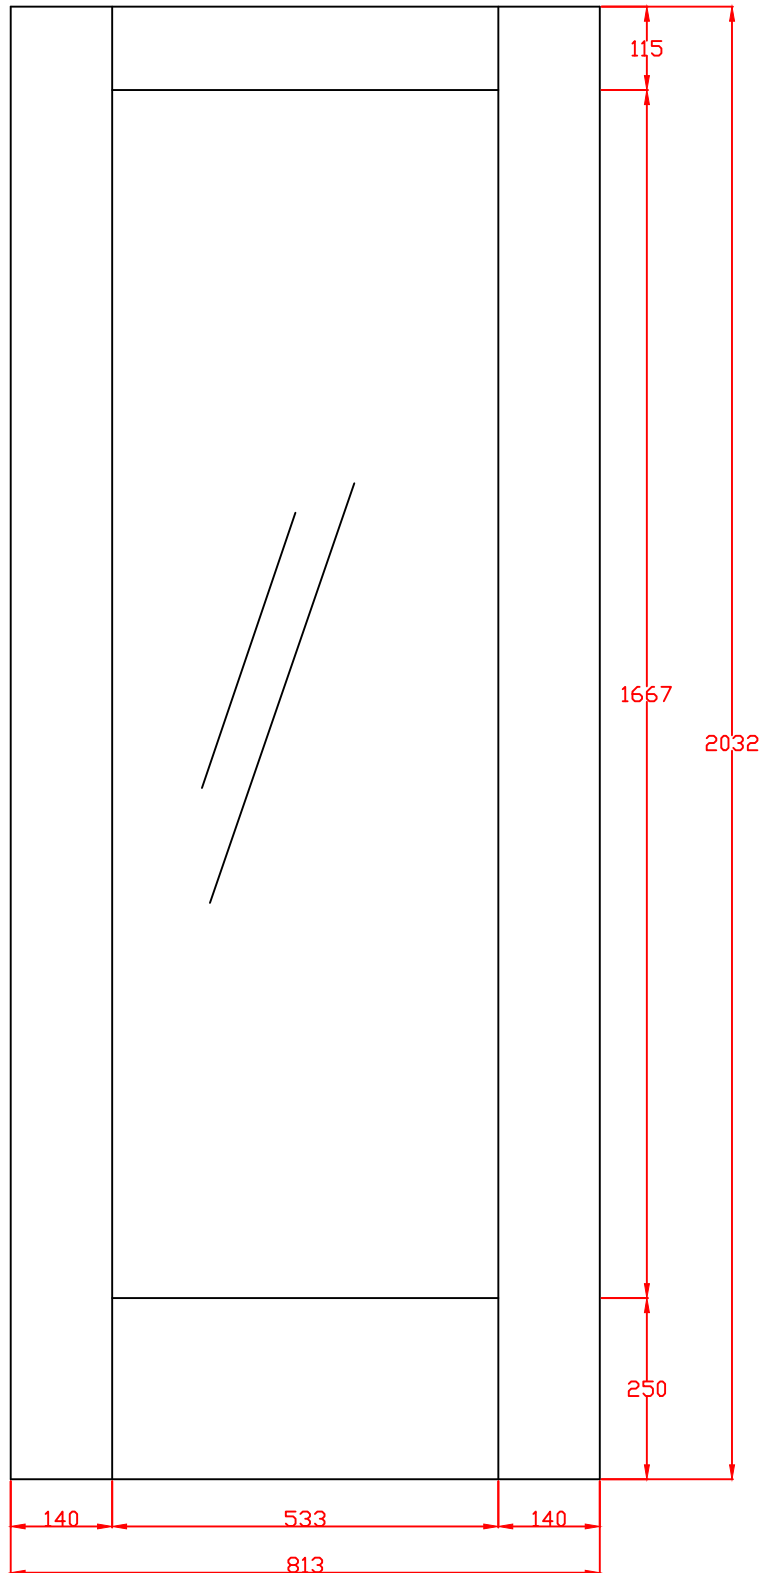

TITLE	APPROVED BY	REMARKS	DRAWN BY: Sara Tweddle
GWPP1027C-FD Pattern 10 White Primed with Clear Glass Fire Door 1981 x 686 x 44mm			SCALE:
			DRAWING NO:
			CHECK BY:
			DATE ISSUED: 28/11/24
			Revision 2

Clear Toughened Glass

11mm lipping

XL Joinery Ltd.  
Holden Ing Way, Birstall, West Yorkshire, WF17 9AD  
01924 350501 | www.xljoinery.co.uk

TITLE	APPROVED BY	REMARKS	DRAWN BY: Sara Tweddle
GWPP1030C-FD Pattern 10 White Primed with Clear Glass Fire Door 1981 x 762 x 44mm			SCALE:
			DRAWING NO:
			CHECK BY:
			DATE ISSUED: 28/11/24
			Revision 2

Clear Toughened Glass

XL Joinery Ltd.  
Holden Ing Way, Birstall, West Yorkshire, WF17 9AD  
01924 350501 | www.xljoinery.co.uk

TITLE	APPROVED BY	REMARKS	DRAWN BY: Sara Tweddle
GWPP1032C-FD Pattern 10 White Primed with Clear Glass Fire Door 2032 x 813 x 44mm			SCALE:
			DRAWING NO:
			CHECK BY:
			DATE ISSUED: 28/11/24
			Revision 2

**TITLE**  
 GWPP1033C-FD  
 Pattern 10 White Primed  
 with Clear Glass Fire  
 Door  
 1981 x 838 x 44mm

**APPROVED BY**

**REMARKS**

<b>DRAWN BY:</b> Sara Twedde
<b>SCALE:</b>
<b>DRAWING NO:</b>
<b>CHECK BY:</b>
<b>DATE ISSUED:</b> 28/11/24
Revision 2