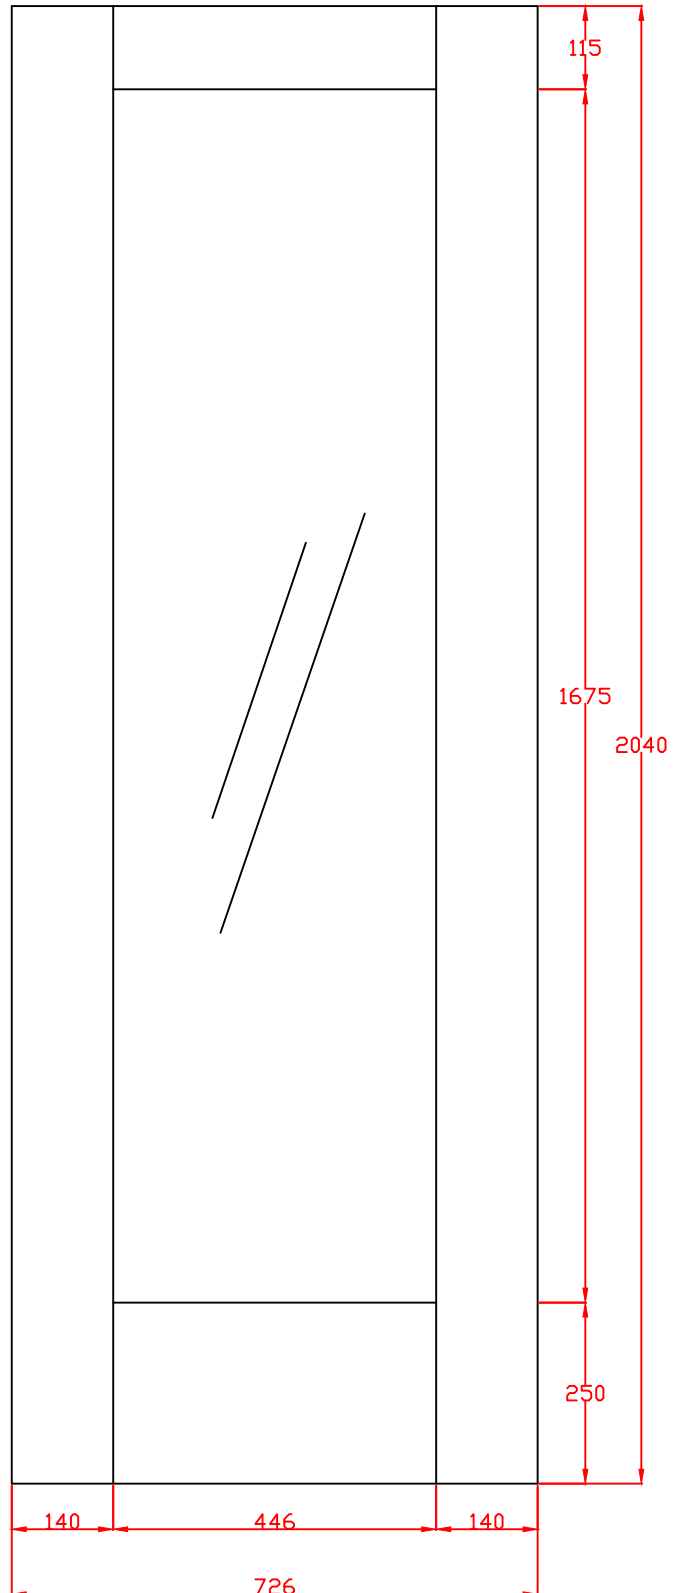

These drawing designs are the registered intellectual property of XL Joinery Limited. Any attempt to share this information by copying and / or distribution of these drawings beyond the intended user may be considered a breach of the protected intellectual property design registration and may result in legal action."

XL Joinery Ltd.
Holden Ing Way, Birstall, West Yorkshire, WF17 9AD
01924 350501 | www.xljoinery.co.uk

TITLE	APPROVED BY	REMARKS	DRAWN BY: Sara Tweddle
GWPP10726C-FD Internal White Primed Pattern 10 Fire Door with Clear Glass 2040 x 726 x 44mm			SCALE:
			DRAWING NO:
			CHECK BY:
			DATE ISSUED: 28/11/24
			Revision 2