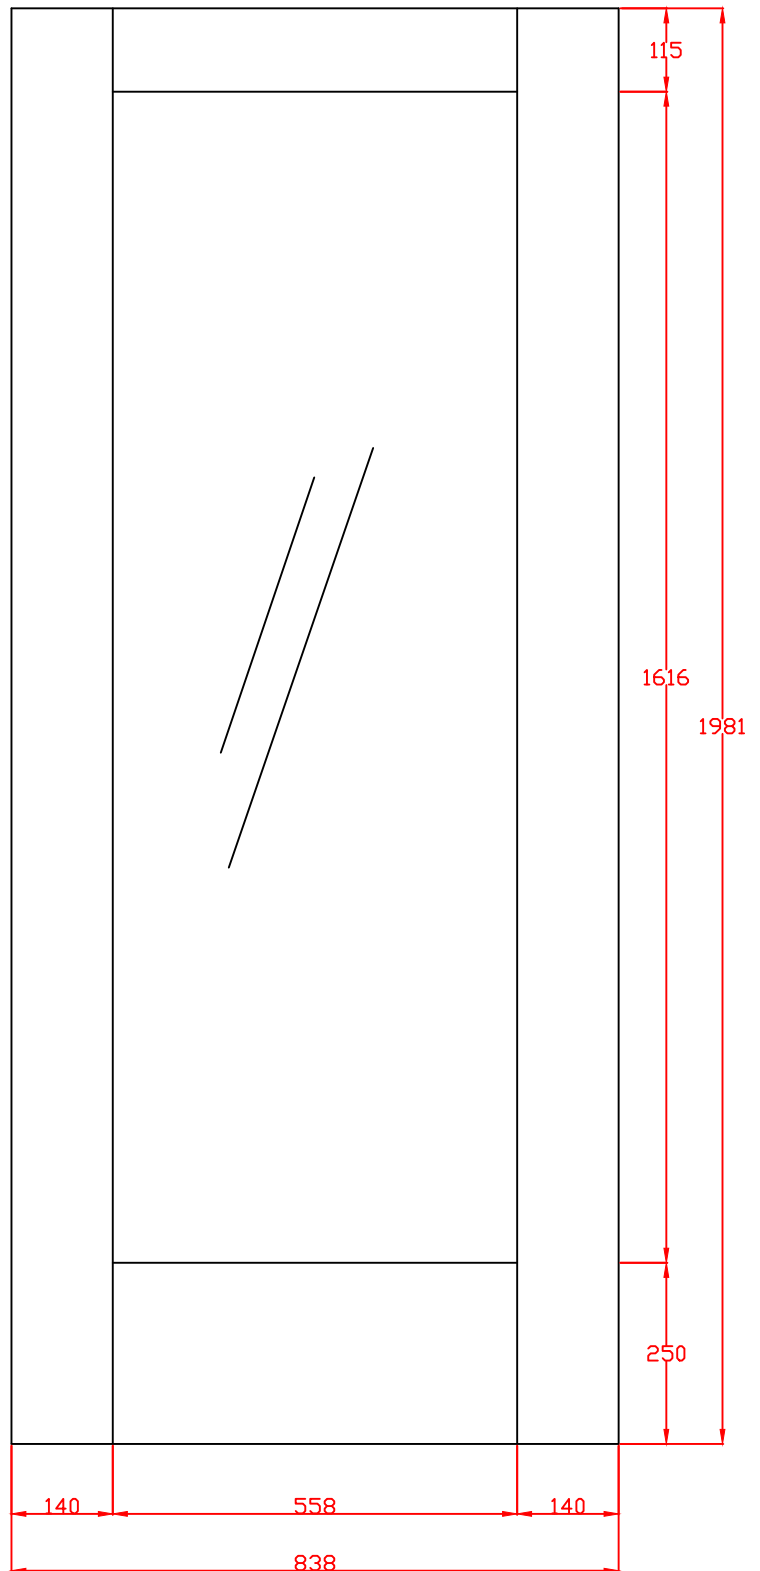

These drawing designs are the registered intellectual property of XL Joinery Limited. Any attempt to share this information by copying and / or distribution of these drawings beyond the intended user may be considered a breach of the protected intellectual property design registration and may result in legal action."

	ISO 9001 Quality Management Systems CERTIFIED	ISO 14001 Environmental Management CERTIFIED
	FM518105	EM5578330

XL Joinery Ltd.
Holden Ing Way, Birstall, West Yorkshire, WF17 9AD
01924 350501 | www.xljoinery.co.uk

TITLE
GWPP1033C-FD
Pattern 10 White Primed
with Clear Glass Fire
Door
1981 x 838 x 44mm

APPROVED BY

REMARKS

DRAWN BY: Sara Twedde
SCALE:
DRAWING NO:
CHECK BY:
DATE ISSUED: 28/11/24
Revision 2