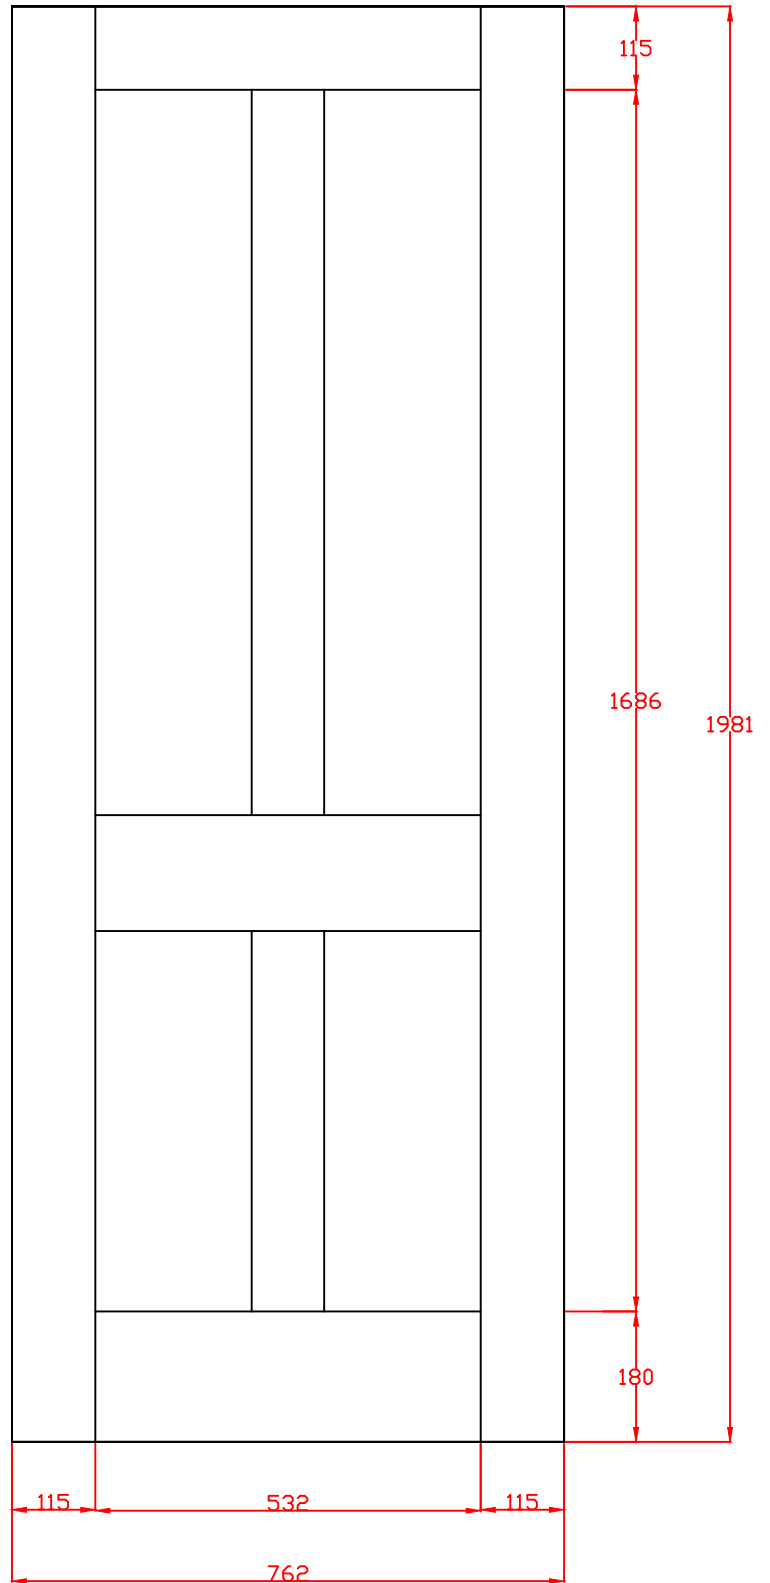

Technical drawings  
**WPVICSHA-FD**

White Primed Victorian Shaker  
Fire Door

These drawing designs are the registered intellectual property of XL Joinery Limited. Any attempt to share this information by copying and / or distribution of these drawings beyond the intended user may be considered a breach of the protected intellectual property design registration and may result in legal action."

TITLE
WPVICSHA30-FD White Primed Internal Victorian Shaker 4 Panel Fire Door 1981 x 762 x 44

APPROVED BY

REMARKS

DRAWN BY: Sara Tweddle
SCALE:
DRAWING NO:
CHECK BY:
DATE ISSUED: 27/11/24
Revision 2