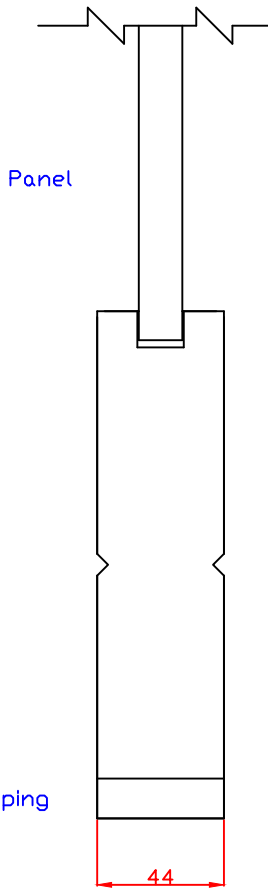

Technical drawings  
**WPVICSHA-FD**

White Primed Victorian Shaker  
Fire Door

These drawing designs are the registered intellectual property of XL Joinery Limited. Any attempt to share this information by copying and / or distribution of these drawings beyond the intended user may be considered a breach of the protected intellectual property design registration and may result in legal action."

TITLE
WPVICSHA30-FD White Primed Internal Victorian Shaker 4 Panel Fire Door 1981 x 762 x 44

APPROVED BY

REMARKS

DRAWN BY: Sara Tweddle
SCALE:
DRAWING NO:
CHECK BY:
DATE ISSUED: 27/11/24
Revision 2