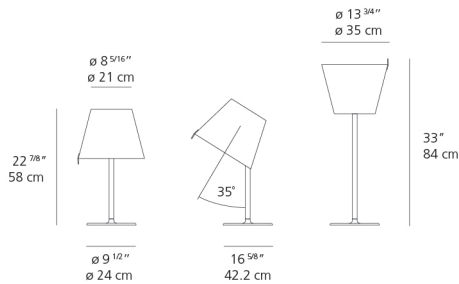

Lamp type	LED-T
Lamp	max 2X75W E26/A19
Lamp Included	No
Control type	On/Off (On Cord)
Input Voltage	120V
Power consumption	N/A
Ballast	N/A

Colors & Finishes

 Bronze

Materials

- Base in painted zamac
- Stem in painted aluminum
- Diffuser in silk satin fabric on a plastic frame

Features & Accessories

- Adjustable diffuser into three different positions

Dimensions

Packaging

1 Box

1 x 17" x 17" x 26-7/8" / 10.8 lbs - 43 cm x 43 cm x 68 cm / 4.9 kg

Light distribution

Direct/Indirect

Luminaire weight

7.05 lbs / 3.2 kg

Warranty

5 year Limited warranty

Red = Max Cd. Through Vertical plane
Blue = Max Cd. Through Horizontal plane