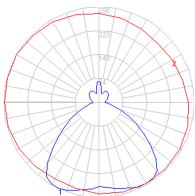

Features & Accessories

- Adjustable diffuser into three different positions

Dimensions

Packaging

1 Box

1 x 17" x 17" x 26-7/8" / 10.8 lbs - 43 cm x 43 cm x 68 cm / 4.9 kg

Light distribution

Direct/Indirect

Luminaire weight

7.05 lbs / 3.2 kg

Warranty

5 year Limited warranty

Red = Max Cd. Through Vertical plane
Blue = Max Cd. Through Horizontal plane