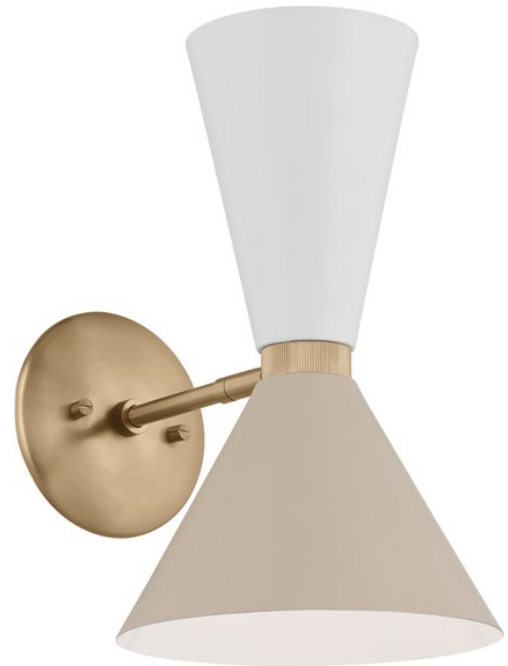

SPECIFICATIONS

Certifications/Qualifications	
Prop65	Yes www.kichler.com/warranty

Dimensions	
Base Backplate	5.5" DIA
Extension	11.75"
Weight	3.25 LBS
Height from center of Wall opening (Spec Sheet)	7.50"
Height	13.50"
Width	8.75"

Electrical	
Input Voltage	120.00V

Light Source	
Dimmable	Yes
Dimmable Notes	Dimmable when used with dimmer switch (sold separately); when using LED bulbs, see bulb manufacturer dimming specifications.

Lamp Included	Not Included
Lamp Type	A; G25
Light Source	Bulb
Max or Nominal Watt	60.00
# of Bulbs/LED Modules	2
Socket Type	E26 (Medium)

Mounting/Installation	
Connector	Yes
Install Glass Up or Down	Yes
Interior/Exterior	INTERIOR
Lead Wire Length	6"
Location Rating	Damp
Mounting Weight	3.25 LBS
Wire Connectors	Wire Nuts

FIXTURE ATTRIBUTES

Housing	
Primary Material	Steel
Shade Description	Metal Cone Shade
Shade Dimensions	(Wide Cone): 8.75" D x 5.75" H (Narrow Cone): 5.5" x 7.25" H
Shade Included	Yes

Product/Ordering Information	
SKU	52570CPZGRG
Finish	Champagne Bronze and Greige
Style	Mid-Century Modern
UPC	783927030564

Finish Options	
	Champagne Bronze and Black
	Champagne Bronze and Greige
	Champagne Bronze and White