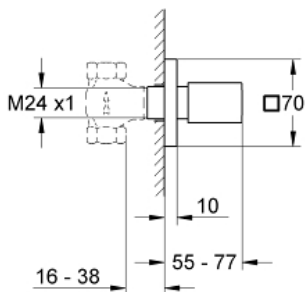

EUROCUBE
MODEL # 19910000

Pure Freude
an Wasser

GROHE

GROHE CANADA, INC. | 5900 Avebury Road, Mississauga, Ontario, Canada L5R 3M3
Phone: 905-271-2929 | Fax: 905-271-9494 | info@grohe.ca

ADA

C

Product Description:
EUROCUBE

Standard Specification:

for concealed valves, 1/2", 3/4", 1"

- Without concealed body
- Adjustable installation depth
  16 - 38 mm
- Metal grip handle
- **GROHE StarLight** chrome finish
- For use with Rough-In Valve (29 273) or (29 274)

Applicable Codes & Standards:

- Energy Policy Act of 1992
- ASME A112.18.1/CSA B125.1
- ICC/ANSI A117.1

Color:

- 19910000 StarLight Chrome