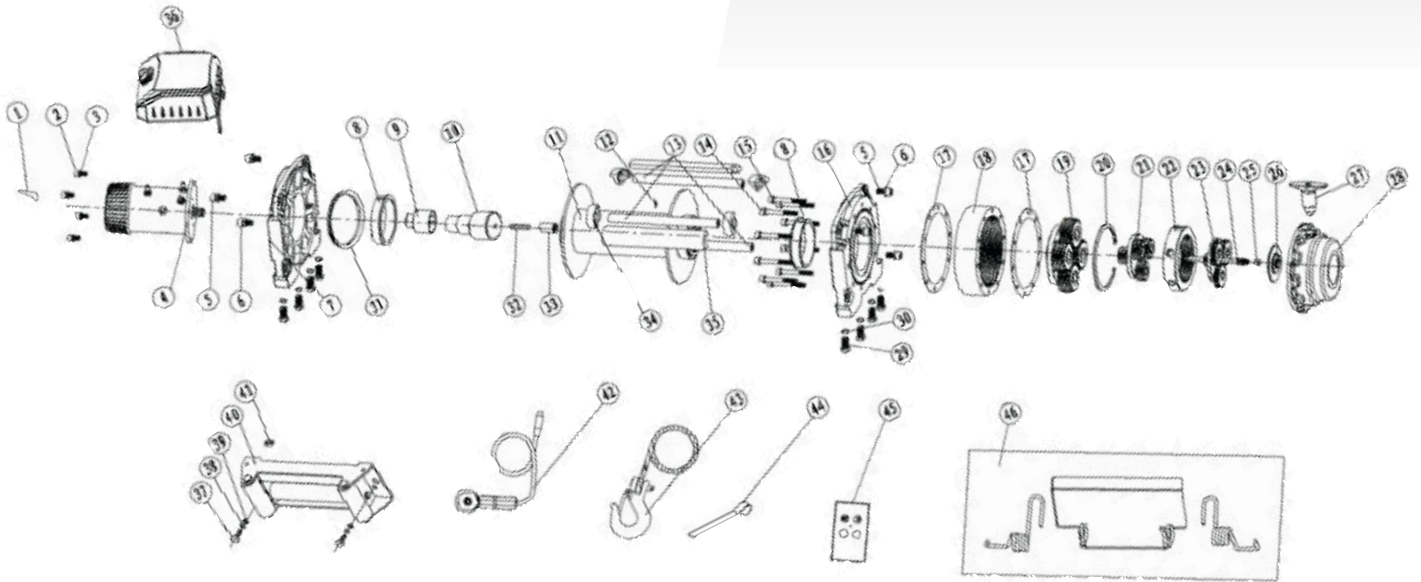

#	Part Number	Description	Qty.
1	T120S0001	Terminal Protector	3
2	T120S0002	Screw M8 x 20	4
3	T120S0003	Lock Washer Φ8	4
4	T120S0100	Motor Assembly	1
5	T120S0004	Screw M10 x 30	6
6	T120S0005	Lock Washer Φ10	6
7	T120S0006	Motor Bracket	1
8	T120S0007	Bushing-Drum	2
9	T120S0008	Coupling	1
10	T120S0200	Break/shift Assembly	1
11	T120S0300	Drum Assembly	1
12	T120S0009	Screw M8x10	1
13	T120S0010	Tie Bar	3
14	T120S0011	Screw M8 x 75	10
15	T120S0003	Lock Washer Φ8	10
16	T120S0012	End Bearing	1
17	T120S0013	Gasket	2
18	T120S0014	Gear—Ring (Output)	1
19	T120S0400	Gear Carrier Assembly (Output)	1
20	T120S0015	Circlip For Hole	1
21	T120S0500	Gear Carrier Assembly (Intermediate)	1
22	T120S0016	Gear—Ring (Intermediate)	1

#	Part Number	Description	Qty.
23	T120S0600	Gear Carrier Assembly (Input)	1
24	T120S0017	Gear—Input Sun	1
25	T120S0018	Shaft Sleeve	1
26	T120S0019	Trust Washer	1
27	T120S0700	Clutch Assembly	1
28	T120S0020	Gear—Housing	1
29	T120S0021	Screw M12x30	8
30	T120S0022	Lock Washer Ø12	8
31	T120S0023	Ring seals	2
32	T120S0024	Six angle bar	1
33	T120S0025	Coupling	1
34	T120S0026	Connecting Block	4
35	T120S0027	Connecting Rod Sets	2
36	T120S0800	Control Box Assembly	1
37	T120S0028	Screw M10x35	2
38	T120S0029	Lock Washer Ø10	2
39	T120S0030	Flat Washer Ø10	2
40	T120S0900	Roller Fairlead	1
41	T120S0031	Nut M10	2
42	T120S1000	Remote Control Switch RC8	1
43	T120S1100	Cable Assembly	1
44	T120S0032	Strap	1
45	T120S1200	Remote Control	1
46	T120S1300	Steel Wire Assembly	1