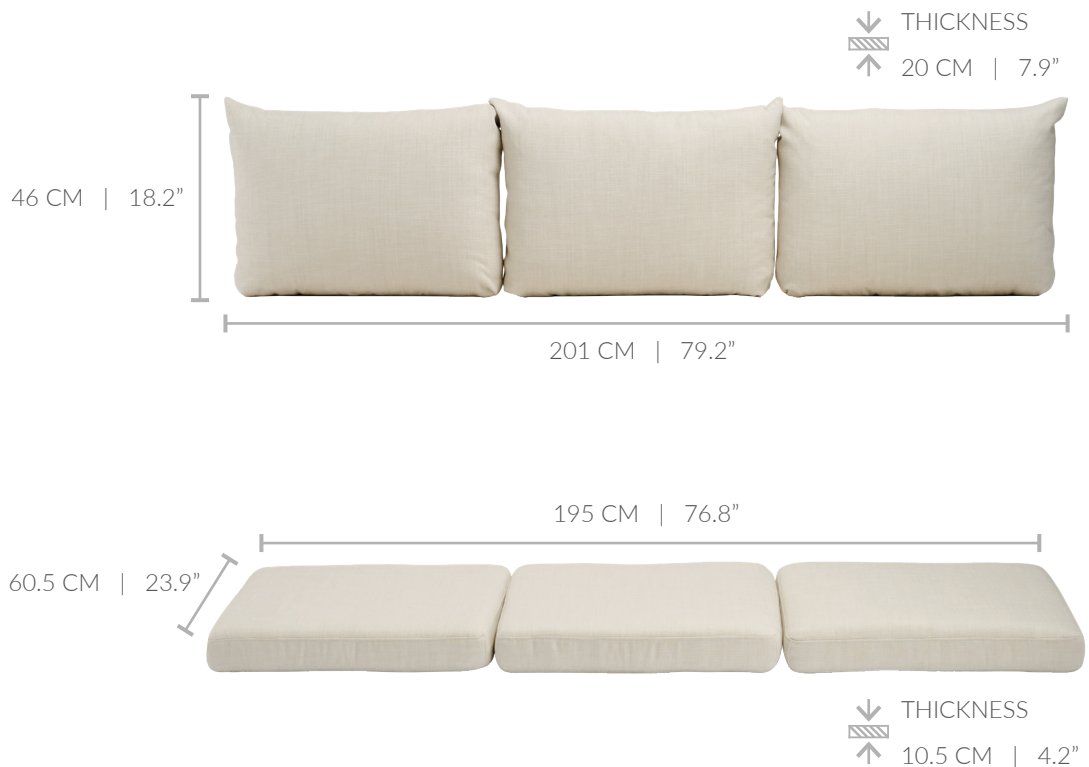

# Product datasheet

NAME: SEAT & BACK CUSHIONS DONATELLO SOFA  
SKU NO: 3086Y & 3086RY  
COLLECTION: ORIGINALS  
MATERIAL: INDOOR FABRIC  
USAGE: INDOOR

**Sika·Design**<sup>®</sup>  
HANDMADE FURNITURE

## Dimensions

COLOR OPTIONS | VISIT OUR WEBSITE TO SEE STANDARD STOCK