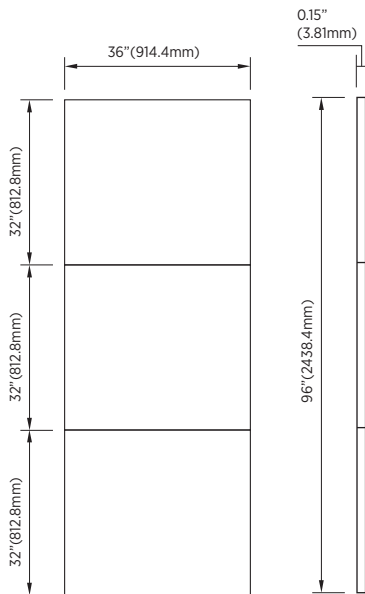

SHOWER WALL SYSTEMS

FIRE & SMOKE RESISTANT

SHOWER WALL

☐ GFS483696F9-VWS

Vertical White Subway

PRODUCT SPECS

- Features JETCOAT technology
- Waterproof and high resistant to impact and chemicals
- Install over waterproof backer board or tile
- Provides a grey grout-free and mess-free finish
- Actual tile size 3 7/8" W x 11 7/8" H
- Available in 48in & 60in
- Customizable for shower or bathtub
- Bevelled edge side panels for a clean finish
- 10 - Year Residential Warranty
- 2 - Year Commercial Warranty

DIMENSIONS

48" W X 36" D X 96" H
 1219.2mm W x 914.4mm D x
 2438.4mm H

COMPLIANCE CERTIFICATIONS

- ASTM E 84 Class A

SHIPPING

Cube 4.24
 GW 140.8 lbs

TO BE SPECIFIED

Colour:
 ■ Vertical White
 Subway

SIDE WALL

BACK WALL

TOP VIEW (ASSEMBLED)