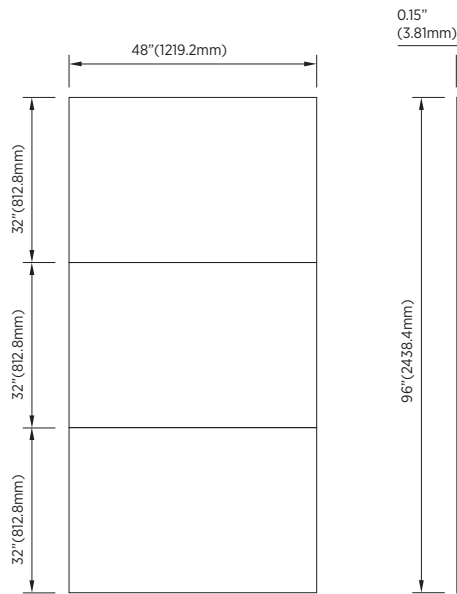

SHOWER WALL SYSTEMS

FIRE & SMOKE RESISTANT

SHOWER WALL

☐ GFS483696F9-VWS

Vertical White Subway

PRODUCT SPECS

- Features JETCOAT technology
- Waterproof and high resistant to impact and chemicals
- Install over waterproof backer board or tile
- Provides a grey grout-free and mess-free finish
- Actual tile size 3 7/8" W x 11 7/8" H
- Available in 48in & 60in
- Customizable for shower or bathtub
- Bevelled edge side panels for a clean finish
- 10 - Year Residential Warranty
- 2 - Year Commercial Warranty

DIMENSIONS

48" W X 36" D X 96" H
 1219.2mm W x 914.4mm D x
 2438.4mm H

COMPLIANCE CERTIFICATIONS

- ASTM E 84 Class A

SHIPPING

Cube 4.24
 GW 140.8 lbs

TO BE SPECIFIED

Colour:
 ■ Vertical White
 Subway

SIDE WALL

BACK WALL

TOP VIEW (ASSEMBLED)