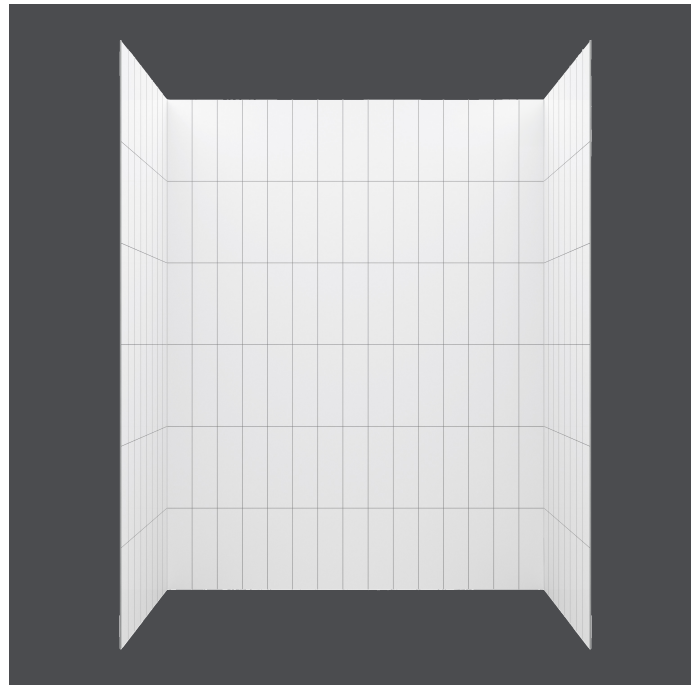

SHOWER WALL SYSTEMS

FIRE & SMOKE RESISTANT

SHOWER WALL

☐ GFS483696F9-VWS

Vertical White Subway

PRODUCT SPECS

- Features JETCOAT technology
- Waterproof and high resistant to impact and chemicals
- Install over waterproof backer board or tile
- Provides a grey grout-free and mess-free finish
- Actual tile size 3 7/8" W x 11 7/8" H
- Available in 48in & 60in
- Customizable for shower or bathtub
- Bevelled edge side panels for a clean finish
- 10 - Year Residential Warranty
- 2 - Year Commercial Warranty

DIMENSIONS

48" W X 36" D X 96" H
 1219.2mm W x 914.4mm D x
 2438.4mm H

COMPLIANCE CERTIFICATIONS

- ASTM E 84 Class A

SHIPPING

Cube 4.24
 GW 140.8 lbs

TO BE SPECIFIED

Colour:
 ■ Vertical White
 Subway

SIDE WALL

BACK WALL

TOP VIEW (ASSEMBLED)