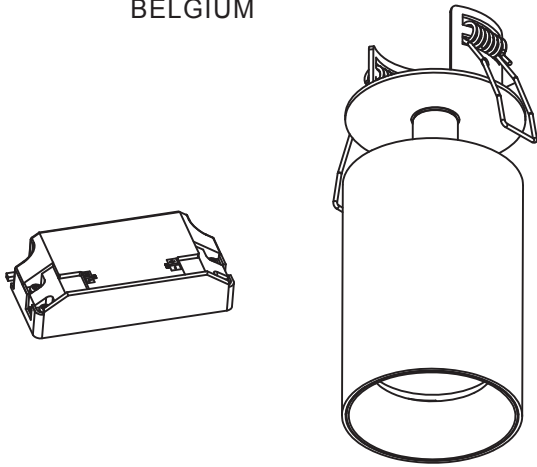

Absinthe BVBA
Industriepark 13B - Zone B
2220 Heist-op-den-Berg
BELGIUM

①

Cut Size: Ø51mm

②

③

④A

④B