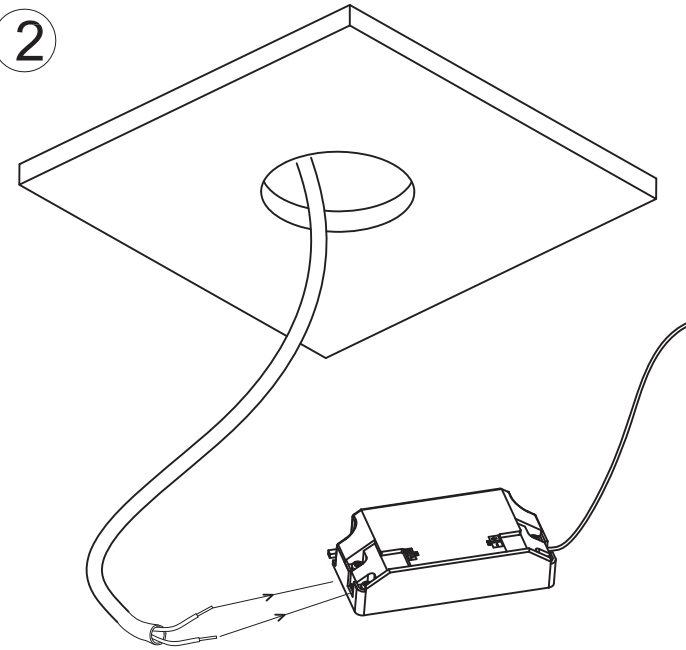

Absinthe BVBA
Industriepark 13B - Zone B
2220 Heist-op-den-Berg
BELGIUM

①

Cut Size: Ø51mm

②

③

④A

④B