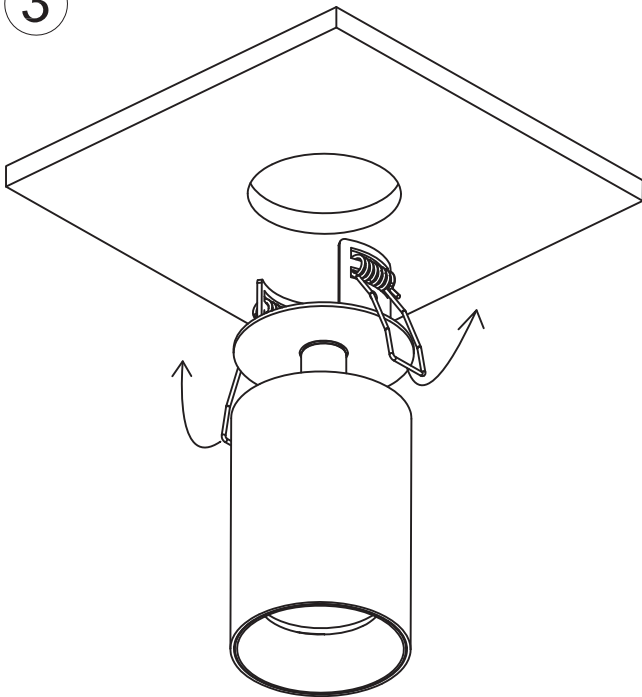

Absinthe BVBA
Industriepark 13B - Zone B
2220 Heist-op-den-Berg
BELGIUM

①

Cut Size: Ø51mm

②

③

④A

④B