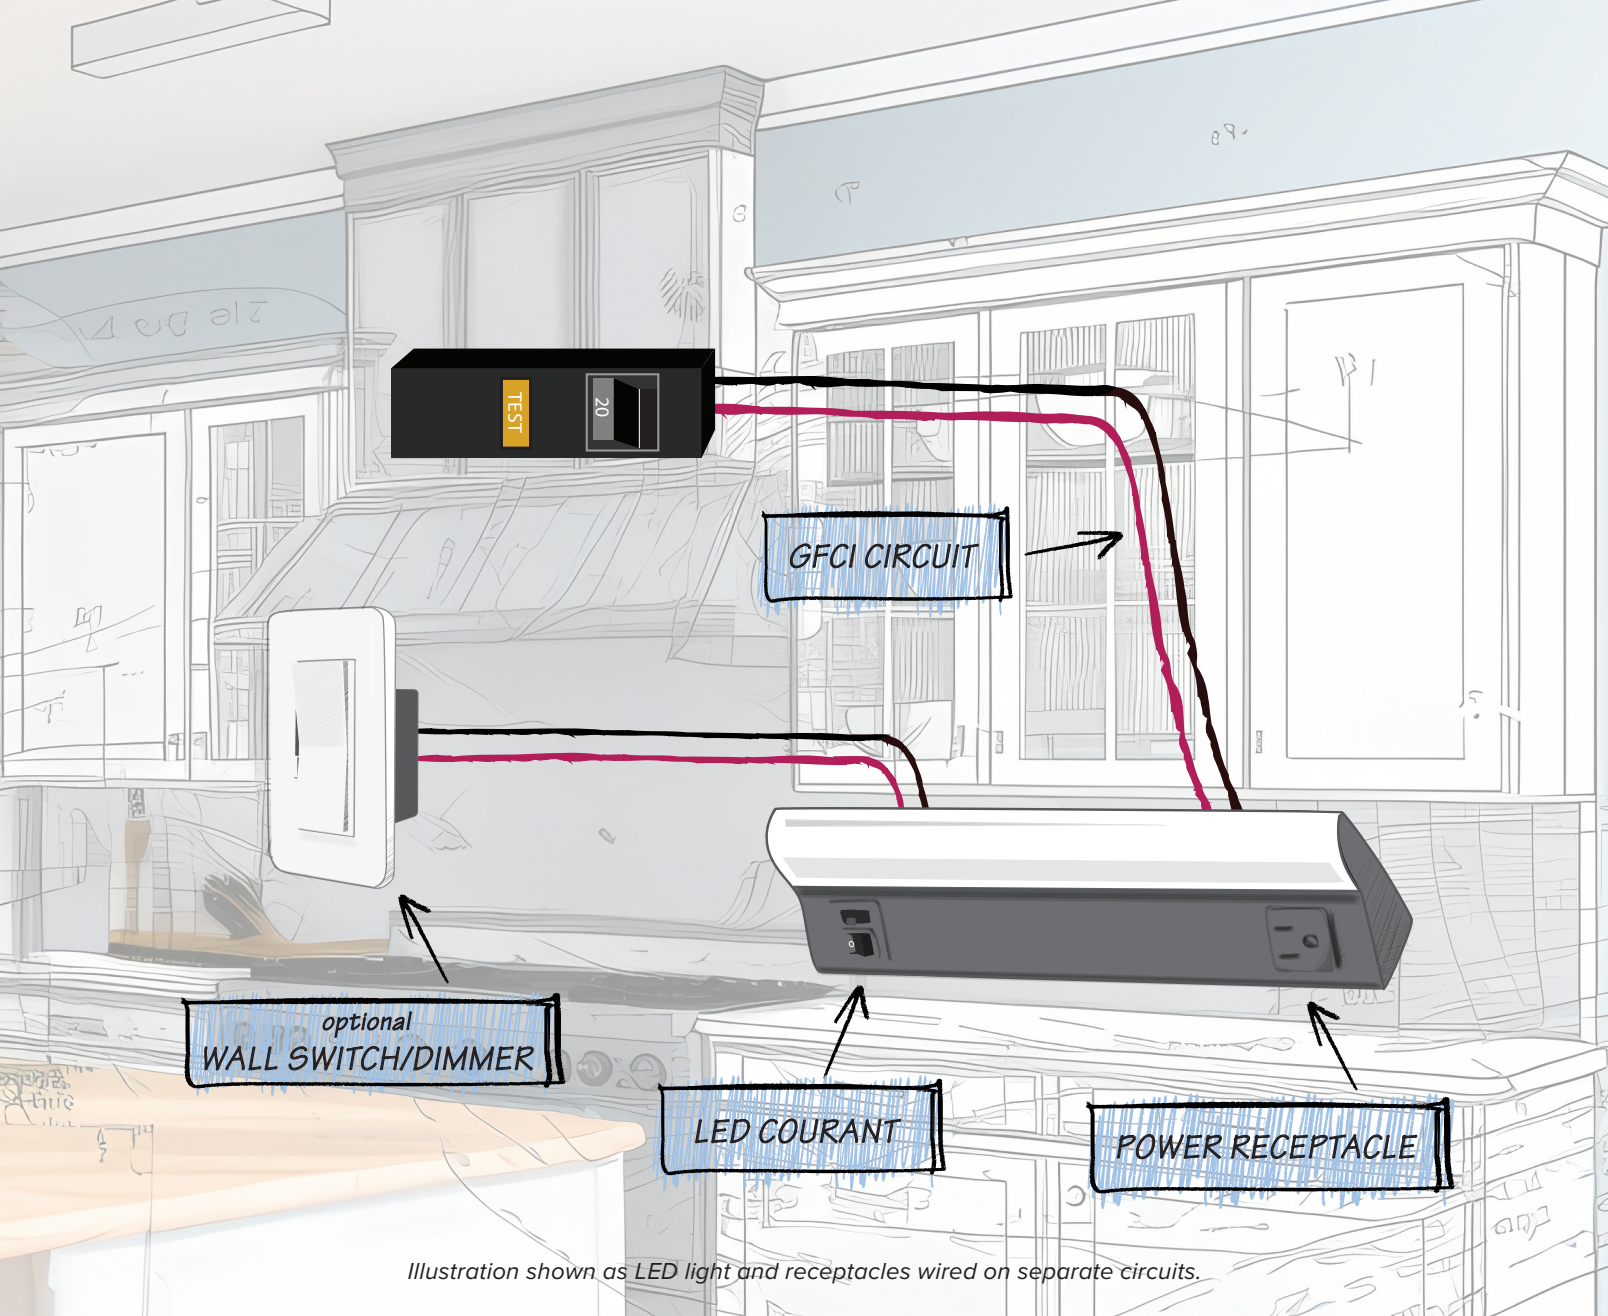

LED COURANT

Under Cabinet Lighting with Power Receptacles

SEE THE LIGHT, FEEL THE POWER

The LED Courant takes undercabinet task lighting to the next level with built-in, 15A, tamper resistant power receptacles. With a quick-access wiring compartment and convenient push-in wire connectors, the LED Courant removes the visual clutter of in-wall receptacles while providing 90 CRI white light with 5CCT color temperature selection.

FEATURES & BENEFITS

5CCT COLOR SELECTION

OUT OF SIGHT, OUT OF MIND

By moving the power receptacles off the wall and into the body of the LED Courant itself, wall space is instantly cleared of visual clutter, giving a clean and modern aesthetic to any space. Clear your mind of clutter by clearing your backsplash of clutter.

MULTIPLE LENGTHS FOR MULTIPLE USES

There is no one-size-fits-all solution for undercabinet lighting. Which is exactly why the LED Courant comes in six different size variations. Starting at 8" and going all the way up to 40", the LED Courant is built to fit whatever space it needs to.

LENGTH	DEPTH	HEIGHT	RECEPTACLE QTY
8"	3"	1.5"	0
12"	3"	1.5"	1
18"	3"	1.5"	2
24"	3"	1.5"	2
32"	3"	1.5"	2
40"	3"	1.5"	2

EASY-TO-INSTALL DIRECT WIRING

Direct wire installation is a simple process with the LED Courant's quick-access door for wiring components, large 3/4" knockouts, push-in wire connectors, and all installation hardware included. We recommend two separate 120V wire pulls, one for the dimmable light source and one for the power receptacles, so a simple wiring process saves time on installation.