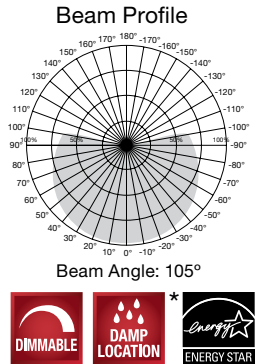

BR30 LED reflectors 80 & 90 CRI

- 65BR30 replacement uses only up to 9.5 Watts
- Indoor residential and commercial lighting
- Display lighting
- New one piece, lighter weight design
- Dimmable
- Long life—25,000 hours
- ENERGY STAR certified*
- 3 Year warranty
- CEC T20/T24