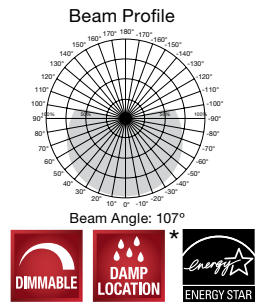

LED REFLECTOR LAMPS

R20 LED reflectors 80 & 90 CRI

- 50R20 replacement uses only up to 6.5 Watts
- Indoor residential and commercial lighting
- Dimmable • Damp location • Long life—25,000 hours
- ENERGY STAR certified*
- 3 Year warranty
- CEC T20/T24

6.5W R20 LED Reflectors

Item Number	Lamp Description	W	V	CRI	CCT	Lm	Bulb Type	M.O.L. (Inches)	Life/Hrs.	UPC	Pack
S9630*	6.5R20/LED/2700K/525L/120V	6.5	120	80	2700K	525	R20	3 1/16	25K	045923096303	24/6
S9631*	6.5R20/LED/3000K/525L/120V	6.5	120	80	3000K	525	R20	3 1/16	25K	045923096310	24/6
S9632*	6.5R20/LED/4000K/525L/120V	6.5	120	80	4000K	525	R20	3 1/16	25K	045923096327	24/6
S9633*	6.5R20/LED/5000K/525L/120V	6.5	120	80	5000K	525	R20	3 1/16	25K	045923096334	24/6