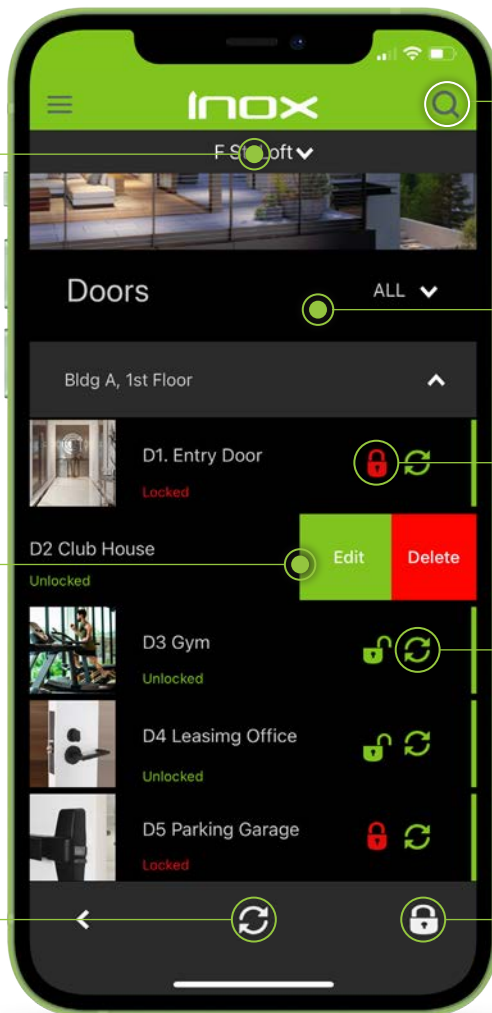

INOXSmart

**A Safer,
Simpler
Lifestyle.**

Inside Trim

Communicates with
Smartphone via
Low Energy Bluetooth

Full Conceal Plate Escutcheon
Covers 4 x AA Batteries,
Electronics and Motor

Thumbturn to Mechanically
Lock & Unlock Deadbolt

Toggle Button for
Passage and Privacy Mode

Inside Lever Supports
Single Action
Emergency Egress

Outside Trim

Door List

Dropdown Menu to Access Any Property

Swipe Left to Edit or Delete Doors

Refresh Status for All Doors

Global Search for Properties, Doors, Users, e-Keys & More

Dark or Light Screen Options

Door Lock Status

Refresh Status for Single Door

One-Touch Lock All: Lock All Visible Doors and Scroll Down to Lock More

Privacy Mode

Keeps Doors Locked, Even When Unlock is Requested by RFID or Smartphone

Disabled When the Inside Lever is Engaged

One Time or Recurring Schedule

Clubhouse

Single Stall or Unisex Bathroom

ISK Controller