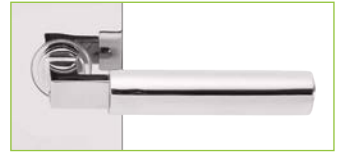

- Connects directly to any hardwired electrified locking device
- Fully integrated with the INOX Smart App

- Designed for access management at entries, exits, gates, pools, and many other environments
- Communicates in near proximity with Bluetooth Low Energy and remotely through a Wi-Fi gateway
- Modern touchscreen keypad, IP66 waterproof

Lever Design Options

201 Cologne

202 Munich

205 Frankfurt

221 Aurora

243 Sunrise

244 Twilight

276 Plaza

318 Café

319 Hampton

320 Empire

345 Tokyo

346 Osaka

Finish Options

32 Bright
Stainless Steel

32D Satin
Stainless Steel