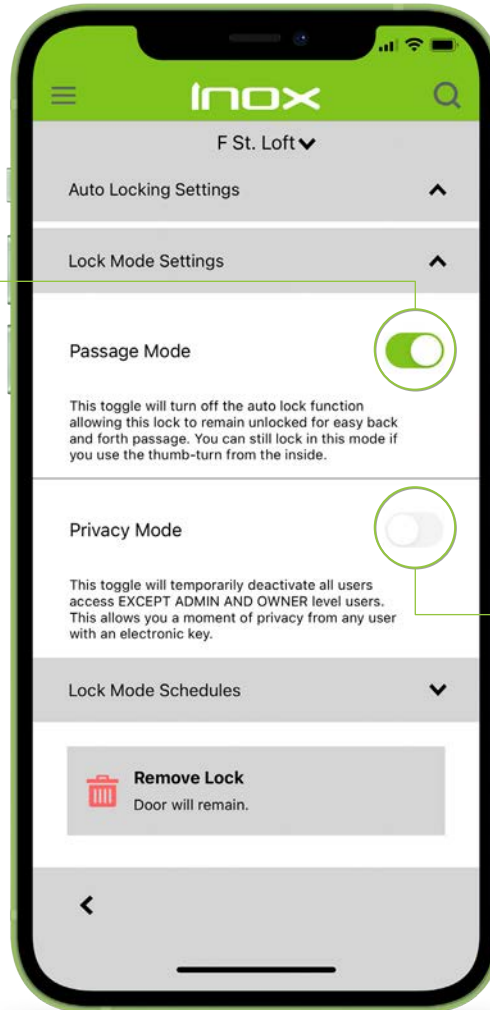

Global Search for Properties, Doors, Users, e-Keys & More

Dark or Light Screen Options

Door Lock Status

Refresh Status for Single Door

One-Touch Lock All: Lock All Visible Doors and Scroll Down to Lock More

Lock / Unlock

Passage & Privacy Mode

Passage Mode

Allows Doors to Remain Unlocked

Deadbolt is Automatically Retracted Even if Manually Thrown

One Time or Recurring Schedule

Laundry

Gym

Privacy Mode

Keeps Doors Locked, Even When Unlock is Requested by RFID or Smartphone

Disabled When the Inside Lever is Engaged

One Time or Recurring Schedule

Clubhouse

Single Stall or Unisex Bathroom

ISK Controller

- Connects directly to any hardwired electrified locking device
- Fully integrated with the INOX Smart App

- Designed for access management at entries, exits, gates, pools, and many other environments
- Communicates in near proximity with Bluetooth Low Energy and remotely through a Wi-Fi gateway
- Modern touchscreen keypad, IP66 waterproof