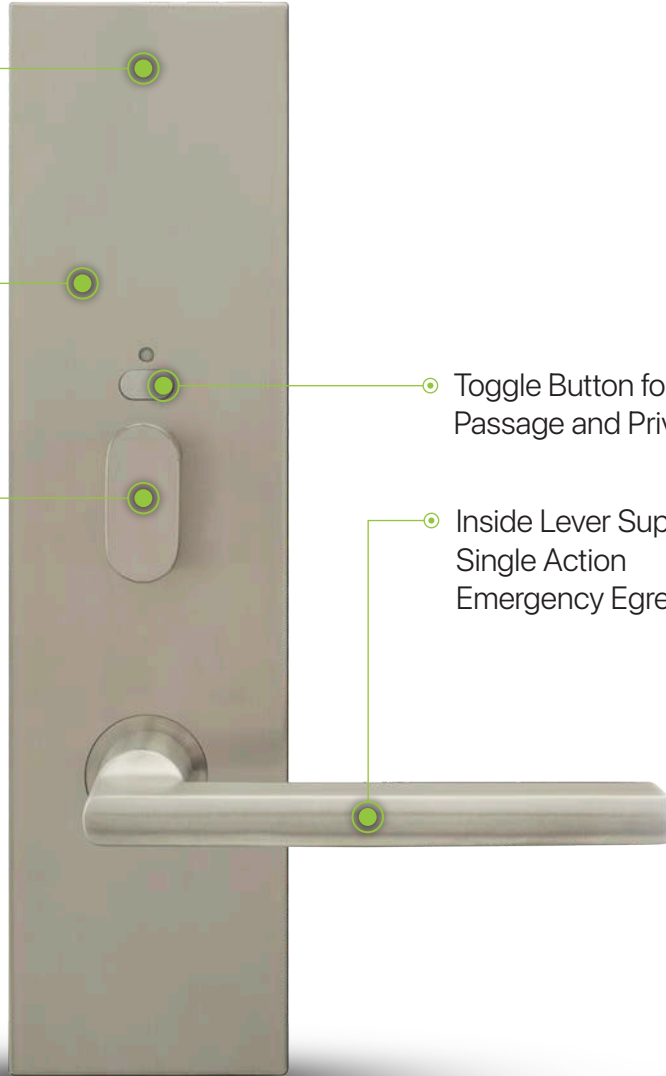

INOXSmart

**A Safer,
Simpler
Lifestyle.**

Inside Trim

Communicates with
Smartphone via
Low Energy Bluetooth

Full Conceal Plate Escutcheon
Covers 4 x AA Batteries,
Electronics and Motor

Thumbturn to Mechanically
Lock & Unlock Deadbolt

Toggle Button for
Passage and Privacy Mode

Inside Lever Supports
Single Action
Emergency Egress

Outside Trim

Door List

Dropdown Menu to Access Any Property

Swipe Left to Edit or Delete Doors

Refresh Status for All Doors

Global Search for Properties, Doors, Users, e-Keys & More

Dark or Light Screen Options

Door Lock Status

Refresh Status for Single Door

One-Touch Lock All: Lock All Visible Doors and Scroll Down to Lock More

- Connects directly to any hardwired electrified locking device
- Fully integrated with the INOX Smart App

- Designed for access management at entries, exits, gates, pools, and many other environments
- Communicates in near proximity with Bluetooth Low Energy and remotely through a Wi-Fi gateway
- Modern touchscreen keypad, IP66 waterproof