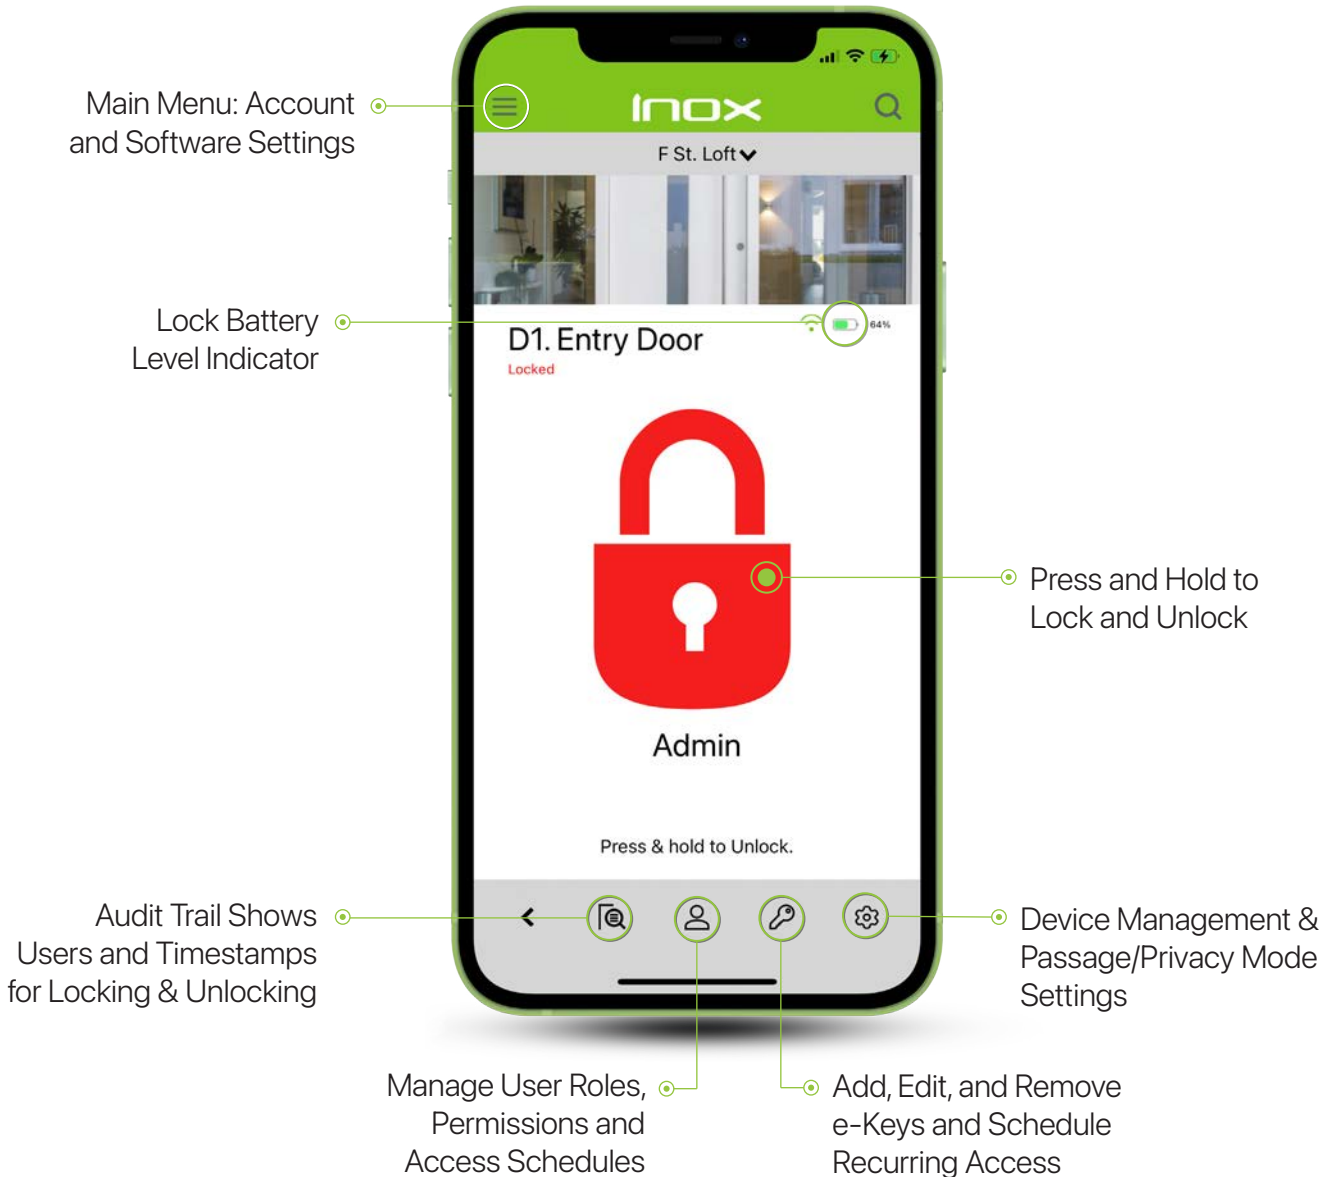

Toggle Button for
Passage and Privacy Mode

Inside Lever Supports
Single Action
Emergency Egress

Outside Trim

Door List

Dropdown Menu to Access Any Property

Swipe Left to Edit or Delete Doors

Refresh Status for All Doors

Global Search for Properties, Doors, Users, e-Keys & More

Dark or Light Screen Options

Door Lock Status

Refresh Status for Single Door

One-Touch Lock All: Lock All Visible Doors and Scroll Down to Lock More

Lock / Unlock

Passage & Privacy Mode

Passage Mode

Allows Doors to Remain Unlocked

Deadbolt is Automatically Retracted Even if Manually Thrown

One Time or Recurring Schedule

Laundry

Gym

Privacy Mode

Keeps Doors Locked, Even When Unlock is Requested by RFID or Smartphone

Disabled When the Inside Lever is Engaged

One Time or Recurring Schedule

Clubhouse

Single Stall or Unisex Bathroom

ISK Controller