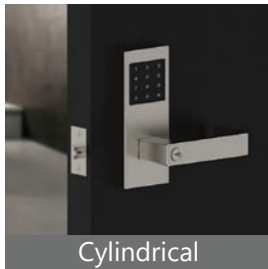

Deadbolt

Swing Doors

Sliding Doors

Cylindrical

Interconnect

Access Control

A Safer, Smarter Lifestyle

Access management made easy.

INOX Smart is the latest innovation in smart locks and access controls, designed and engineered specifically with multifamily, hospitality, and mixed-use in mind.

The ISM-MC7000 battery powered smart mortise lock communicates through a user-friendly app using low energy Bluetooth technology.