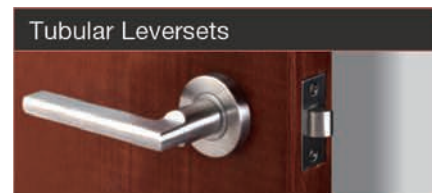

INOX Smart is the latest innovation in smart locks and access controls, designed and engineered specifically with multifamily, hospitality, and mixed-use in mind.

The ISM-MC7000 battery powered smart mortise lock communicates through a user-friendly app using low energy Bluetooth technology.

Apartments

Condos

Class A Offices

Retail

Homes

Vacation Homes

Total Commercial Package

In addition to locksets, INOX offers a comprehensive door hardware package including hinges, closers, pulls, and other auxiliary hardware.