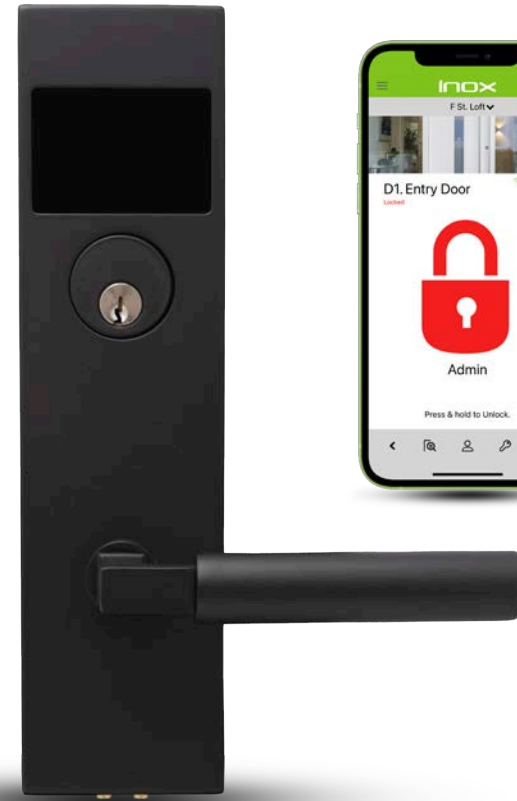

Deadbolt

Swing Doors

Sliding Doors

Cylindrical

Interconnect

Access Control

A Safer, Smarter Lifestyle

Access management made easy.

INOX Smart is the latest innovation in smart locks and access controls, designed and engineered specifically with multifamily, hospitality, and mixed-use in mind.

The ISM-MC7000 battery powered smart mortise lock communicates through a user-friendly app using low energy Bluetooth technology.