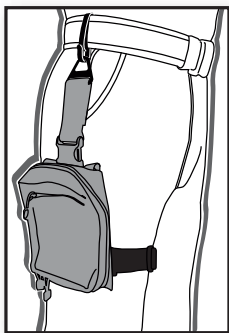

ZT11-LG-104 S&W 104 High Security 5" Large Grip Swivel Key
and 1.5" Key Ring. - Black

ZT70B-104 S&W 104 High Security 5" Corrections Key
Black

ZT14-104 S&W 104 High Security Aluminum Pocket Key
Black

Tactical Belt Clip System

Rapid deployment
for most drop leg
thigh rigs.

Our Tactical Belt Clip System
received the highest possible
rating of 5 stars from
www.tactical-officer.com

ZT212 Tactical Belt Clip System

ZT212-54 Buckle with ZT54 Key Ring Holder
(fits 1.75" Duty Belt) - Combo Pack