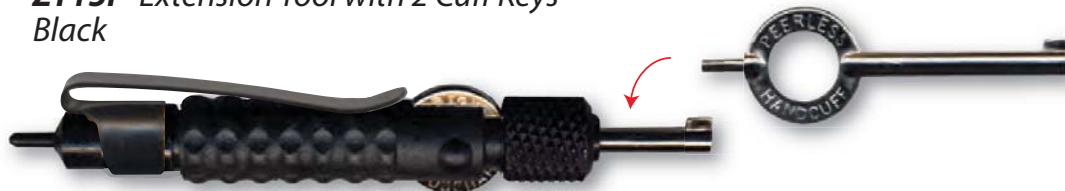

ZT13-RED Aluminum Pocket Key
Red

ZT13-YLW Aluminum Pocket Key
Yellow

ZT14-GP Gold Plated Pocket Key
Gold

ZT14 Aluminum Pocket Key
Black

ZT14P Polymer Pocket Key
Black

ZT14-XL 5" Aluminum Pocket Key
Black

ZT101 Oversize Pocket Key
Black

ZT21 Alloy Steel Pocket Key
Black

ZT15P Extension Tool with 2 Cuff Keys
Black

TACTICAL HANDCUFF KEYS™

Tactical
Handcuff Keys

ZT95 Stiletto Handcuff Key
Black

- Stiletto style spring loaded handcuff key
- High-strength polymer body & heat treated alloy steel handcuff key
- Safety clip attaches to shirt pocket

ZT7P Ergonomic Handcuff Key with 2" Key Ring
Black

ZT25 Super Grip Handcuff Key and 1.5" Key Ring. Solid Steel
Black

ZT70B 5" Corrections Key
Black

DHS Key Swivel Key with Department of Homeland Security Medallion and 1.5" Key Ring.