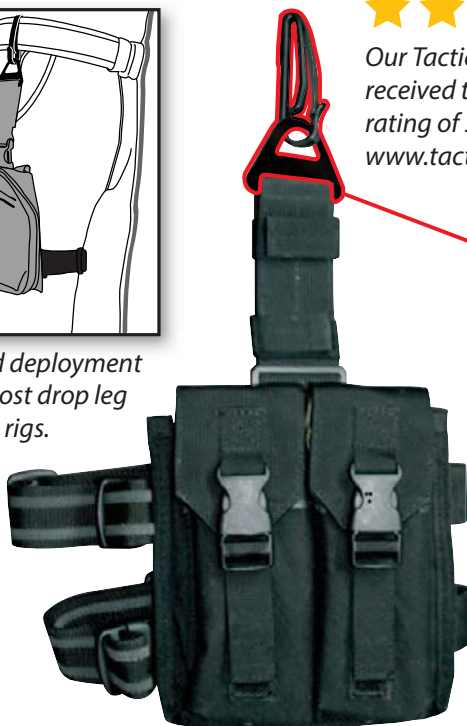

ZT11-LG-104 S&W 104 High Security 5" Large Grip Swivel Key
and 1.5" Key Ring. - Black

ZT70B-104 S&W 104 High Security 5" Corrections Key
Black

ZT14-104 S&W 104 High Security Aluminum Pocket Key
Black

Tactical Belt Clip System

Rapid deployment
for most drop leg
thigh rigs.

Our Tactical Belt Clip System
received the highest possible
rating of 5 stars from
www.tactical-officer.com

ZT212 Tactical Belt Clip System

ZT212-54 Buckle with ZT54 Key Ring Holder
(fits 1.75" Duty Belt) - Combo Pack