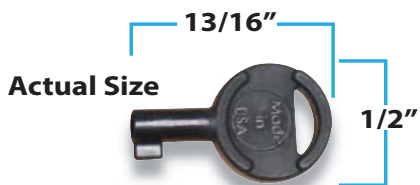

CONCEALED HANDCUFF KEYS

NEW! ZT26

Concealed Handcuff Key Belt Buckle
Black / Steel

Fits 1.5" Wide Belts (belt not included)

Concealed
Handcuff Keys

ZT93 Non Metallic
Covert Handcuff Key

ZT17 Belt Keeper Concealed Key - Removable
Black

Belt Keeper Strap Not Included with Key.

ZT99 Survival Cuff Key Set
(2 Keys, 2 Cases)

Key Ring Style

Clip Style

Key ring case shown open to
reveal handcuff key (included)

ZT98-BLK Tactical I.D. Holder
Black

Wears in uniform chest pocket

ZT98 Tactical I.D. Holder
Silver

Concealed
Handcuff Key

SMITH & WESSON HANDCUFF KEYS

ZT15-SW S&W Swivel Extension Tool and 1.5" Key Ring.
(for standard Smith & Wesson keys only)