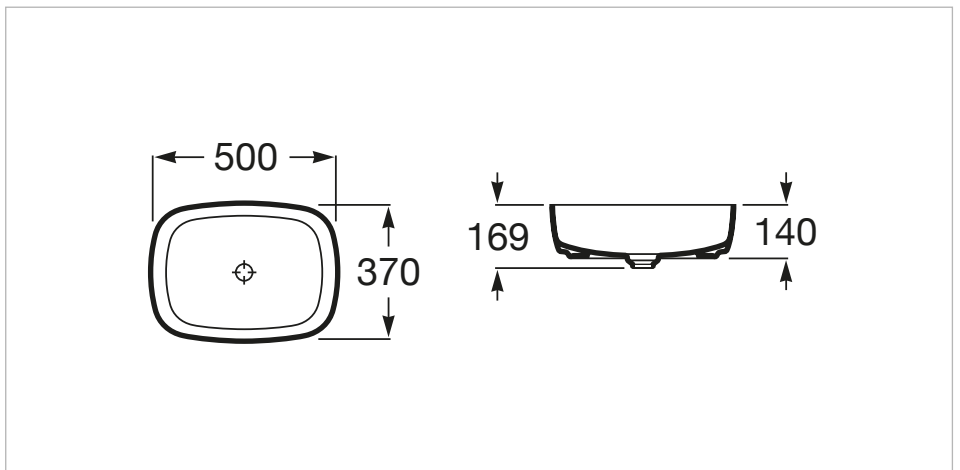

SOFT - Over countertop FINECERAMIC® basin

Bowl position: Central
 Installation type: Bowl / Overcountertop
 Material: FINECERAMIC®
 Shape: Corner
 Taphole configuration: No tapholes
 Trap: Not included
 Washbasin capacity (l): 17.75
 Waste: Included
 Weight (kg): 6.4
 Without overflow

Colours and finishes

How to obtain the reference number
 Replace the “..” with the desired finish code from the list below

Dimensions

Length: 500 mm.
 Width: 370 mm.
 Height: 140 mm.

Includes

50640390C Waste for toilet or bidet with vitreous china fix cover Ø 72

Technical drawings

Waste for toilet or bidet with vitreous china fix cover Ø 72

Cover included

Suitable for: Basin, Bidet

Type of cover: Porcelain open fixed

Waste diameter (mm): 72

This collection is a design proposal that blends into the bathroom space, where a great deal of thought has been given to the principles of saving, sustainability and integration in the technological conception of each item.