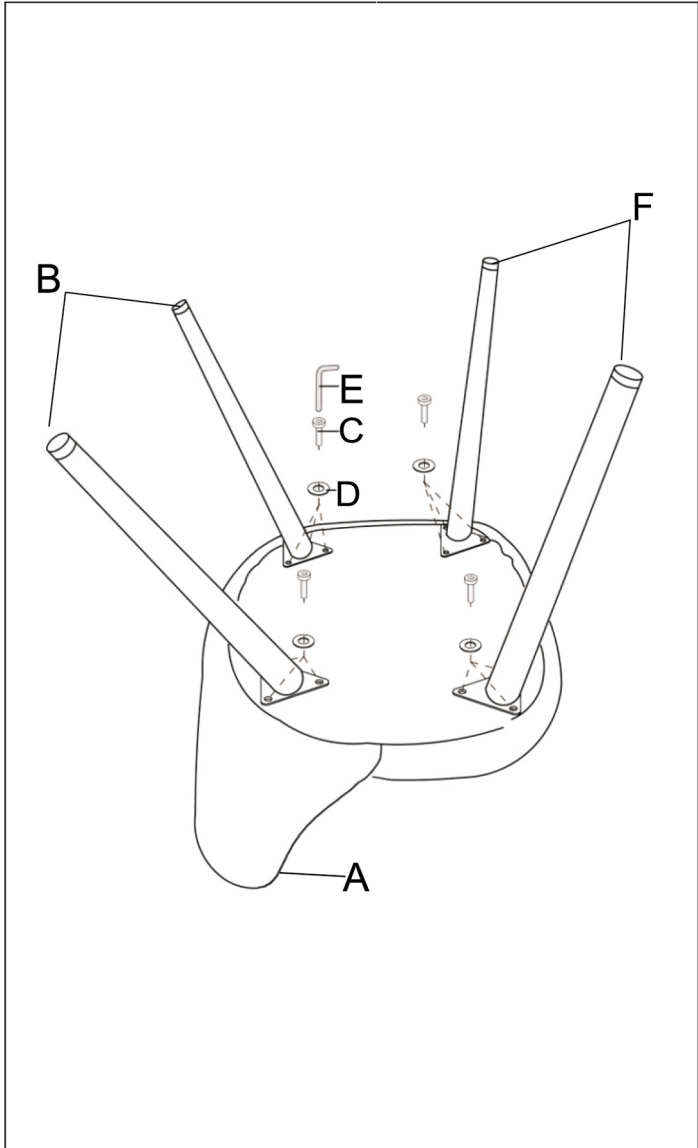

# Assembly Instruction (19935-808)

Art No.	Description
88888-434	SP - Velvet Deluxe Chair - Screw set
88888-533	SP - velvet deluxe Chair - Black Leg Whole "Front"
88888-534	SP - velvet deluxe Chair - Black Leg Whole "Back"
88888-1224	SP - Velvet Deluxe Black-Seat

<b>A</b>		<b>1</b>	88888-1224
<b>F</b>		<b>2</b>	88888-533
<b>B</b>		<b>2</b>	88888-534
<b>C</b>		<b>12</b>	88888-434
<b>D</b>		<b>12</b>	88888-434
<b>E</b>		<b>1</b>	88888-434