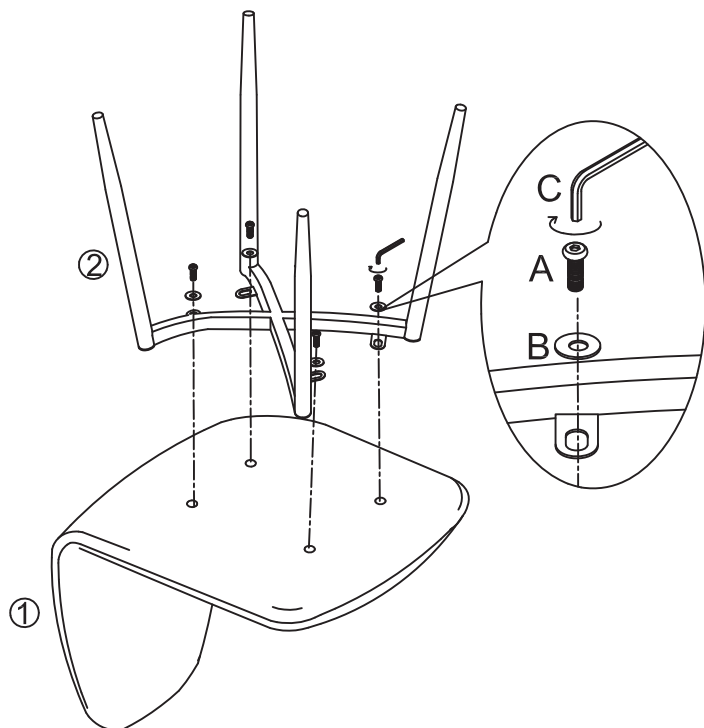

# ASSEMBLY INSTRUCTION

MODEL: **Velvet Polar Dining Chair Beige / black** (19912-880)

## Hardware List

88888-272 SP-Polar Dining Chair Black / black - Screw Set

No.	DESCRIPTION	QTY.
A	JCBC M6 x 18mm 	4pcs
B	Flat Washer 	4pcs
C	5# Allen Key 	1pc

## Part List

No.	DESCRIPTION	QTY.
1	88888-274 SP-Polar Dining Chair Black / black - Leg	1pc
2	88888-111 SP-Polar Dining Chair Black / black - Seat	1pc

1

COMPLETED ASSEMBLE