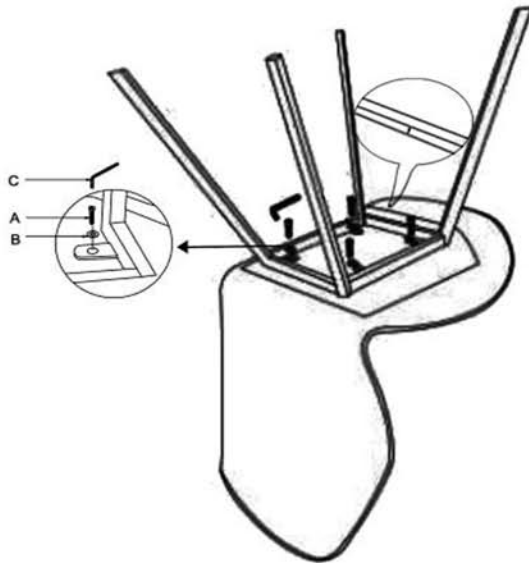

## ASSEMBLY INSTRUCTION

MODEL: Gemma Dining chair Black/black(15032-808)

Hardware List  
88888-1092 SP-Gemma Dining Chair-Screw Set

No.	DESCRIPTION	QTY.
A	JCBC M6 x20mm 	4pcs
B	Flat Washer 	4pcs
C	4# Allen Key 	1pc

Part List

No.	DESCRIPTION	QTY.
1	SP- Gemma Dining Chair black-Leg	1pc
2	SP- Gemma Dining Chair black-Seat	1pc

1

COMPLETED ASSEMBLE