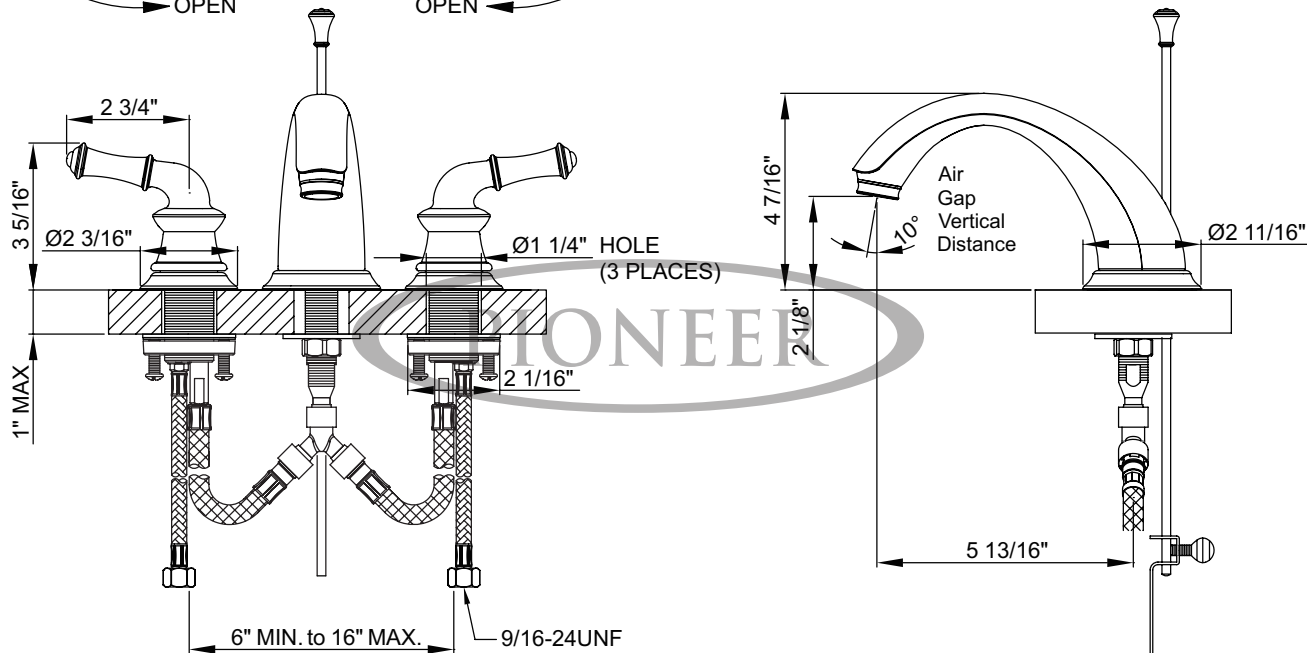

Brass Pop-Up Drain