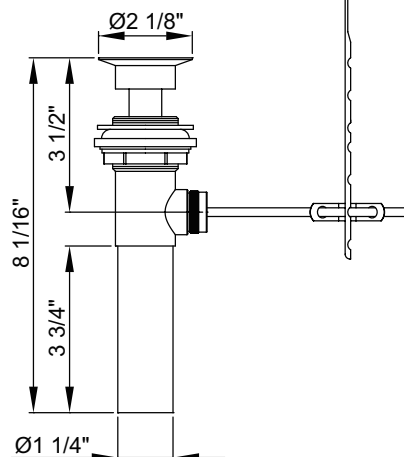

Brass Pop-Up Drain