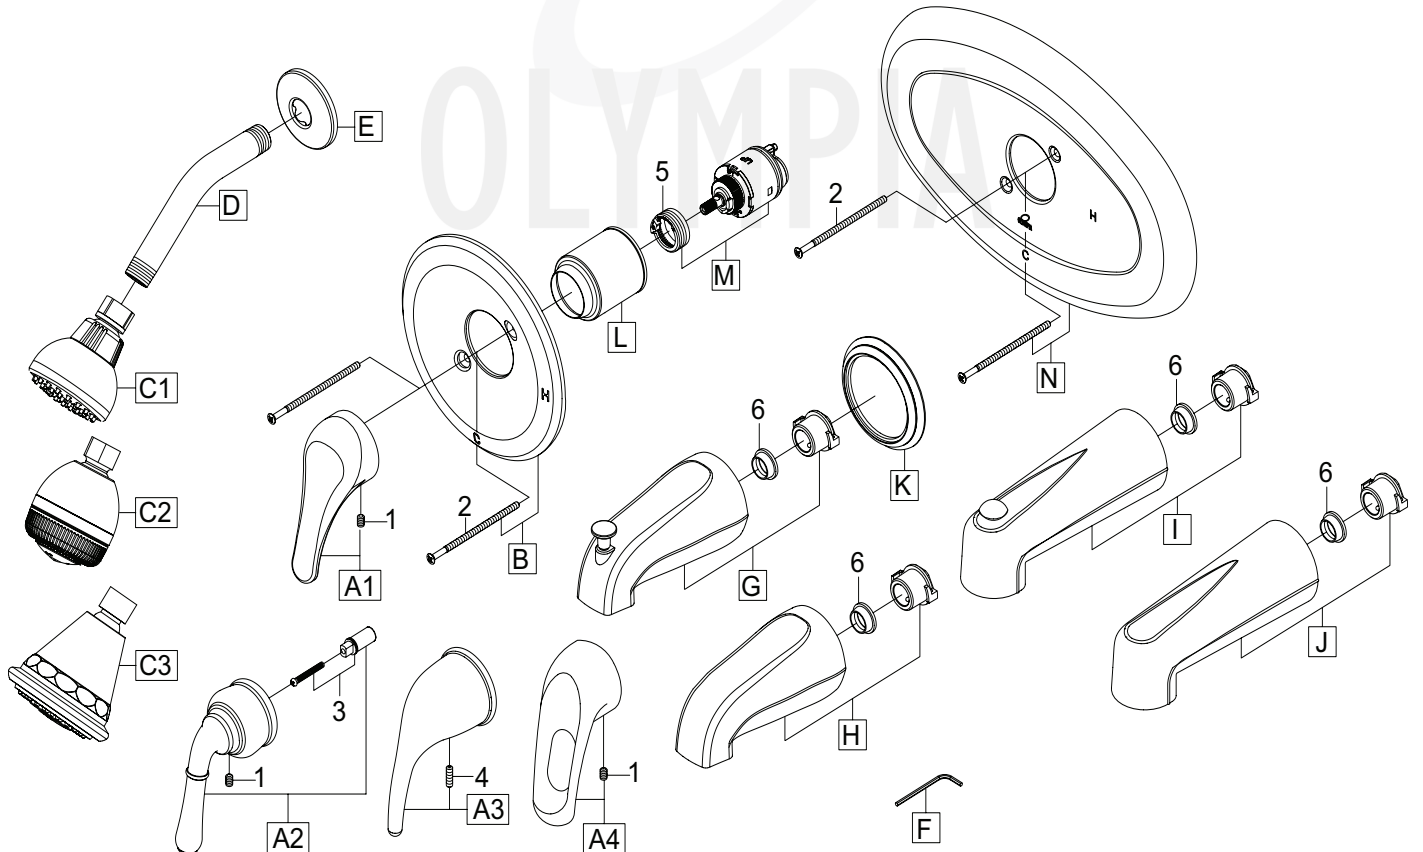

PARTS BREAKDOWN SHEET

Model Number: T-230X, T-231X, T-234X, T-235X, T-236X, VT-230X-RP

* Note: Please specify finish/color when ordering.

ITEM #	DESCRIPTION
A1	OP-140014* Metal Lever Handle (For T-230X)
A2	OP-140008* Lever Handle (For T-234X, T-235X)
A3	OP-140015* Lever Handle (For T-236X)
A4	OP-140010* Loop Handle (For T-231X)
B	OP-440009* Face Plate
C1	OP-640053* 1.5 GPM Showerhead (For T-230X, T-231X)
C2	OP-640029* 1.75 GPM Showerhead (For T-234X, T-236X)
C3	OP-640035* 1.75 GPM Showerhead (For T-235X)
D	OP-640002* Shower Arm
E	OP-640001* Shower Arm Flange
F	OP-490011 3/32" Allen Wrench
G	OP-640018* Diverter Tub Spout (For T-23X0)

PARTS BREAKDOWN SHEET

Model Number: T-233X, T-237X, T-238X

* Note: Please specify finish/color when ordering.

ITEM #	DESCRIPTION
A	OP-640001* Shower Arm Flange
B	OP-640002* Shower Arm
C	OP-640038* 1.75 GPM Shower Head (For T-23X0, T-23X2)
D	OP-640037* 1.75 GPM Rain Shower Head (For T-23X4, T-23X5)
E	OP-640041* 1.75 GPM Shower Head (For T-2386, T-2387)
F	OP-440051* Face Plate
G	OP-140011* Lever Handle (For T-237X)
H	OP-140018* Lever Handle (For T-238X)
I	OP-490011 3/32" Allen Wrench
J	OP-640007* Diverter Tub Spout (For T-23X0, T-2386)
K	OP-640008* Spout Escutcheon (For T-23X0, T-23X1, T-23X4, T-23X6)

PARTS BREAKDOWN SHEET

Model Number: T-239X, T-2391X

* Note: Please specify finish/color when ordering.

ITEM #	DESCRIPTION
A	OP-640045* Shower Arm Flange
B	OP-640002* Shower Arm
C	OP-640038* 1.75 GPM Shower Head (For T-2390, T-2392, T-23910, T-23912)
D	OP-640042* 1.75 GPM Shower Head (For T-2394, T-2395, T-2398)
E	X-6400088* 1.75 GPM Shower Head (For "-6" Suffix)
F	OP-640041* 1.75 GPM Shower Head (For T-23914, T-23915)
G	OP-440056* Face Plate
H	OP-140019* Lever Handle (For T-239X)
I	OP-140021* Lever Handle (For T-2391X)
J	OP-490011 3/32" Allen Wrench
K	OP-640046* Diverter Tub Spout (For T-2390, T-2394(-6))