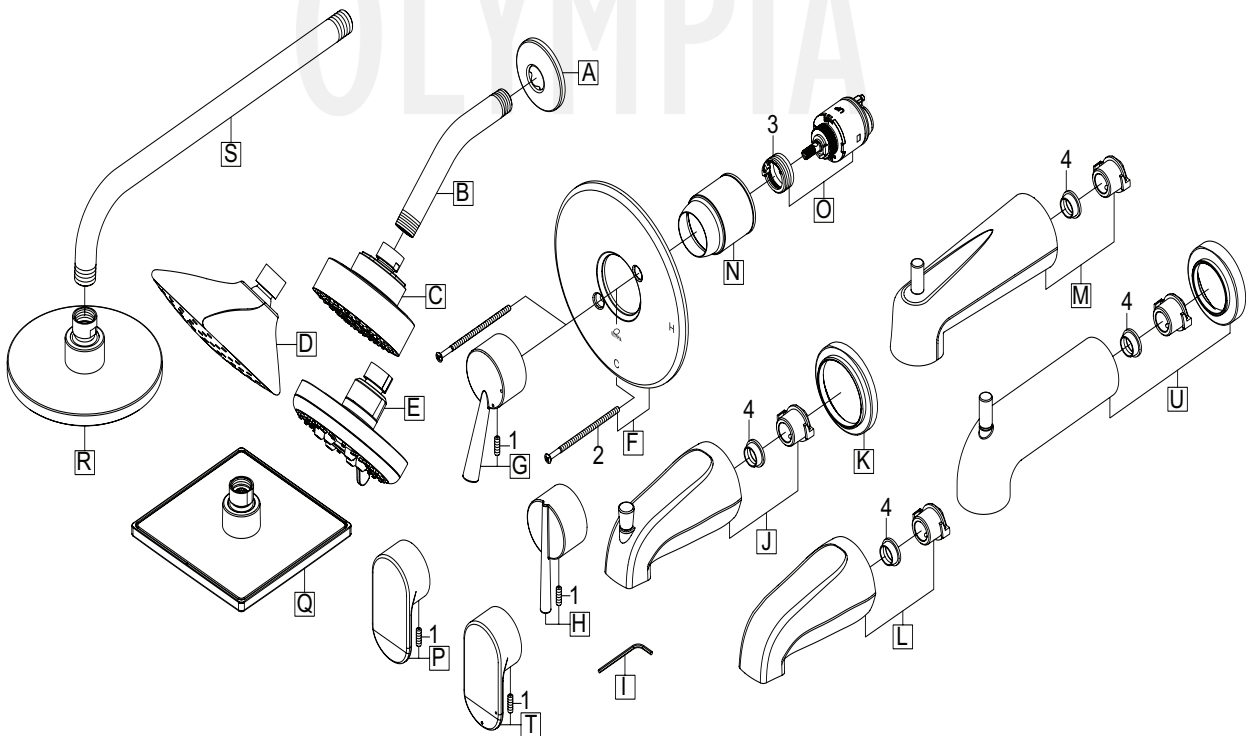

PARTS BREAKDOWN SHEET

Model Number: T-233X, T-237X, T-238X

* Note: Please specify finish/color when ordering.

ITEM #	DESCRIPTION
A	OP-640001* Shower Arm Flange
B	OP-640002* Shower Arm
C	OP-640038* 1.75 GPM Shower Head (For T-23X0, T-23X2)
D	OP-640037* 1.75 GPM Rain Shower Head (For T-23X4, T-23X5)
E	OP-640041* 1.75 GPM Shower Head (For T-2386, T-2387)
F	OP-440051* Face Plate
G	OP-140011* Lever Handle (For T-237X)
H	OP-140018* Lever Handle (For T-238X)
I	OP-490011 3/32" Allen Wrench
J	OP-640007* Diverter Tub Spout (For T-23X0, T-2386)
K	OP-640008* Spout Escutcheon (For T-23X0, T-23X1, T-23X4, T-23X6)

ITEM #	DESCRIPTION
L	OP-640019* Tub Spout (For T-23X1)
M	OP-640040* 7" Extended Diverter Tub Spout (For T-23X4)
N	OP-440054* Sleeve
O	OP-340009 Ceramic Cartridge & Spool
P	OP-140020* Lever Handle (For T-233X)
Q	X-6400088* 1.75 GPM Shower Head (For "-6" Suffix)
R	OP-640047* 1.75 GPM Shower Head (For "-6R(L)" Suffix)
S	OP-640056* 14" L Shower Arm (For "-6RL" Suffix)
T	OP-140025* Lever Handle (For T-233XRB)
U	OP-640063* 7" Extended Diverter Tub Spout And Escutcheon (For "-7S" Suffix)
1	OP-440043 Allen Screw
2	OP-440010* Face Plate Screws
3	OP-340010 Red Color Temperature Adjusting Ring
4	OP-640058 Gasket

PARTS BREAKDOWN SHEET

Model Number: T-239X, T-2391X

* Note: Please specify finish/color when ordering.

ITEM #	DESCRIPTION
A	OP-640045* Shower Arm Flange
B	OP-640002* Shower Arm
C	OP-640038* 1.75 GPM Shower Head (For T-2390, T-2392, T-23910, T-23912)
D	OP-640042* 1.75 GPM Shower Head (For T-2394, T-2395, T-2398)
E	X-6400088* 1.75 GPM Shower Head (For "-6" Suffix)
F	OP-640041* 1.75 GPM Shower Head (For T-23914, T-23915)
G	OP-440056* Face Plate
H	OP-140019* Lever Handle (For T-239X)
I	OP-140021* Lever Handle (For T-2391X)
J	OP-490011 3/32" Allen Wrench
K	OP-640046* Diverter Tub Spout (For T-2390, T-2394(-6))