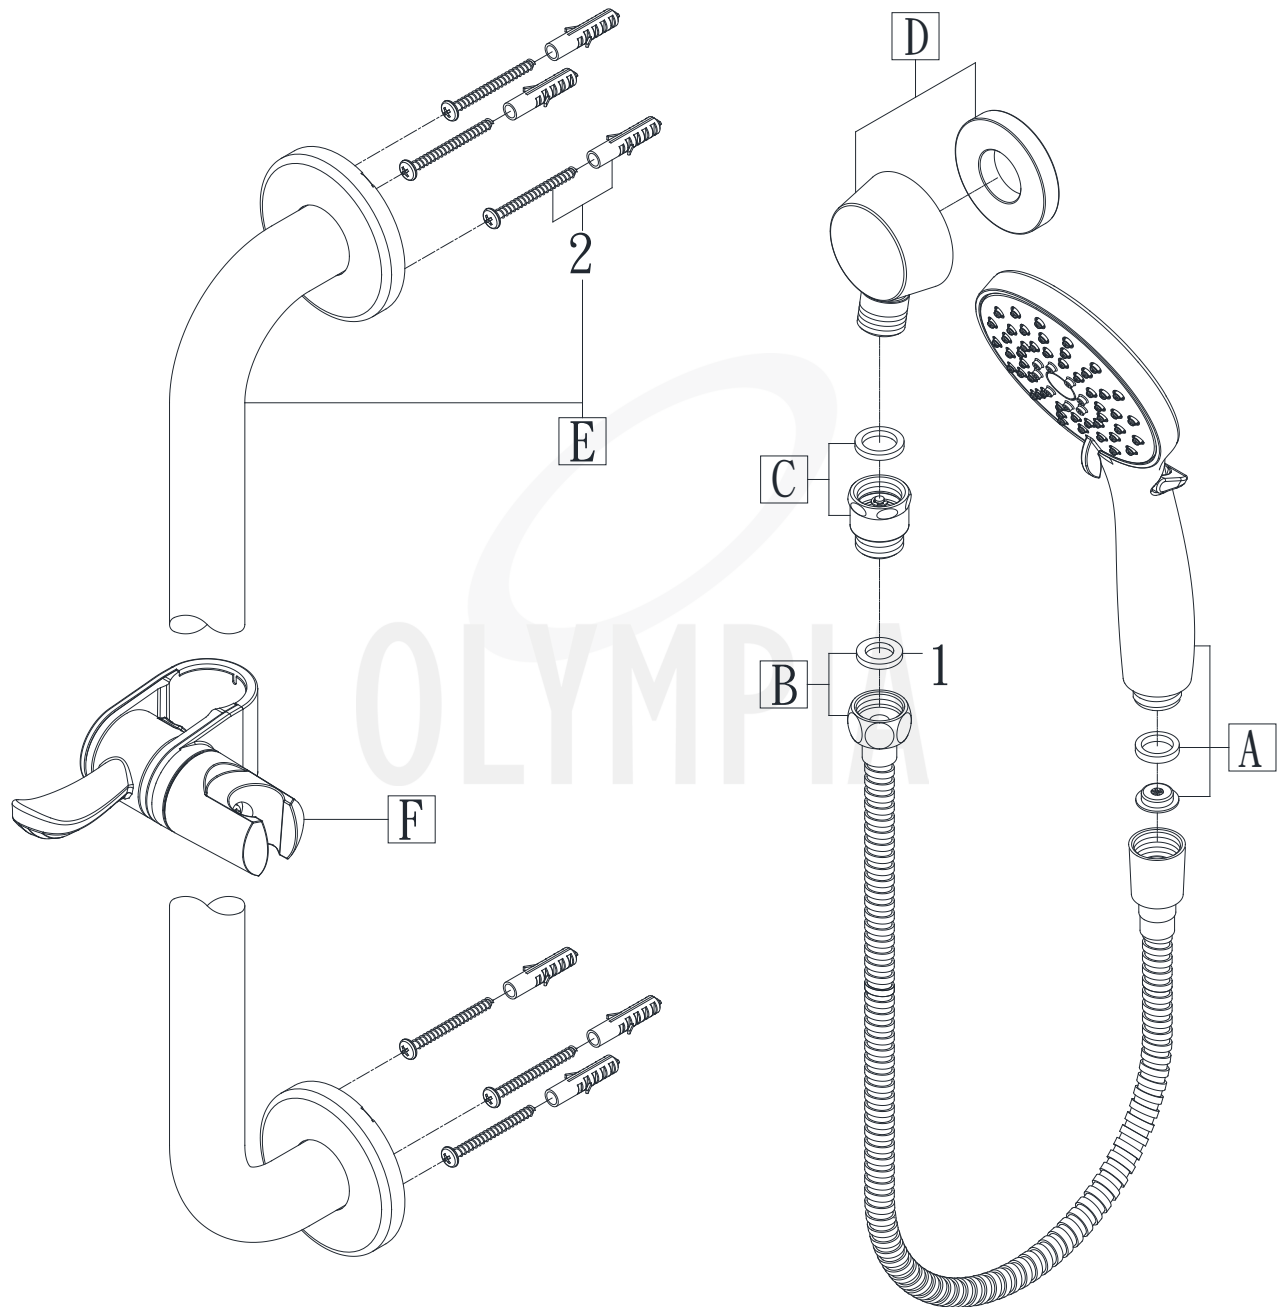

PARTS BREAKDOWN SHEET

Model Number: T-239X, T-2391X

* Note: Please specify finish/color when ordering.

ITEM #	DESCRIPTION
A	OP-640045* Shower Arm Flange
B	OP-640002* Shower Arm
C	OP-640038* 1.75 GPM Shower Head (For T-2390, T-2392, T-23910, T-23912)
D	OP-640042* 1.75 GPM Shower Head (For T-2394, T-2395, T-2398)
E	X-6400088* 1.75 GPM Shower Head (For "-6" Suffix)
F	OP-640041* 1.75 GPM Shower Head (For T-23914, T-23915)
G	OP-440056* Face Plate
H	OP-140019* Lever Handle (For T-239X)
I	OP-140021* Lever Handle (For T-2391X)
J	OP-490011 3/32" Allen Wrench
K	OP-640046* Diverter Tub Spout (For T-2390, T-2394(-6))

PARTS BREAKDOWN SHEET

Model Number: P-2230T, P-2270T, P-2280T

* Note: Please specify finish/color when ordering.

	ITEM #	DESCRIPTION
A1	OP-160003*	Lever Handle (For P-2270T)
A2	OP-140018*	Lever Handle (For P-2280T)
A3	OP-140020*	Lever Handle (For P-2230T)
B	OP-460022	Handle Adapter
C	X-4600035*	Sleeve
D	X-4600011*	Face Plate
E	OP-490011	3/32" Allen Wrench
1	OP-440043	3/32" Allen Screw
2	X-4600012	Rubber Gasket

PARTS BREAKDOWN SHEET

Model Number: P-2290T, P-2291T

* Note: Please specify finish/color when ordering.

	ITEM #	DESCRIPTION
A1	OP-140019*	Lever Handle (For P-2290T)
A2	OP-140021*	Lever Handle (For P-2291T)
B	OP-460022	Handle Adapter
C	X-4600035*	Sleeve
D	X-6600004*	Face Plate
E	OP-490011	3/32" Allen Wrench
1	OP-440043	3/32" Allen Screw

PARTS BREAKDOWN SHEET

OLYMPIA Handheld Shower Set with Grab / Slide Bar

ITEM#	DESCRIPTION	ITEM#	DESCRIPTION
A	OP-660008* 1.75 GPM Handheld Showerhead	E	OP-460028* Slide/Grab Bar
B	OP-460027* 60" SST Hose	F	OP-460029* Handheld Shower Holder
C	OP-460020* Vacuum Breaker	1	OP-460025* Washer
D	OP-460006* Drop Ell	2	OP-460030* Mounting Kit