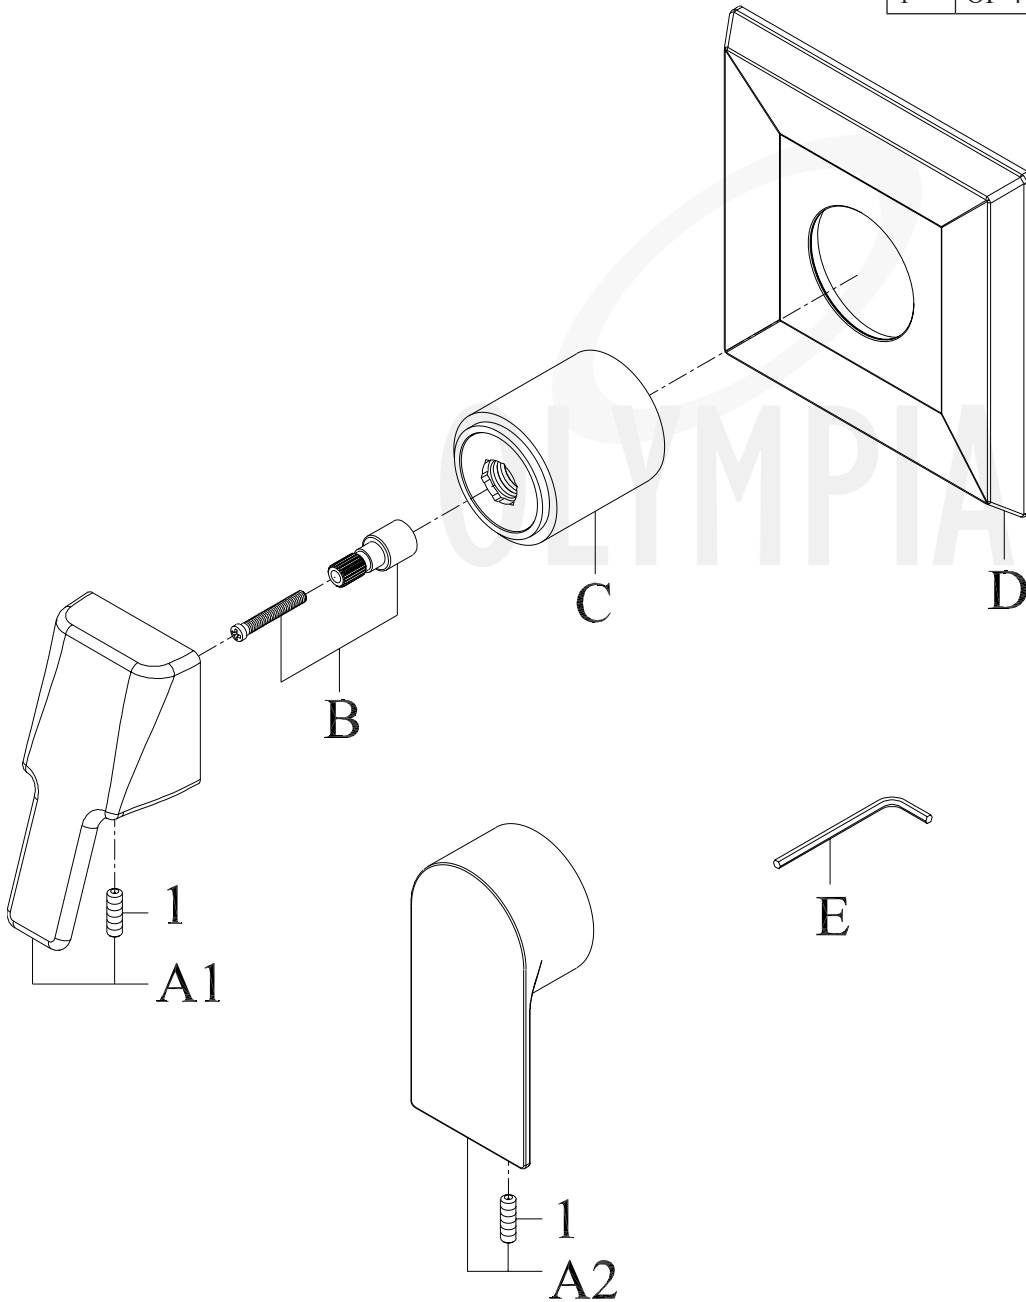

PARTS BREAKDOWN SHEET

Model Number: T-239X, T-2391X

* Note: Please specify finish/color when ordering.

ITEM #	DESCRIPTION
A	OP-640045* Shower Arm Flange
B	OP-640002* Shower Arm
C	OP-640038* 1.75 GPM Shower Head (For T-2390, T-2392, T-23910, T-23912)
D	OP-640042* 1.75 GPM Shower Head (For T-2394, T-2395, T-2398)
E	X-6400088* 1.75 GPM Shower Head (For "-6" Suffix)
F	OP-640041* 1.75 GPM Shower Head (For T-23914, T-23915)
G	OP-440056* Face Plate
H	OP-140019* Lever Handle (For T-239X)
I	OP-140021* Lever Handle (For T-2391X)
J	OP-490011 3/32" Allen Wrench
K	OP-640046* Diverter Tub Spout (For T-2390, T-2394(-6))

PARTS BREAKDOWN SHEET

Model Number: P-2240T

* Note: Please specify finish/color when ordering.

	ITEM #	DESCRIPTION
A	OP-140009*	Lever Handle
B	OP-460002*	Flange
C	OP-460001	Handle Adapter
D	OP-460005*	Sleeve
E	OP-490011	3/32" Allen Wrench

PARTS BREAKDOWN SHEET

Model Number: P-2230T, P-2270T, P-2280T

* Note: Please specify finish/color when ordering.

	ITEM #	DESCRIPTION
A1	OP-160003*	Lever Handle (For P-2270T)
A2	OP-140018*	Lever Handle (For P-2280T)
A3	OP-140020*	Lever Handle (For P-2230T)
B	OP-460022	Handle Adapter
C	X-4600035*	Sleeve
D	X-4600011*	Face Plate
E	OP-490011	3/32" Allen Wrench
1	OP-440043	3/32" Allen Screw
2	X-4600012	Rubber Gasket

PARTS BREAKDOWN SHEET

Model Number: P-2290T, P-2291T

* Note: Please specify finish/color when ordering.

	ITEM #	DESCRIPTION
A1	OP-140019*	Lever Handle (For P-2290T)
A2	OP-140021*	Lever Handle (For P-2291T)
B	OP-460022	Handle Adapter
C	X-4600035*	Sleeve
D	X-6600004*	Face Plate
E	OP-490011	3/32" Allen Wrench
1	OP-440043	3/32" Allen Screw