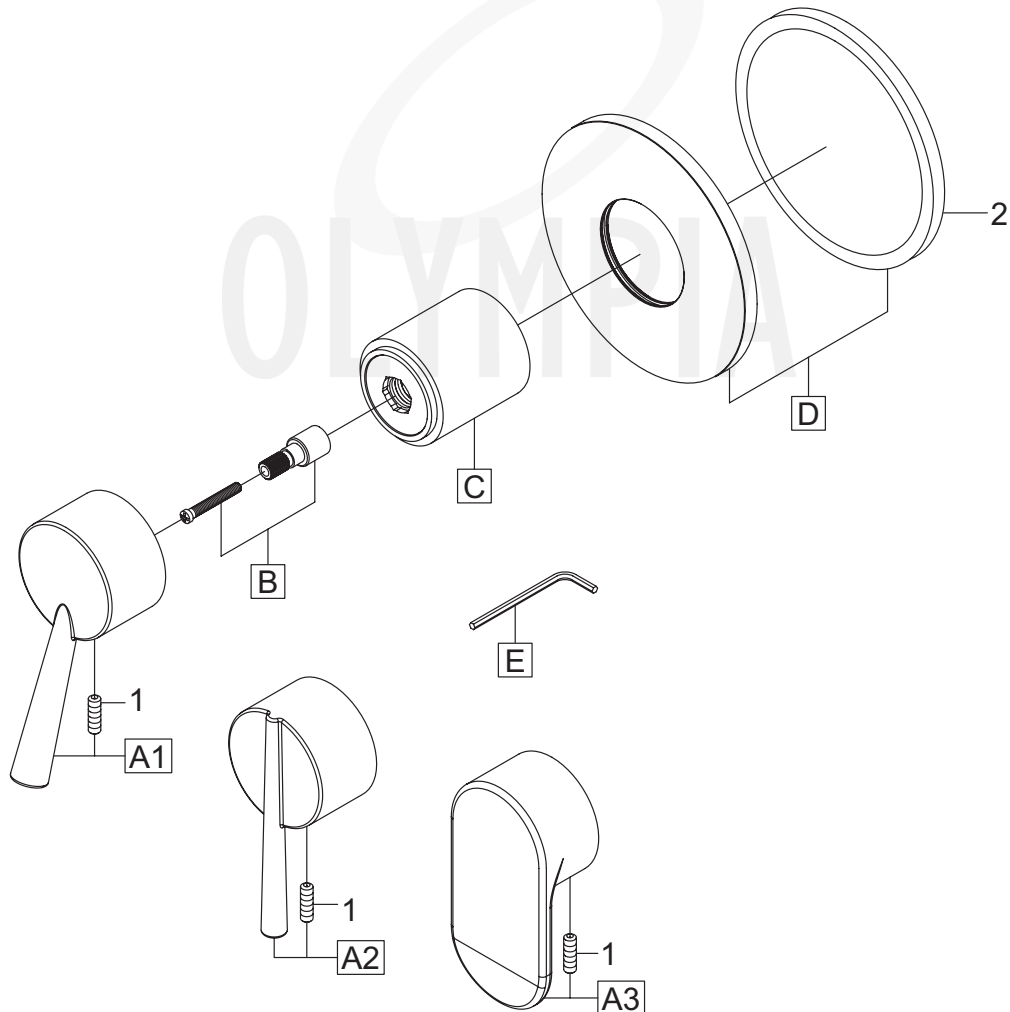

PARTS BREAKDOWN SHEET

Model Number: T-239X, T-2391X

* Note: Please specify finish/color when ordering.

ITEM #	DESCRIPTION
A	OP-640045* Shower Arm Flange
B	OP-640002* Shower Arm
C	OP-640038* 1.75 GPM Shower Head (For T-2390, T-2392, T-23910, T-23912)
D	OP-640042* 1.75 GPM Shower Head (For T-2394, T-2395, T-2398)
E	X-6400088* 1.75 GPM Shower Head (For "-6" Suffix)
F	OP-640041* 1.75 GPM Shower Head (For T-23914, T-23915)
G	OP-440056* Face Plate
H	OP-140019* Lever Handle (For T-239X)
I	OP-140021* Lever Handle (For T-2391X)
J	OP-490011 3/32" Allen Wrench
K	OP-640046* Diverter Tub Spout (For T-2390, T-2394(-6))

ITEM #	DESCRIPTION
L	OP-440055* Spout Escutcheon
M	OP-640019* Tub Spout (For T-2391, T-23911)
N	OP-640043* 7" Extended Diverter Tub Spout (For T-2396, T-2398)
N	OP-640044* 7" Extended Tub Spout (For T-2397)
O	OP-640007* Diverter Tub Spout (For T-23910)
P	OP-640040* 7" Extended Diverter Tub Spout (For T-23914)
Q	OP-640034* 7" Extended Tub Spout (For T-23917)
R	OP-440054* Sleeve
S	OP-340009 Ceramic Cartridge & Spool
1	OP-440043 Allen Screw
2	OP-440010* Face Plate Screws
3	OP-340010 Red Color Temperature Adjusting Ring
4	OP-640058 Gasket

PARTS BREAKDOWN SHEET

Model Number: P-2240T

* Note: Please specify finish/color when ordering.

	ITEM #	DESCRIPTION
A	OP-140009*	Lever Handle
B	OP-460002*	Flange
C	OP-460001	Handle Adapter
D	OP-460005*	Sleeve
E	OP-490011	3/32" Allen Wrench

PARTS BREAKDOWN SHEET

Model Number: P-2230T, P-2270T, P-2280T

* Note: Please specify finish/color when ordering.

	ITEM #	DESCRIPTION
A1	OP-160003*	Lever Handle (For P-2270T)
A2	OP-140018*	Lever Handle (For P-2280T)
A3	OP-140020*	Lever Handle (For P-2230T)
B	OP-460022	Handle Adapter
C	X-4600035*	Sleeve
D	X-4600011*	Face Plate
E	OP-490011	3/32" Allen Wrench
1	OP-440043	3/32" Allen Screw
2	X-4600012	Rubber Gasket