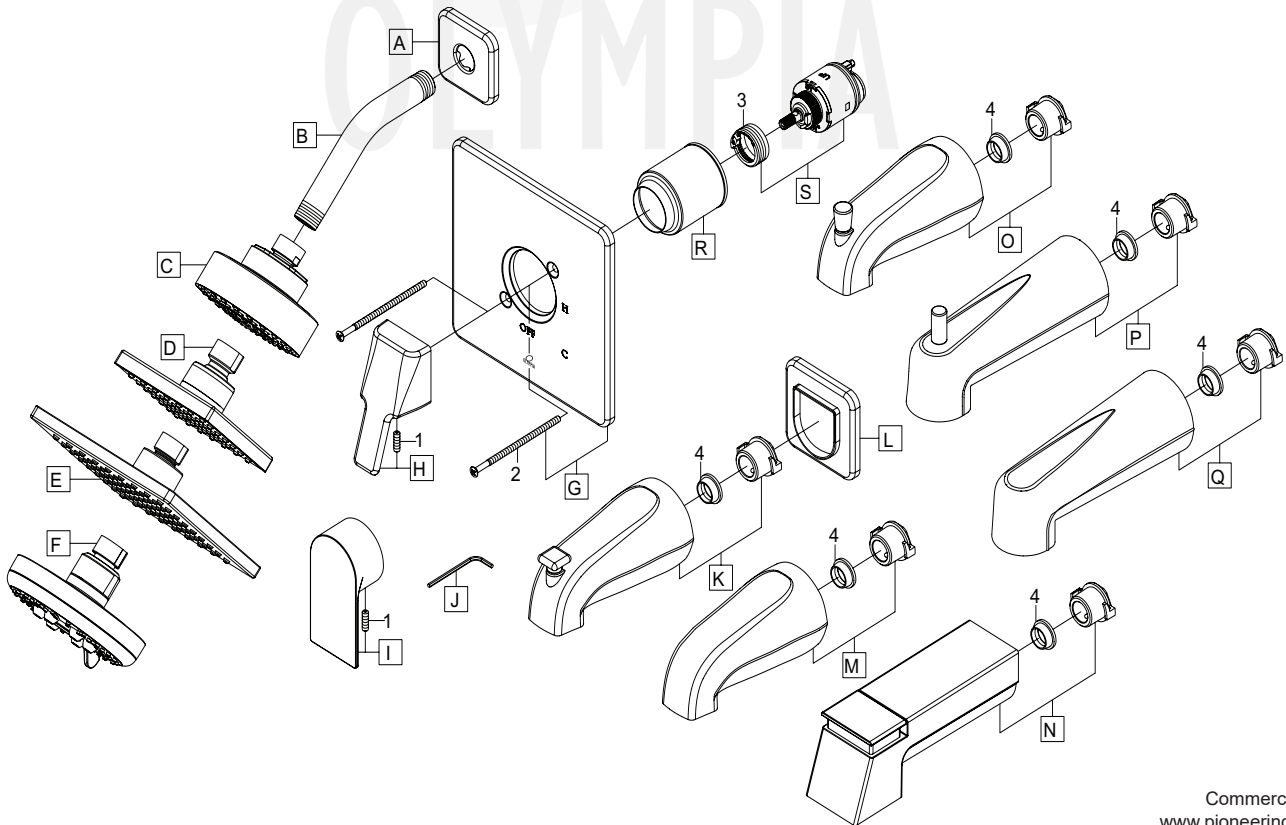

ITEM #	DESCRIPTION
L	OP-640019* Tub Spout (For T-23X1)
M	OP-640040* 7" Extended Diverter Tub Spout (For T-23X4)
N	OP-440054* Sleeve
O	OP-340009 Ceramic Cartridge & Spool
P	OP-140020* Lever Handle (For T-233X)
Q	X-6400088* 1.75 GPM Shower Head (For "-6" Suffix)
R	OP-640047* 1.75 GPM Shower Head (For "-6R(L)" Suffix)
S	OP-640056* 14" L Shower Arm (For "-6RL" Suffix)
T	OP-140025* Lever Handle (For T-233XRB)
U	OP-640063* 7" Extended Diverter Tub Spout And Escutcheon (For "-7S" Suffix)
1	OP-440043 Allen Screw
2	OP-440010* Face Plate Screws
3	OP-340010 Red Color Temperature Adjusting Ring
4	OP-640058 Gasket

PARTS BREAKDOWN SHEET

Model Number: T-239X, T-2391X

* Note: Please specify finish/color when ordering.

ITEM #	DESCRIPTION
A	OP-640045* Shower Arm Flange
B	OP-640002* Shower Arm
C	OP-640038* 1.75 GPM Shower Head (For T-2390, T-2392, T-23910, T-23912)
D	OP-640042* 1.75 GPM Shower Head (For T-2394, T-2395, T-2398)
E	X-6400088* 1.75 GPM Shower Head (For "-6" Suffix)
F	OP-640041* 1.75 GPM Shower Head (For T-23914, T-23915)
G	OP-440056* Face Plate
H	OP-140019* Lever Handle (For T-239X)
I	OP-140021* Lever Handle (For T-2391X)
J	OP-490011 3/32" Allen Wrench
K	OP-640046* Diverter Tub Spout (For T-2390, T-2394(-6))

ITEM #	DESCRIPTION
L	OP-440055* Spout Escutcheon
M	OP-640019* Tub Spout (For T-2391, T-23911)
N	OP-640043* 7" Extended Diverter Tub Spout (For T-2396, T-2398)
N	OP-640044* 7" Extended Tub Spout (For T-2397)
O	OP-640007* Diverter Tub Spout (For T-23910)
P	OP-640040* 7" Extended Diverter Tub Spout (For T-23914)
Q	OP-640034* 7" Extended Tub Spout (For T-23917)
R	OP-440054* Sleeve
S	OP-340009 Ceramic Cartridge & Spool
1	OP-440043 Allen Screw
2	OP-440010* Face Plate Screws
3	OP-340010 Red Color Temperature Adjusting Ring
4	OP-640058 Gasket