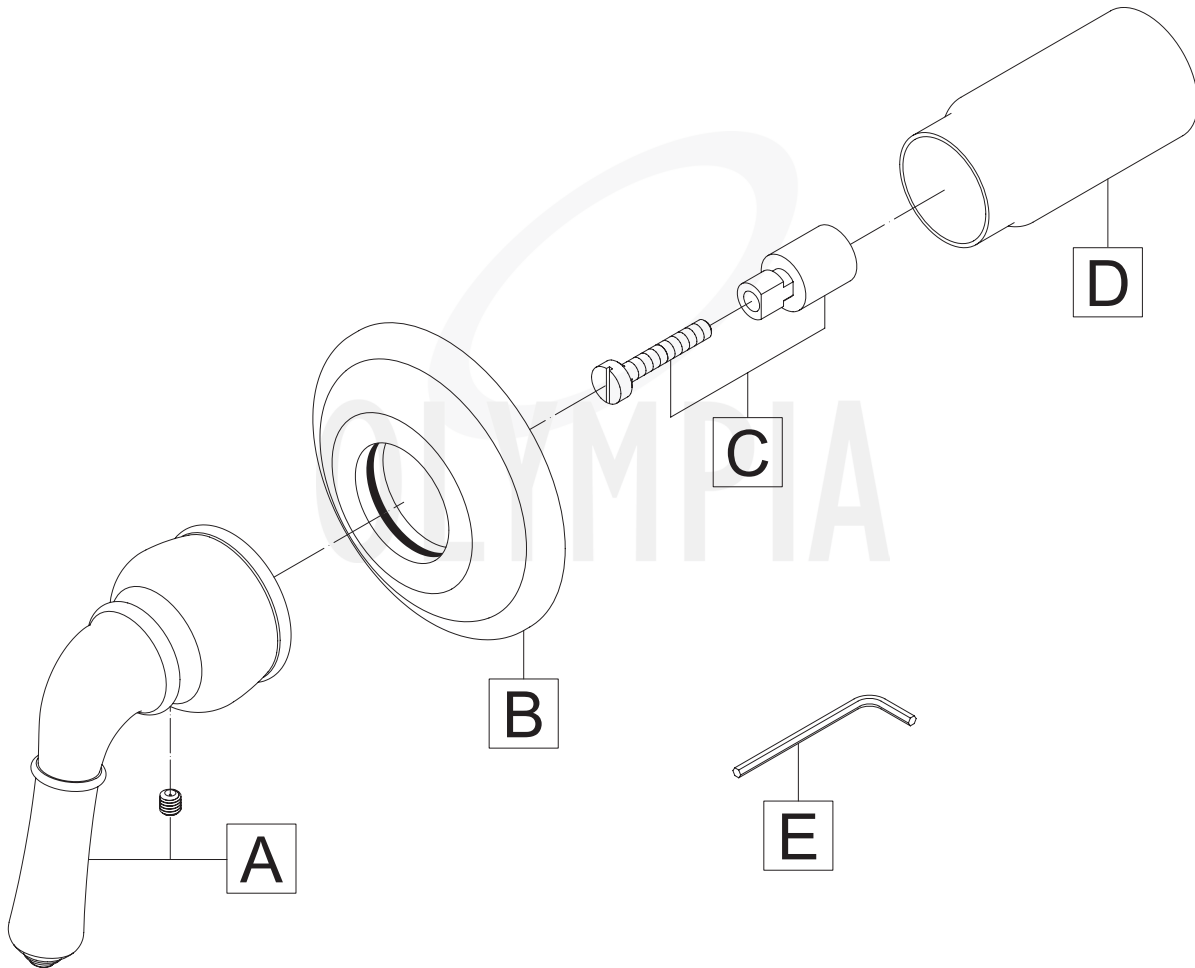

PARTS BREAKDOWN SHEET

Model Number: P-2240T

* Note: Please specify finish/color when ordering.

	ITEM #	DESCRIPTION
A	OP-140009*	Lever Handle
B	OP-460002*	Flange
C	OP-460001	Handle Adapter
D	OP-460005*	Sleeve
E	OP-490011	3/32" Allen Wrench