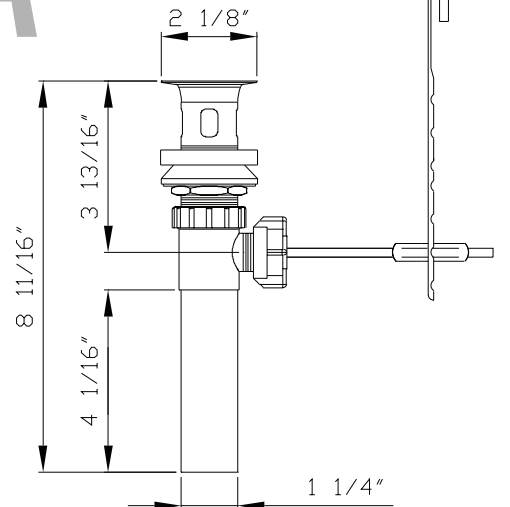

50/50 Pop-Up Drain