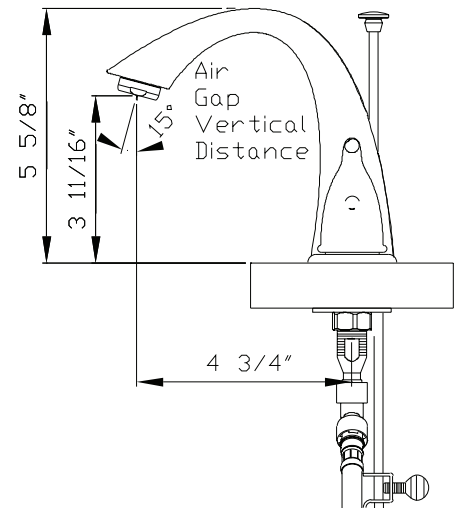

50/50 Pop-Up Drain