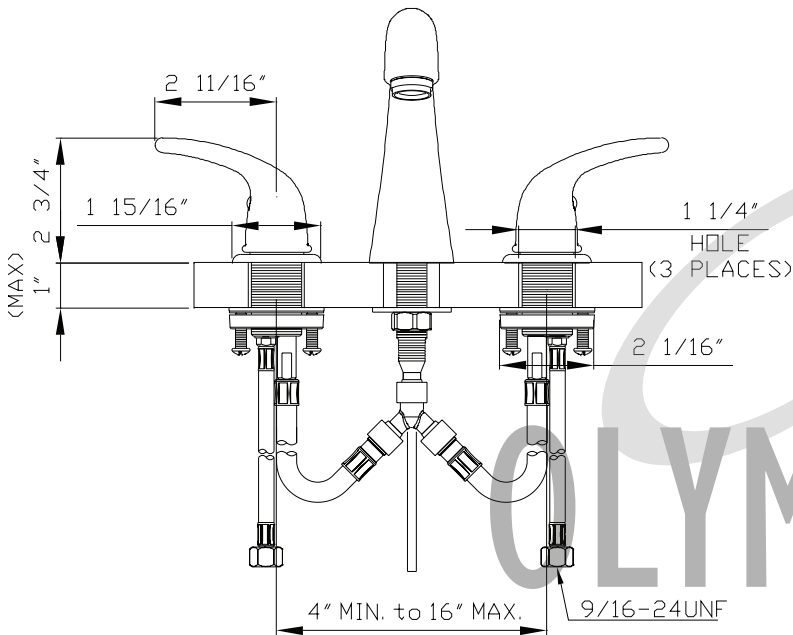

50/50 Pop-Up Drain