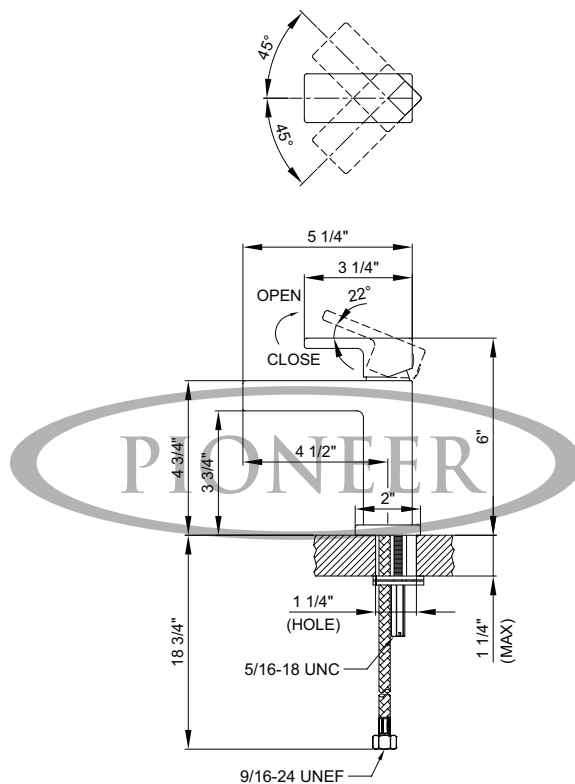

**Pioneer Faucets**  
STYLE THAT WORKS

**3MO173**  
**Mod Series**

**Single Handle Lavatory Faucet**

- Metal Lever Handle
- Trough Spout
- 4-1/2" Reach
- Ceramic Disc Cartridge
- 1-Hole Installation
- Brass Touch Down Drain Assembly
- Easy-Install 18" Flex Supply Lines With 3/8" Connections
- With 1.2 GPM Flow Rate

Touch Down  
Drain  
(Brass)