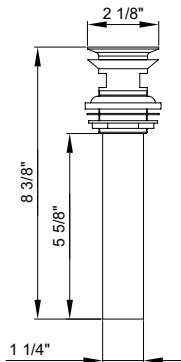

Touch Down
Drain
(Brass)