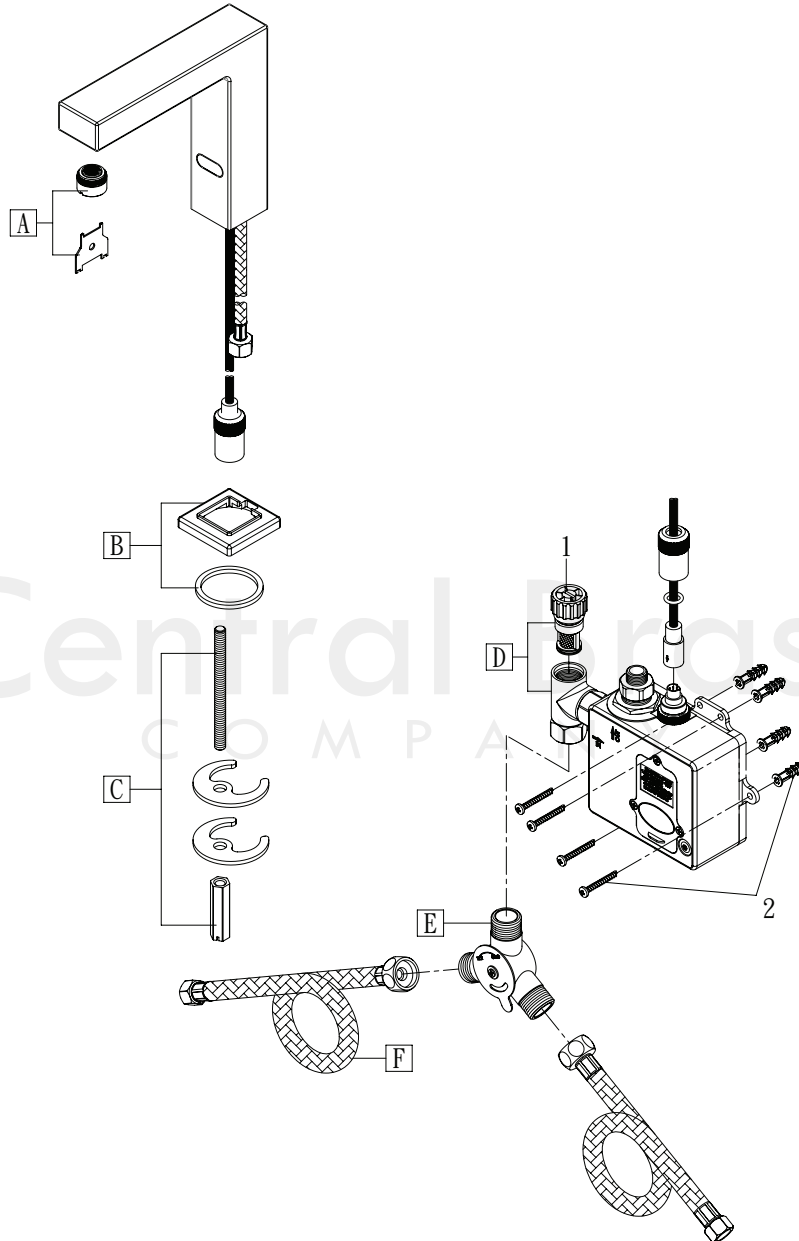

MODEL# 3000 Series

Commerce, CA 90040
 Fax: 323.888.9515
 Email: sales@centralbrass.com
 www.centralbrass.com

ITEM#	DESCRIPTION	ITEM#	DESCRIPTIONw	
A	OP-490066	0.5 GPM Aerator	E CS-43001	Mechanical Mixing Valve
B	X-4300091	Escutcheon	F CS-43004	1/2" X 3/8" Connections 18" Long Hose
C	X-5900002	Mounting Kit	1 CS-43007	Replacement Filter
D	CS-63004	Control Module	2 XCS-53005	Mounting Screws (4 Pairs)