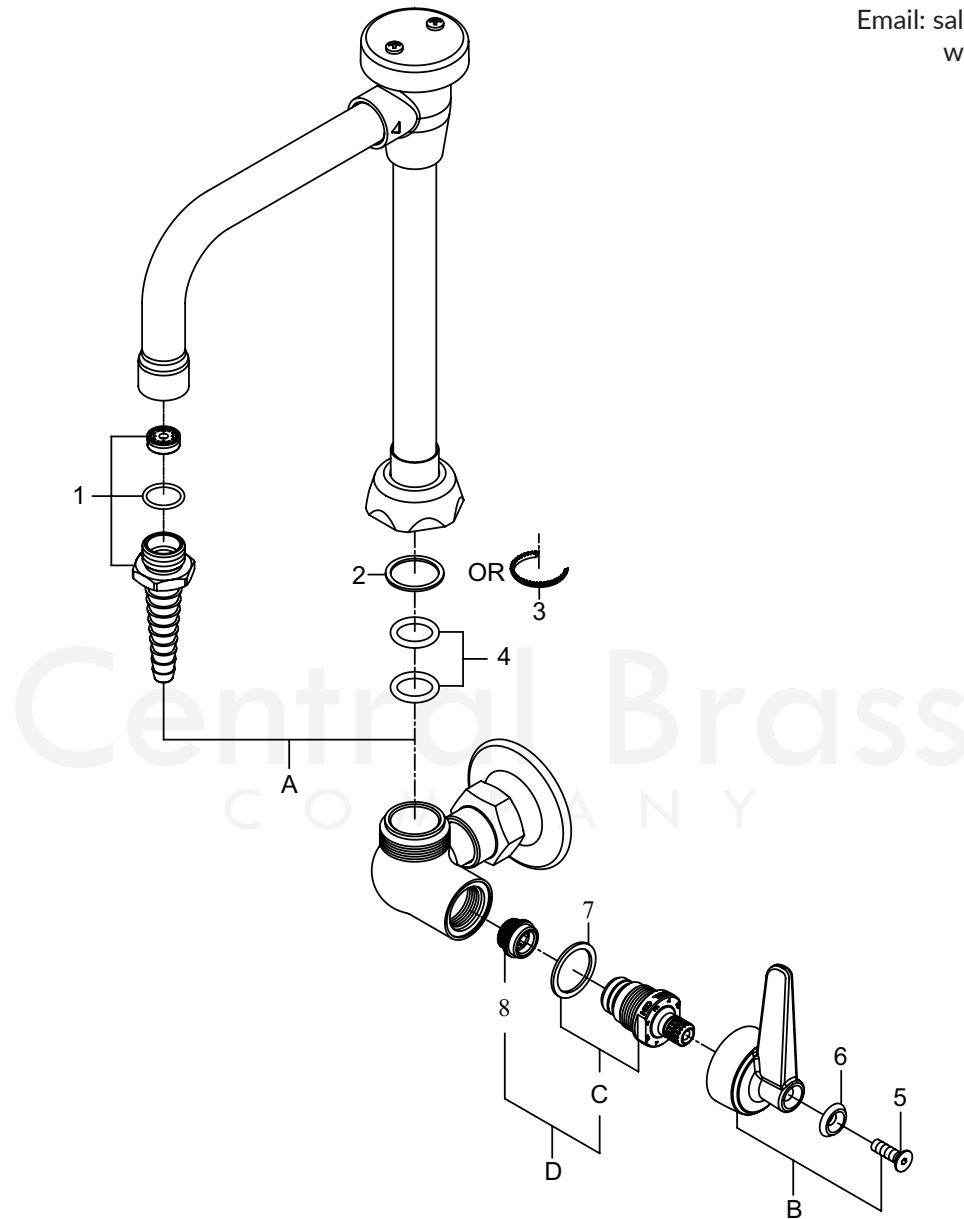

MODEL# 0398-ULE20

Commerce, CA 90040

Fax: 323.888.9515

Email: sales@centralbrass.com

www.centralbrass.com

ITEM#	DESCRIPTION	ITEM#	DESCRIPTION
A	CS-22008 5-1/2" Swivel Spout w/Vacuum Breaker & Serrated Tip 0.5 GPM	3	XCS-42021 Friction Brass Washer (6 pcs/pk)
B	CS-19007C, H Lever Handle - Cold, Hot	4	X1038-KN O-Ring EPDM Rubber (25 pcs/pk)
C	G-454-EL,ER Cold, Hot Stem Assembly W/ Gasket	5	CS-49033 Handle Screw
D	K-454-C, H Cold, Hot Stem Assembly W/ Replaceable Seat	6	X-107-FB,FR Index Blue, Red (5pcs/pk)
1	CS-45011 Serrated Tip W/0.5 GPM Aerator & Washer	7	X1028-Y Nylon Gasket (25 pcs/pk)
2	CS-49020 Teflon Gasket	8	X263-BC Replacement Seat (10 pcs/pk)