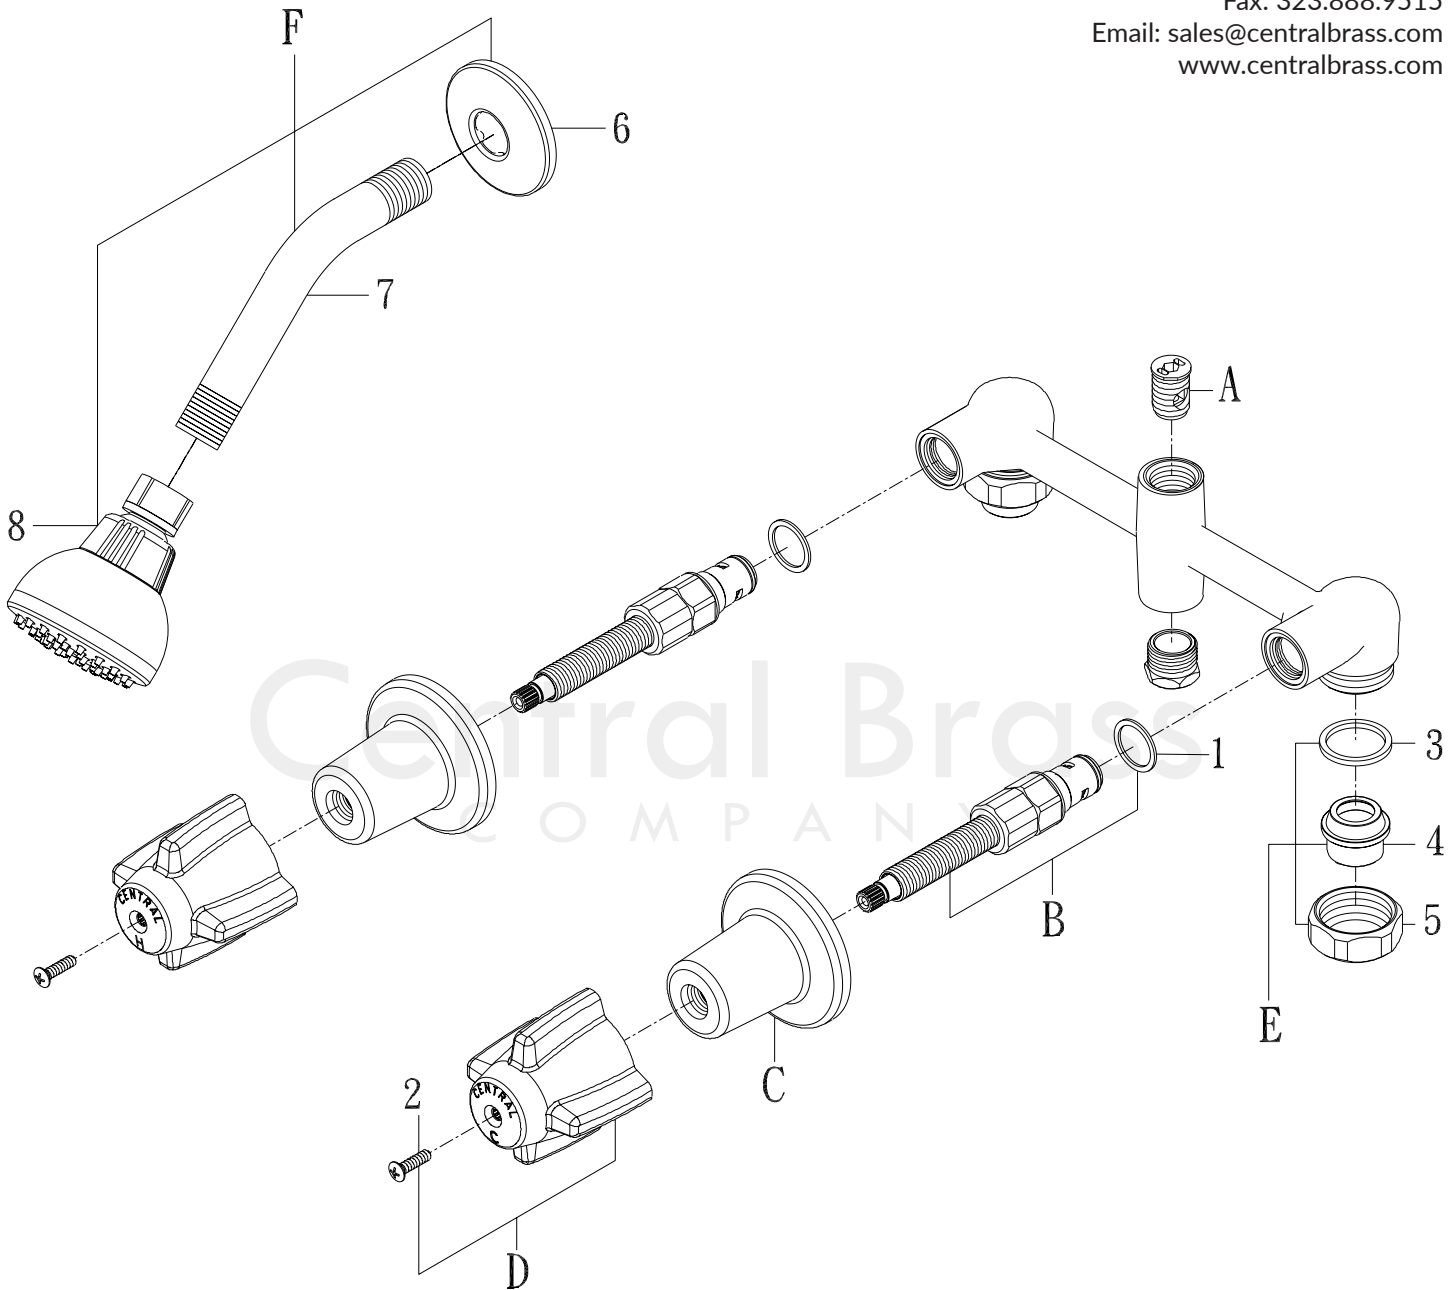

MODEL# 80926

Commerce, CA 90040

Fax: 323.888.9515

Email: sales@centralbrass.com

www.centralbrass.com

ITEM#	DESCRIPTION	ITEM#	DESCRIPTION
A	268-TVR Set-Diverter Piston	2	X107-F Oval Head Handle Screw Phillips-25/pk
B	K-351-H Ceramic Stem Assembly	3	OP-440050 Washer
C	521-B Escutcheon	4	X1875 1/2" IP Union Inlets-2/pk
D	G-508-C,H Large Canopy Handle-Cold, Hot	5	X1876-BB Coupling Nut-2/pk
E	CS-49032 2 Combo Union Nuts & Sleeve	6	X1035-SS Shower Arm Flange-10/pk
F	G-3113-6 Shower Head, Arm (6") & Flanges	7	714-WT-02 Shower Arm 6"
1	X1028-Y Nylon Gasket-25/pk	8	OP-640053 Shower Head 1.5GPM