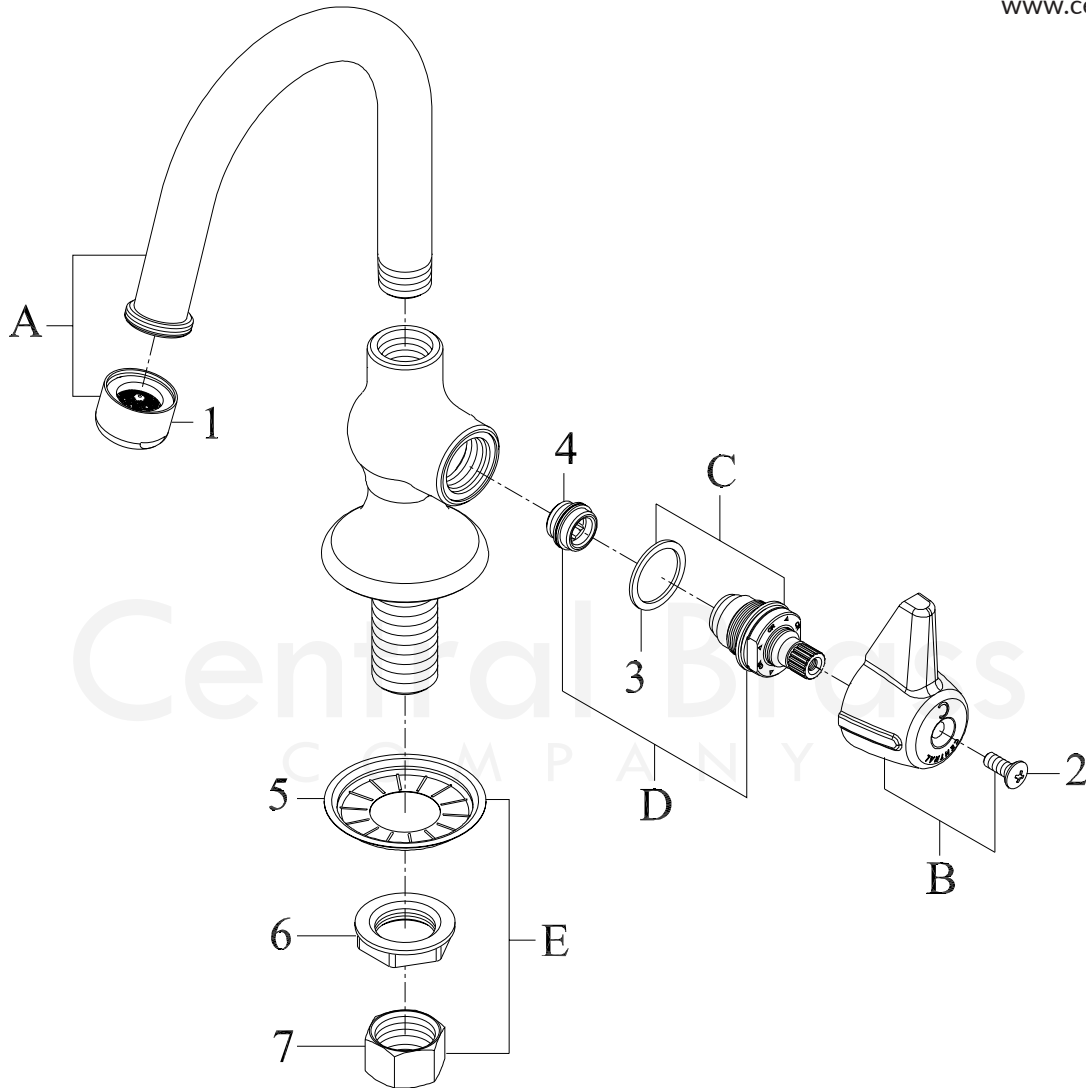

MODEL# 0281 Series

Commerce, CA 90040
 Fax: 323.888.9515
 Email: sales@centralbrass.com
 www.centralbrass.com

ITEM#	DESCRIPTION	ITEM#	DESCRIPTION
A	SU-157-DA 4-3/16" Rigid Gooseneck Spout, Aerator	2	X107-F Oval Head Handle Phillips Screw (25/pk)
B	G-523-C, H Canopy Handle With Screw-Cold,Hot	3	X1028-Y Nylon Gasket (25pcs/pk)
C	G-454-EL, ER Cold, Hot Stem Assembly W/ Gasket	4	X263-BC Replacement Seat (10 pcs/pk)
D	K-454-C, H Cold, Hot Stem Assembly W/ Replaceable Seat	5	X54 Thinner Crowfoot Steel Washer-10/pk
E	G-95-A Coupling Nuts & Washer	6	X7133-AZ Zinc Die Cast Locknut-10/pk
1	CS-49014 55/64"-27 Female Thread 1.5GPM Aerator	7	X4015 Brass Coupling Nut-4/pk