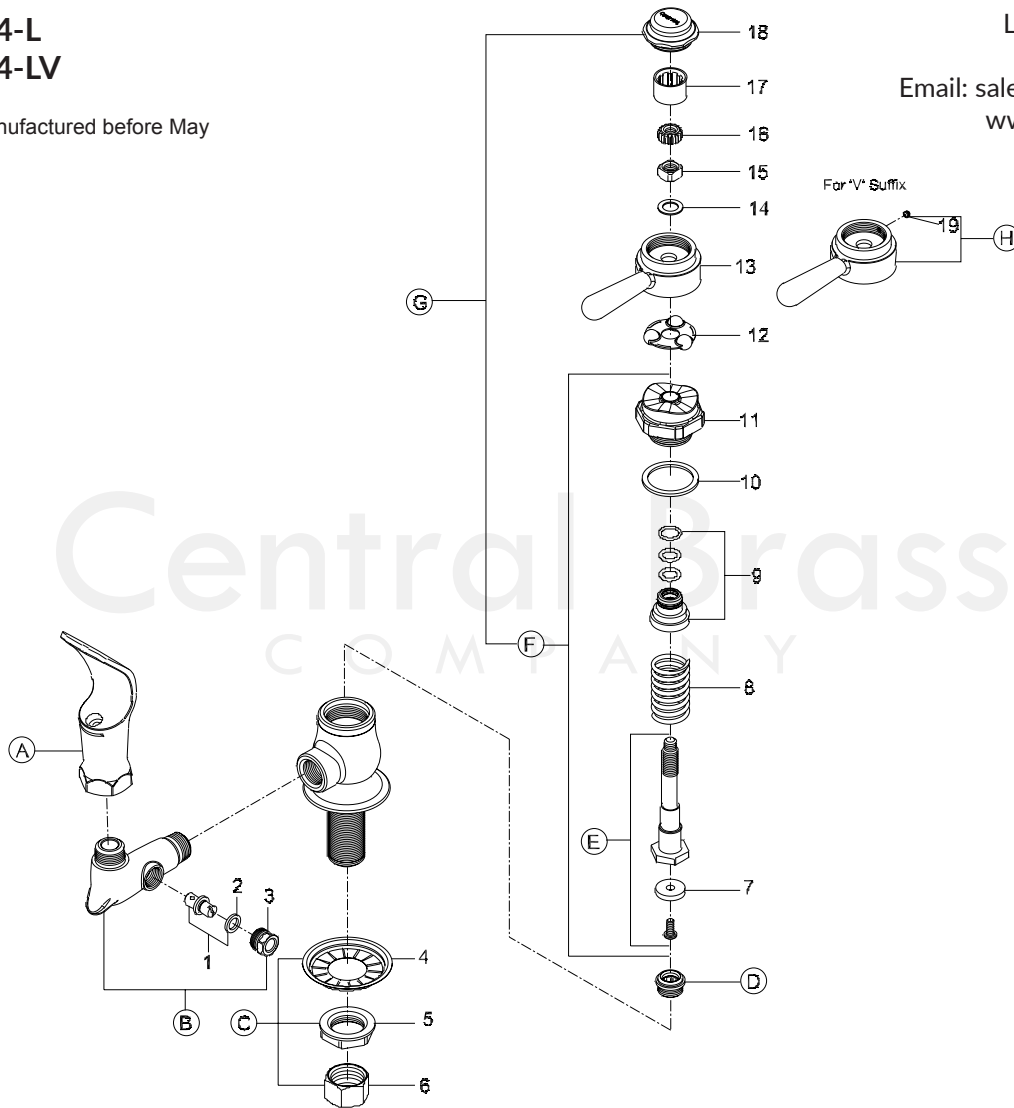

Model# 0364-L
0364-LV

1st generation-manufactured before May 2013.

La Vergne, TN 37086
Fax: 800.338.9414
Email: sales@centralbrass.com
www.centralbrass.com

ITEM#	DESCRIPTION	ITEM#	DESCRIPTION
A	0376 Drinking Faucet Head	6	X4015 Hex Coupling Nut (4 pcs per pack)
B	SU-6965 Connector Body w/ Regulator Stem & Cap	7	X904-N Seat Washer (6 pcs per pack)
C	G-95-A Coupling Nut & Washer Group	8	CS-49026 POM Spring Support Packing
D	XPF-59 Replaceable Seat (10 pcs per pack)	9	X849-GN Packing (10 pcs per pack)
E	SU-7101-AF Stem with Seat Washer & Screw	10	X433-AN Nylon Gasket (12 pcs per pack)
F	CS-39002 Stem Assembly W/Centerpiece and Gasket	11	7106-F Centerpiece
G	CS-19005 Self-Closing Stem Assembly (For 0364-L)	12	X71 Brass Ball Retainer (2 pcs per pack)
H	G-7114-V Vandal Resistant Handle (For 0364-LV)	13	PF-7114-P Lever Handle (For 0364-L)
1	G-756-E Regulator Stem with Washer	14	X33-A Brass Washer (6 pcs per pack)
2	X1090-HN Regulator Washer (10 pcs per pack)	15	X68-HX Brass Square Nut (10 pcs per pack)
3	PF-1090-J Regulator Cap	16	XPF-67-AC Celcon Samson Nut (10 pcs per pack)
4	X54 Crowfoot Washer (10 pcs per pack)	17	X69-C Sleeve (10 pcs per pack)
5	X7133-AZ Locknut (10 pcs per pack)	18	PF-7125 Handle Cap
		19	X103-HSSS Set Screw (6 pcs per pack) (For 0364-LV)

0364 Series/REV. 09 2016