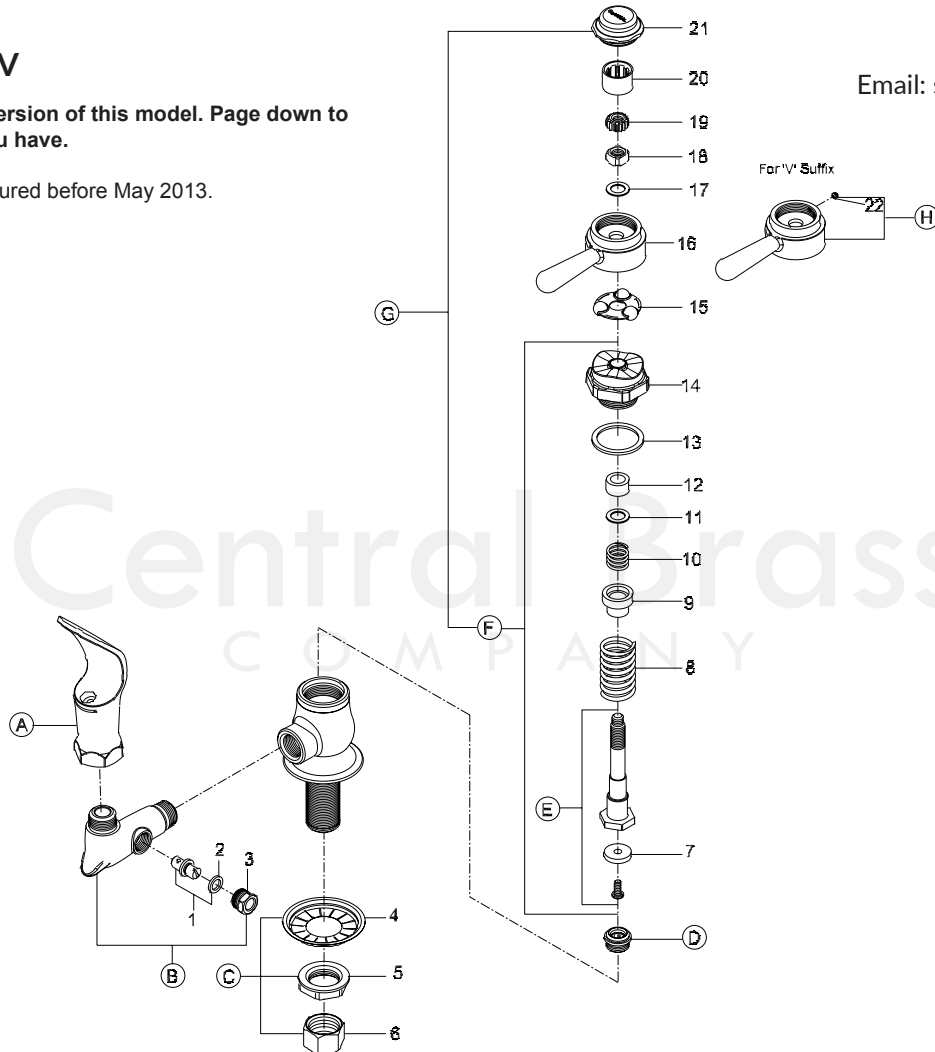

ITEM#	DESCRIPTION	ITEM#	DESCRIPTION
A	0376 Drinking Faucet Head	8	1008-B Spring
B	SU-6965 Connector Body w/ Regulator Stem & Cap	9	XPF-70-F* Brass Gland (10 pcs per pack)
C	G-95-A Coupling Nut & Washer Group	10	X70-D* Spring (10 pcs per pack)
D	XPF-59 Replaceable Seat (10 pcs per pack)	11	XPF-33-A* Brass Washer (6 pcs per pack)
E	SU-7101-AF Stem with Seat Washer & Screw	12	X849-GN* Packing (10 pcs per pack)
F	G-7106-F Stem Assembly W/Centerpiece and Gasket	13	X433-AN Nylon Gasket (12 pcs per pack)
G	P-358-H Self-Closing Stem Assembly (For 0364-L)	14	7106-F Centerpiece
H	G-7114-V Vandal Resistant Handle (For 0364-LV)	15	X71 Brass Ball Retainer (2 pcs per pack)
1	G-756-E Regulator Stem with Washer	16	PF-7114-P Lever Handle (For 0364-L)
2	X1090-HN Regulator Washer (10 pcs per pack)	17	X33-A Brass Washer (6 pcs per pack)
3	PF-1090-J Regulator Cap	18	X68-HX Brass Square Nut (10 pcs per pack)
4	X54 Crowfoot Washer (10 pcs per pack)	19	XPF-67-AC Celcon Samson Nut (10 pcs per pack)
5	X7133-AZ Locknut (10 pcs per pack)	20	X69-C Sleeve (10 pcs per pack)
6	X4015 Hex Coupling Nut (4 pcs per pack)	21	PF-7125 Handle Cap
7	X904-N Seat Washer (6 pcs per pack)	22	X103-HSSS Set Screw (6 pcs per pack) (For 0364-LV)