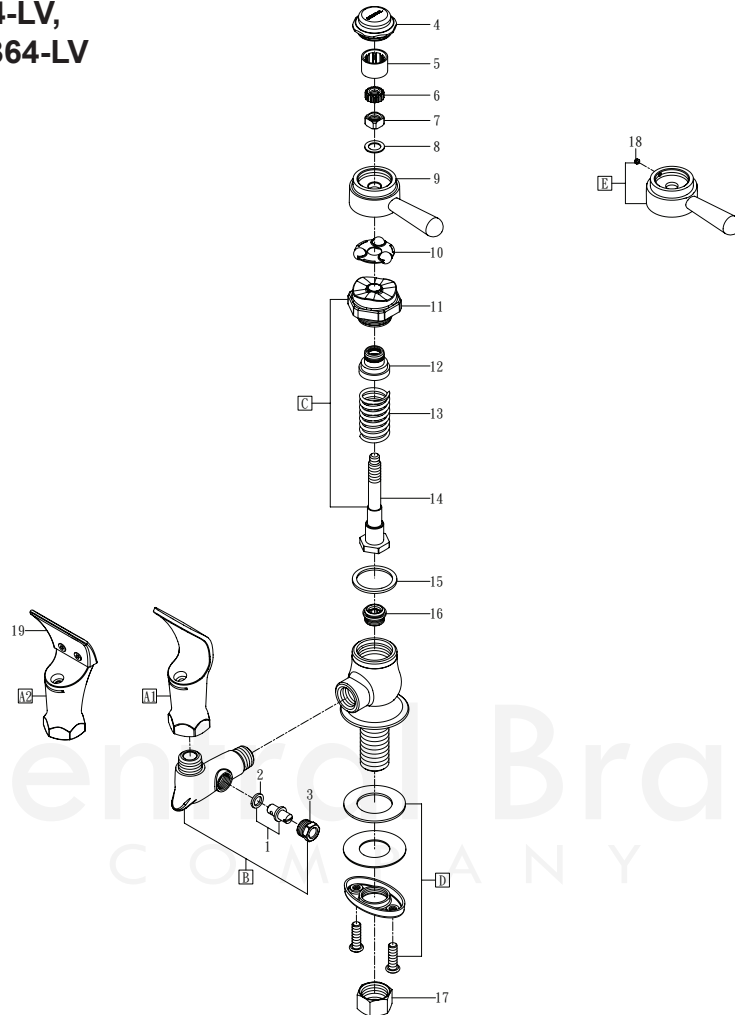

**MODEL# 0364-L, 0364-LV,
10364-L, 10364-LV**

Commerce, CA 90040
Fax: 323.888.9515
Email: sales@centralbrass.com
www.centralbrass.com

ITEM#	DESCRIPTION	ITEM#	DESCRIPTION
A1	0376 Drinking Faucet Head (For 0364-L, 0364-LV)	8	X33-A Brass Washer (6 pcs per pack)
A2	10376 Drinking Faucet Head (For 10364-L, 10364-LV)	9	PF-7114-P Lever Handle (For 0364-L, 10364-L)
B	SU-6965 Connector Body w/ Regulator Stem & Cap	10	X71 Brass Ball Retainer (2 pcs per pack)
C	CS-39002 Stem Assembly W/Centerpiece and Gasket	11	7106-F Centerpiece
D	CS-59001 Mounting Kit	12	CS-49026 POM Spring Support Packing
E	G-7114-V Vandal Resistant Handle (For 0364-LV, 10364-LV)	13	1008-B Spring
1	G-756-E Regulator Stem with Washer	14	SU-7101-AF Stem with Seat Washer & Screw
2	X1090-HN Regulator Washer (10 pcs per pack)	15	X433-AN Nylon Gasket (12 pcs per pack)
3	PF-1090-J Regulator Cap	16	XPF-59 Replaceable Seat (10 pcs per pack)
4	PF-7125 Handle Cap	17	X4015 Hex Coupling Nut (4 pcs per pack)
5	X69-C Sleeve (10 pcs per pack)	18	X103-HSSS Set Screw (6 pcs per pack) (For 0364-LV, 10364-LV)
6	XPF-67-AC Celcon Samson Nut (10 pcs per pack)	19	CS-48008 Antimicrobial Flexible Mouth Guard
7	X68-HX Brass Square Nut (10 pcs per pack)