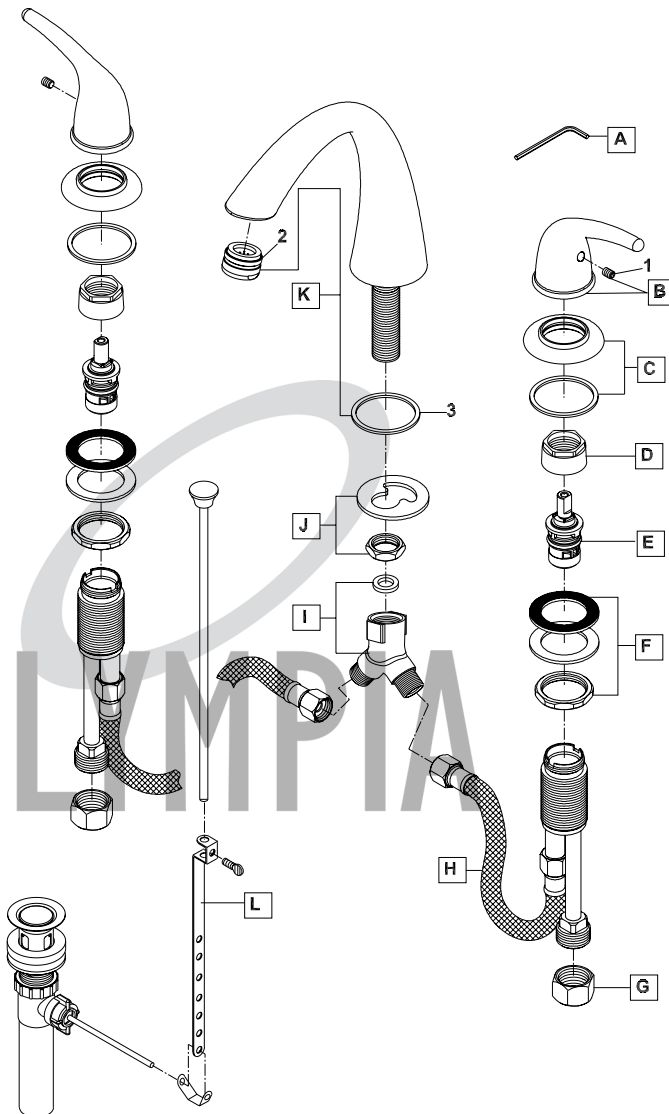

# TWO HANDLE LAVATORY WIDESPREAD FAUCET

**Model #:** \_\_\_\_\_

**Specific Features:** \_\_\_\_\_

**Project Name:** \_\_\_\_\_

**Submitted For:** \_\_\_\_\_

**Date:** \_\_\_\_\_

- Lever Handles
- J Style Rigid Spout
- 4-3/4" Reach, 3-11/16" From Deck to Aerator
- Ceramic Disc Cartridges
- 3-Hole 4" to 12" Installation
- 50/50 Pop-Up Drain Assembly
- With 1.5 GPM Flow Rate

\* Aerator limited to 1.5 GPM Flow Rate

ITEM #	DESCRIPTION
A	OP-490011 3/32" Allen Wrench
B	OP-190015C,H* Lever Handle-Cold, Hot
C	OP-430027* Escutcheon & Gasket
D	OP-490006 Bonnet Nut
E	OP-330002C,H Ceramic Disc Cartridge-Cold,Hot
F	OP-590002 Valve Mounting Kit
G	OP-590001 Supply Nut
H	OP-490008 Flex Connector Hose
I	OP-490009 "Y" Connector & Washer
J	OP-430001 Spout Mounting Kit
K	OP-230005* 'J' Style Spout
L	OP-630004* 50/50 Pop-Up Drain Assembly
1	OP-490029 Allen Screw
2	OP-490010* 1.5 GPM Aerator
3	OP-430028 Washer

	ITEM #	DESCRIPTION
A	OP-490011	3/32" Allen Wrench
B	OP-490020C, H	Red/Blue Index Button
C	OP-190015C, H*	Lever Handle-Cold, Hot
D	OP-430027*	Valve Escutcheon & Gasket
E	OP-530006	Valve Mounting Kit
F	OP-490006	Bonnet Nut
G	OP-330002C, H	Ceramic Stem-Cold, Hot
H	X-4300101	'Y' Connector

## Model Number: L-747X

\* Note: Please specify finish/color when ordering.

\* Note: : Supply Nut is not included for product purchased after June 2022.

	ITEM #	DESCRIPTION
A	OP-490011	3/32" Allen Wrench
B	OP-490020C, H	Red/Blue Index Button
C	OP-190015C, H*	Lever Handle-Cold, Hot
D	OP-430027*	Valve Escutcheon & Gasket
E	OP-530006	Valve Mounting Kit
F	OP-490006	Bonnet Nut
G	OP-330002C, H	Ceramic Stem-Cold, Hot
H	X-4300101	'Y' Connector