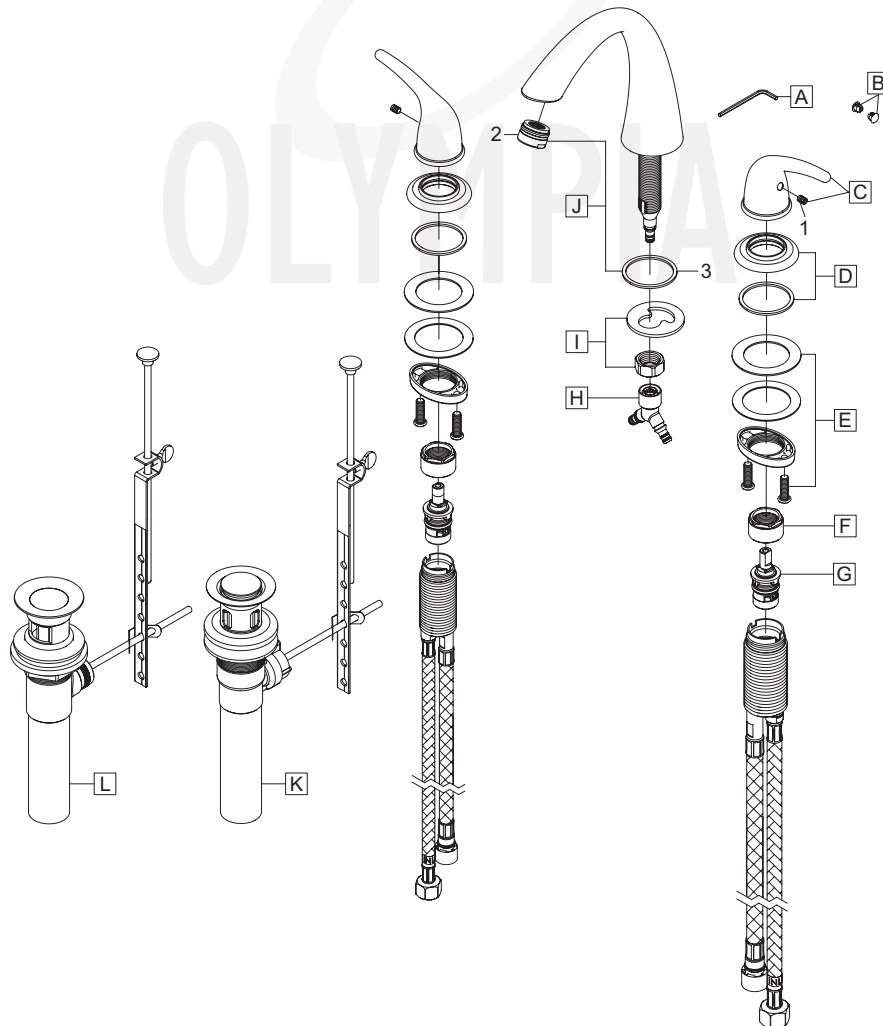

# PARTS BREAKDOWN SHEET

**Model Number: L-7470**

\* Note: Please specify finish/color when ordering.

\* Note - Part E includes only on product purchased after March 2019.

	ITEM #	DESCRIPTION
I	OP-430001	Spout Mounting Kit
J	OP-230005*	"J" Style Spout
K	OP-630004*	50/50 Pop-Up Drain Assembly (For L-7470)
L	OP-630002*	Brass Pop-Up Drain Assembly (For L-7472)
1	OP-490029	3/32" Allen Screw
2	OP-490065*	1.2 GPM Aerator
3	OP-430028	Gasket

	ITEM #	DESCRIPTION
A	OP-490011	3/32" Allen Wrench
B	OP-490020C, H	Red/Blue Index Button
C	OP-190015C, H*	Lever Handle-Cold, Hot
D	OP-430027*	Valve Escutcheon & Gasket
E	OP-530006	Valve Mounting Kit
F	OP-490006	Bonnet Nut
G	OP-330002C, H	Ceramic Stem-Cold, Hot
H	X-4300101	'Y' Connector

# PARTS BREAKDOWN SHEET

## Model Number: L-747X

\* Note: Please specify finish/color when ordering.

\* Note: : Supply Nut is not included for product purchased after June 2022.

	ITEM #	DESCRIPTION
A	OP-490011	3/32" Allen Wrench
B	OP-490020C, H	Red/Blue Index Button
C	OP-190015C, H*	Lever Handle-Cold, Hot
D	OP-430027*	Valve Escutcheon & Gasket
E	OP-530006	Valve Mounting Kit
F	OP-490006	Bonnet Nut
G	OP-330002C, H	Ceramic Stem-Cold, Hot
H	X-4300101	'Y' Connector