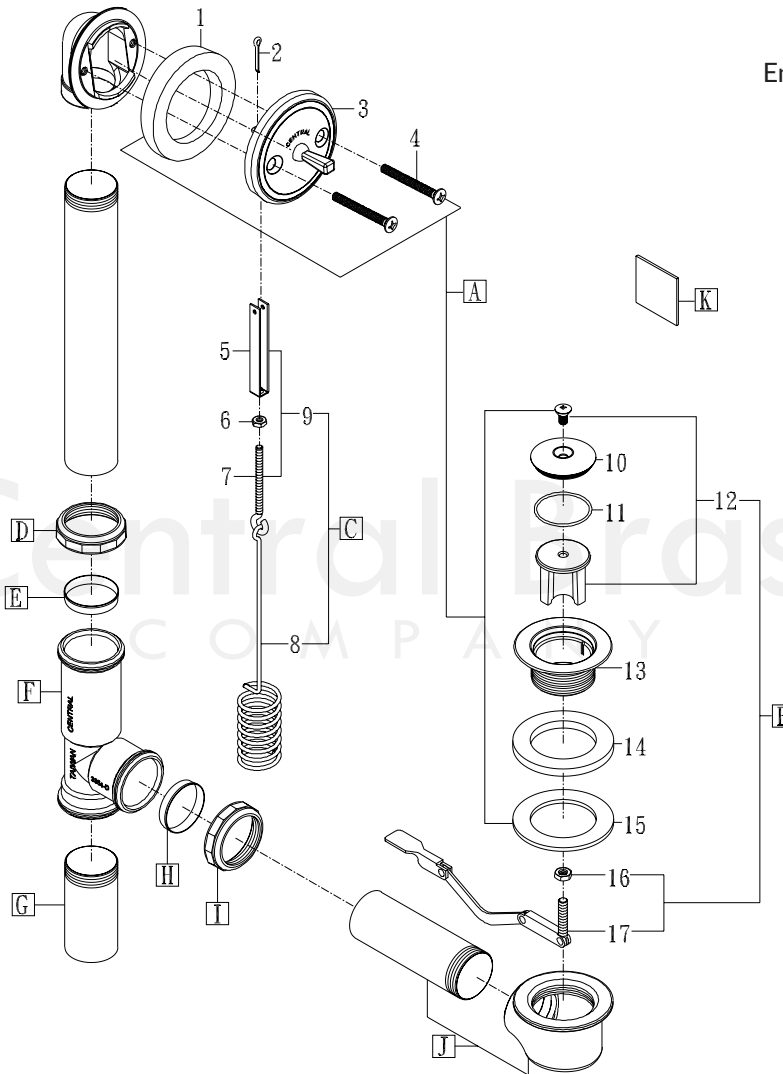

Model# 1675

La Vergne, TN 37086
 Fax: 800.338.9414
 Email: sales@centralbrass.com
 www.centralbrass.com

ITEM#	DESCRIPTION	ITEM#	DESCRIPTION
A	CS-66002 Trim Kit for 1675 Bath Drain Series	1	990-L Sponge Washer
B	SU-3359-A Strainer Plug assembly	2	X222-D Cotter Pin for Trip Lever Face Plater-6/pk
C	SU-85-K 13-3/4" Linkage with Spring	3	SU-83-AZ Trip Lever Face Plate
D	X3008-BP Zink Die Cast Coupling Nut-4/pk	4	X127-AP21/4 Bath Drain Face Plate Phillips Screw-6/pk
E	X149-RP Slip Joint Washer-25/pk	5	61-LU Clevis
F	PF-3364-D Die Cast Brass Tee	6	X1081-N Brass Hex Nut-10/pk
G	PF-731-G 3" Tailpiece for Bath Drain	7	X85-U 2-11/16" Brass Eyebolt -2/pk
H	X149-RP Slip Joint Washer-25/pk	8	85-K Drain Spring (8-1/16")
I	X3008-BP Zink Die Cast Coupling Nut-4/pk	9	SU-85-U Clevis Assembly
J	SU-3026-B Drain Shoe & Tube	10	PF-3359-A Brass Drain Plug For Bath Drains
K	85-FW Steel Wrench	11	X1038-W O-Ring Buna N-10/pk
15	X991 Rubber Washer-4/pk	12	G-3359-A Strainer Plug
16	X207-B Brass Hex Nut for Bath Drain-6/pk	13	3362 Strainer Plug Body
17	SU-85-APF Rocker Arm Assembly with Flat Platform	14	X991-A Rubber Washer-4/pk