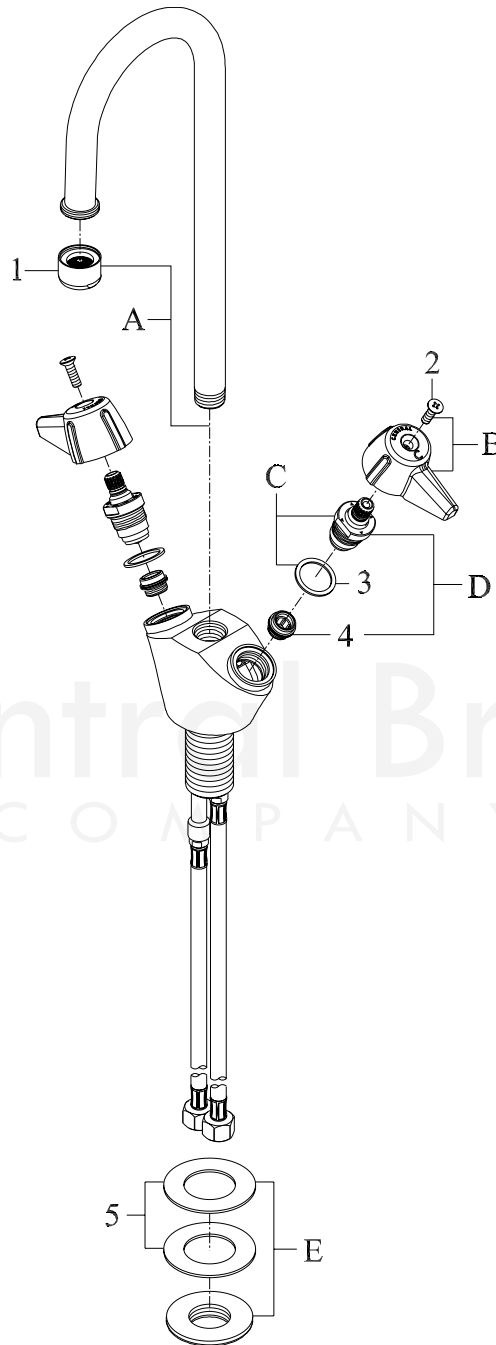

MODEL# 0289-A

Commerce, CA 90040

Fax: 323.888.9515

Email: sales@centralbrass.com

www.centralbrass.com

ITEM#	DESCRIPTION	ITEM#	DESCRIPTION
A	SU-157-GLA 3-15/16" Rigid Gooseneck Spout, Aerator	1	CS-49014 55/64"-27 Female Thread 1.5GPM Aerator
B	G-523-C, H Canopy Handle With Screw-Cold,Hot	2	X107-F Oval Head Handle Phillips Screw (25/pk)
C	G-454-EL, ER Cold, Hot Stem Assembly W/ Gasket	3	X1028-Y Nylon Gasket (25pcs/pk)
D	K-454-C, H Cold, Hot Stem Assembly W/ Replaceable Seat	4	X263-BC Replacement Seat (10 pcs/pk)
E	G-284 Locknut & Washer Group	5	X52 Steel Washer-10/pk