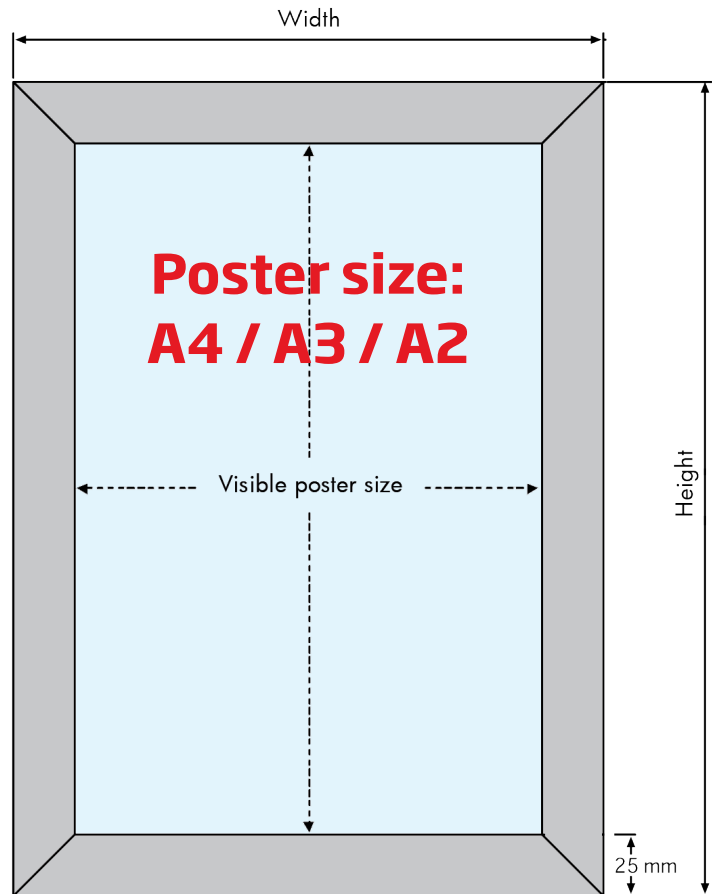

Mounted with rubber for water protection