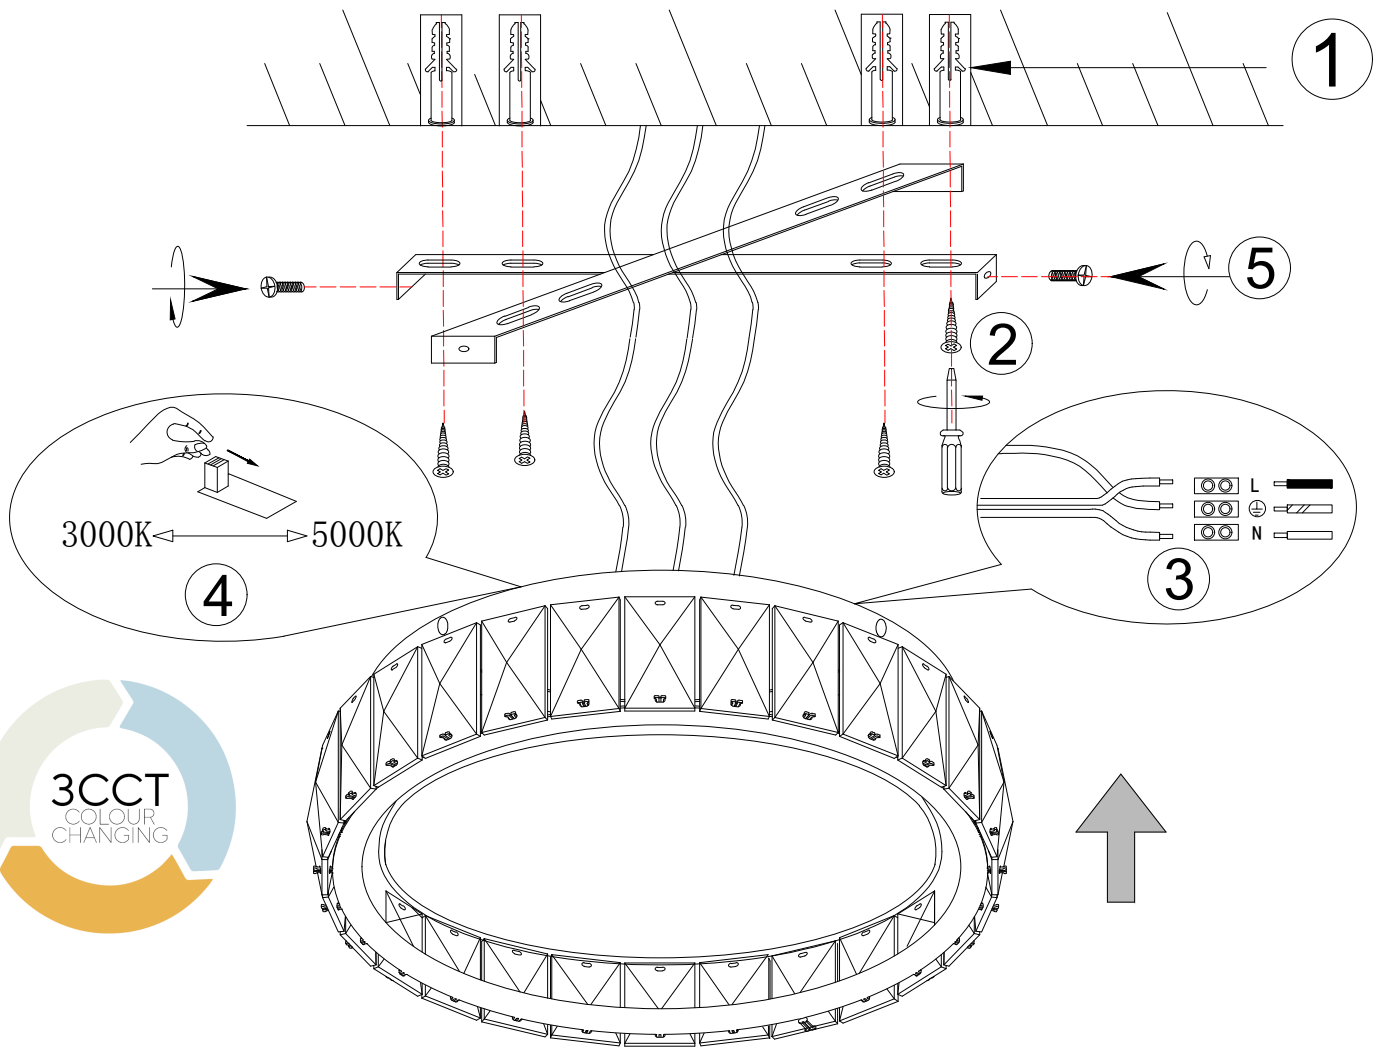

ITEM NO.:ZAYLA OY34-CH3C

Disclaimer:
/ / Tools not included
Shade ring attached on lamp holder
Globe(s) not included

240V ~ 50Hz LED 18W 3000K-4000K-5000K

Telbix.

IMPORTANT
Must be installed by
a qualified electrical
contractor.
Install in accordance
with AS/NSZ3000