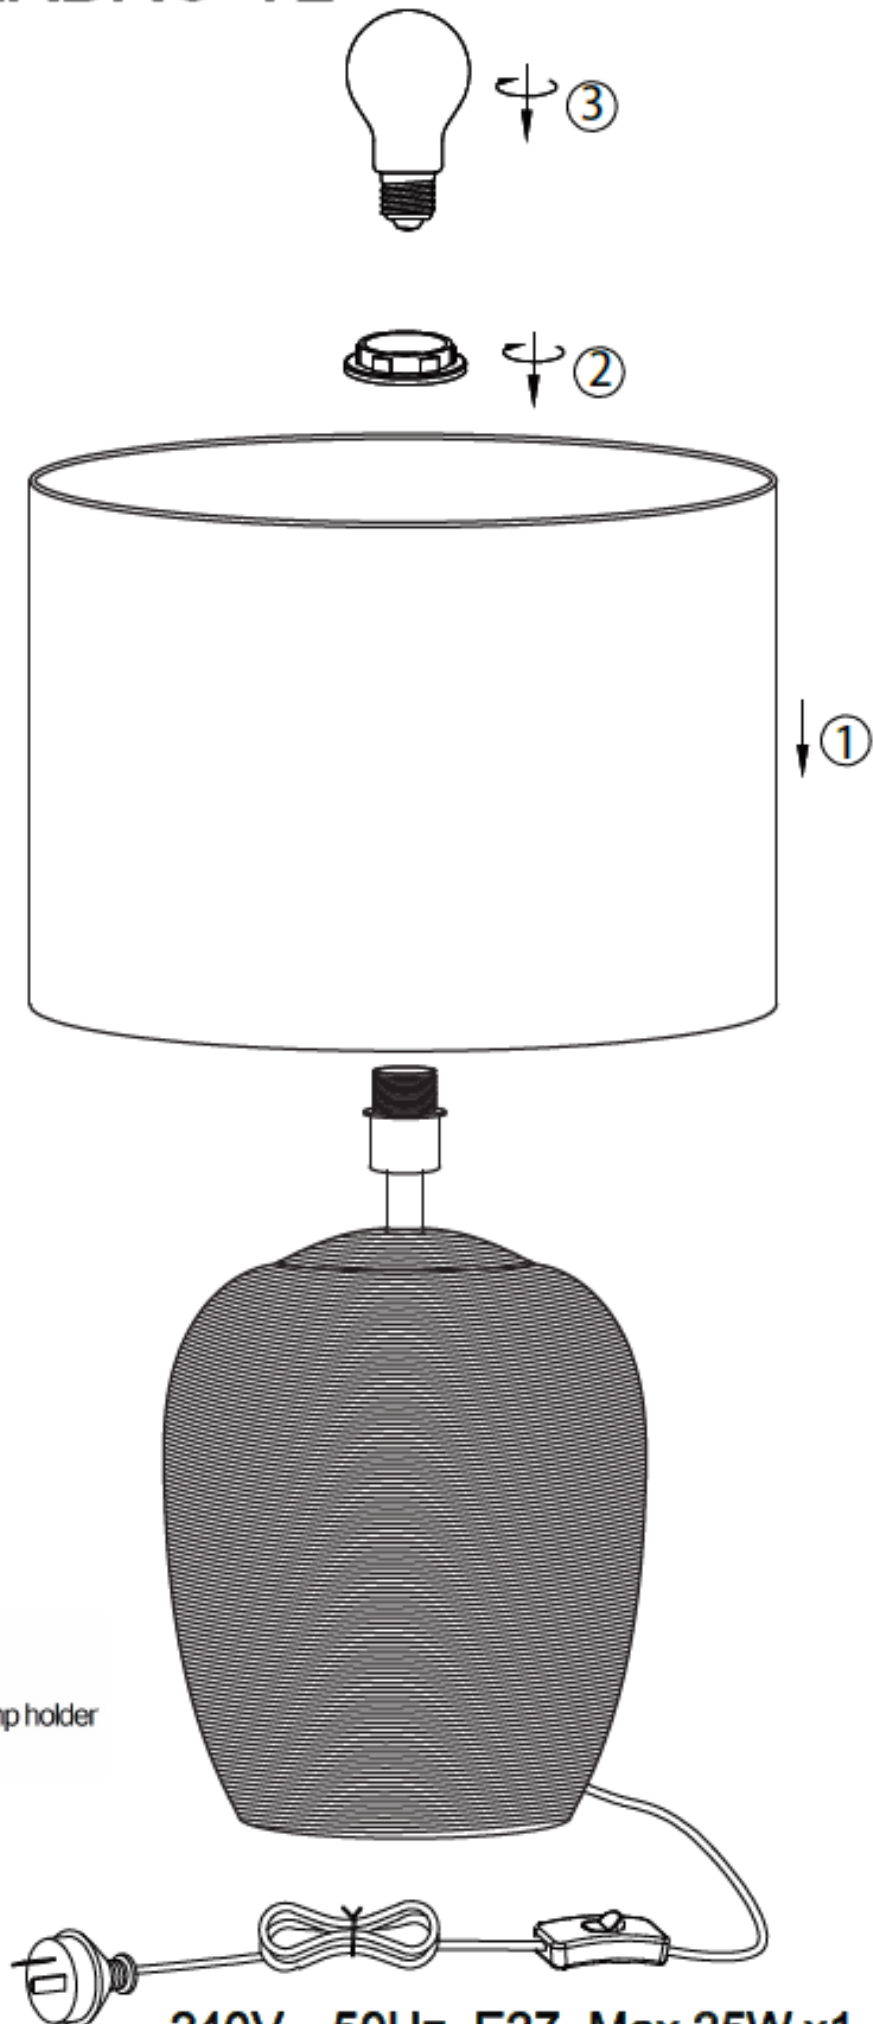

ITEM NO.: ARBRO TL

- Disclaimer:
-  Tools not included
 -  Shade ring attached on lamp holder
 -  Globe(s) not included

Telbix.

240V ~ 50Hz E27 Max.25W x1

NOTE: GLOBE NOT INCLUDED