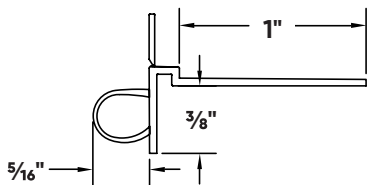

Job Name _____

Contractor _____

Date _____

Approvals (Signatures or Stamps)