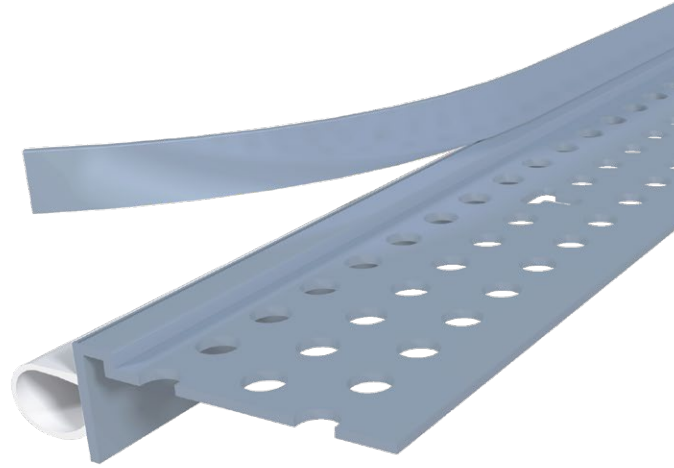

## Super Seal Tear Away® L Bead Submittal Sheet

STOCK NO.	SIZE	LENGTH	PCS. PER BOX
9210	3/8"	10'	30

**Description:** Super Seal Tear Away possesses a flexible bubble gasket, which forms a perfect, permanent seal around windows, doors and areas where drywall butts up to concrete walls. The attached tear-off strip acts as a protective mask for mudding. Delivers high-performance ratings for smoke and sound.

**Advantages:** Made from rust proof, dent resistant PVC to reduce jobsite and handling damage. Does not contain cellulose, a potential food source for mold.

**Limitations:** Product is designed for interior use.

**Applicable Standards:** Rigid PVC products made by Trim-Tex meet ASTM specifications D3678, D1784, C1047 and achieve a Class A rating for flame spread and smoke developed when tested under ASTM E84.

**Surface Characteristics:** Trim-Tex products are made from PVC. PVC does not support combustion and is self-extinguishing when the source of flame or heat is removed.

**Installation:** Trim-Tex recommends following established acceptable industry standard installation methods. Detailed installation instructions can be found at [www.trim-tex.com](http://www.trim-tex.com).