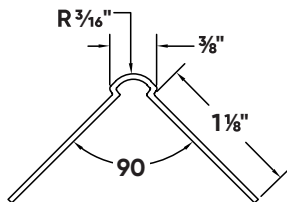

Job Name _____

Contractor _____

Date _____

Approvals (Signatures or Stamps)