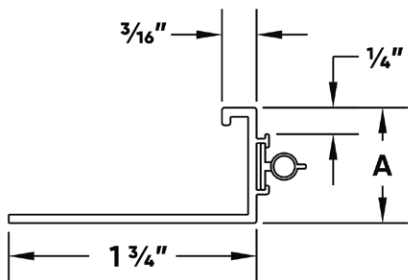

Approvals (Signatures or Stamps)