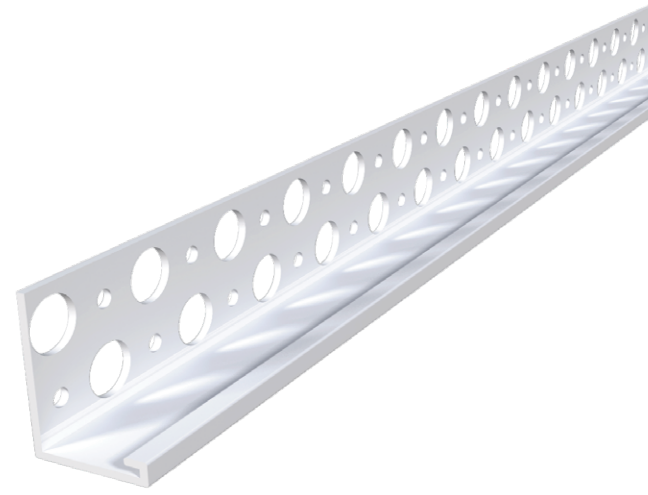

## Narrow Flange Casing Bead Submittal Sheet

STOCK NO.	A SIZE	LENGTH	PCS. PER BOX
1050X	1/2"	10'	75
1058X	5/8"	10'	75
1078X	7/8"	10'	75

**Description:** The Narrow Flange Casing Bead is ideal for windows, doors and anywhere stucco meets a different material. It provides a precise screed edge and protective trim, helping finish stucco with a clean, straight line every time. Perfect for sharp transitions and tight details, this bead keeps your exterior looking crisp and professional. Available in weeped or unweeped options to suit your project needs.

**Advantages:** Made from exterior grade PVC. Provides a high impact resistant, rust-proof termination corner.

**Applicable Standards:** Rigid exterior grade PVC products made by Trim-Tex meet ASTM specifications C926, C1063, C1780, C1861, D1784 and D4216.