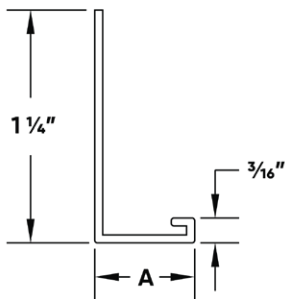

Approvals (Signatures or Stamps)