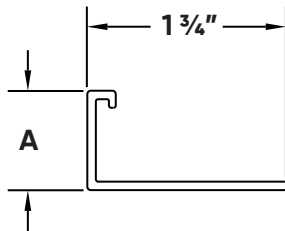

Job Name _____

Contractor _____

Date _____

Approvals (Signatures or Stamps)