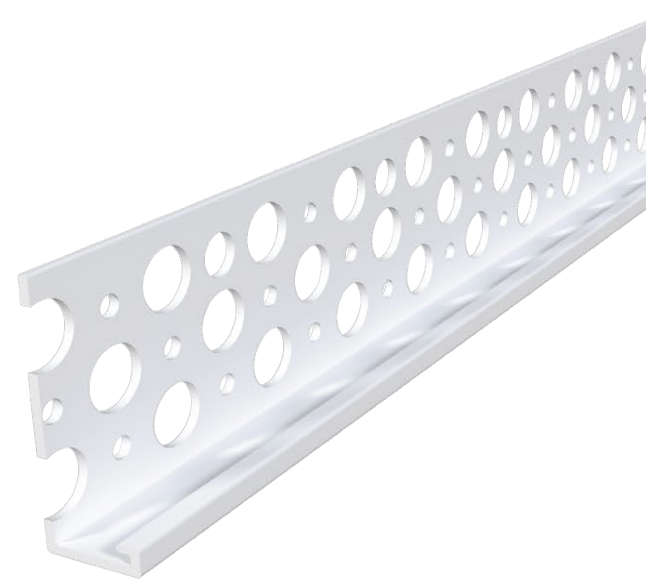

## Exterior Casing Bead Submittal Sheet

STOCK NO.	SIZE	LENGTH	PCS. PER BOX
EX6658	5/8"	10'	100
EX6678	7/8"	10'	75

**Description:** Trim-Tex Exterior PVC casing beads are designed to terminate stucco and plaster at their junction with different materials, such as windows, doors, and other termination points.

**Advantages:** Made from exterior grade PVC. Provides a high impact resistant, rust-proof termination corner.

**Applicable Standards:** Rigid exterior grade PVC products made by Trim-Tex meet ASTM specifications C1063, C1780, C1861, D1784 and D4216.