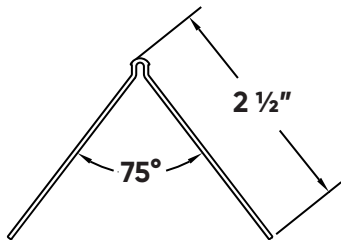

Approvals (Signatures or Stamps)