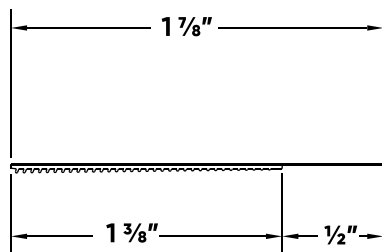

Job Name _____
Contractor _____
Date _____

Approvals (Signatures or Stamps)